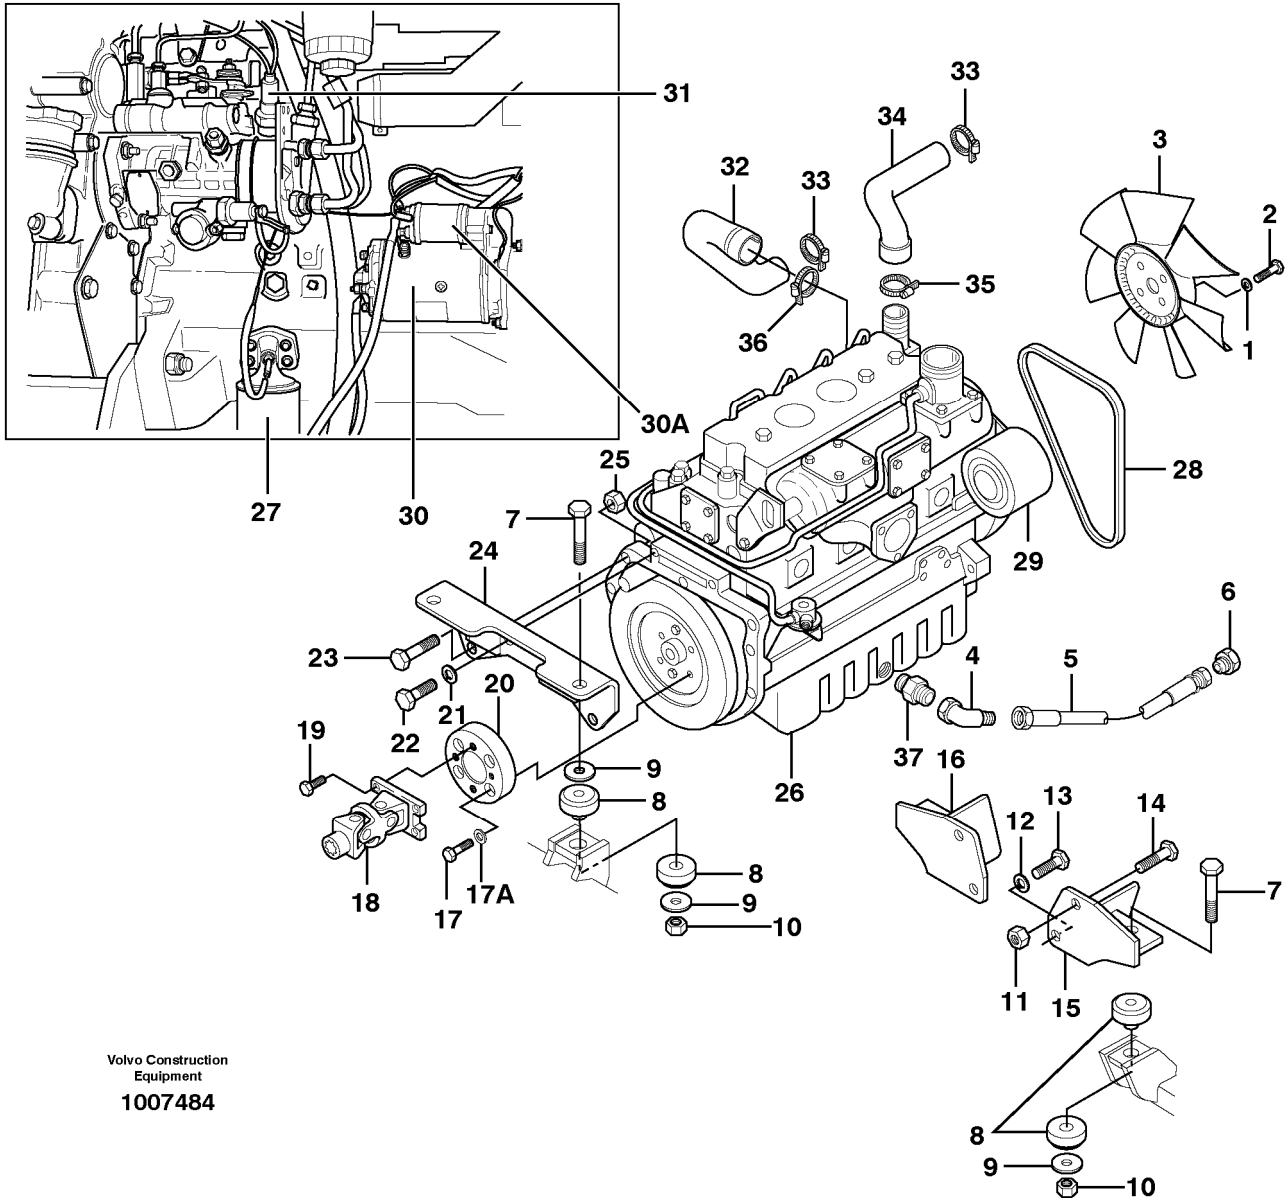

Date: <b>2013/10/21</b>	Image id: <b>1007484</b>	Catalogue: <b>20027</b>	Model: <b>MC80</b>
Brand: <b>Volvo</b>	Serial: <b>60000-61000</b>	Group/Section: <b>218/100</b>	Title: <b>Engine mounting</b>

Volvo Construction  
Equipment  
**1007484**

Pos	Part	Q1	Q2	Q3	Q4	Q5	PS	Kit	Description	Option(s)	Remark
1	VOE955921	4							Spring washer		
2	VOE955661	4					OP		Hexagon screw		
3	VOE11841295	1							Fan		
4	VOE11850085	1							Elbow		
5	VOE11841117	1							Hose		
6	VOE11842019	1							Plug		
7	VOE955598	4							Hexagon screw		

8	VOE11841316	4							Rubber cushion		
9	VOE11840970	6							Washer		
10	VOE11841453	4							Hexagon nut		
11	VOE983316	2							Lock nut		
12	VOE955926	2							Spring washer		
13	VOE955364	2							Hexagon screw		
14	VOE955369	2							Hexagon screw		
15	VOE11841105	1					NS		Bracket		
16	VOE11841104	1					NS		Bracket		
17	VOE955711	4					OP		Hexagon screw		
17A	VOE955924	4							Spring washer		
18	VOE11840942	1							Ball joint		
19	VOE955691	4							Hexagon screw		
20	VOE11841427	1							Adapter		
21	VOE955924	2							Spring washer		
22	VOE13970971	2							Hexagon screw		
23	VOE13970975	2							Hexagon screw		
24	VOE11841098	1							Mount		
25	VOE981315	2							Lock nut		
26	VOE11841287	1					OP		Engine		
27	VOE11711977	1							•Oil filter		
28	VOE11711979	1							•V-belt		
29	VOE11711978	1							•Alternator		
30	VOE11711975	1							•Starter motor		
30A	VOE11711982	1							•Solenoid		
31	VOE11711983	1							•Solenoid		
32	VOE11841516	1							Hose		
33	VOE943478	2							Hose clamp		57
34	VOE11841518	1							Hose		
35	VOE943479	1							Hose clamp		65
36	VOE943479	1							Hose clamp		65
37	VOE11841868	1							Connector		