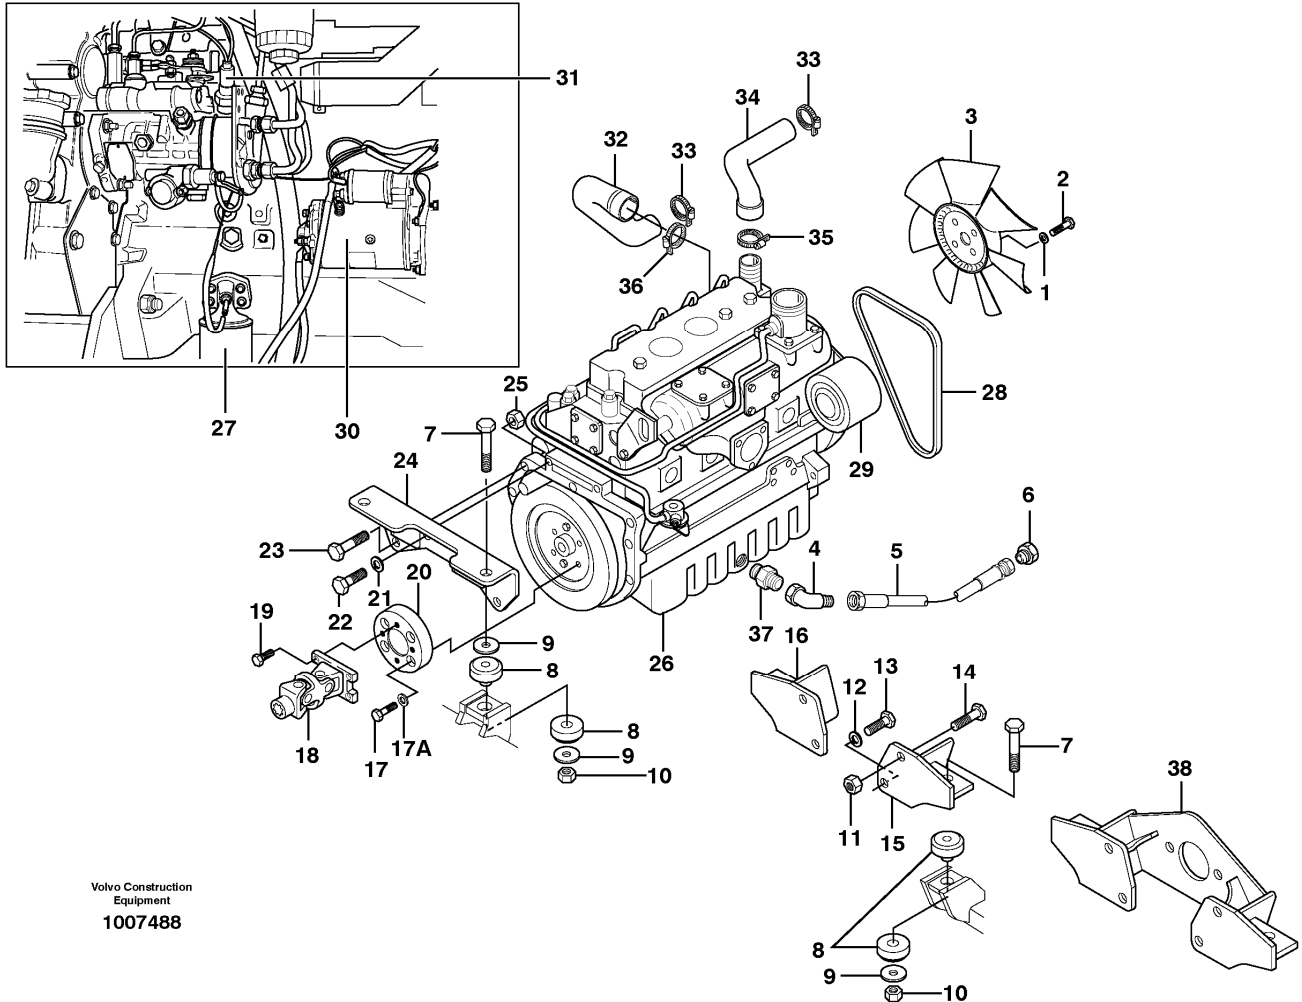

Date: <b>2013/10/21</b>	Image id: <b>1007488</b>	Catalogue: <b>20028</b>	Model: <b>MC90</b>
Brand: <b>Volvo</b>	Serial: <b>60000-61000</b>	Group/Section: <b>218/100</b>	Title: <b>Engine mounting</b>

Pos	Part	Q1	Q2	Q3	Q4	Q5	PS	Kit	Description	Option(s)	Remark
1	VOE955921	4							Spring washer		
2	VOE955661	4					OP		Hexagon screw		
3	VOE11841295	1							Fan		
4	VOE11850085	1							Elbow		
5	VOE11841117	1							Hose		
6	VOE11842019	1							Plug		
7	VOE955598	4							Hexagon screw		
8	VOE11841316	4							Rubber cushion		
9	VOE11840970	6							Washer		
10	VOE11841453	4							Hexagon nut		
11	VOE983316	2							Lock nut		
12	VOE955926	2							Spring washer		

13	VOE955364	2							Hexagon screw		
14	VOE955369	2							Hexagon screw		
15	VOE11841105	1					NS		Bracket	VOE118401 80, VOE118401 81	
16	VOE11841104	1					NS		Bracket	VOE118401 80, VOE118401 81	
17	VOE955711	4					OP		Hexagon screw		
17A	VOE955924	4							Spring washer		
18	VOE11840942	1							Ball joint		
19	VOE955691	4							Hexagon screw		
20	VOE11841427	1							Adapter		
21	VOE955924	2							Spring washer		
22	VOE13970971	2							Hexagon screw		
23	VOE13970975	2							Hexagon screw		
24	VOE11841098	1							Mount		
25	VOE981315	2							Lock nut		
26	VOE11841287	1					OP		Engine		
27	VOE11711977	1							•Oil filter		
28	VOE11711979	1							•V-belt		
29	VOE11711978	1							•Alternator		
30	VOE11711975	1							•Starter motor		
30A	VOE11711982	1							•Solenoid		
31	VOE11711983	1							•Solenoid		
32	VOE11841516	1							Hose		
33	VOE943478	2							Hose clamp		57
34	VOE11841518	1							Hose		
35	VOE943479	1							Hose clamp		65
36	VOE943479	1							Hose clamp		65
37	VOE11841868	1							Connector		
38	11841309	1								VOE118401 82, VOE118401 83	