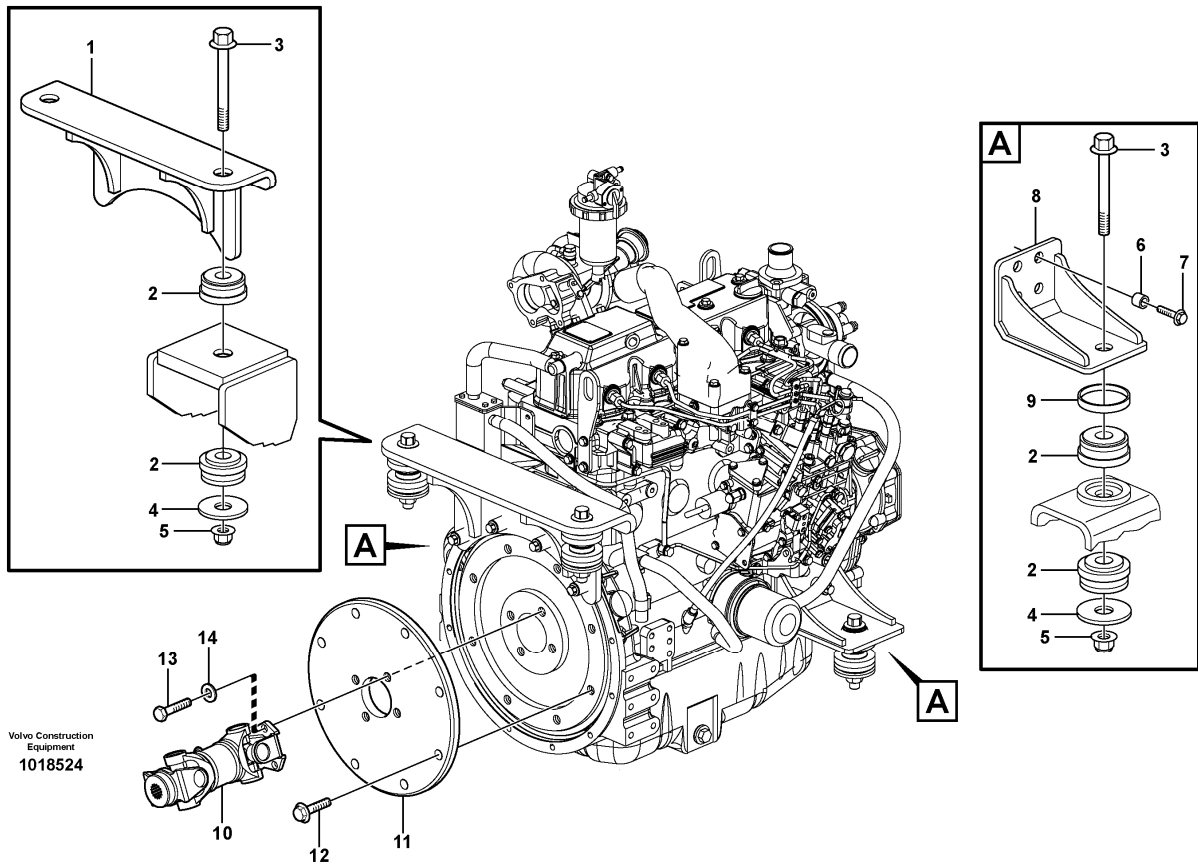

Date: 2013/10/21	Image id: 1018524	Catalogue: 20066	Model: MC90B
Brand: Volvo	Serial: 61001-62000, 70001-	Group/Section: 218/100	Title: Engine mounting

Pos	Part	Q1	Q2	Q3	Q4	Q5	PS	Kit	Description	Option(s)	Remark
1	VOE11850477	1							Bracket		
2	VOE11852528	8							Mount		
3	VOE968592	4							Flange screw		
4	VOE11850356	4							Washer		
5	VOE13967934	4							Flange lock nut		
6	VOE843028	12							Spacer sleeve		
7	VOE968163	12							Flange screw		
8	VOE11850481	2					NS		Bracket		
9	VOE11850355	2							Ring		
10	VOE11851005	1							Ball joint		
	VOE11712683	2							•Spider		
11	VOE11850593	1							Plate		
12	VOE946472	8							Flange screw		
13	VOE946441	4							Flange screw