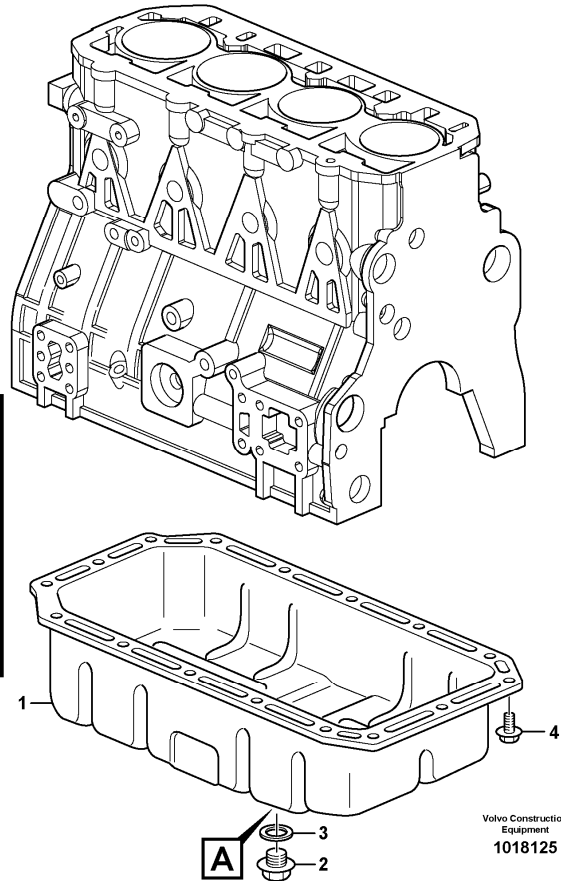

Date: 2013/10/21	Image id: 1018125	Catalogue: 20066	Model: MC90B
Brand: Volvo	Serial: 61001-62000, 70001-	Group/Section: 217/100	Title: Oil sump 11850033, 11850709

Volvo Construction
Equipment
1018125

Section option	Kit	Option description
VOE11840379		Oil drain cplt. kit
VOE11850033		Engine
VOE11850709		Engine Hf

Q1-Q5	Option	Option description	
Q1 STD			
Q2 11840379	VOE11840379	Oil drain cplt. kit	

Pos	Part	Q1	Q2	Q3	Q4	Q5	PS	Kit	Description	Option(s)	Remark
1	VOE11714767	1							Oil pan		
2	VOE11713638	1	1						•Drain plug		
3	VOE11713639	1	1						•Sealing		
4	VOE11714490	16							Bolt		
5	VOE948885		1						Plane gasket