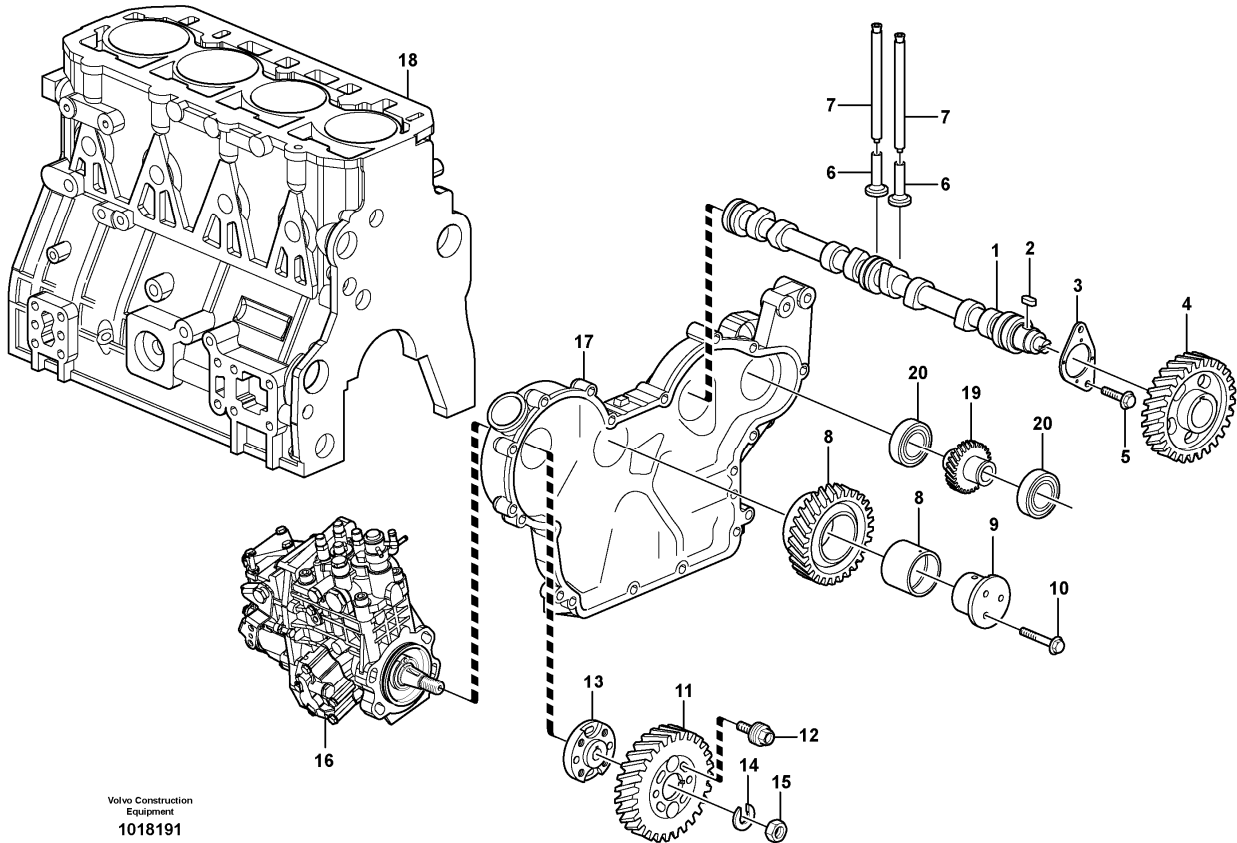

11	VOE11714824	1							Clamp		
12	VOE11714490	1							Bolt		
13	VOE11714817	1							Hose assembly		
14	VOE11714820	2							Hose clamp		
15	VOE11714823	1							Elbow nipple		

Date: 2013/10/21	Image id: 1018191	Catalogue: 20066	Model: MC90B
Brand: Volvo	Serial: 61001-62000, 70001-	Group/Section: 214/100	Title: Valve mechanism