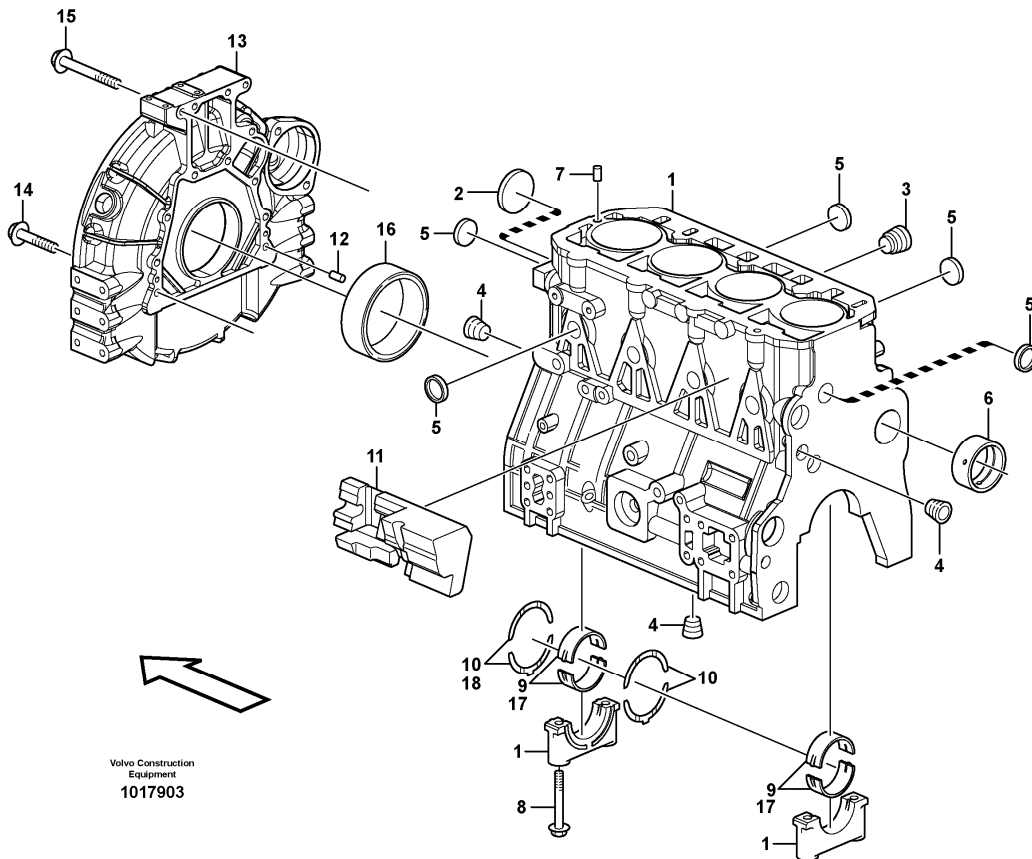

Date: 2013/10/21	Image id: 1017903	Catalogue: 20066	Model: MC90B
Brand: Volvo	Serial: 61001-62000, 70001-	Group/Section: 212/100	Title: Cylinder block 11850033, 11850709

Section option	Kit	Option description
VOE11850033		Engine
VOE11850709		Engine Hf

Pos	Part	Q1	Q2	Q3	Q4	Q5	PS	Kit	Description	Option(s)	Remark
1	VOE11714743	1							Cylinder block		
2	VOE14521503	1							•Plug		
3	VOE11713560	1							•Plug		
4	VOE14521504	3							•Plug		
5	VOE11714369	8							•Plug		
6	VOE11714757	1							•Bushing		
7	VOE11714387	2							•Spring pin		
8	VOE11714756	10							•Screw		
9	VOE15057722	5							•Main bearing kit		(VOE14524620)STD SZ
10	VOE15057699	2							•Thrust washer		(VOE11714758)STD SZ