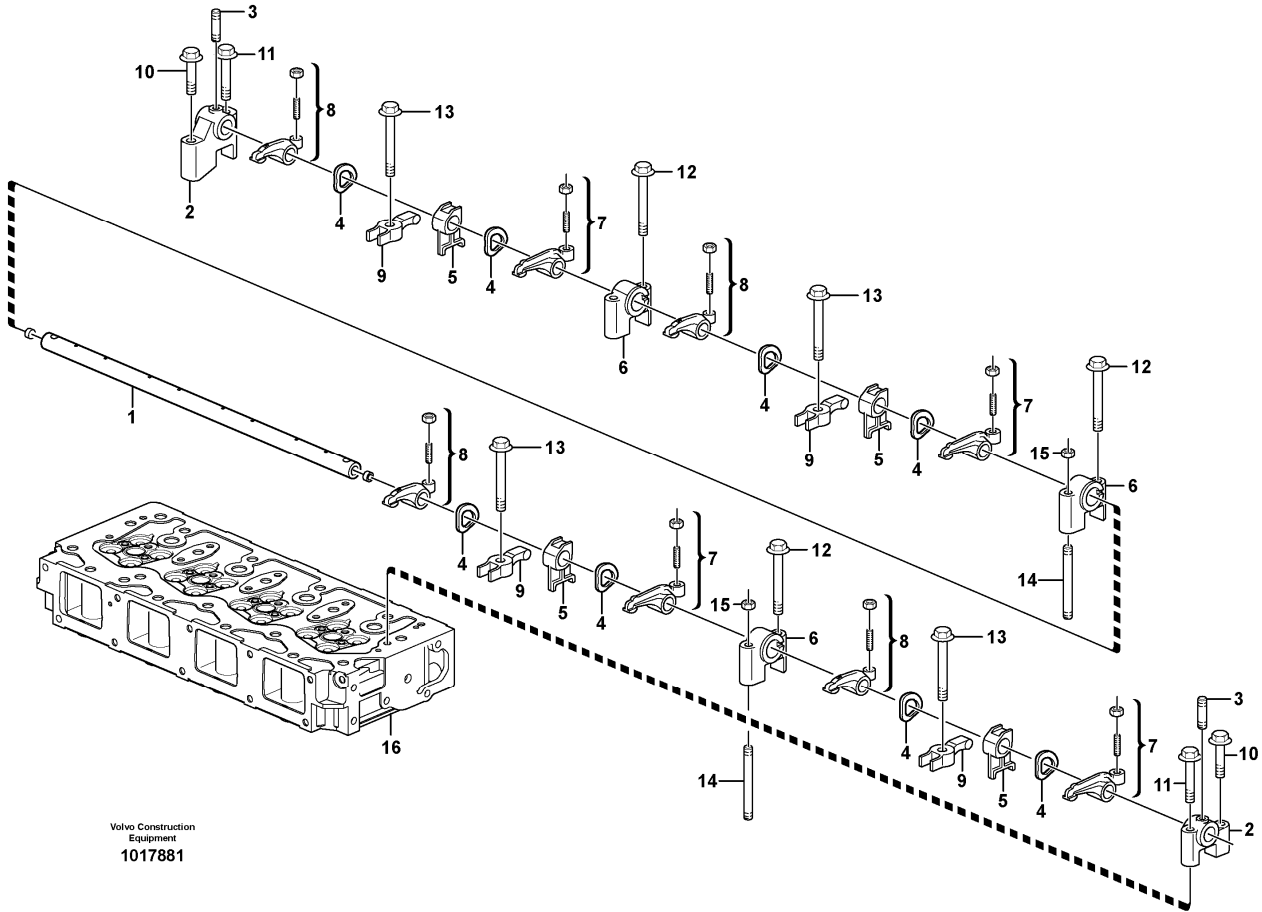

Date: 2013/10/21	Image id: 1017881	Catalogue: 20066	Model: MC90B
Brand: Volvo	Serial: 61001-62000, 70001-	Group/Section: 211/200	Title: Valve mechanism

Section option	Kit	Option description
VOE11850033		Engine
VOE11850709		Engine Hf

Q1-Q5	Option	Option description	
Q1 11850033	VOE11850033	Engine	
Q2 11850709	VOE11850709	Engine Hf	

Pos	Part	Q1	Q2	Q3	Q4	Q5	PS	Kit	Description	Option(s)	Remark
	VOE14525390	1	1						Valve		
1	VOE14521535	1	1						•Rocker arm		
2	VOE14521537	2	2						•Support		
3	VOE14521542	2	2						•Bolt		
4	VOE14521538	8	8						•Spring washer		
5	VOE14525391	4	4						•Retainer