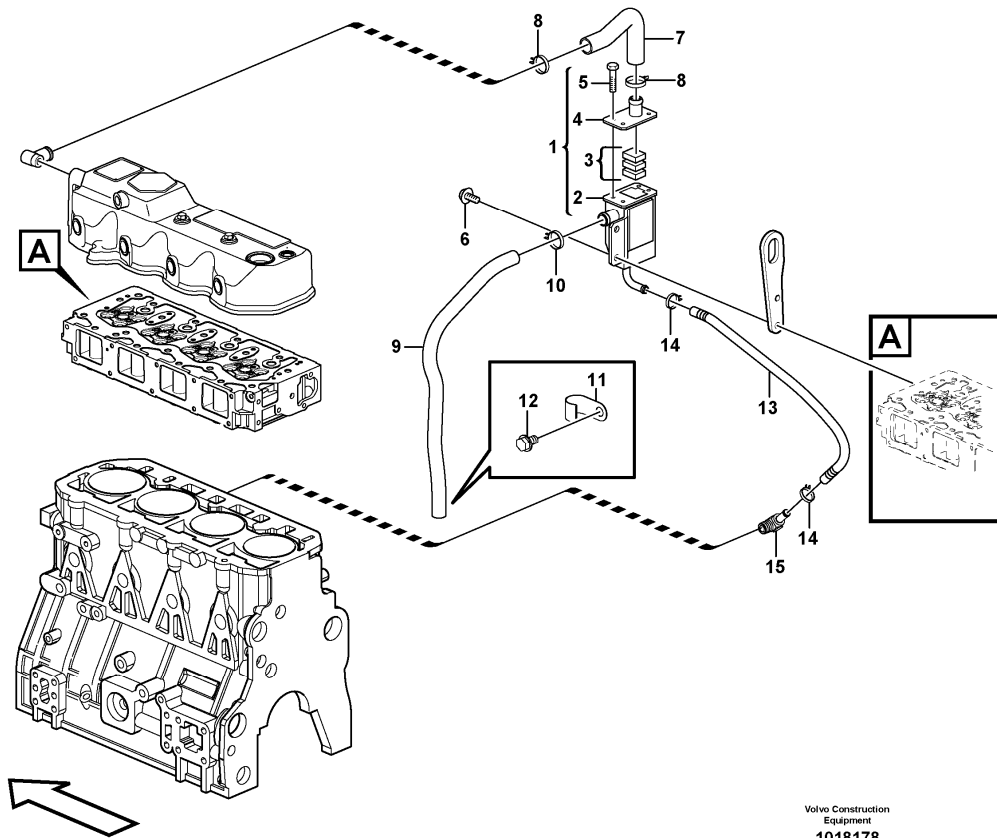

Date: 2013/10/21	Image id: 1018178	Catalogue: 20066	Model: MC90B
Brand: Volvo	Serial: 61001-62000, 70001-	Group/Section: 212/150	Title: Crankcase ventilation 11850033, 11850709

Volvo Construction
Equipment
1018178

Section option	Kit	Option description
VOE11850033		Engine
VOE11850709		Engine Hf

Pos	Part	Q1	Q2	Q3	Q4	Q5	PS	Kit	Description	Option(s)	Remark
1	VOE11714812	1							Oil separator		
2	VOE11714815	1					NS		•Housing		
3	VOE11714813	3							•Filler		
4	VOE11714814	1					NS		•Cap		
5	VOE11714816	4							•Bolt		
6	VOE11714372	2							Bolt		
7	VOE11714811	1							Hose		
8	VOE11713669	2							Clamp		
9	VOE11714819	1							Hose		
10	VOE11714822	1							Hose clamp