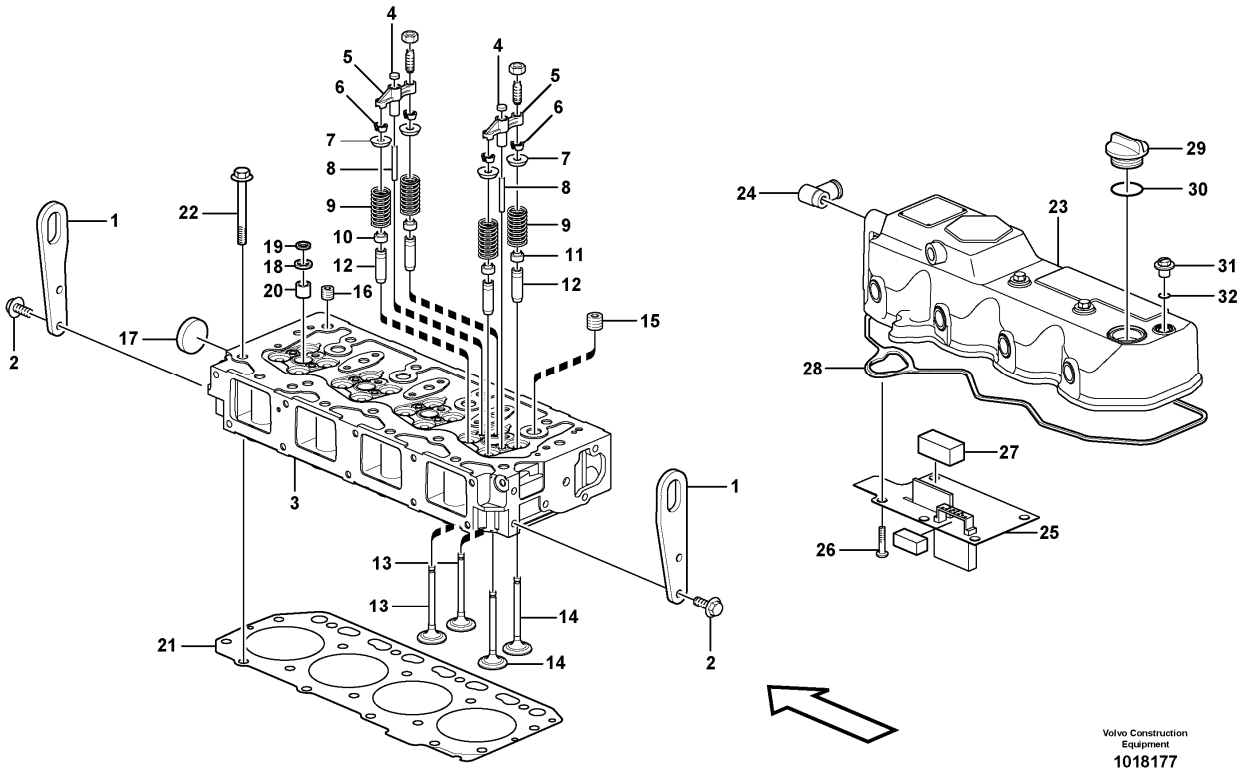

Date: 2013/10/21	Image id: 1018177	Catalogue: 20066	Model: MC90B
Brand: Volvo	Serial: 61001-62000, 70001-	Group/Section: 211/100	Title: Cylinder head

Volvo Construction
Equipment
1018177

Section option	Kit	Option description
VOE11850033		Engine
VOE11850709		Engine Hf

Q1-Q5	Option	Option description	
Q1 11850033	VOE11850033	Engine	
Q2 11850709	VOE11850709	Engine Hf	

Pos	Part	Q1	Q2	Q3	Q4	Q5	PS	Kit	Description	Option(s)	Remark
1	VOE11714768	2	2						Lifting eye		
2	VOE11714372	4	4						Bolt		
3	VOE11714809	1	1						Cylinder head		
4	VOE14521518	8	8						Seat		
5	VOE14521529	8	8						•Valve guide		
5	VOE14521530	8	8						•Screw