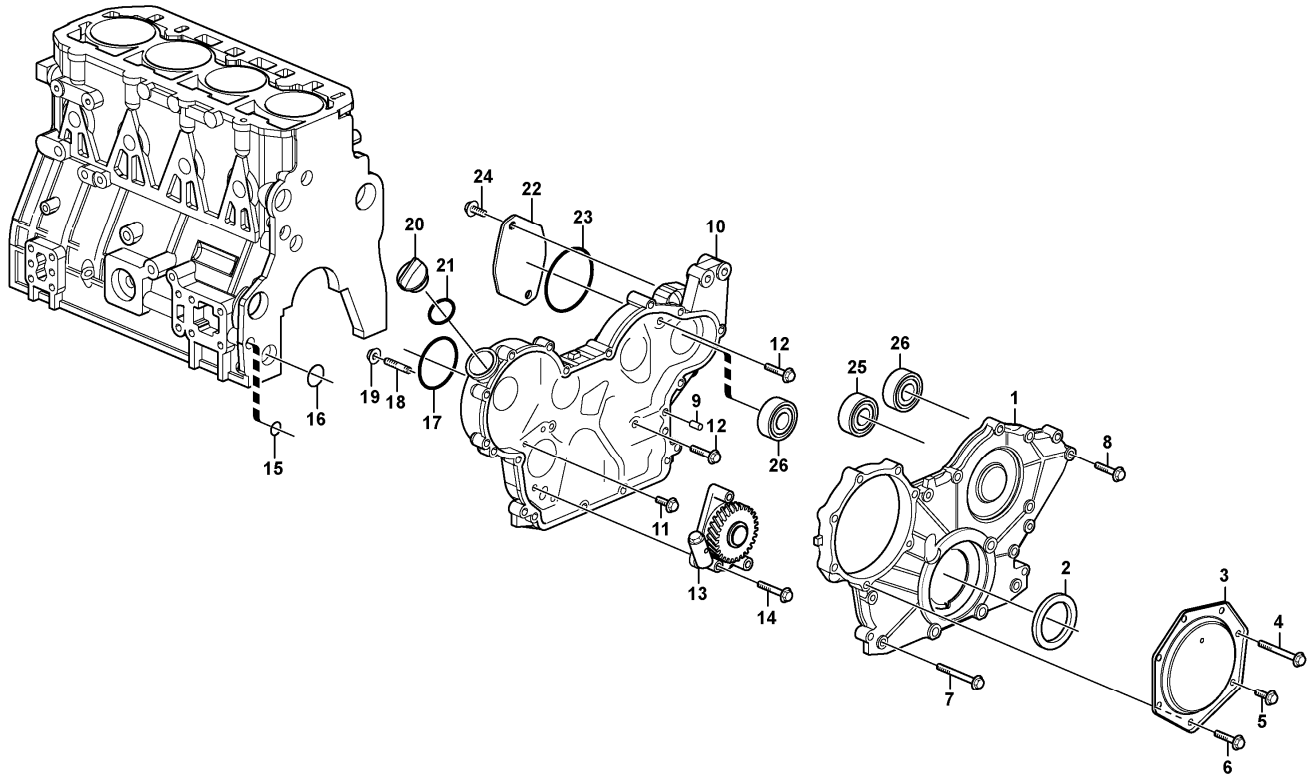

Date: 2013/10/21	Image id: 1018194	Catalogue: 20066	Model: MC90B
Brand: Volvo	Serial: 61001-62000, 70001-	Group/Section: 215/100	Title: Timing gear casing and gears

Volvo Construction
Equipment
1018194

Section option	Kit	Option description
VOE11850033		Engine
VOE11850709		Engine Hf

Q1-Q5	Option	Option description	
Q1 11850033	VOE11850033	Engine	
Q2 11850709	VOE11850709	Engine Hf	

Pos	Part	Q1	Q2	Q3	Q4	Q5	PS	Kit	Description	Option(s)	Remark
1	VOE11714744	1	1						Timing gear casing		
2	VOE11714745	1	1						•Sealing		
3	VOE11714746	1	1						Cover		
4	VOE14521510	1	1						Bolt		
5	VOE11714372	1	1						Bolt		
6	VOE11714487	5	5						Bolt