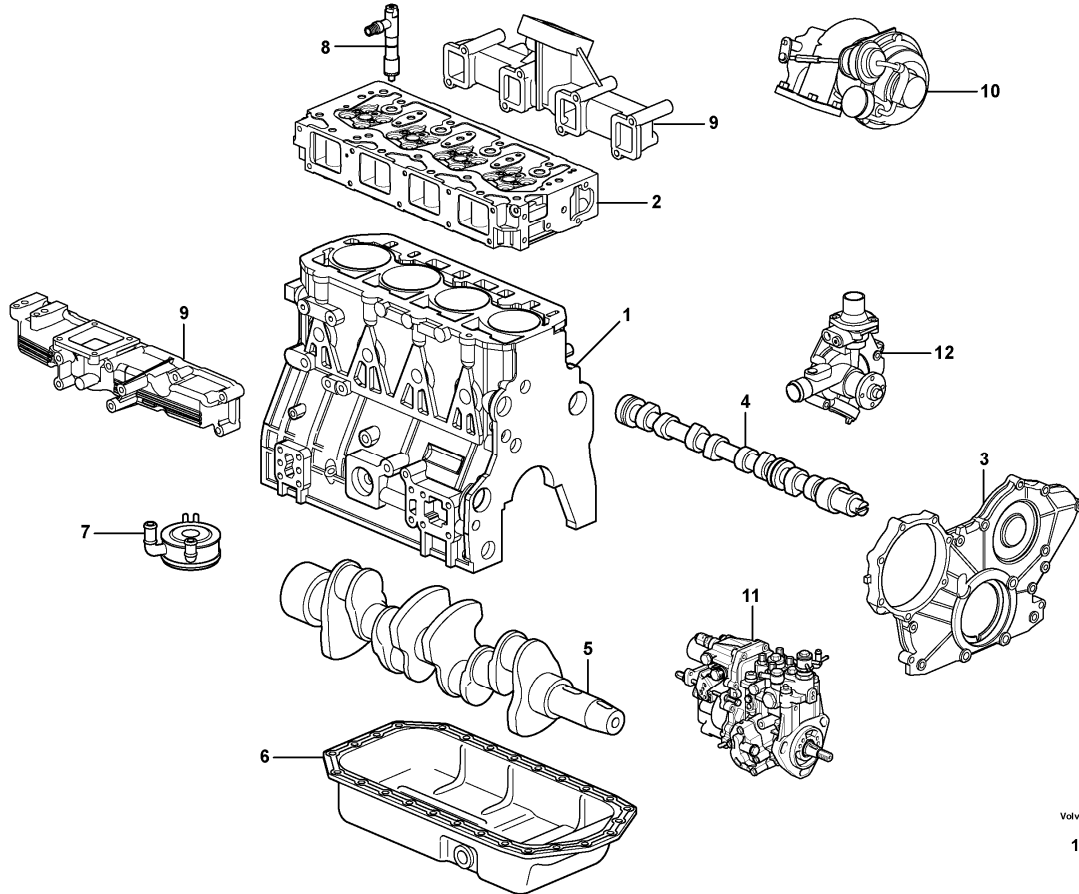

Date: 2013/10/21	Image id: 1018251	Catalogue: 20066	Model: MC90B
Brand: Volvo	Serial: 61001-62000, 70001-	Group/Section: 210/150	Title: Engine

Volvo Construction
Equipment
1018251

Section option	Kit	Option description
VOE11850033		Engine
VOE11850709		Engine Hf
VOE15628994		Engine WITH OUT EPA/EU T2 LABEL
VOE15628999		Engine WITH OUT EPA/EU T2 LABEL

Q1-Q5	Option	Option description	
Q1 11850033	VOE11850033	Engine	
Q2 11850709	VOE11850709	Engine Hf	

Pos	Part	Q1	Q2	Q3	Q4	Q5	PS	Kit	Description	Option(s)	Remark
	VOE11850033	1							Engine		
	VOE15628994	1							Engine		
	VOE11850709		1						Engine		
	VOE15628999		1						Engine