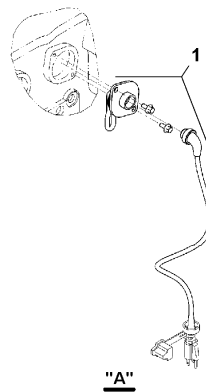

Date: 2014/1/15	Image id: 1051532	Catalogue: 20178	Model: SD100D
Brand: Volvo	Serial: 197389-999999	Group/Section: 269/100	Title: Block Heater Installation 43829332

Section option	Kit	Option description
RM43829332		Block Heater

Section footnote 2586) Optional

Q1-Q5	Option	Option description
Q1 43829332_0001		

Pos	Part	Q1	Q2	Q3	Q4	Q5	PS	Kit	Description	Option(s)	Remark
1	RM43829357	1							Engine heater kit		
	RM43829365	1							•Heater		
	RM43829399	2							•Hexagon screw		
	RM43829373	1							•Cable