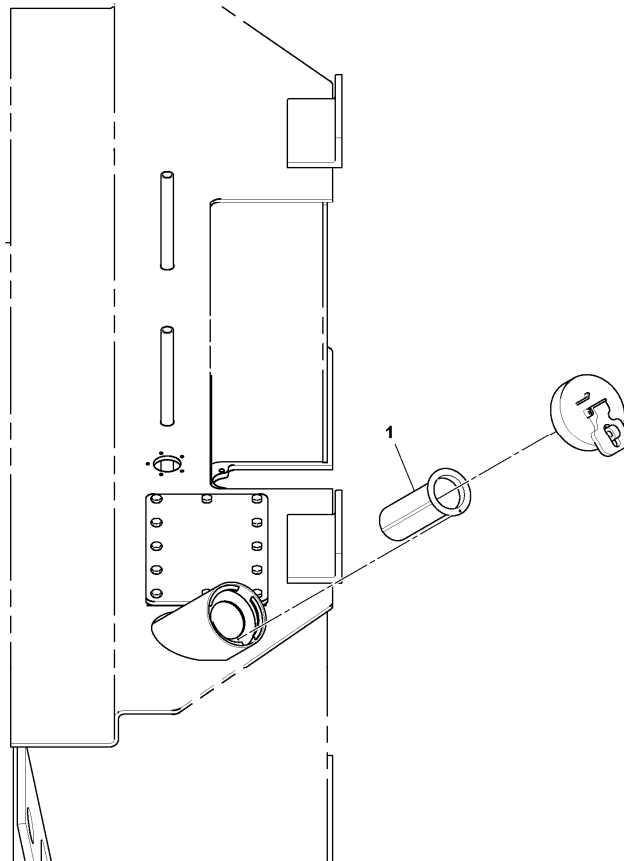

Date: 2014/1/15	Image id: 1035757	Catalogue: 20178	Model: SD100D
Brand: Volvo	Serial: 197389-999999	Group/Section: 233/100	Title: Fuel Strainer Installation 13235015

Section option	Kit	Option description
RM13235015		Fuel Fill Strainer.

Section footnote 2586) Optional

Q1-Q5	Option	Option description
Q1 13235015_0001		

Pos	Part	Q1	Q2	Q3	Q4	Q5	PS	Kit	Description	Option(s)	Remark
1	RM13235007	1							Strainer