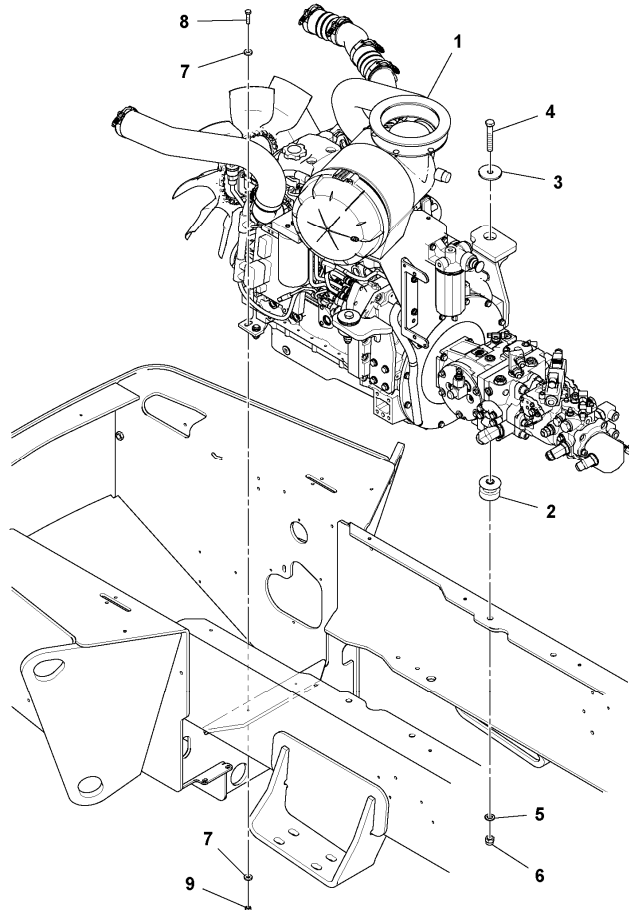

Date: 2014/1/15	Image id: 1051284	Catalogue: 20178	Model: SD100D
Brand: Volvo	Serial: 197389-999999	Group/Section: 210/100	Title: Engine Installation 13886551_80844749

Section option	Kit	Option description
RM13886551		Engine Installation

Q1-Q5	Option	Option description	
Q1 43809854_0A01			

Pos	Part	Q1	Q2	Q3	Q4	Q5	PS	Kit	Description	Option(s)	Remark
1		1							Engine		See ref 210/150
2	RM59127720	2							Mounting plate		
3	RM58879768	2							Washer		
4	RM96739982	2							Hexagon screw		
5	RM96738612	2							Plain washer		
6	RM96704630	2							Nut		
7	RM96711833	8							Washer		
8	RM96704556	4							Hexagon screw		

9	VOE971071	4							Hexagon nut		
10		1							Fuel line		See footnote 2624) See ref 235/100

2624) Not Shown

Date: 2014/1/15	Image id: 1051529	Catalogue: 20178	Model: SD100D
Brand: Volvo	Serial: 197389-999999	Group/Section: 210/150	Title: Engine assembly 13886569_80844806