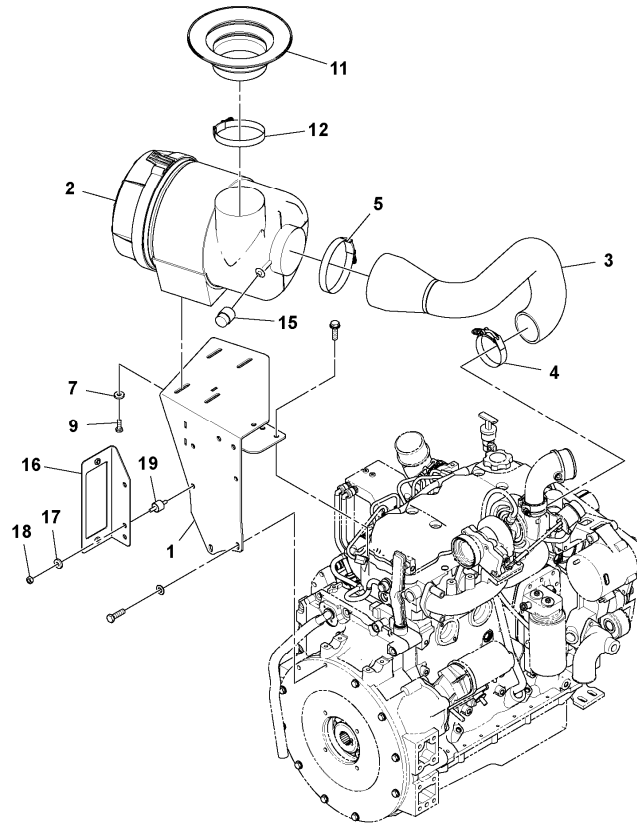

Date: 2014/1/15	Image id: 1051285	Catalogue: 20178	Model: SD100D
Brand: Volvo	Serial: 197389-999999	Group/Section: 256/100	Title: Air cleaner installation 43810142

Q1-Q5	Option	Option description	
Q1 43810183_0B01			

Pos	Part	Q1	Q2	Q3	Q4	Q5	PS	Kit	Description	Option(s)	Remark
1	RM43851112	1							Bracket		
2	RM43902444	1							Air cleaner		
	RM43904168	1							•Air filter insert		
	RM43904176	1							•Safety filter		
3	RM43851310	1							Air hose		
4	RM54680103	1							Clamp		
5	RM19288604	1							Clamp		
7	RM96712674	4							Washer		
9	RM96702659	4							Hexagon screw		
11	RM13880216	1							Bellow		
12	RM20936001	1							Clamp