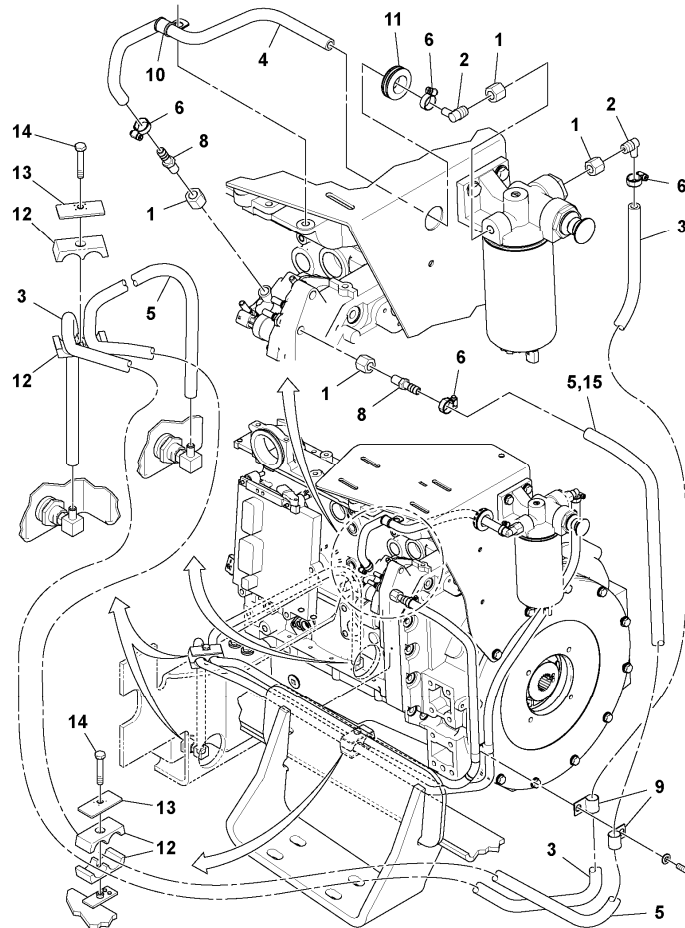

9	VOE971071	4							Hexagon nut		
10		1							Fuel line		See footnote 2624) See ref 235/100

2624) Not Shown

Date: 2014/1/15	Image id: 1051529	Catalogue: 20178	Model: SD100D
Brand: Volvo	Serial: 197389-999999	Group/Section: 210/150	Title: Engine assembly 13886569_80844806

Q1-Q5	Option	Option description	
Q1 13184205_0301			

Pos	Part	Q1	Q2	Q3	Q4	Q5	PS	Kit	Description	Option(s)	Remark
1		1							Fuel tank		See ref 234/150
2	RM95329975	2							Adapter		
3	RM13418215	2							Bracket		
4	RM96702287	4							Hexagon screw		
5	RM96711833	4							Washer		
6	RM59144428	1							Magnetic plug		
7	RM19331032	1							Tank protection		
8	RM59290726	2					OP		Tape		
9	RM13184932	5					OP		Guard plate		
10	RM13418132	2							Bolt		
11	RM95922894	2							Hexagon nut		

Date: 2014/1/15	Image id: 1037296	Catalogue: 20178	Model: SD100D
Brand: Volvo	Serial: 197389-999999	Group/Section: 234/150	Title: Fuel Tank Assembly 43845858

Q1-Q5	Option	Option description	
Q1 43845858_0101			

Date: 2014/1/15	Image id: 1059242	Catalogue: 20178	Model: SD100D
Brand: Volvo	Serial: 197389-999999	Group/Section: 235/100	Title: Fuel Line Installation 43851997

Volvo Construction
Equipment
1059242

Q1-Q5	Option	Option description	
Q1 43851989_0B01			