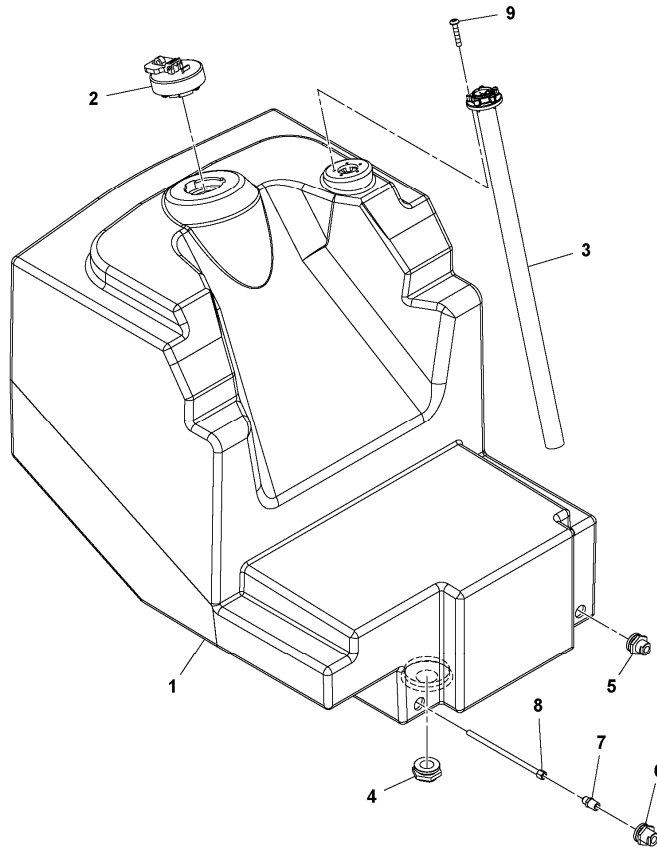

Date: 2014/1/15	Image id: 1037296	Catalogue: 20178	Model: SD100D
Brand: Volvo	Serial: 197389-999999	Group/Section: 234/150	Title: Fuel Tank Assembly 43845858

Q1-Q5	Option	Option description	
Q1 43845858_0101			

Pos	Part	Q1	Q2	Q3	Q4	Q5	PS	Kit	Description	Option(s)	Remark
1	RM43906296	1							Fuel tank		
2	RM43843622	1							Fuel filler cap		
3	RM13213582	1							Fuel gauge		
4	RM13213624	1							Drain plug		
5	RM13213632	1							Return valve		
6	RM13213681	1							Fuel supply		
7	RM95219713	1							Adapter		
8	RM13213699	1							Tube		
9	RM59266726	5							Screw