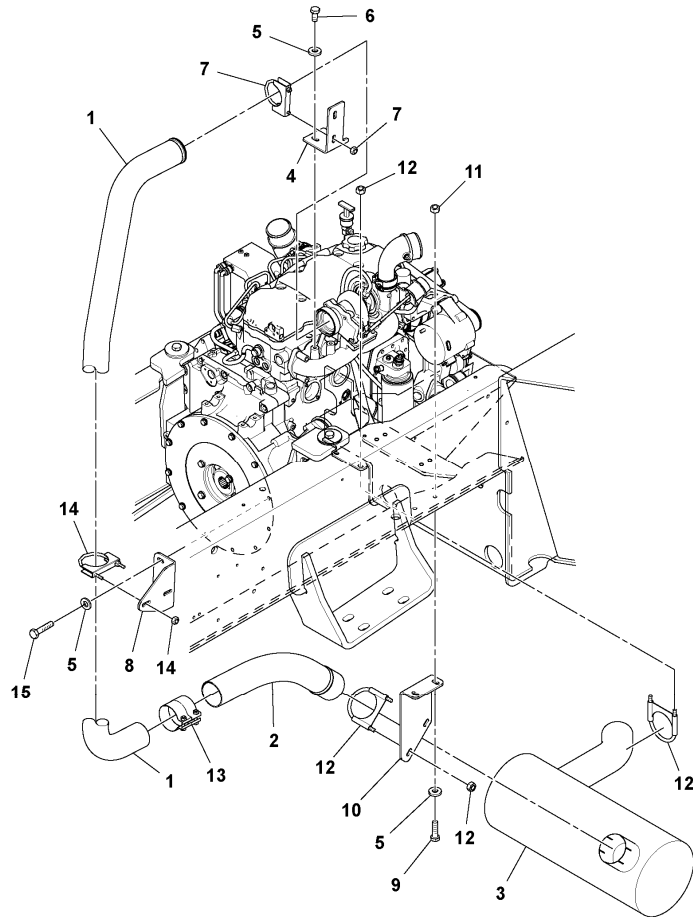

Date: 2014/1/15	Image id: 1062334	Catalogue: 20178	Model: SD100D
Brand: Volvo	Serial: 197389-999999	Group/Section: 252/100	Title: Low Exit Exhaust Installation 13887476, 12760818

Volvo Construction
Equipment
1062334

Q1-Q5	Option	Option description	
Q1 13887476 S/ N - 60070			
Q2 12760818 S/ N 60071 -			

Pos	Part	Q1	Q2	Q3	Q4	Q5	PS	Kit	Description	Option(s)	Remark
1	RM13887583	1							Exhaust pipe		
1	VOE12760406		1						Exhaust pipe		
2	RM13887658	1							Exhaust pipe		
2	VOE12760405		1						Exhaust pipe		
3	RM43936046	1	1						Silencer		
4	RM13887575	1	1						Bracket		
5	RM96711833	4	6						Washer		
6	RM96702279	2	2						Hexagon screw		
7	RM59495028	1							Clamp