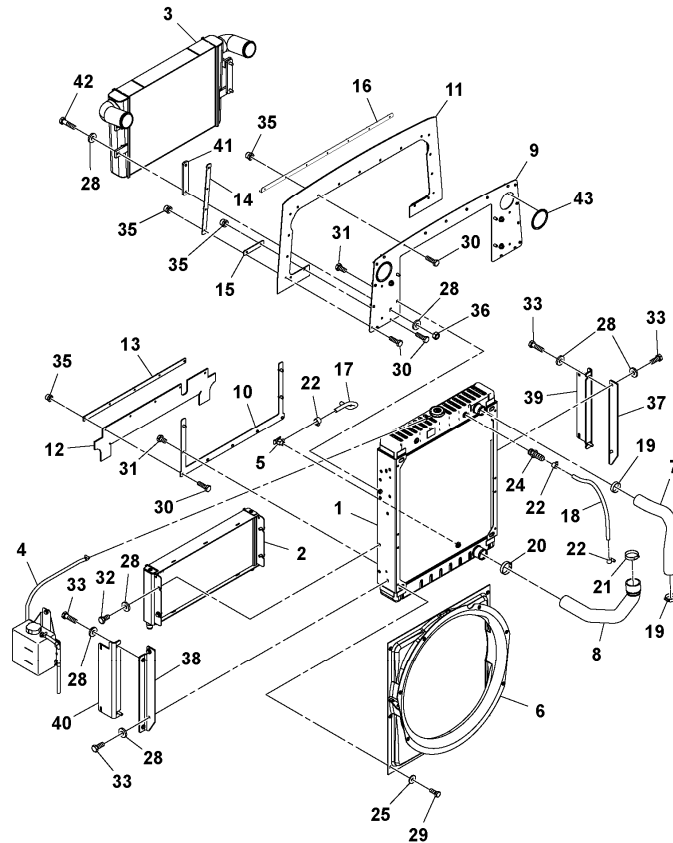

Date: 2014/1/15	Image id: 1051258	Catalogue: 20178	Model: SD100D
Brand: Volvo	Serial: 197389-999999	Group/Section: 261/150	Title: Radiator/Oil Cooler Assembly 13887278

Q1-Q5	Option	Option description	
Q1 13299177_0E01			

Pos	Part	Q1	Q2	Q3	Q4	Q5	PS	Kit	Description	Option(s)	Remark
1	RM43840180	1							Radiator		
	RM19293943	1							•Radiator cap		
2	RM43840198	1							Oil cooler		
3	RM43840206	1							Charge air cooler		
4		1							Coolant Recovery Bottle		See ref 261/200
5	RM58848920	1							Drain		
6	RM13272547	1							Fan shroud		
7	RM13417894	1							Radiator hose		
8	RM13279666	1							Radiator hose		
9	RM13279278	1							Baffle