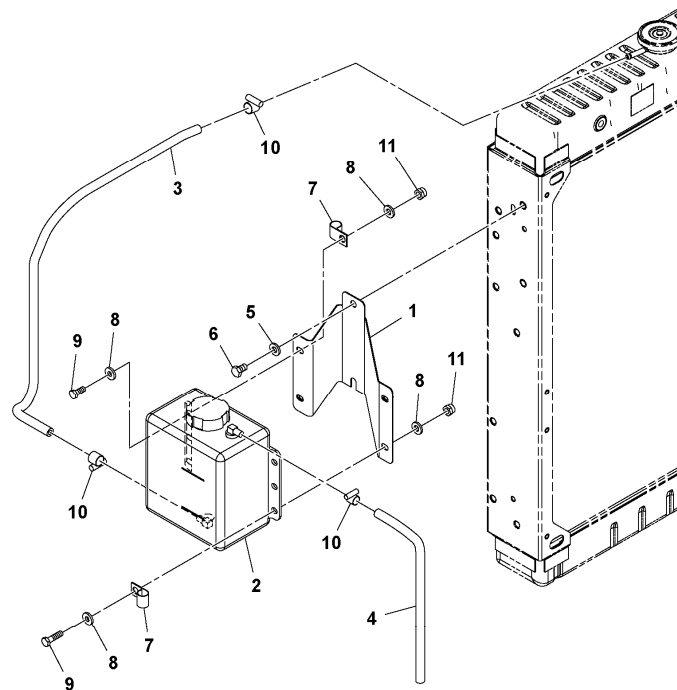

Date: 2014/1/15	Image id: 1037330	Catalogue: 20178	Model: SD100D
Brand: Volvo	Serial: 197389-999999	Group/Section: 261/200	Title: Expansion tank installatiog 13292479

Q1-Q5	Option	Option description	
Q1 13299698_0001			

Pos	Part	Q1	Q2	Q3	Q4	Q5	PS	Kit	Description	Option(s)	Remark
1	RM43897420	1							Bracket		
2	RM58802851	1							Plastic bottle		
	RM59154807	1							•Cap		
3	RM13216734	1							Hose assembly		
4	RM59242263	1							Hose assembly		
5	RM96741046	2							Plain washer		
6	RM96702279	2							Hexagon screw		
7	RM59103598	2							Clamp		
8	RM96741038	8							Washer		
9	RM96702659	4							Hexagon screw		
10	RM50274299	3							Hose clamp