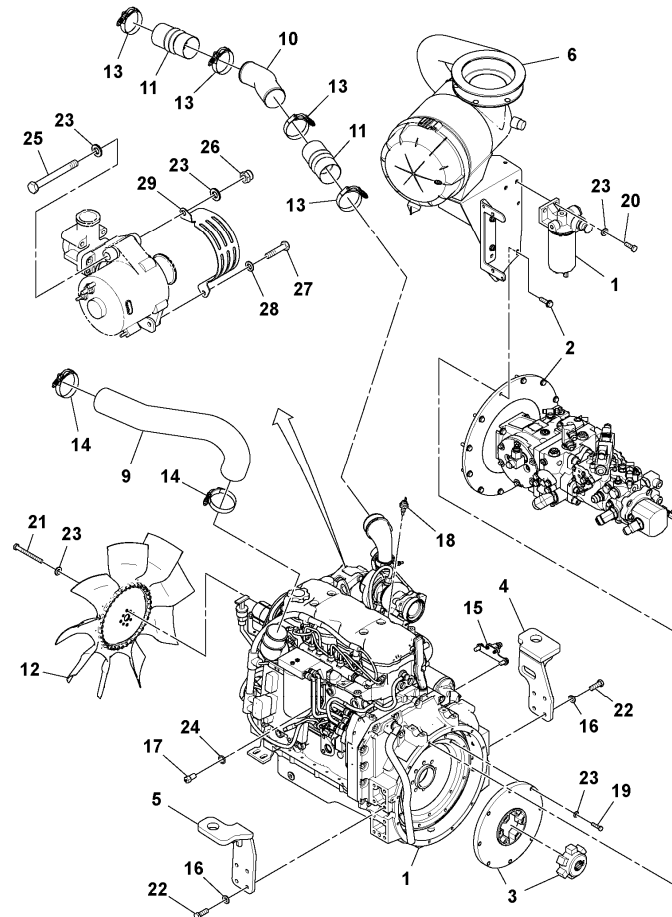

Date: 2014/1/15	Image id: 1051284	Catalogue: 20178	Model: SD100D
Brand: Volvo	Serial: 197389-999999	Group/Section: 210/100	Title: Engine Installation 13886551_80844749

Section option	Kit	Option description
RM13886551		Engine Installation

Q1-Q5	Option	Option description	
Q1 43809854_0A01			

Pos	Part	Q1	Q2	Q3	Q4	Q5	PS	Kit	Description	Option(s)	Remark
1		1							Engine		See ref 210/150
2	RM59127720	2							Mounting plate		
3	RM58879768	2							Washer		
4	RM96739982	2							Hexagon screw		
5	RM96738612	2							Plain washer		
6	RM96704630	2							Nut		
7	RM96711833	8							Washer		
8	RM96704556	4							Hexagon screw		

9	VOE971071	4							Hexagon nut		
10		1							Fuel line		See footnote 2624) See ref 235/100

2624) Not Shown

Date: 2014/1/15	Image id: 1051529	Catalogue: 20178	Model: SD100D
Brand: Volvo	Serial: 197389-999999	Group/Section: 210/150	Title: Engine assembly 13886569_80844806

Date: 2014/1/15	Image id: 1059242	Catalogue: 20178	Model: SD100D
Brand: Volvo	Serial: 197389-999999	Group/Section: 235/100	Title: Fuel Line Installation 43851997

Volvo Construction
Equipment
1059242

Q1-Q5	Option	Option description	
Q1 43851989_0B01			