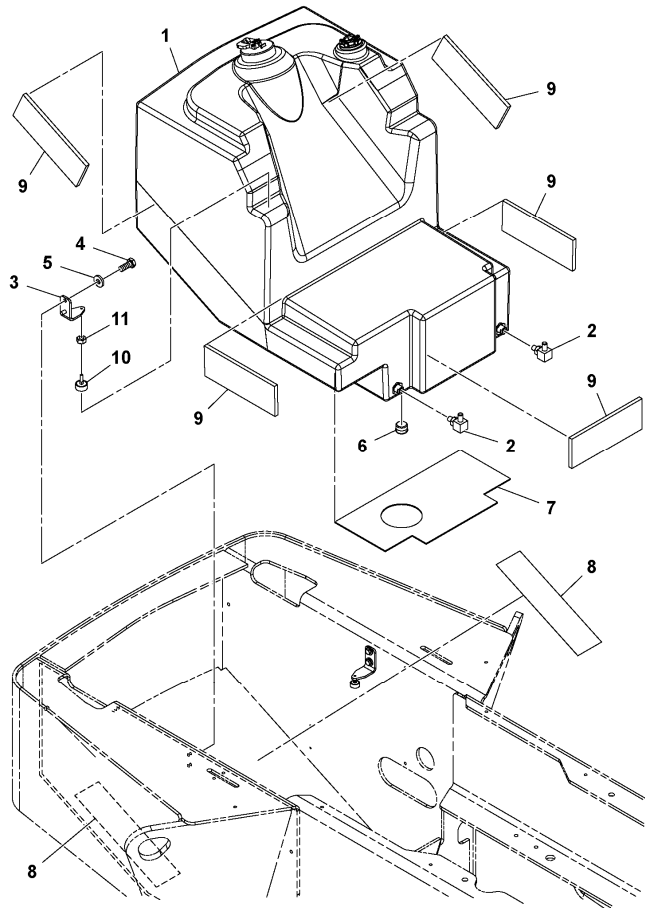

Date: 2014/1/15	Image id: 1037299	Catalogue: 20178	Model: SD100D
Brand: Volvo	Serial: 197389-999999	Group/Section: 234/100	Title: Fuel Tank Installation 13166301

Q1-Q5	Option	Option description	
Q1 13184205_0301			

Pos	Part	Q1	Q2	Q3	Q4	Q5	PS	Kit	Description	Option(s)	Remark
1		1							Fuel tank		See ref 234/150
2	RM95329975	2							Adapter		
3	RM13418215	2							Bracket		
4	RM96702287	4							Hexagon screw		
5	RM96711833	4							Washer		
6	RM59144428	1							Magnetic plug		
7	RM19331032	1							Tank protection		
8	RM59290726	2					OP		Tape		
9	RM13184932	5					OP		Guard plate		
10	RM13418132	2							Bolt		
11	RM95922894	2							Hexagon nut