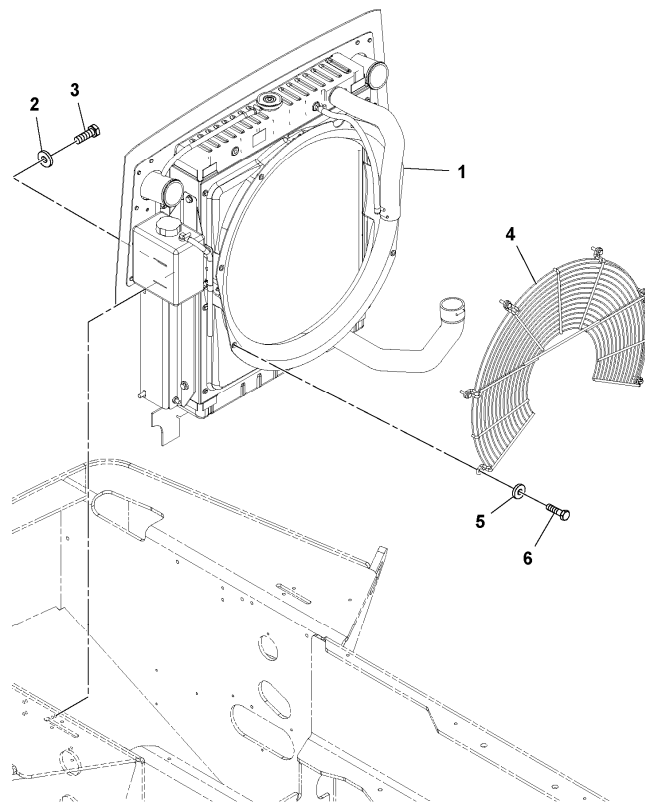

Date: 2014/1/15	Image id: 1037331	Catalogue: 20178	Model: SD100D
Brand: Volvo	Serial: 197389-999999	Group/Section: 261/100	Title: Radiator/Oil Cooler Installation 43810191

Q1-Q5	Option	Option description	
Q1 13299763_0A01			

Pos	Part	Q1	Q2	Q3	Q4	Q5	PS	Kit	Description	Option(s)	Remark
1		1							Radiator/oil Cooler		See ref 261/150
2	RM96711833	4							Washer		
3	RM96701917	4							Hexagon screw		
4	RM43856319	1							Fan guard		
5	RM96712674	6							Washer		
6	RM96705587	6							Hexagon screw