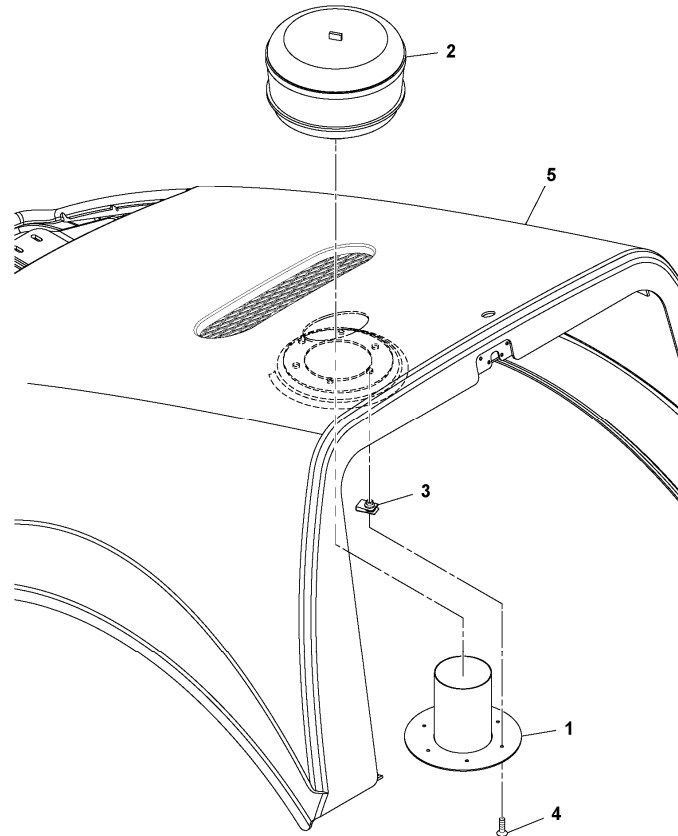

Date: 2014/1/15	Image id: 1037307	Catalogue: 20178	Model: SD100D
Brand: Volvo	Serial: 197389-999999	Group/Section: 256/150	Title: Air Pre-cleaner Installation S/N -198890, 13883285

Section footnote 2586) Optional

Q1-Q5	Option	Option description	
Q1 13208848_0301			

Pos	Part	Q1	Q2	Q3	Q4	Q5	PS	Kit	Description	Option(s)	Remark
1	RM13273339	1							Mounting plate		
2	RM59081323	1							Pre-cleaner		
	RM59103259	1					SS		•Cover		
	RM58938275	1					SS		•Bowl		
	RM59103267	1					SS		•Sleeve		
	RM59103275	1					SS		•Clamp		
3	RM13186598	6							Nut		
4	RM96728506	6							Screw		
5	RM43931724	1							Bonnet