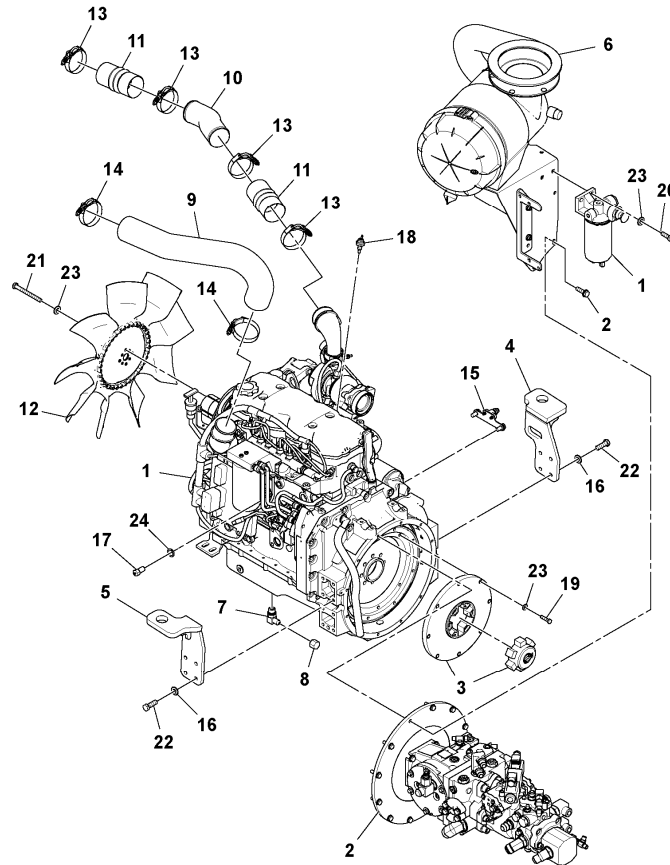

Date: 2014/1/16	Image id: 1051284	Catalogue: 20499	Model: SD115D
Brand: Volvo	Serial: 23273-	Group/Section: 210/100	Title: Engine Installation 80844749

Section option	Kit	Option description
RM80844749		Engine Installation

Pos	Part	Q1	Q2	Q3	Q4	Q5	PS	Kit	Description	Option(s)	Remark
1		1							Engine		See ref 210/150
2	RM59127720	2							Mounting plate		
3	RM58879768	2							Washer		
4	RM96739982	2							Hexagon screw		
5	RM96738612	2							Plain washer		
6	RM96704630	2							Nut		
7	RM96711833	8							Washer		
8	RM96704556	4							Hexagon screw		
9	VOE971071	4							Hexagon nut		
10		1							Fuel line		See footnote 2624) See ref 235/100

2624) Not Shown

Date: 2014/1/16	Image id: 1037393	Catalogue: 20499	Model: SD115D
Brand: Volvo	Serial: 23273-	Group/Section: 210/150	Title: Engine assembly 80844806

Section option	Kit	Option description
RM80844749		Engine Installation

Date: 2014/1/16	Image id: 1051287	Catalogue: 20499	Model: SD115D
Brand: Volvo	Serial: 23273-	Group/Section: 234/150	Title: Fuel Tank Assembly 43845858

Pos	Part	Q1	Q2	Q3	Q4	Q5	PS	Kit	Description	Option(s)	Remark
1	RM43906296	1							Fuel tank		
2	RM43843622	1							Fuel filler cap		
3	RM13213582	1							Fuel gauge		
4	RM13213624	1							Drain plug		
5	RM13213632	1							Return valve		
6	RM13213681	1							Fuel supply		
7	RM95219713	1							Adapter		
8	RM13213699	1							Tube		
9	RM59266726	5							Screw		