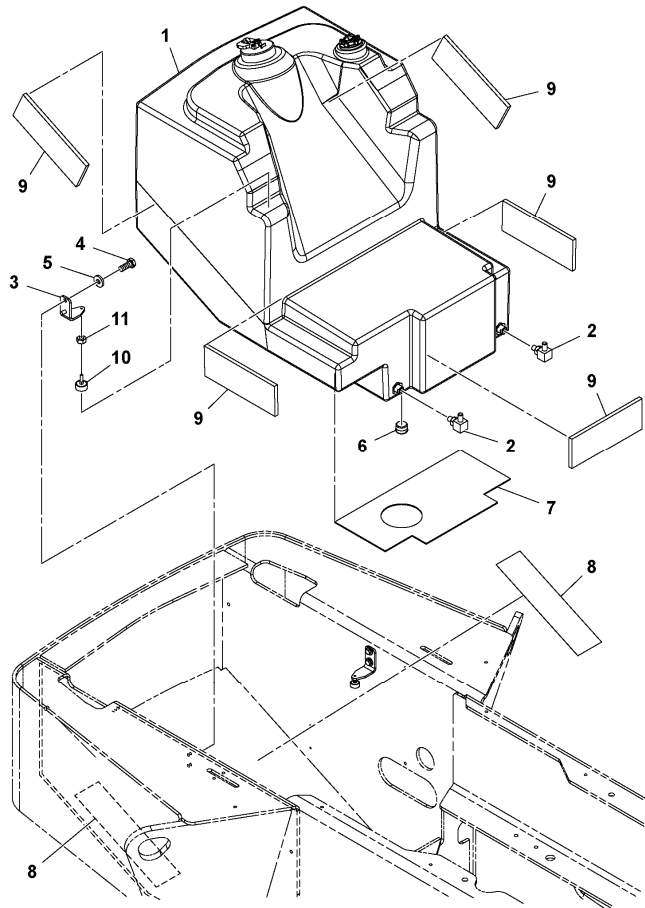

Date: 2014/1/16	Image id: 1037299	Catalogue: 20499	Model: SD115D
Brand: Volvo	Serial: 23273-	Group/Section: 234/100	Title: Fuel Tank Installation 13166301

Pos	Part	Q1	Q2	Q3	Q4	Q5	PS	Kit	Description	Option(s)	Remark
1		1							Fuel tank		See ref 234/150
2	RM95329975	2							Adapter		
3	RM13418215	2							Bracket		
4	RM96702287	4							Hexagon screw		
5	RM96711833	4							Washer		
6	RM59144428	1							Magnetic plug		
7	RM19331032	1							Tank protection		
8	RM59290726	2					OP		Tape		
9	RM13184932	5					OP		Guard plate		
10	RM13418132	2							Bolt		
11	RM95922894	2							Hexagon nut