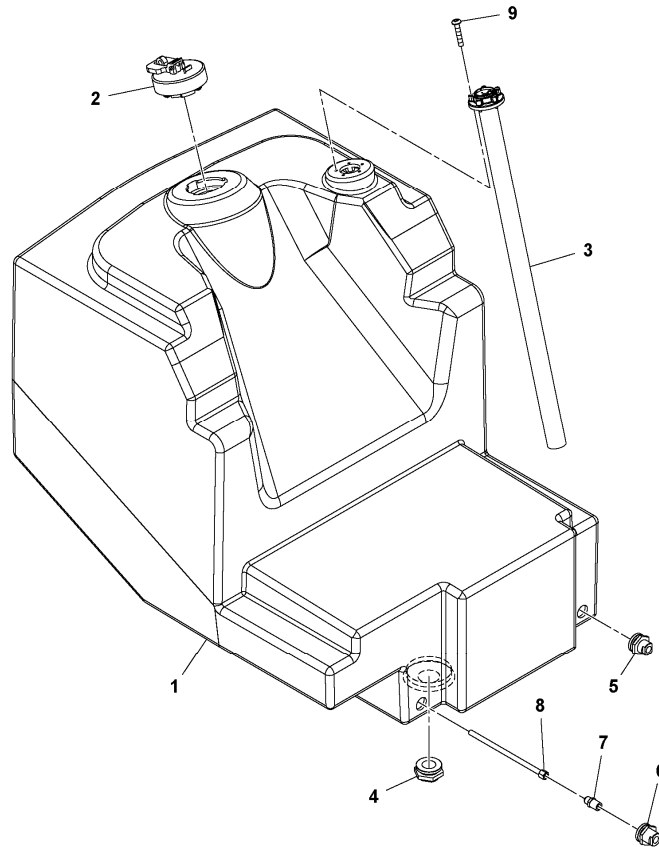

Pos	Part	Q1	Q2	Q3	Q4	Q5	PS	Kit	Description	Option(s)	Remark
1		1							Engine		See ref 210/150
2	RM59127720	2							Mounting plate		
3	RM58879768	2							Washer		
4	RM96739982	2							Hexagon screw		
5	RM96738612	2							Plain washer		
6	RM96704630	2							Nut		
7	RM96711833	8							Washer		
8	RM96704556	4							Hexagon screw		
9	VOE971071	4							Hexagon nut		
10		1							Fuel line		See footnote 2624) See ref 235/100

7	RM96719976	1							Elbow		
8	RM95448940	1							Nut		
9	RM13887260	1							Hose		
10	RM13887252	1							Hose		
11	RM13232202	2							Connector		
12	RM13217500	1							Cooling fan suction		
13	RM54680079	4							Clamp		
14	RM54680087	2							Clamp		
15		1							Insulated Stud		See ref 371/1000
16	RM96738596	8							Washer		
17	RM19285584	1							Temperature sensor		
18	RM13491691	1							Contact		
19	RM95919254	8							Hexagon screw		
20	RM96701917	2							Hexagon screw		
21	RM96720594	4							Hexagon screw		
22	RM96702329	8							Hexagon screw		
23	RM96741046	14							Plain washer		
24	RM95018065	1							O-ring		

Date: 2014/1/16	Image id: 1051287	Catalogue: 20499	Model: SD115D
Brand: Volvo	Serial: 23273-	Group/Section: 234/150	Title: Fuel Tank Assembly 43845858

Pos	Part	Q1	Q2	Q3	Q4	Q5	PS	Kit	Description	Option(s)	Remark
1	RM43906296	1							Fuel tank		
2	RM43843622	1							Fuel filler cap		
3	RM13213582	1							Fuel gauge		
4	RM13213624	1							Drain plug		
5	RM13213632	1							Return valve		
6	RM13213681	1							Fuel supply		
7	RM95219713	1							Adapter		
8	RM13213699	1							Tube		
9	RM59266726	5							Screw		