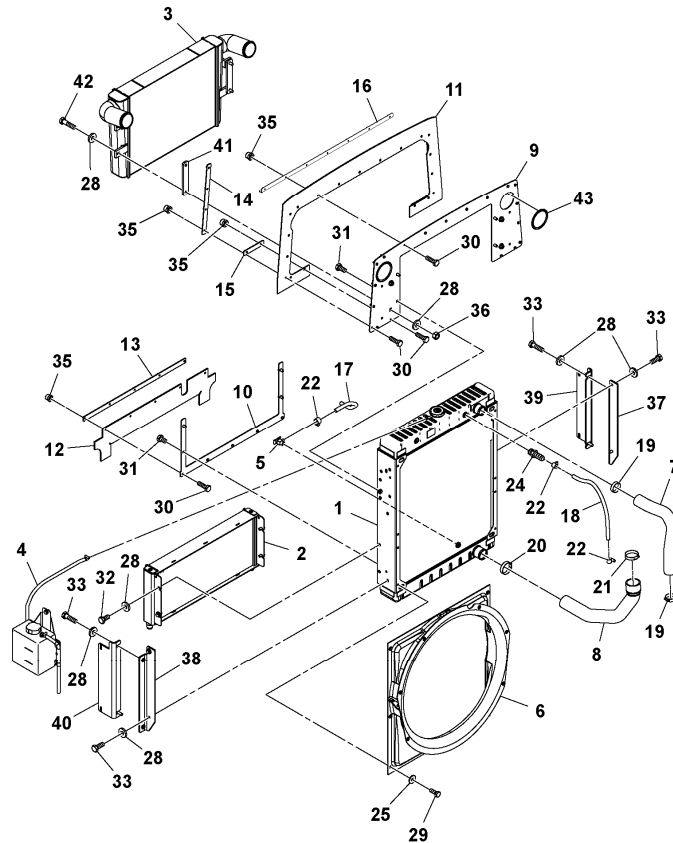

Date: 2014/1/16	Image id: 1051258	Catalogue: 20499	Model: SD115D
Brand: Volvo	Serial: 23273-	Group/Section: 261/150	Title: Radiator/Oil Cooler Assembly 13887278

Section option	Kit	Option description
RM43810191		Cooler installation

Pos	Part	Q1	Q2	Q3	Q4	Q5	PS	Kit	Description	Option(s)	Remark
1	RM43840180	1							Radiator		
2	RM43840198	1							Oil cooler		
3	RM43840206	1							Charge air cooler		
4		1							Coolant Recovery Bottle		See ref 261/200
5	RM58848920	1							Drain		
6	RM13272547	1							Fan shroud		
7	RM13417894	1							Radiator hose		
8	RM13279666	1							Radiator hose		
9	RM13279278	1							Baffle		
10	RM13887286	1							Baffle plate		
11	RM13292545	1							Baffle