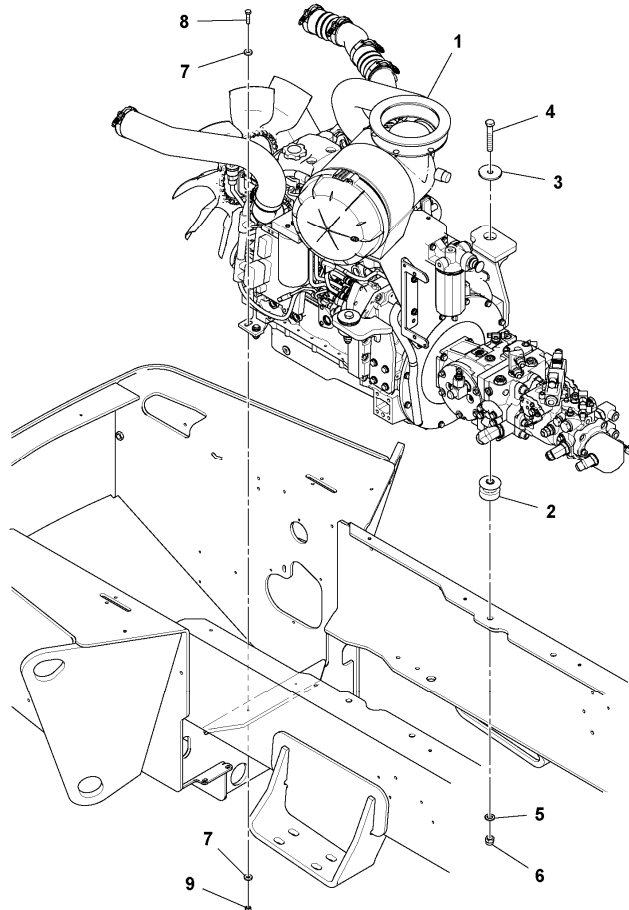

Date: 2014/1/16	Image id: 1051284	Catalogue: 20499	Model: SD115D
Brand: Volvo	Serial: 23273-	Group/Section: 210/100	Title: Engine Installation 80844749

Section option	Kit	Option description
RM80844749		Engine Installation

Pos	Part	Q1	Q2	Q3	Q4	Q5	PS	Kit	Description	Option(s)	Remark
1		1							Engine		See ref 210/150
2	RM59127720	2							Mounting plate		
3	RM58879768	2							Washer		
4	RM96739982	2							Hexagon screw		
5	RM96738612	2							Plain washer		
6	RM96704630	2							Nut		
7	RM96711833	8							Washer		
8	RM96704556	4							Hexagon screw		
9	VOE971071	4							Hexagon nut		
10		1							Fuel line		See footnote 2624) See ref 235/100

2624) Not Shown

Date: 2014/1/16	Image id: 1037393	Catalogue: 20499	Model: SD115D
Brand: Volvo	Serial: 23273-	Group/Section: 210/150	Title: Engine assembly 80844806

Section option	Kit	Option description
RM80844749		Engine Installation

Date: 2014/1/16	Image id: 1051287	Catalogue: 20499	Model: SD115D
Brand: Volvo	Serial: 23273-	Group/Section: 234/150	Title: Fuel Tank Assembly 43845858

Pos	Part	Q1	Q2	Q3	Q4	Q5	PS	Kit	Description	Option(s)	Remark
1	RM43906296	1							Fuel tank		
2	RM43843622	1							Fuel filler cap		
3	RM13213582	1							Fuel gauge		
4	RM13213624	1							Drain plug		
5	RM13213632	1							Return valve		
6	RM13213681	1							Fuel supply		
7	RM95219713	1							Adapter		
8	RM13213699	1							Tube		
9	RM59266726	5							Screw		