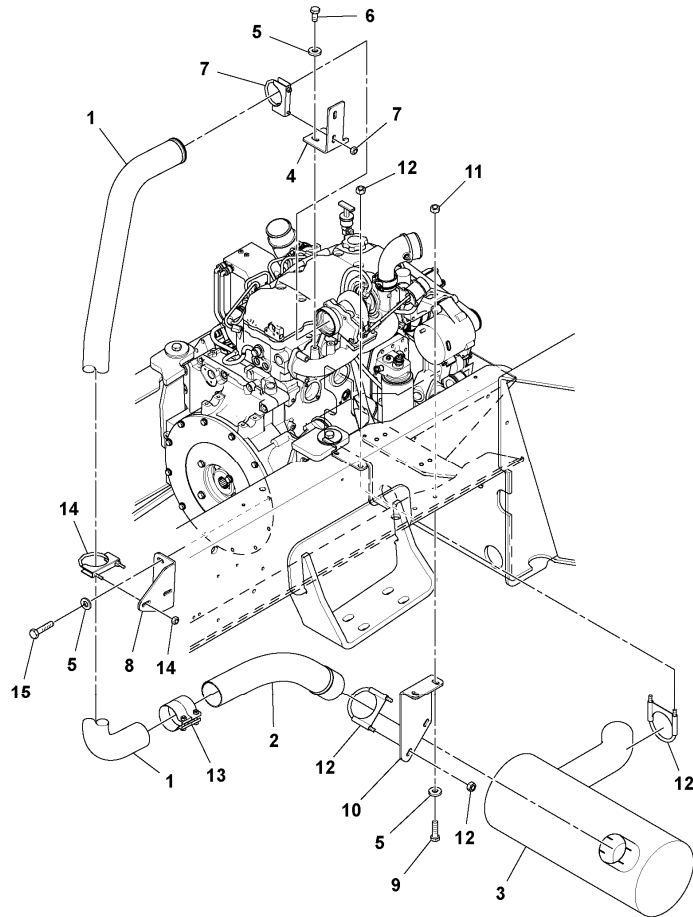

Date: 2014/1/16	Image id: 1062334	Catalogue: 20499	Model: SD115D
Brand: Volvo	Serial: 23273-	Group/Section: 252/100	Title: Low Exit Exhaust Installation 13887476, 12760818

Volvo Construction
Equipment
1062334

Q1-Q5	Option	Option description	
Q1 13887476 S/ N - 60070			
Q2 12760818 S/ N 60071 -			

Pos	Part	Q1	Q2	Q3	Q4	Q5	PS	Kit	Description	Option(s)	Remark
1	RM13887583	1							Exhaust pipe		
1	VOE12760406		1						Exhaust pipe		
2	RM13887658	1							Exhaust pipe		
2	VOE12760405		1						Exhaust pipe		
3	RM43936046	1	1						Silencer		
4	RM13887575	1	1						Bracket		
5	RM96711833	4	6						Washer		
6	RM96702279	2	2						Hexagon screw		
7	RM59495028	1							Clamp