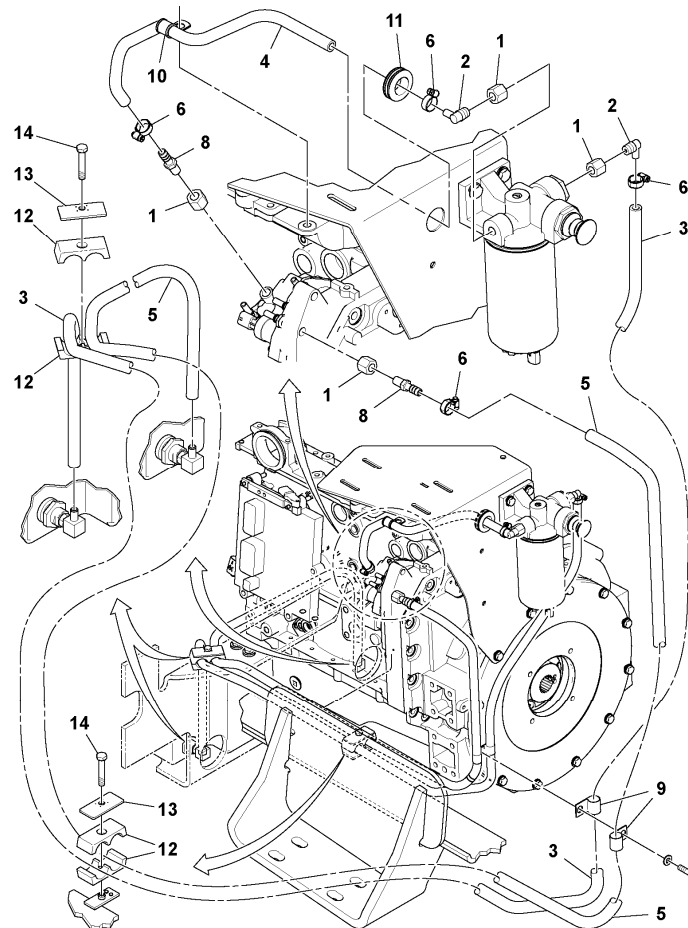

Date: 2014/1/16	Image id: 1037299	Catalogue: 20499	Model: SD115D
Brand: Volvo	Serial: 23273-	Group/Section: 234/100	Title: Fuel Tank Installation 13166301

Pos	Part	Q1	Q2	Q3	Q4	Q5	PS	Kit	Description	Option(s)	Remark
1		1							Fuel tank		See ref 234/150
2	RM95329975	2							Adapter		
3	RM13418215	2							Bracket		
4	RM96702287	4							Hexagon screw		
5	RM96711833	4							Washer		
6	RM59144428	1							Magnetic plug		
7	RM19331032	1							Tank protection		
8	RM59290726	2					OP		Tape		
9	RM13184932	5					OP		Guard plate		
10	RM13418132	2							Bolt		
11	RM95922894	2							Hexagon nut		

Date: 2014/1/16	Image id: 1051287	Catalogue: 20499	Model: SD115D
Brand: Volvo	Serial: 23273-	Group/Section: 234/150	Title: Fuel Tank Assembly 43845858

Pos	Part	Q1	Q2	Q3	Q4	Q5	PS	Kit	Description	Option(s)	Remark
1	RM43906296	1							Fuel tank		
2	RM43843622	1							Fuel filler cap		
3	RM13213582	1							Fuel gauge		
4	RM13213624	1							Drain plug		
5	RM13213632	1							Return valve		
6	RM13213681	1							Fuel supply		
7	RM95219713	1							Adapter		
8	RM13213699	1							Tube		
9	RM59266726	5							Screw		

Date: 2014/1/16	Image id: 1051288	Catalogue: 20499	Model: SD115D
Brand: Volvo	Serial: 23273-	Group/Section: 235/100	Title: Fuel Line Installation 43851997

Pos	Part	Q1	Q2	Q3	Q4	Q5	PS	Kit	Description	Option(s)	Remark
1	RM58943747	4							Adapter		
2	RM21956545	2							Adapter		
3	RM43830355	1							Hose assembly		
4	RM43888049	1							Fuel hose		
5	RM18006833	1							Hose assembly		
6	RM50274299	4							Hose clamp		
8	RM59331934	2							Adapter		
9	RM59117333	2							Clamp		
10	RM59151001	1							Clamp		
11	RM58947987	1							Grommet		
12	RM59891002	4							Clamp		
13	RM59583500	2							Plate		
14	RM96705553	2							Hexagon screw		