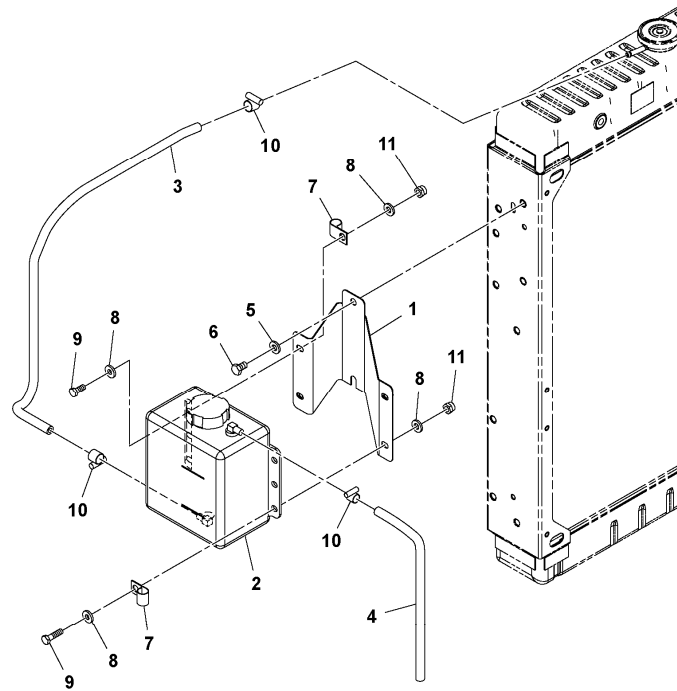

Date: 2014/1/16	Image id: 1037330	Catalogue: 20499	Model: SD115D
Brand: Volvo	Serial: 23273-	Group/Section: 261/200	Title: Expansion tank installationg 13292479

Section option	Kit	Option description
RM43810191		Cooler installation

Pos	Part	Q1	Q2	Q3	Q4	Q5	PS	Kit	Description	Option(s)	Remark
1	RM43897420	1							Bracket		
2	RM58802851	1							Plastic bottle		
	RM59154807	1							•Cap		
3	RM13216734	1							Hose assembly		
4	RM59242263	1							Hose assembly		
5	RM96741046	2							Plain washer		
6	RM96702279	2							Hexagon screw		
7	RM59103598	2							Clamp		
8	RM96741038	8							Washer		
9	RM96702659	4							Hexagon screw		
10	RM50274299	3							Hose clamp		
11	RM96704606	4							Lock nut