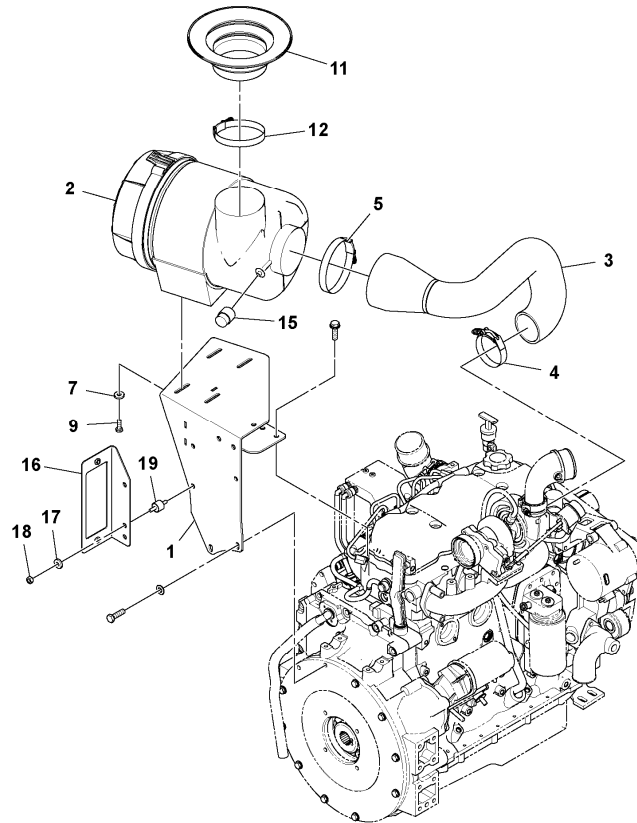

Date: 2014/1/16	Image id: 1051285	Catalogue: 20499	Model: SD115D
Brand: Volvo	Serial: 23273-	Group/Section: 256/100	Title: Air cleaner installation 43810142

Pos	Part	Q1	Q2	Q3	Q4	Q5	PS	Kit	Description	Option(s)	Remark
1	RM43851112	1							Bracket		
2	RM43902444	1							Air cleaner		
	RM43904168	1							•Air filter insert		
	RM43904176	1							•Safety filter		
3	RM43851310	1							Air hose		
4	RM54680103	1							Clamp		
5	RM19288604	1							Clamp		
7	RM96712674	4							Washer		
9	RM96702659	4							Hexagon screw		
11	RM13880216	1							Bellow		
12	RM20936001	1							Clamp		
15	RM58905803	1							Contact		
16	RM43881978	1							Bracket		
17	RM96713979	2							Washer		
18	RM96701370	2							Nut