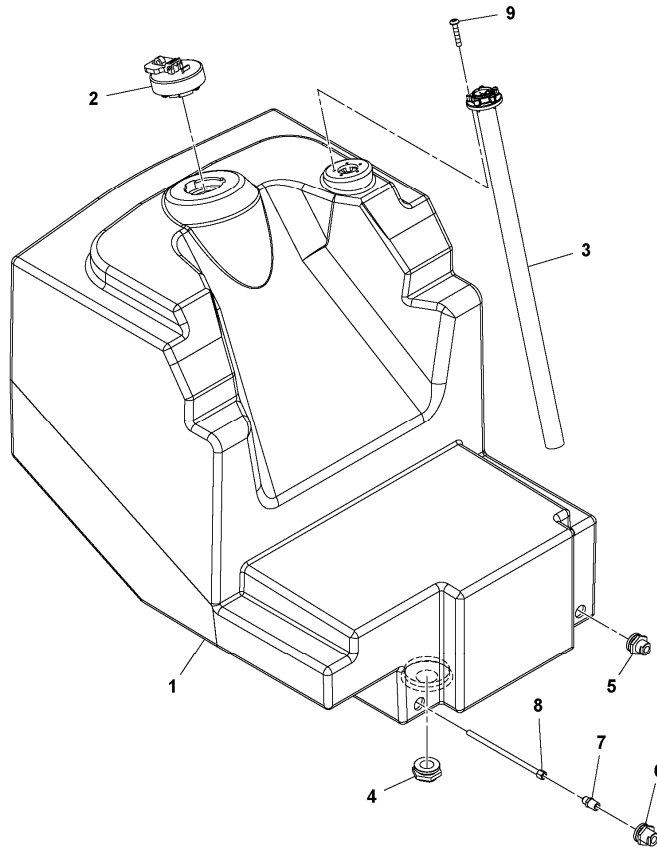

Date: 2014/1/17	Image id: 1051287	Catalogue: 20179	Model: SD122
Brand: Volvo	Serial: 195942-999999	Group/Section: 234/200	Title: Fuel Tank Assembly 43845858

Q1-Q5	Option	Option description	
Q1 43845858_0101			

Pos	Part	Q1	Q2	Q3	Q4	Q5	PS	Kit	Description	Option(s)	Remark
1	RM43906296	1							Fuel tank		
2	RM43843622	1							Fuel filler cap		
3	RM13213582	1							Fuel gauge		
4	RM13213624	1							Drain plug		
5	RM13213632	1							Return valve		
6	RM13213681	1							Fuel supply		
7	RM95219713	1							Adapter		
8	RM13213699	1							Tube		
9	RM59266726	5							Screw