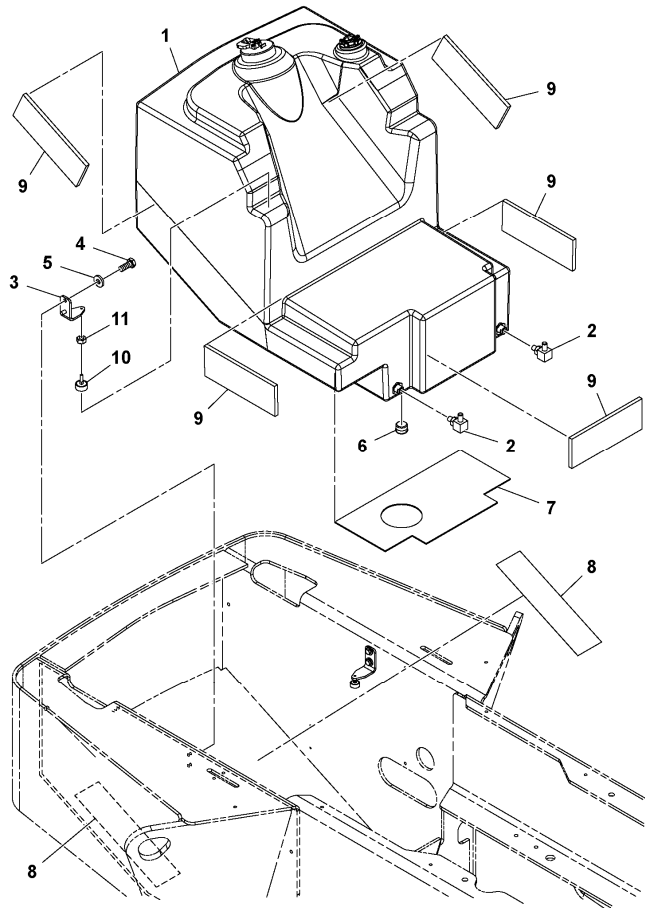

Date: 2014/1/17	Image id: 1037299	Catalogue: 20179	Model: SD122
Brand: Volvo	Serial: 195942-999999	Group/Section: 234/100	Title: Fuel Tank Installation 13166301

Q1-Q5	Option	Option description	
Q1 13184205_0301			

Pos	Part	Q1	Q2	Q3	Q4	Q5	PS	Kit	Description	Option(s)	Remark
1		1							Fuel tank		See ref 234/200
2	RM95329975	2							Adapter		
3	RM13418215	2							Bracket		
4	RM96702287	4							Hexagon screw		
5	RM96711833	4							Washer		
6	RM59144428	1							Magnetic plug		
7	RM19331032	1							Tank protection		
8	RM59290726	2					OP		Tape		
9	RM13184932	5					OP		Guard plate		
10	RM13418132	2							Bolt		
11	RM95922894	2							Hexagon nut