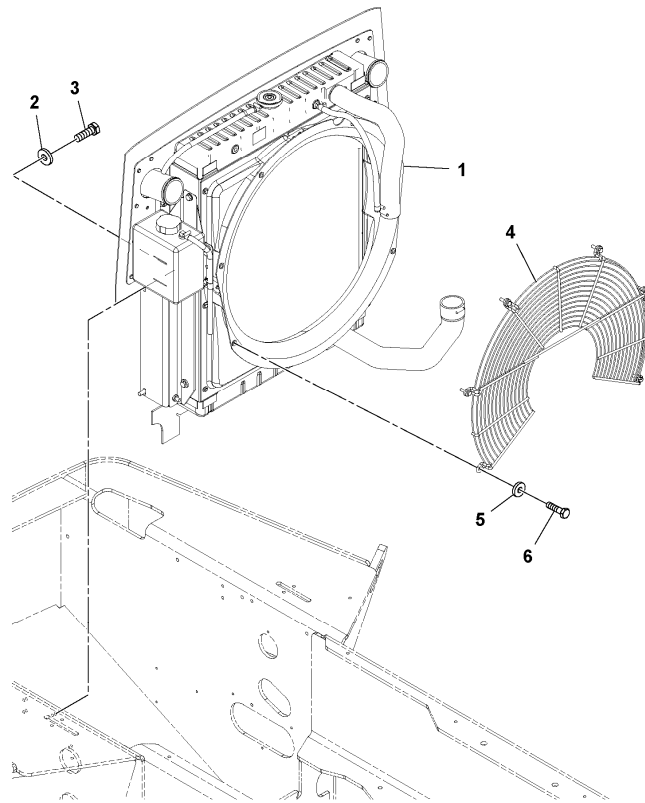

Date: 2014/1/17	Image id: 1037331	Catalogue: 20179	Model: SD122
Brand: Volvo	Serial: 195942-999999	Group/Section: 261/100	Title: Radiator/Oil Cooler Installation 43810191

Section option	Kit	Option description
RM43810191		Cooler installation

Q1-Q5	Option	Option description
Q1 13299763_0A01		

Pos	Part	Q1	Q2	Q3	Q4	Q5	PS	Kit	Description	Option(s)	Remark
1		1							Radiator/oil Cooler		See ref 261/200
2	RM96711833	4							Washer		
3	RM96701917	4							Hexagon screw		
4	RM43856319	1							Fan guard		
5	RM96712674	6							Washer		
6	RM96705587	6							Hexagon screw