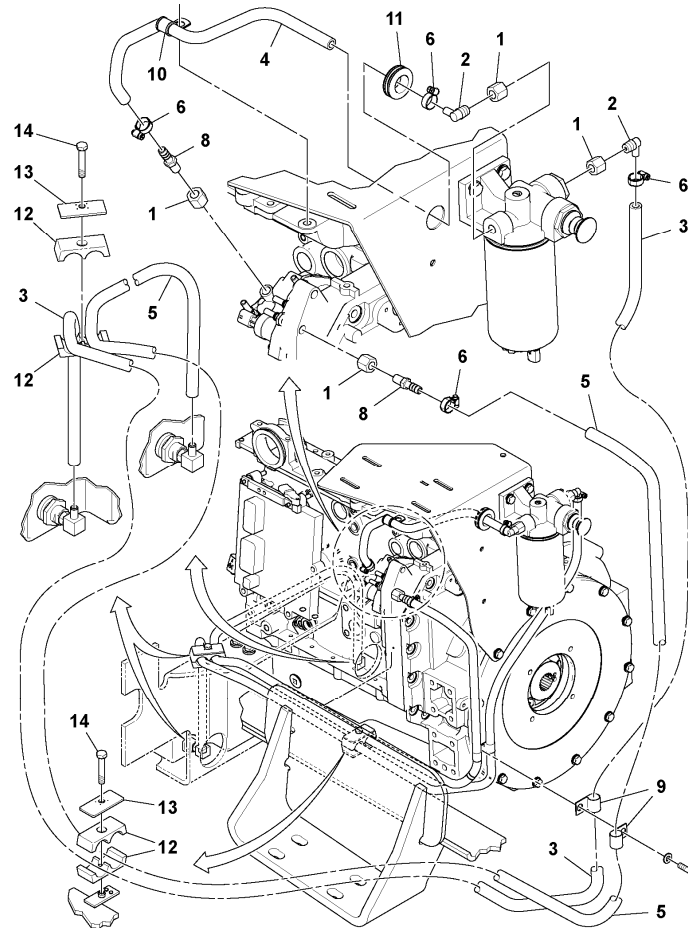

Date: 2014/1/17	Image id: 1051288	Catalogue: 20179	Model: SD122
Brand: Volvo	Serial: 195942-999999	Group/Section: 234/300	Title: Fuel Line Installation 43851997

Q1-Q5	Option	Option description	
Q1 43851989_0B01			

Pos	Part	Q1	Q2	Q3	Q4	Q5	PS	Kit	Description	Option(s)	Remark
1	RM58943747	4							Adapter		
2	RM21956545	2							Adapter		
3	RM43830355	1							Hose assembly		
4	RM43888049	1							Fuel hose		
5	RM18006833	1							Hose assembly		
6	RM50274299	4							Hose clamp		
8	RM59331934	2							Adapter		
9	RM59117333	2							Clamp		
10	RM59151001	1							Clamp		
11	RM58947987	1							Grommet		
12	RM59891002	4							Clamp