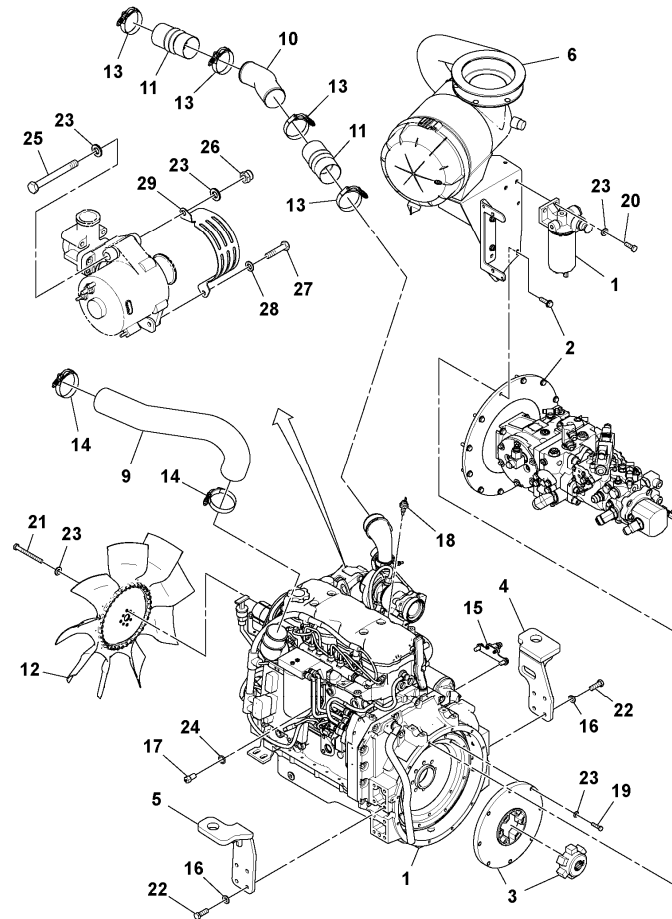

Date: 2014/1/17	Image id: 1051284	Catalogue: 20179	Model: SD122
Brand: Volvo	Serial: 195942-999999	Group/Section: 210/100	Title: Engine Installation 43825967_80833916

Q1-Q5	Option	Option description	
Q1 43809854_0A01			

Pos	Part	Q1	Q2	Q3	Q4	Q5	PS	Kit	Description	Option(s)	Remark
1		1							Engine		See ref 210/200
2	RM59127720	2							Mounting plate		
3	RM58879768	2							Washer		
4	RM96739982	2							Hexagon screw		
5	RM96738612	2							Plain washer		
6	RM96704630	2							Nut		
7	RM96711833	8							Washer		
8	RM96704556	4							Hexagon screw		
9	VOE971071	4							Hexagon nut		
10		1							Fuel line		See footnote 2624) See ref 234/300

2624) Not Shown

Date: 2014/1/17	Image id: 1051529	Catalogue: 20179	Model: SD122
Brand: Volvo	Serial: 195942-999999	Group/Section: 210/200	Title: Engine assembly 43825975_80833924

Q1-Q5	Option	Option description	
Q1 43809748_0D01			

Date: 2014/1/17	Image id: 1051288	Catalogue: 20179	Model: SD122
Brand: Volvo	Serial: 195942-999999	Group/Section: 234/300	Title: Fuel Line Installation 43851997

Q1-Q5	Option	Option description	
Q1 43851989_0B01			