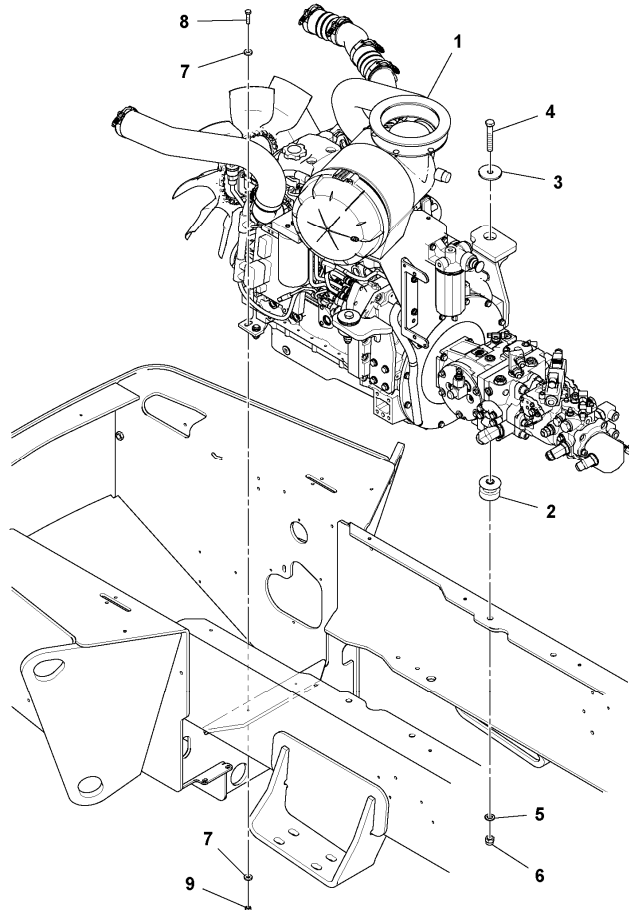

Date: 2014/1/17	Image id: 1051284	Catalogue: 20179	Model: SD122
Brand: Volvo	Serial: 195942-999999	Group/Section: 210/100	Title: Engine Installation 43825967_80833916

Q1-Q5	Option	Option description	
Q1 43809854_0A01			

Pos	Part	Q1	Q2	Q3	Q4	Q5	PS	Kit	Description	Option(s)	Remark
1		1							Engine		See ref 210/200
2	RM59127720	2							Mounting plate		
3	RM58879768	2							Washer		
4	RM96739982	2							Hexagon screw		
5	RM96738612	2							Plain washer		
6	RM96704630	2							Nut		
7	RM96711833	8							Washer		
8	RM96704556	4							Hexagon screw		
9	VOE971071	4							Hexagon nut		
10		1							Fuel line		See footnote 2624) See ref 234/300

2624) Not Shown

Date: 2014/1/17	Image id: 1051529	Catalogue: 20179	Model: SD122
Brand: Volvo	Serial: 195942-999999	Group/Section: 210/200	Title: Engine assembly 43825975_80833924

Q1-Q5	Option	Option description	
Q1 43809748_0D01			