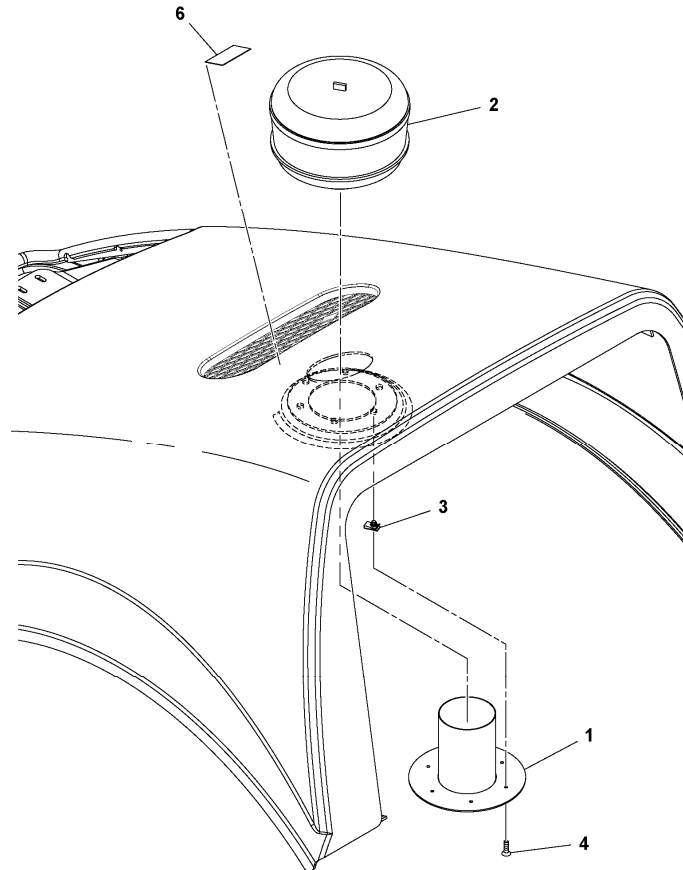

Date: 2014/1/17	Image id: 1052182	Catalogue: 20179	Model: SD122
Brand: Volvo	Serial: 195942-999999	Group/Section: 256/200	Title: Air Pre-cleaner Installation 43853324

Section option	Kit	Option description
RM43853324		Pre-cleaner

Q1-Q5	Option	Option description	
Q1 43853324_0001			

Pos	Part	Q1	Q2	Q3	Q4	Q5	PS	Kit	Description	Option(s)	Remark
1	RM13273339	1							Mounting plate		
2	RM59081323	1							Pre-cleaner		
	RM59103259	1					SS		•Cover		
	RM58938275	1					SS		•Bowl		
	RM59103267	1					SS		•Sleeve		
	RM59103275	1					SS		•Clamp		
3	RM13186598	6							Nut		
4	RM96728506	6							Screw