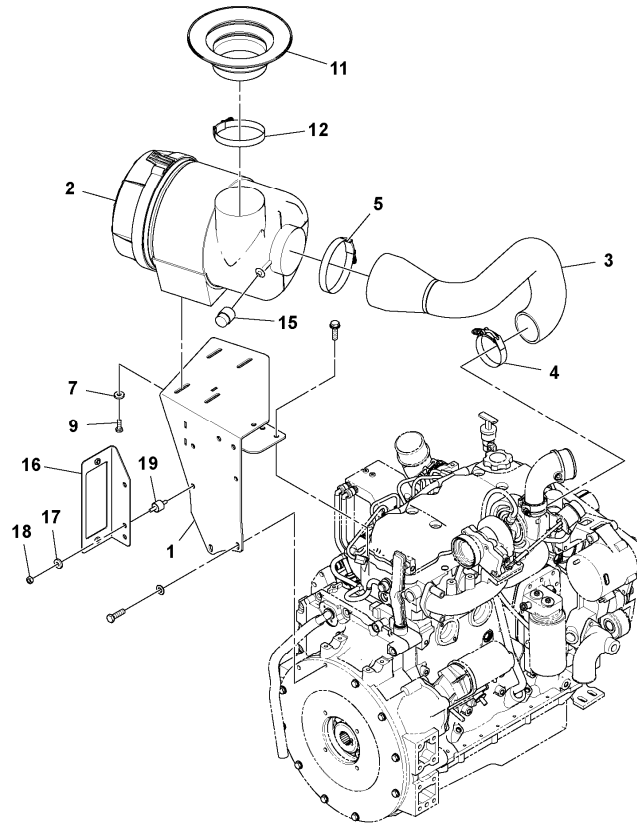

Date: 2014/1/17	Image id: 1051285	Catalogue: 20179	Model: SD122
Brand: Volvo	Serial: 195942-999999	Group/Section: 256/100	Title: Air cleaner installation 43810142

Q1-Q5	Option	Option description	
Q1 43810183_0B01			

Pos	Part	Q1	Q2	Q3	Q4	Q5	PS	Kit	Description	Option(s)	Remark
1	RM43851112	1							Bracket		
2	RM43902444	1							Air cleaner		
	RM43904168	1							•Air filter insert		
	RM43904176	1							•Safety filter		
3	RM43851310	1							Air hose		
4	RM54680103	1							Clamp		
5	RM19288604	1							Clamp		
7	RM96712674	4							Washer		
9	RM96702659	4							Hexagon screw		
11	RM13880216	1							Bellow		
12	RM20936001	1							Clamp