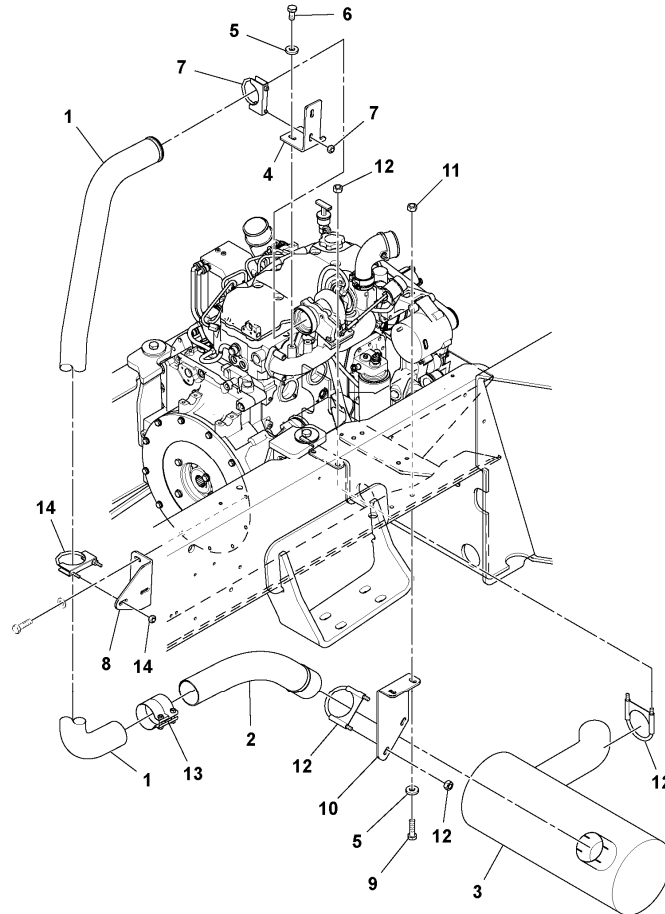

Date: 2014/1/17	Image id: 1037392	Catalogue: 20179	Model: SD122
Brand: Volvo	Serial: 195942-999999	Group/Section: 252/100	Title: Low Exit Exhaust Installation 13887476

Q1-Q5	Option	Option description	
Q1 43809615_0001			

Pos	Part	Q1	Q2	Q3	Q4	Q5	PS	Kit	Description	Option(s)	Remark
1	RM13887583	1							Exhaust pipe		
2	RM13887658	1							Exhaust pipe		
3	RM43936046	1							Silencer		
4	RM13887575	1							Bracket		
5	RM96711833	4							Washer		
6	RM96702279	2							Hexagon screw		
7	RM59495028	1							Clamp		
8	RM13239900	1							Bracket		
9	RM96704309	4							Hexagon screw		
10	RM13169362	1							Bracket		
11	VOE971071	2							Hexagon nut