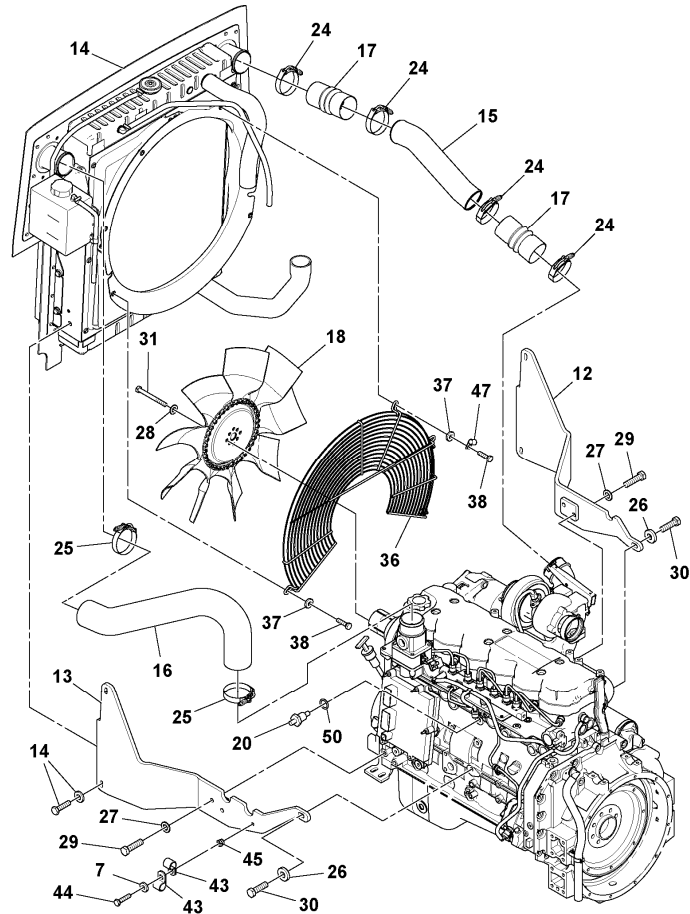

Date: 2014/1/17	Image id: 1052244	Catalogue: 20212	Model: SD160DX
Brand: Volvo	Serial: 197540-999999	Group/Section: 210/200	Title: Engine assembly 43801398_13416086

Q1-Q5	Option	Option description	
Q1 13416086_0K01			

Pos	Part	Q1	Q2	Q3	Q4	Q5	PS	Kit	Description	Option(s)	Remark
7	RM96741038	3							Washer		
12	RM13218599	1							Radiator bracket		LH
13	RM13417951	1							Bracket		RH
14		1							Oil Cooler		See ref 261/100
15	RM13417142	1							Tube		
16	RM13417118	1							Tube		
17	RM13232202	2							Connector		
18	RM13157151	1							Cooling fan suction		
20	RM19285584	1							Temperature sensor		
24	RM54680079	4							Clamp		
25	RM54680087	2							Clamp