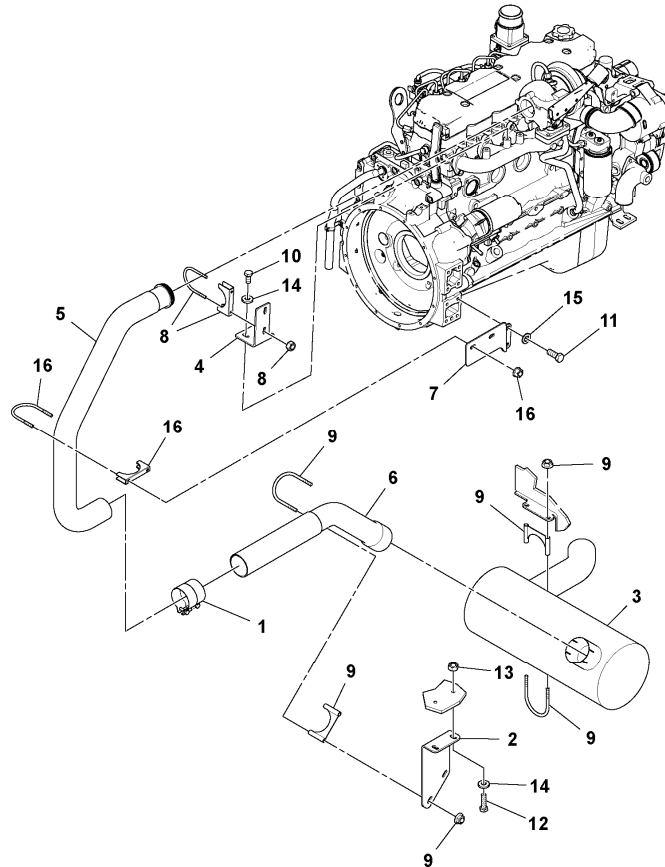

Date: 2014/1/17	Image id: 1052248	Catalogue: 2012	Model: SD160DX
Brand: Volvo	Serial: 197540-999999	Group/Section: 252/100	Title: Exhaust Installation EPROD 13843511, LPROD 12760966

Q1-Q5	Option	Option description	
Q1 13843511_0301			
Q2 12760966_0101			

Pos	Part	Q1	Q2	Q3	Q4	Q5	PS	Kit	Description	Option(s)	Remark
1	RM13093075	1							Clamp		
1	RM45795531		1						Clamp		
2	RM13169362	1	1						Bracket		
3	RM43936046	1	1						Silencer		
4	RM13418439	1	1						Bracket		
5	RM13418447	1							Exhaust pipe		
5	VOE12760513		1						Exhaust pipe		
6	RM13885900	1							Exhaust pipe		
6	VOE12760512		1						Exhaust pipe