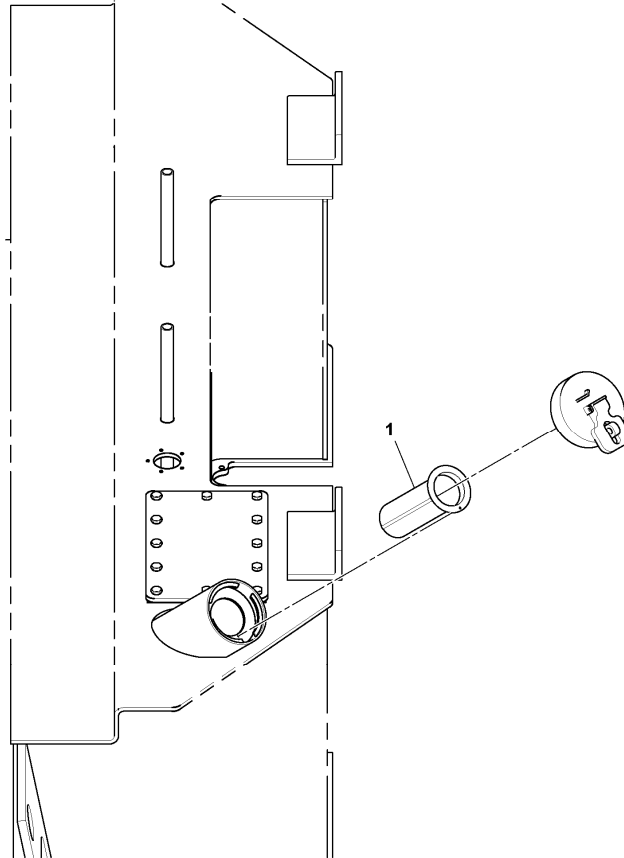

Date: 2014/1/17	Image id: 1035757	Catalogue: 20212	Model: SD160DX
Brand: Volvo	Serial: 197540-999999	Group/Section: 233/100	Title: Fuel Strainer Installation OPTIONAL, 13235015

Section option	Kit	Option description
RM13235015		Fuel Fill Strainer.

Q1-Q5	Option	Option description
Q1 13235015_0001		

Pos	Part	Q1	Q2	Q3	Q4	Q5	PS	Kit	Description	Option(s)	Remark
1	RM13235007	1							Strainer