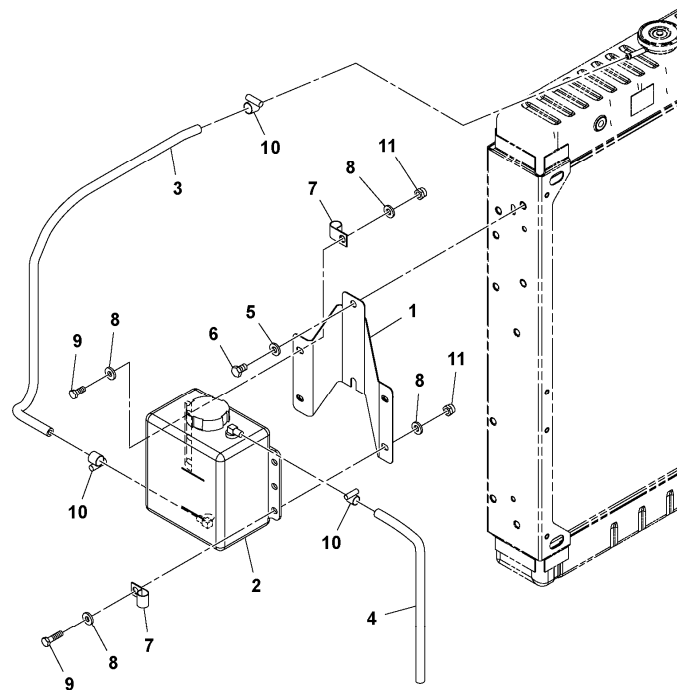

Date: 2014/1/17	Image id: 1037330	Catalogue: 2012	Model: SD160DX
Brand: Volvo	Serial: 197540-999999	Group/Section: 261/150	Title: Expansion tank 13292479

Q1-Q5	Option	Option description	
Q1 13299698_0001			

Pos	Part	Q1	Q2	Q3	Q4	Q5	PS	Kit	Description	Option(s)	Remark
1	RM43897420	1							Bracket		
2	RM58802851	1							Plastic bottle		
	RM59154807	1							•Cap		
3	RM13216734	1							Hose assembly		
4	RM59242263	1							Hose assembly		
5	RM96741046	2							Plain washer		
6	RM96702279	2							Hexagon screw		
7	RM59103598	2							Clamp		
8	RM96741038	8							Washer		
9	RM96702659	4							Hexagon screw		
10	RM50274299	3							Hose clamp