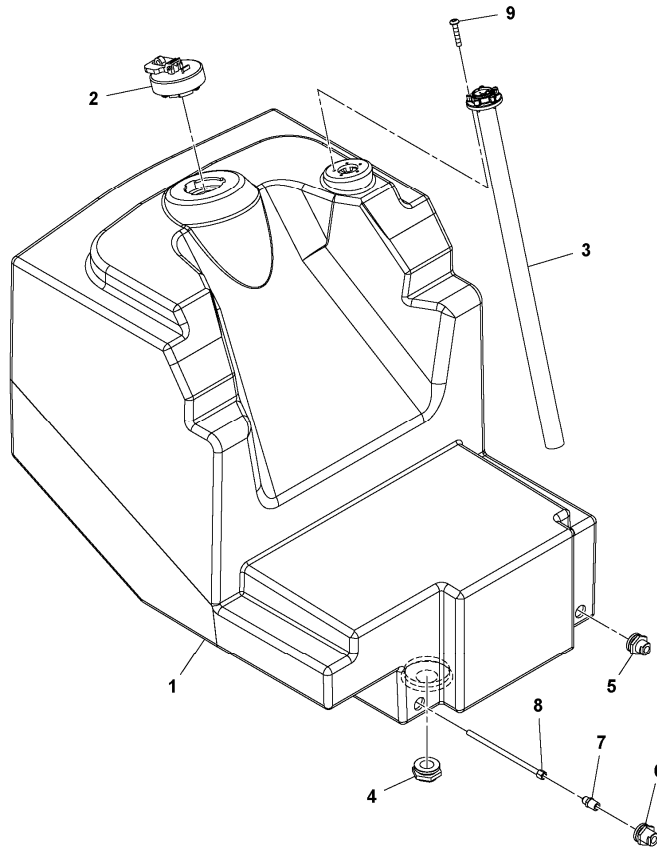

Date: 2014/1/17	Image id: 1051287	Catalogue: 20212	Model: SD160DX
Brand: Volvo	Serial: 197540-999999	Group/Section: 234/150	Title: Fuel Tank Assembly 43845858

Q1-Q5	Option	Option description	
Q1 43845858_0101			

Pos	Part	Q1	Q2	Q3	Q4	Q5	PS	Kit	Description	Option(s)	Remark
1	RM43906296	1							Fuel tank		
2	RM43843622	1							Fuel filler cap		
3	RM13213582	1							Fuel gauge		
4	RM13213624	1							Drain plug		
5	RM13213632	1							Return valve		
6	RM13213681	1							Fuel supply		
7	RM95219713	1							Adapter		
8	RM13213699	1							Tube		
9	RM59266726	5							Screw