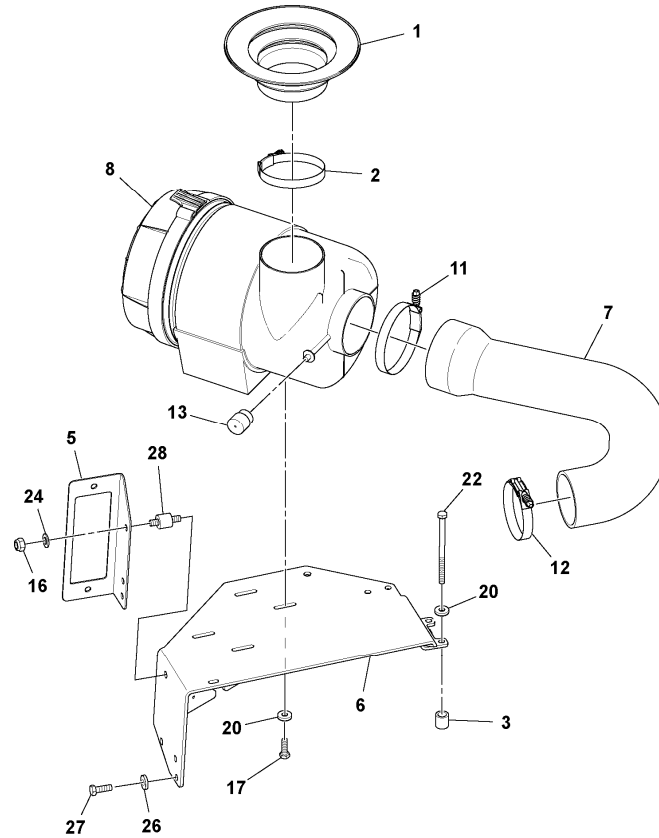

Date: 2014/1/17	Image id: 1052246	Catalogue: 20212	Model: SD160DX
Brand: Volvo	Serial: 197540-999999	Group/Section: 256/100	Title: Air cleaner installation 13417308

Q1-Q5	Option	Option description	
Q1 13417308_0G01			

Pos	Part	Q1	Q2	Q3	Q4	Q5	PS	Kit	Description	Option(s)	Remark
1	RM13880216	1							Bellow		
2	RM20936001	1							Clamp		
3	RM13292354	2							Spacer		
5	RM43881978	1							Bracket		
6	RM13417365	1							Bracket		
7	RM13881149	1							Air inlet pipe		
8	RM43902444	1							Air cleaner		
	RM43904168	1							•Air filter insert		
	RM43904176	1							•Safety filter		
11	RM19288604	1							Clamp		
12	RM13459342	1							Spring clamp