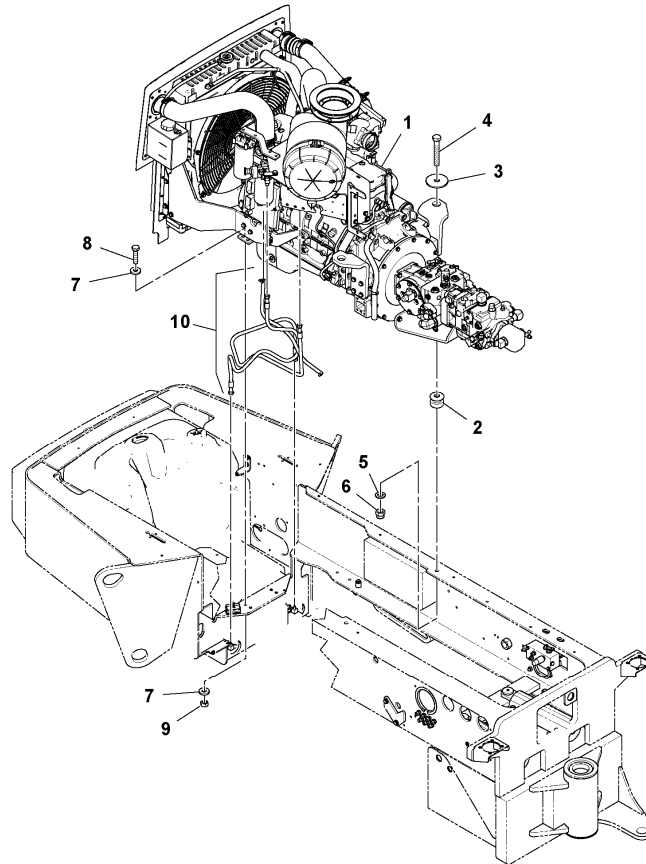

Date: 2014/1/17	Image id: 1037502	Catalogue: 20212	Model: SD160DX
Brand: Volvo	Serial: 197540-999999	Group/Section: 210/100	Title: Engine Installation 43801380_13416078

Section option	Kit	Option description
RM13416078		Tier Three Engine

Q1-Q5	Option	Option description	
Q1 13416078_0101			

Pos	Part	Q1	Q2	Q3	Q4	Q5	PS	Kit	Description	Option(s)	Remark
1		1							Engine		See ref 210/150
2	RM59127720	2							Mounting plate		
3	RM58879768	2							Washer		
4	RM96704952	2							Hexagon screw		
5	RM96738612	2							Plain washer		
6	RM96704630	2							Nut		
7	RM96711833	8							Washer		
8	RM96704556	4							Hexagon screw		

9	VOE971071	4						Hexagon nut		
10		1						Fuel line		See ref 234/200

Date: 2014/1/17	Image id: 1052245	Catalogue: 20212	Model: SD160DX
Brand: Volvo	Serial: 197540-999999	Group/Section: 210/150	Title: Engine assembly 43801398_13416086

Date: 2014/1/17	Image id: 1052244	Catalogue: 20212	Model: SD160DX
Brand: Volvo	Serial: 197540-999999	Group/Section: 210/200	Title: Engine assembly 43801398_13416086

Q1-Q5	Option	Option description	
Q1 13416086_0K01			