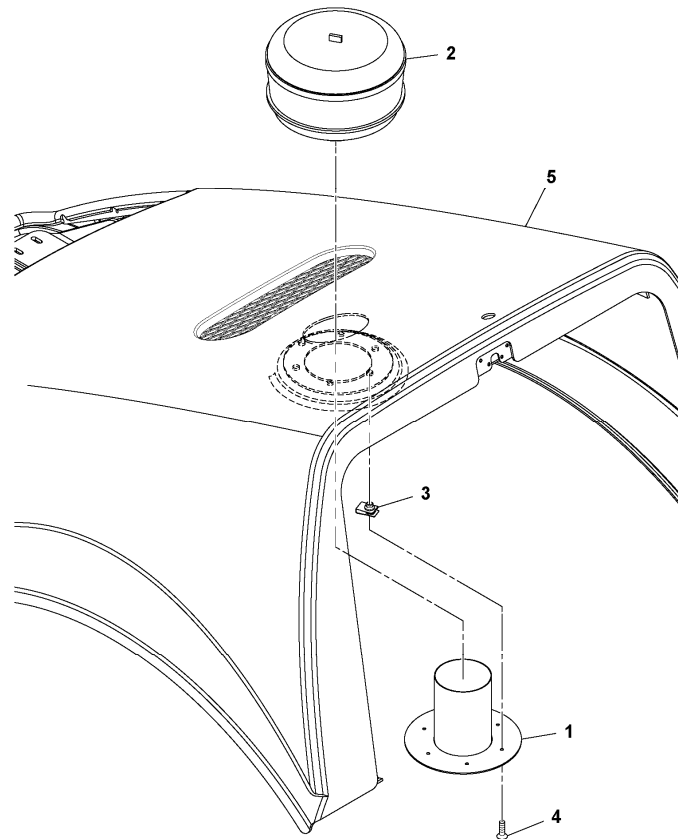

Date: 2014/1/17	Image id: 1037307	Catalogue: 20212	Model: SD160DX
Brand: Volvo	Serial: 197540-999999	Group/Section: 256/150	Title: Air Pre-cleaner Installation OPTIONAL, SD-160, S/N -198743, 13883285

Q1-Q5	Option	Option description	
Q1 13208848_0301			

Pos	Part	Q1	Q2	Q3	Q4	Q5	PS	Kit	Description	Option(s)	Remark
1	RM13273339	1							Mounting plate		
2	RM59081323	1							Pre-cleaner		
	RM59103259	1					SS		•Cover		
	RM58938275	1					SS		•Bowl		
	RM59103267	1					SS		•Sleeve		
	RM59103275	1					SS		•Clamp		
3	RM13186598	6							Nut		
4	RM96728506	6							Screw		
5	RM43931724	1							Bonnet