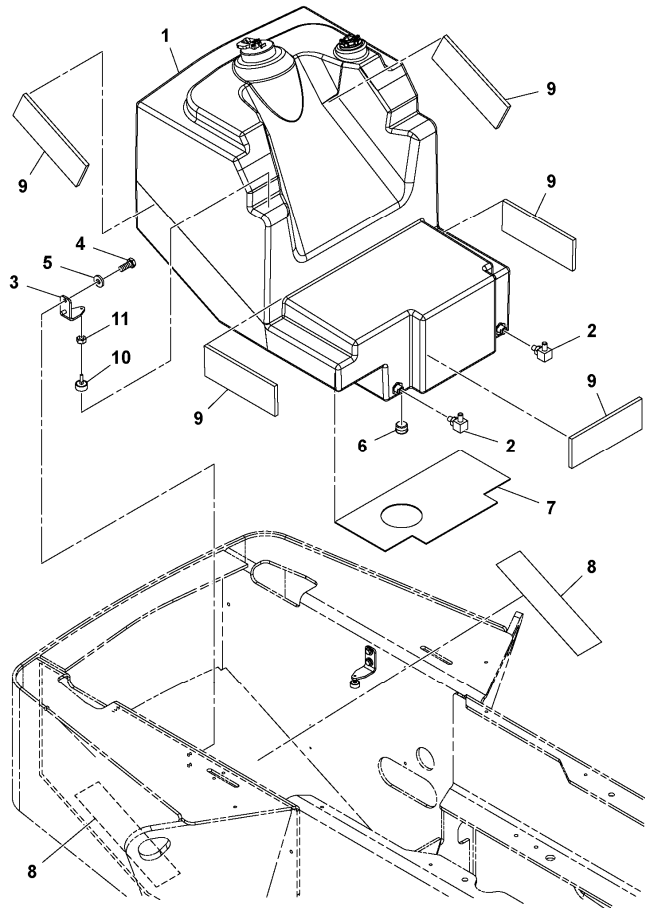

Date: 2014/1/17	Image id: 1037299	Catalogue: 20212	Model: SD160DX
Brand: Volvo	Serial: 197540-999999	Group/Section: 234/100	Title: Fuel Tank Installation 13166301

Q1-Q5	Option	Option description	
Q1 13184205_0301			

Pos	Part	Q1	Q2	Q3	Q4	Q5	PS	Kit	Description	Option(s)	Remark
1		1							Fuel tank		See ref 234/150
2	RM95329975	2							Adapter		
3	RM13418215	2							Bracket		
4	RM96702287	4							Hexagon screw		
5	RM96711833	4							Washer		
6	RM59144428	1							Magnetic plug		
7	RM19331032	1							Tank protection		
8	RM59290726	2					OP		Tape		
9	RM13184932	5					OP		Guard plate		
10	RM13418132	2							Bolt		
11	RM95922894	2							Hexagon nut