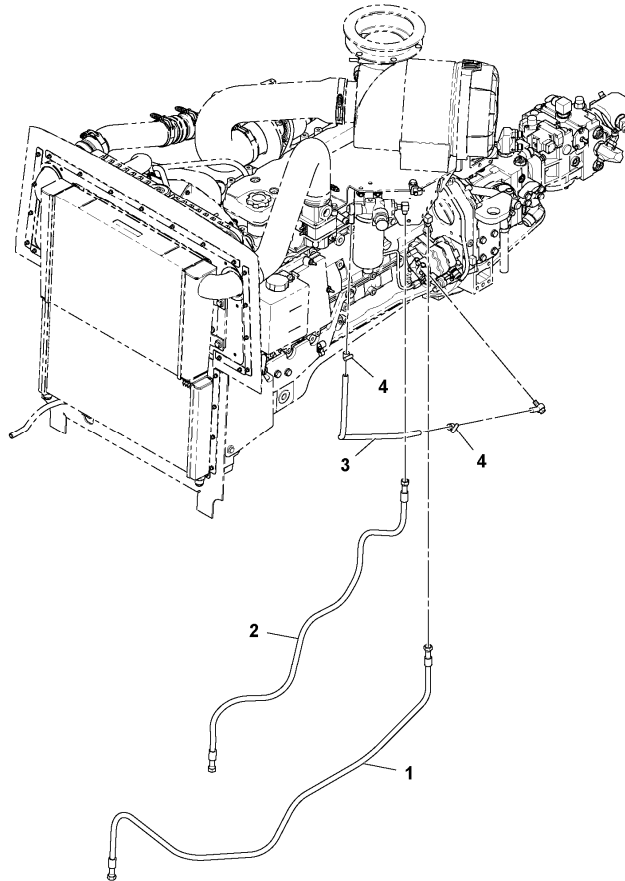

Date: 2014/1/17	Image id: 1037526	Catalogue: 20212	Model: SD160DX
Brand: Volvo	Serial: 197540-999999	Group/Section: 234/200	Title: Fuel Line Installation 19285832

Q1-Q5	Option	Option description	
Q1 19285832_0001			

Pos	Part	Q1	Q2	Q3	Q4	Q5	PS	Kit	Description	Option(s)	Remark
1	RM43876820	1							Hose assembly		
2	RM43876812	1							Hose assembly		
3	RM43800143	1						OP	Fuel hose		
4	RM50274299	2							Hose clamp