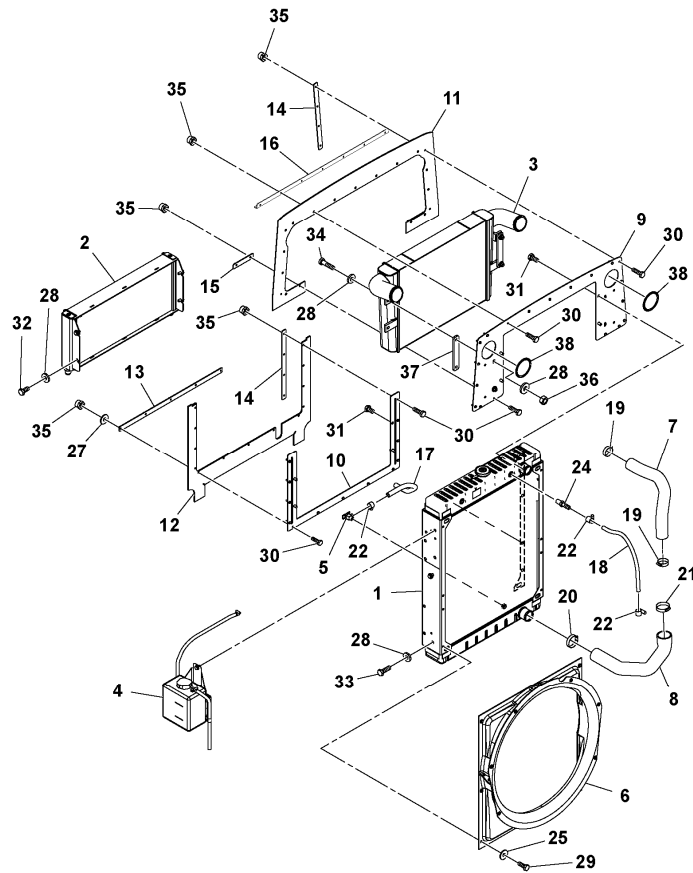

Date: 2014/1/17	Image id: 1052258	Catalogue: 2012	Model: SD160DX
Brand: Volvo	Serial: 197540-999999	Group/Section: 261/100	Title: Oil Cooler Assembly 13353081

Q1-Q5	Option	Option description	
Q1 43888031_0B01			

Pos	Part	Q1	Q2	Q3	Q4	Q5	PS	Kit	Description	Option(s)	Remark
1	RM43840180	1							Radiator		
2	RM43840198	1							Oil cooler		
3	RM43840206	1							Charge air cooler		
4		1							coolant Recovery Bottle		See ref 261/150
5	RM58848920	1							Drain		
6	RM13272547	1							Fan shroud		
7	RM13417894	1							Radiator hose		
8	RM13279666	1							Radiator hose		
9	RM13279278	1							Baffle		
10	RM13322193	1							Baffle plate