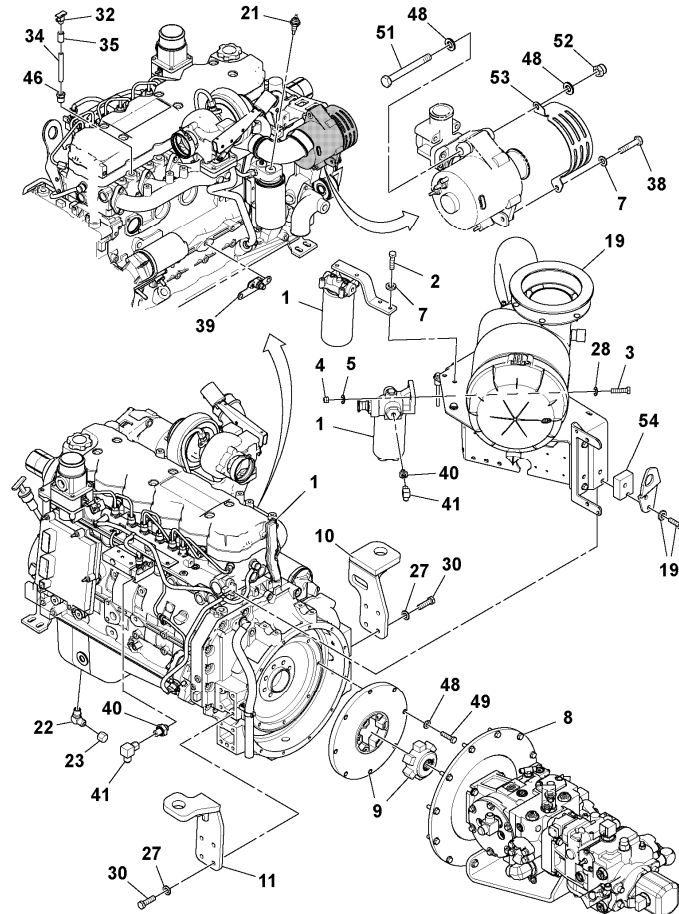

Date: 2014/1/17	Image id: 1037502	Catalogue: 20212	Model: SD160DX
Brand: Volvo	Serial: 197540-999999	Group/Section: 210/100	Title: Engine Installation 43801380_13416078

Section option	Kit	Option description
RM13416078		Tier Three Engine

Q1-Q5	Option	Option description	
Q1 13416078_0101			

Pos	Part	Q1	Q2	Q3	Q4	Q5	PS	Kit	Description	Option(s)	Remark
1		1							Engine		See ref 210/150
2	RM59127720	2							Mounting plate		
3	RM58879768	2							Washer		
4	RM96704952	2							Hexagon screw		
5	RM96738612	2							Plain washer		
6	RM96704630	2							Nut		
7	RM96711833	8							Washer		
8	RM96704556	4							Hexagon screw		

9	VOE971071	4						Hexagon nut		
10		1						Fuel line		See ref 234/200

Date: 2014/1/17	Image id: 1052245	Catalogue: 20212	Model: SD160DX
Brand: Volvo	Serial: 197540-999999	Group/Section: 210/150	Title: Engine assembly 43801398_13416086

Date: 2014/1/17	Image id: 1052244	Catalogue: 20212	Model: SD160DX
Brand: Volvo	Serial: 197540-999999	Group/Section: 210/200	Title: Engine assembly 43801398_13416086

Q1-Q5	Option	Option description	
Q1 13416086_0K01			