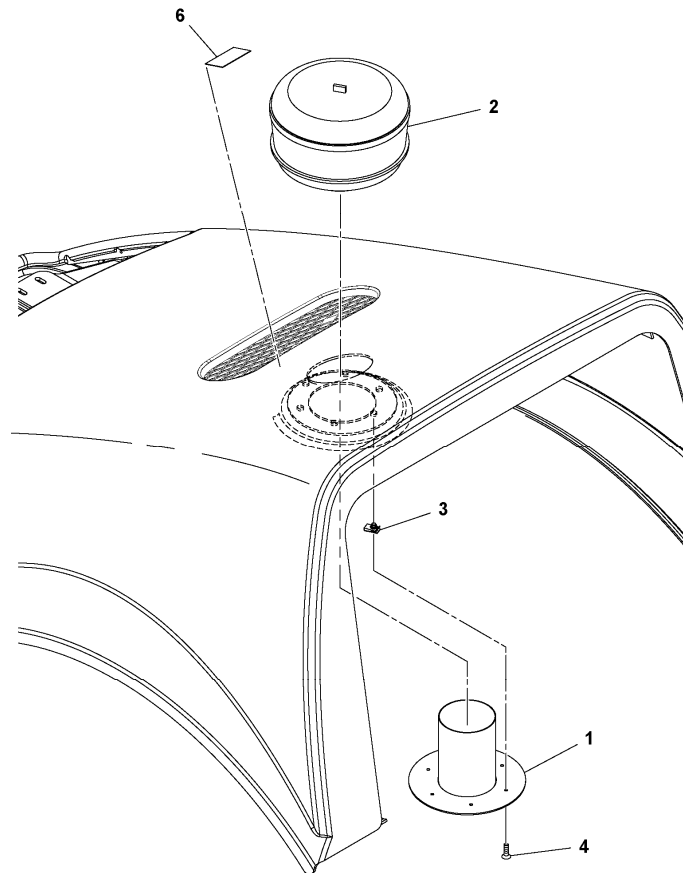

Date: 2014/1/17	Image id: 1037797	Catalogue: 20212	Model: SD160DX
Brand: Volvo	Serial: 197540-999999	Group/Section: 256/200	Title: Air Pre-cleaner Installation OPTIONAL,SD-190DX/ SD-200DX, S/N -198743, 19285709

Q1-Q5	Option	Option description	
Q1 13307319_0101			

Pos	Part	Q1	Q2	Q3	Q4	Q5	PS	Kit	Description	Option(s)	Remark
1	RM13273339	1							Mounting plate		
2	RM59081323	1							Pre-cleaner		
	RM59103259	1					SS		•Cover		
	RM58938275	1					SS		•Bowl		
	RM59103267	1					SS		•Sleeve		
	RM59103275	1					SS		•Clamp		
3	RM13186598	6							Nut		
4	RM96728506	6							Screw		
5	RM19285691	1					SS		Bonnet		See footnote 2624)
6	RM59087452	1							Decal