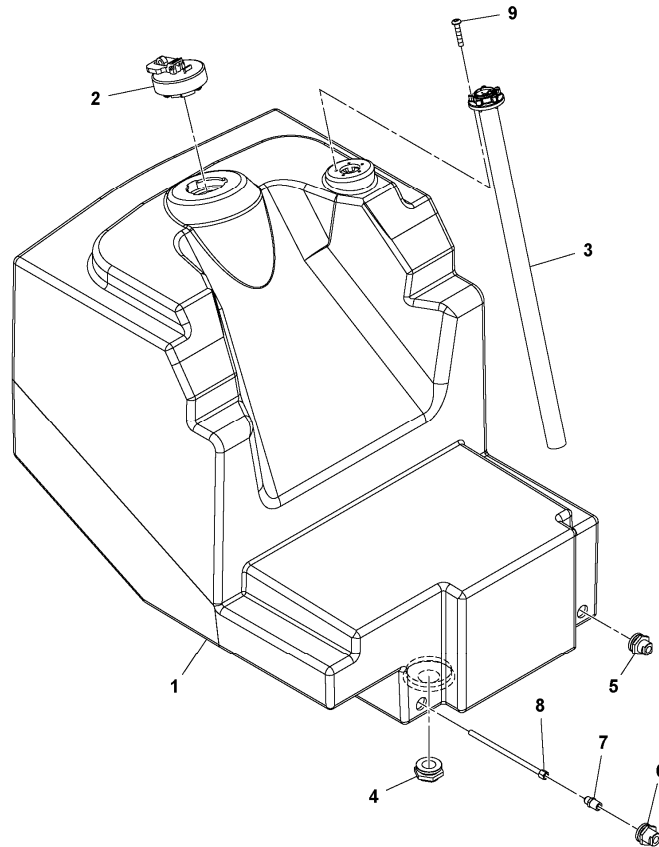

Date: 2014/1/20	Image id: 1051287	Catalogue: 20212	Model: SD190DX
Brand: Volvo	Serial: 197455-999999	Group/Section: 234/150	Title: Fuel Tank Assembly 43845858

Q1-Q5	Option	Option description	
Q1 43845858_0101			

Pos	Part	Q1	Q2	Q3	Q4	Q5	PS	Kit	Description	Option(s)	Remark
1	RM43906296	1							Fuel tank		
2	RM43843622	1							Fuel filler cap		
3	RM13213582	1							Fuel gauge		
4	RM13213624	1							Drain plug		
5	RM13213632	1							Return valve		
6	RM13213681	1							Fuel supply		
7	RM95219713	1							Adapter		
8	RM13213699	1							Tube		
9	RM59266726	5							Screw