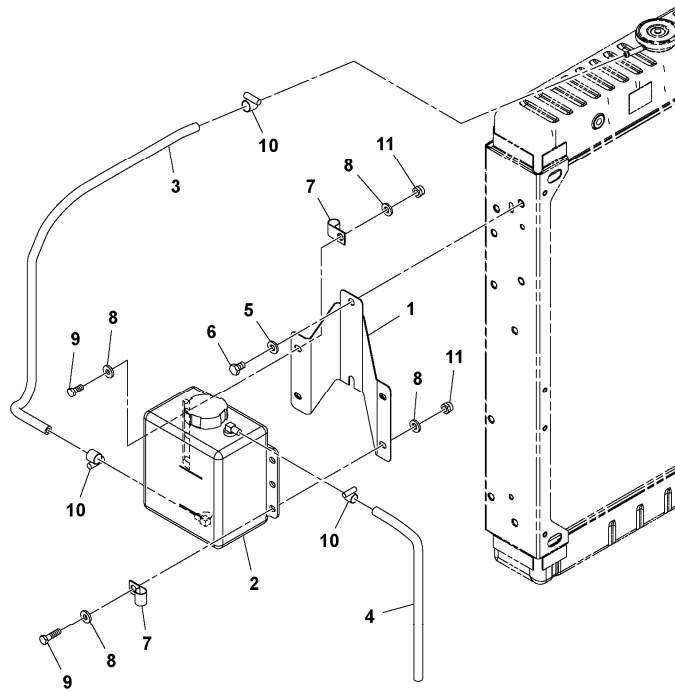

Date: 2014/1/20	Image id: 1037330	Catalogue: 20212	Model: SD190DX
Brand: Volvo	Serial: 197455-999999	Group/Section: 261/150	Title: Expansion tank 13292479

Q1-Q5	Option	Option description	
Q1 13299698_0001			

Pos	Part	Q1	Q2	Q3	Q4	Q5	PS	Kit	Description	Option(s)	Remark
1	RM43897420	1							Bracket		
2	RM58802851	1							Plastic bottle		
	RM59154807	1							•Cap		
3	RM13216734	1							Hose assembly		
4	RM59242263	1							Hose assembly		
5	RM96741046	2							Plain washer		
6	RM96702279	2							Hexagon screw		
7	RM59103598	2							Clamp		
8	RM96741038	8							Washer		
9	RM96702659	4							Hexagon screw		
10	RM50274299	3							Hose clamp