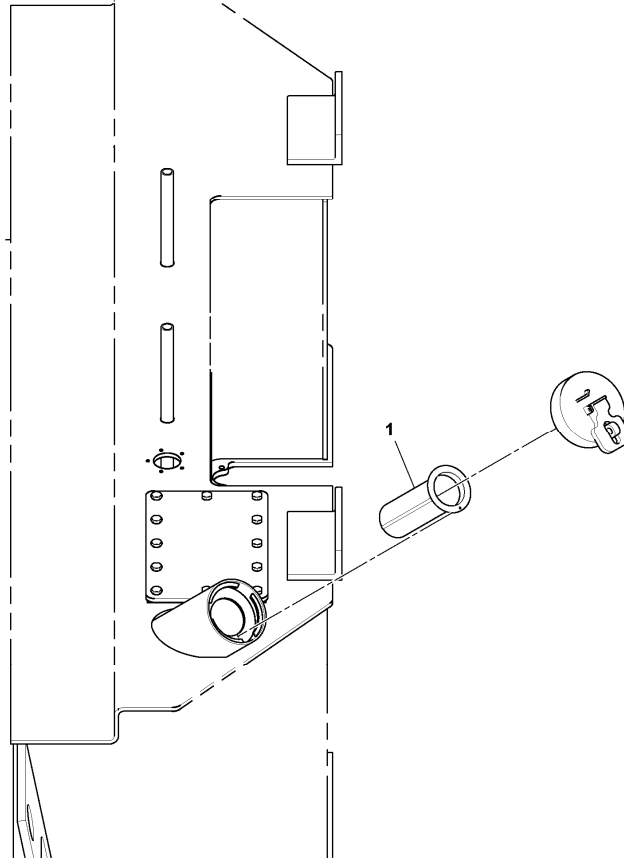

Date: 2014/1/20	Image id: 1035757	Catalogue: 20212	Model: SD190DX
Brand: Volvo	Serial: 197455-999999	Group/Section: 233/100	Title: Fuel Strainer Installation OPTIONAL, 13235015

Section option	Kit	Option description
RM13235015		Fuel Fill Strainer.

Q1-Q5	Option	Option description
Q1 13235015_0001		

Pos	Part	Q1	Q2	Q3	Q4	Q5	PS	Kit	Description	Option(s)	Remark
1	RM13235007	1							Strainer