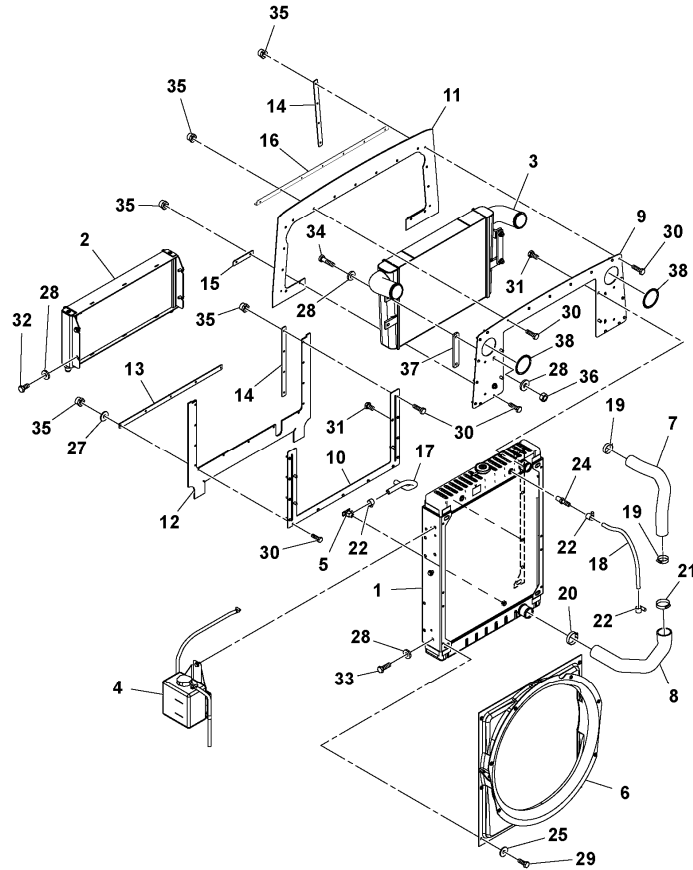

Date: 2014/1/20	Image id: 1052258	Catalogue: 2012	Model: SD190DX
Brand: Volvo	Serial: 197455-999999	Group/Section: 261/100	Title: Oil Cooler Assembly 13353081

Q1-Q5	Option	Option description	
Q1 43888031_0B01			

Pos	Part	Q1	Q2	Q3	Q4	Q5	PS	Kit	Description	Option(s)	Remark
1	RM43840180	1							Radiator		
2	RM43840198	1							Oil cooler		
3	RM43840206	1							Charge air cooler		
4		1							coolant Recovery Bottle		See ref 261/150
5	RM58848920	1							Drain		
6	RM13272547	1							Fan shroud		
7	RM13417894	1							Radiator hose		
8	RM13279666	1							Radiator hose		
9	RM13279278	1							Baffle		
10	RM13322193	1							Baffle plate