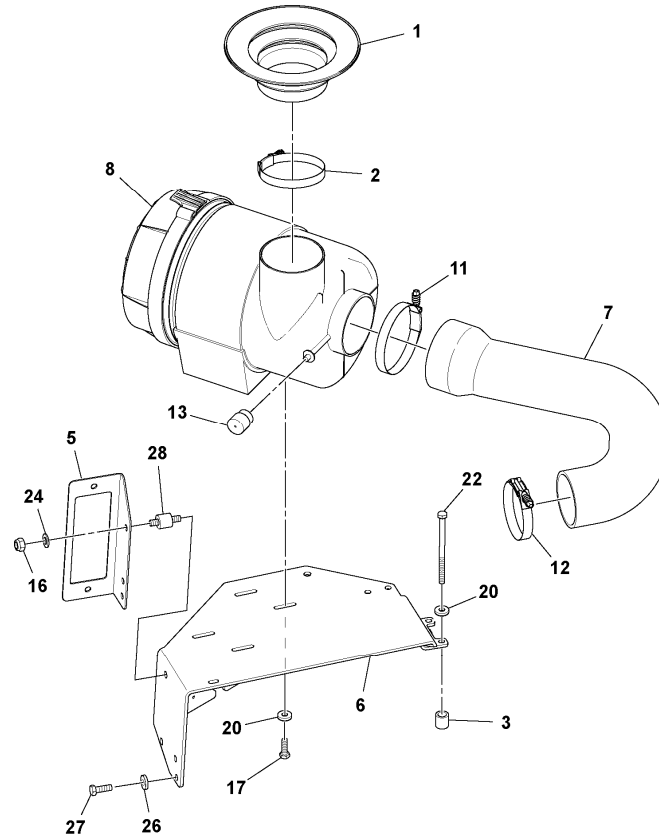

Date: 2014/1/20	Image id: 1052246	Catalogue: 20212	Model: SD190DX
Brand: Volvo	Serial: 197455-999999	Group/Section: 256/100	Title: Air cleaner installation 13417308

Q1-Q5	Option	Option description	
Q1 13417308_0G01			

Pos	Part	Q1	Q2	Q3	Q4	Q5	PS	Kit	Description	Option(s)	Remark
1	RM13880216	1							Bellow		
2	RM20936001	1							Clamp		
3	RM13292354	2							Spacer		
5	RM43881978	1							Bracket		
6	RM13417365	1							Bracket		
7	RM13881149	1							Air inlet pipe		
8	RM43902444	1							Air cleaner		
	RM43904168	1							•Air filter insert		
	RM43904176	1							•Safety filter		
11	RM19288604	1							Clamp		
12	RM13459342	1							Spring clamp