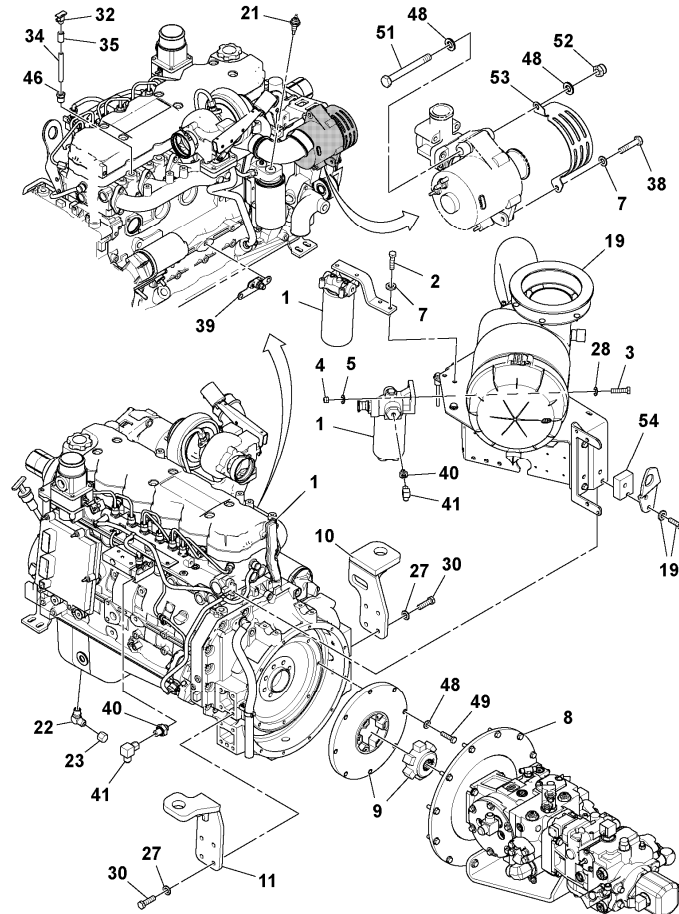

Date: 2014/1/20	Image id: 1037502	Catalogue: 20212	Model: SD190DX
Brand: Volvo	Serial: 197455-999999	Group/Section: 210/100	Title: Engine Installation 43801380_13416078

Section option	Kit	Option description
RM13416078		Tier Three Engine

Q1-Q5	Option	Option description	
Q1 13416078_0101			

Pos	Part	Q1	Q2	Q3	Q4	Q5	PS	Kit	Description	Option(s)	Remark
1		1							Engine		See ref 210/150
2	RM59127720	2							Mounting plate		
3	RM58879768	2							Washer		
4	RM96704952	2							Hexagon screw		
5	RM96738612	2							Plain washer		
6	RM96704630	2							Nut		
7	RM96711833	8							Washer		
8	RM96704556	4							Hexagon screw		

9	VOE971071	4							Hexagon nut		
10		1							Fuel line		See ref 234/200

Date: 2014/1/20	Image id: 1052245	Catalogue: 2012	Model: SD190DX
Brand: Volvo	Serial: 197455-999999	Group/Section: 210/150	Title: Engine assembly 43801398_13416086