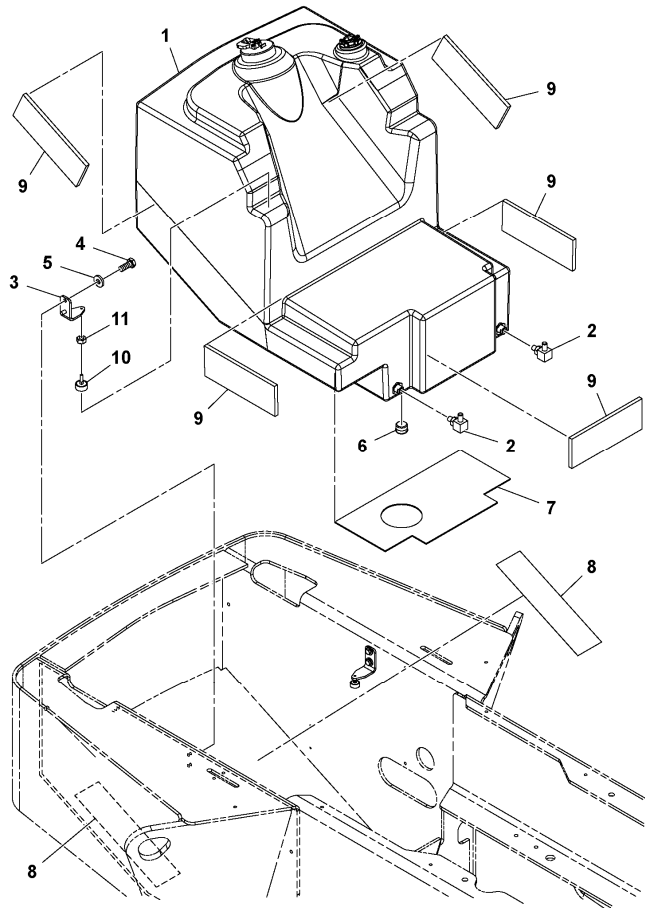

Date: 2014/1/20	Image id: 1037299	Catalogue: 20212	Model: SD190DX
Brand: Volvo	Serial: 197455-999999	Group/Section: 234/100	Title: Fuel Tank Installation 13166301

Q1-Q5	Option	Option description	
Q1 13184205_0301			

Pos	Part	Q1	Q2	Q3	Q4	Q5	PS	Kit	Description	Option(s)	Remark
1		1							Fuel tank		See ref 234/150
2	RM95329975	2							Adapter		
3	RM13418215	2							Bracket		
4	RM96702287	4							Hexagon screw		
5	RM96711833	4							Washer		
6	RM59144428	1							Magnetic plug		
7	RM19331032	1							Tank protection		
8	RM59290726	2					OP		Tape		
9	RM13184932	5					OP		Guard plate		
10	RM13418132	2							Bolt		
11	RM95922894	2							Hexagon nut