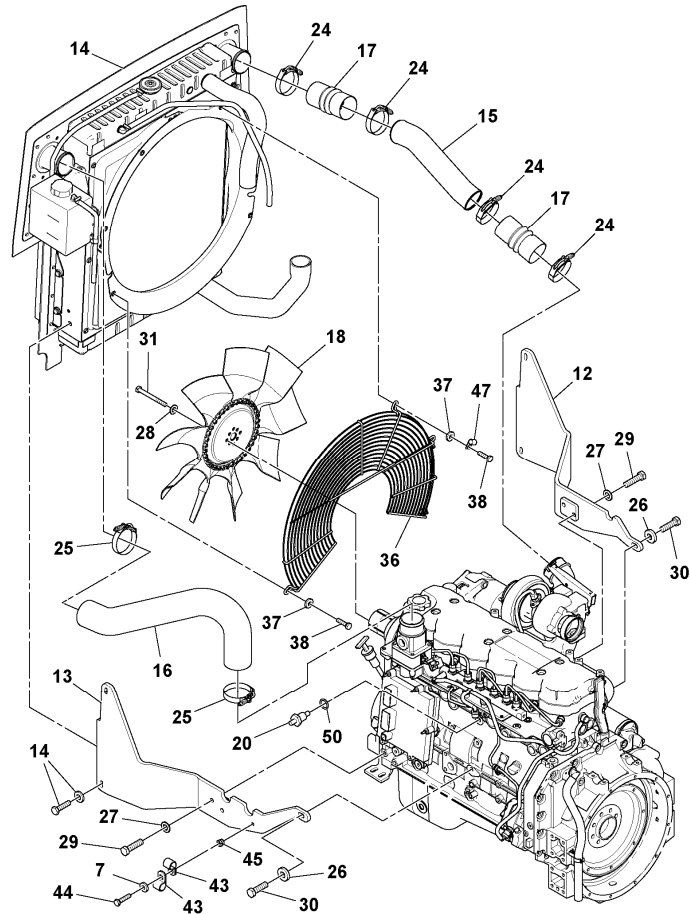

Date: 2014/1/20	Image id: 1052244	Catalogue: 20212	Model: SD190DX
Brand: Volvo	Serial: 197455-999999	Group/Section: 210/200	Title: Engine assembly 43801398_13416086

Q1-Q5	Option	Option description	
Q1 13416086_0K01			

Pos	Part	Q1	Q2	Q3	Q4	Q5	PS	Kit	Description	Option(s)	Remark
7	RM96741038	3							Washer		
12	RM13218599	1							Radiator bracket		LH
13	RM13417951	1							Bracket		RH
14		1							Oil Cooler		See ref 261/100
15	RM13417142	1							Tube		
16	RM13417118	1							Tube		
17	RM13232202	2							Connector		
18	RM13157151	1							Cooling fan suction		
20	RM19285584	1							Temperature sensor		
24	RM54680079	4							Clamp		
25	RM54680087	2							Clamp