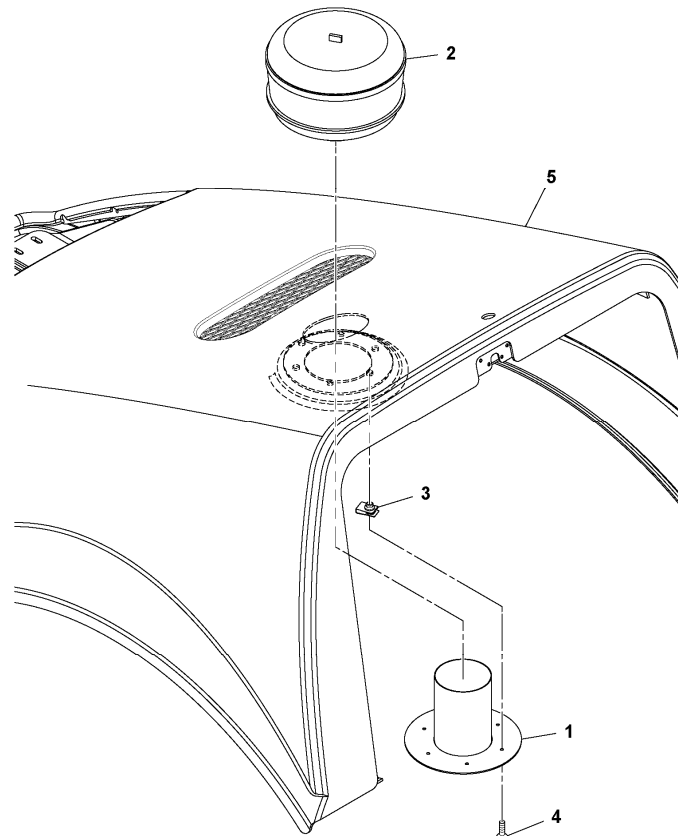

Date: 2014/1/20	Image id: 1037307	Catalogue: 20212	Model: SD190DX
Brand: Volvo	Serial: 197455-999999	Group/Section: 256/150	Title: Air Pre-cleaner Installation OPTIONAL, SD-160, S/N -198743, 13883285

Q1-Q5	Option	Option description	
Q1 13208848_0301			

Pos	Part	Q1	Q2	Q3	Q4	Q5	PS	Kit	Description	Option(s)	Remark
1	RM13273339	1							Mounting plate		
2	RM59081323	1							Pre-cleaner		
	RM59103259	1					SS		•Cover		
	RM58938275	1					SS		•Bowl		
	RM59103267	1					SS		•Sleeve		
	RM59103275	1					SS		•Clamp		
3	RM13186598	6							Nut		
4	RM96728506	6							Screw		
5	RM43931724	1							Bonnet