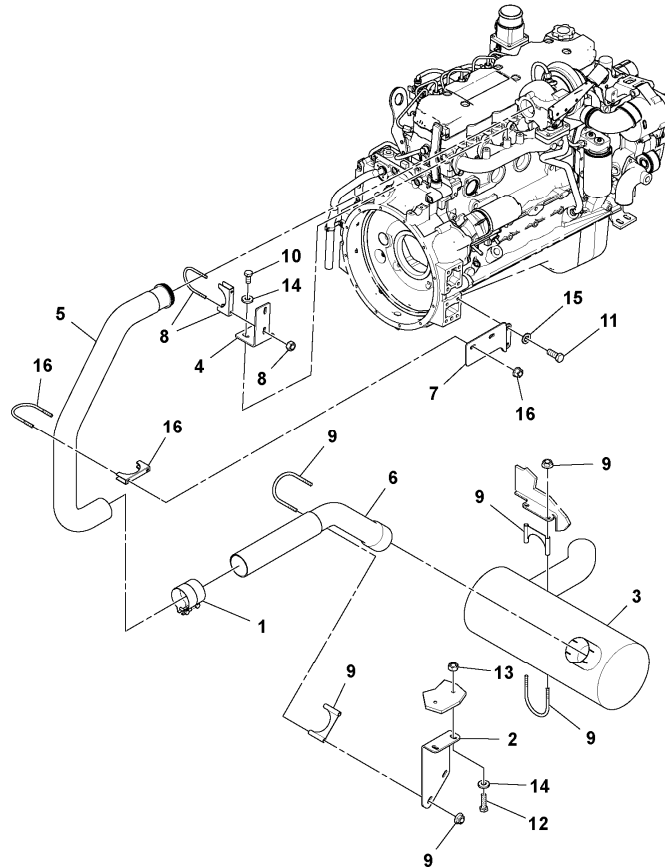

Date: 2014/1/20	Image id: 1052248	Catalogue: 20212	Model: SD190DX
Brand: Volvo	Serial: 197455-999999	Group/Section: 252/100	Title: Exhaust Installation EPROD 13843511, LPROD 12760966

Q1-Q5	Option	Option description	
Q1 13843511_0301			
Q2 12760966_0101			

Pos	Part	Q1	Q2	Q3	Q4	Q5	PS	Kit	Description	Option(s)	Remark
1	RM13093075	1							Clamp		
1	RM45795531		1						Clamp		
2	RM13169362	1	1						Bracket		
3	RM43936046	1	1						Silencer		
4	RM13418439	1	1						Bracket		
5	RM13418447	1							Exhaust pipe		
5	VOE12760513		1						Exhaust pipe		
6	RM13885900	1							Exhaust pipe		
6	VOE12760512		1						Exhaust pipe