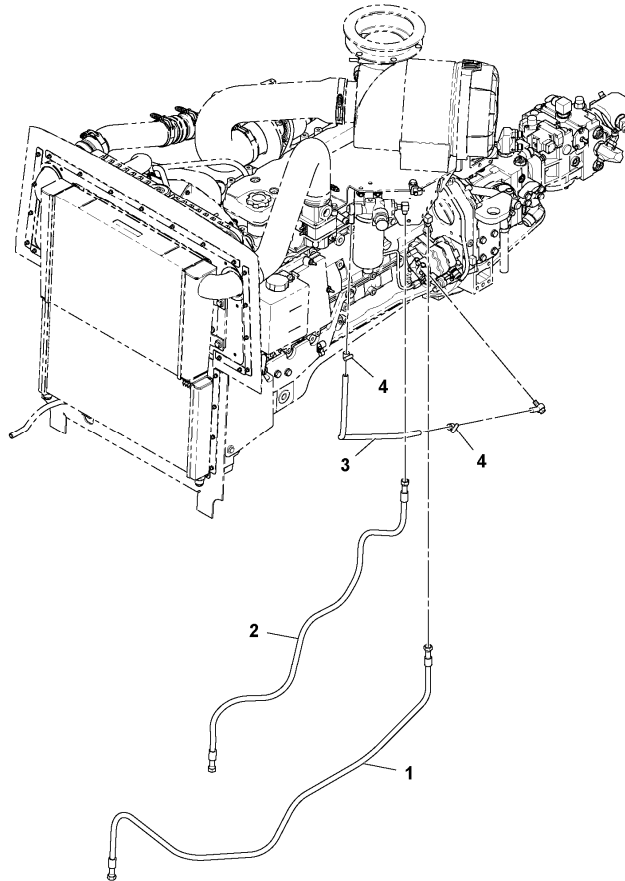

Date: 2014/1/20	Image id: 1037526	Catalogue: 20212	Model: SD190DX
Brand: Volvo	Serial: 197455-999999	Group/Section: 234/200	Title: Fuel Line Installation 19285832

Q1-Q5	Option	Option description	
Q1 19285832_0001			

Pos	Part	Q1	Q2	Q3	Q4	Q5	PS	Kit	Description	Option(s)	Remark
1	RM43876820	1							Hose assembly		
2	RM43876812	1							Hose assembly		
3	RM43800143	1					OP		Fuel hose		
4	RM50274299	2							Hose clamp