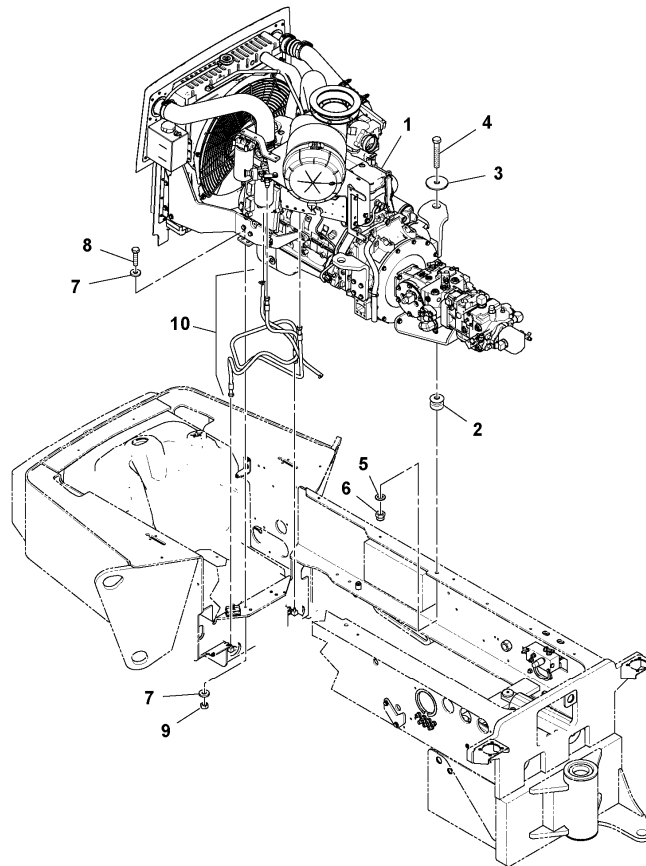

Date: 2014/1/20	Image id: 1037502	Catalogue: 20212	Model: SD190DX
Brand: Volvo	Serial: 197455-999999	Group/Section: 210/100	Title: Engine Installation 43801380_13416078

Section option	Kit	Option description
RM13416078		Tier Three Engine

Q1-Q5	Option	Option description	
Q1 13416078_0101			

Pos	Part	Q1	Q2	Q3	Q4	Q5	PS	Kit	Description	Option(s)	Remark
1		1							Engine		See ref 210/150
2	RM59127720	2							Mounting plate		
3	RM58879768	2							Washer		
4	RM96704952	2							Hexagon screw		
5	RM96738612	2							Plain washer		
6	RM96704630	2							Nut		
7	RM96711833	8							Washer		
8	RM96704556	4							Hexagon screw		

9	VOE971071	4							Hexagon nut		
10		1							Fuel line		See ref 234/200

Date: 2014/1/20	Image id: 1052245	Catalogue: 2012	Model: SD190DX
Brand: Volvo	Serial: 197455-999999	Group/Section: 210/150	Title: Engine assembly 43801398_13416086