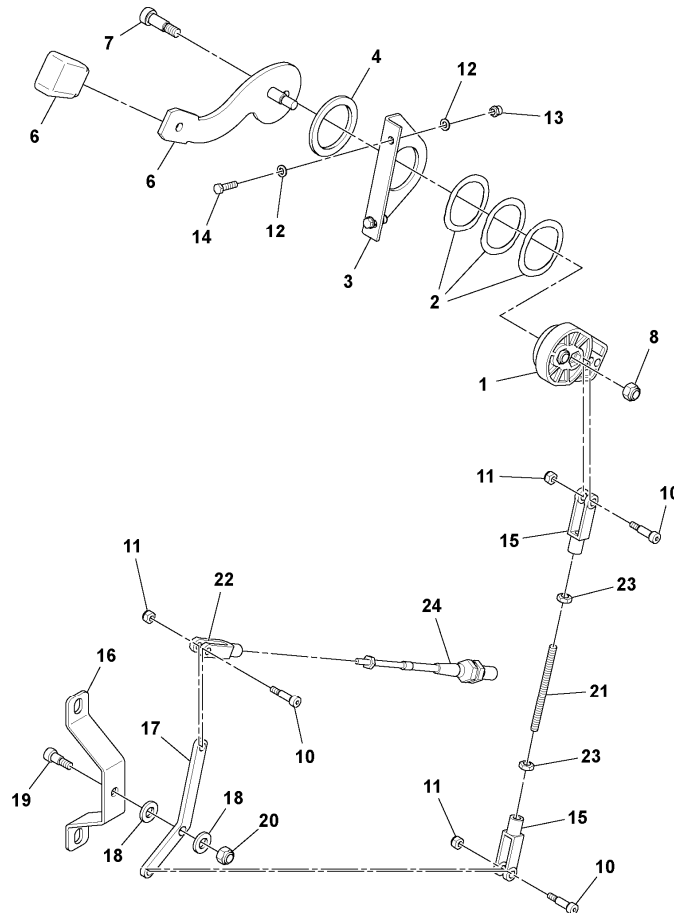

Date: 2013/12/27	Image id: 1037959	Catalogue: 20173	Model: SD25D
Brand: Volvo	Serial: 197379-999999	Group/Section: 272/100	Title: Throttle Assembly 13352265

Q1-Q5	Option	Option description	
Q1 13352265_0001			

Pos	Part	Q1	Q2	Q3	Q4	Q5	PS	Kit	Description	Option(s)	Remark
1	RM59219287	1							Control lever		
2	RM59219261	3							Washer		
3	RM59226548	1							Bracket		
4	RM59219253	1							Friction washer		
5	RM59219279	1							Control lever		
6	RM59219246	1							Hand lever		
7	RM95326609	2							Hexagon screw		
8	RM95923314	2							Lock nut		
10	RM95860052	3							Screw		
11	RM95943346	3							Nut		
12	RM96738554	4							Plain washer