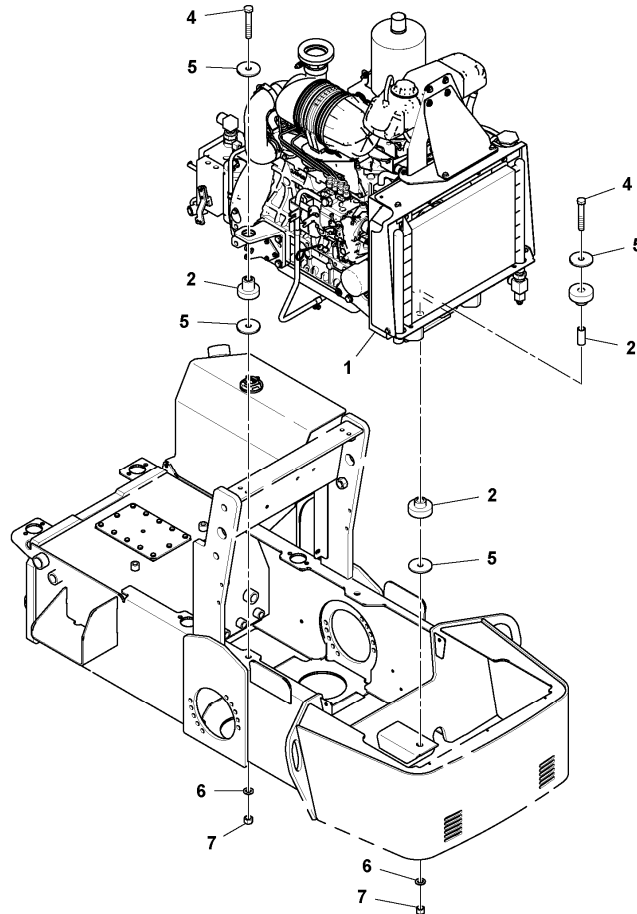

Date: 2013/12/27	Image id: 1037954	Catalogue: 20173	Model: SD25D
Brand: Volvo	Serial: 197379-999999	Group/Section: 218/100	Title: Engine Installation 13326343, 43854165

Q1-Q5	Option	Option description	
Q1 13326343_0501			

Pos	Part	Q1	Q2	Q3	Q4	Q5	PS	Kit	Description	Option(s)	Remark
1		1							Engine		SN -201053 See ref 210/100
		1							Engine		SN 201053- See ref 210/200
2	RM59256982	3							Rubber damper		
4	RM96739982	3							Hexagon screw		
5	RM59256545	6							Washer		
6	RM96738612	3							Plain washer		
7	RM96703657	3							Hexagon nut