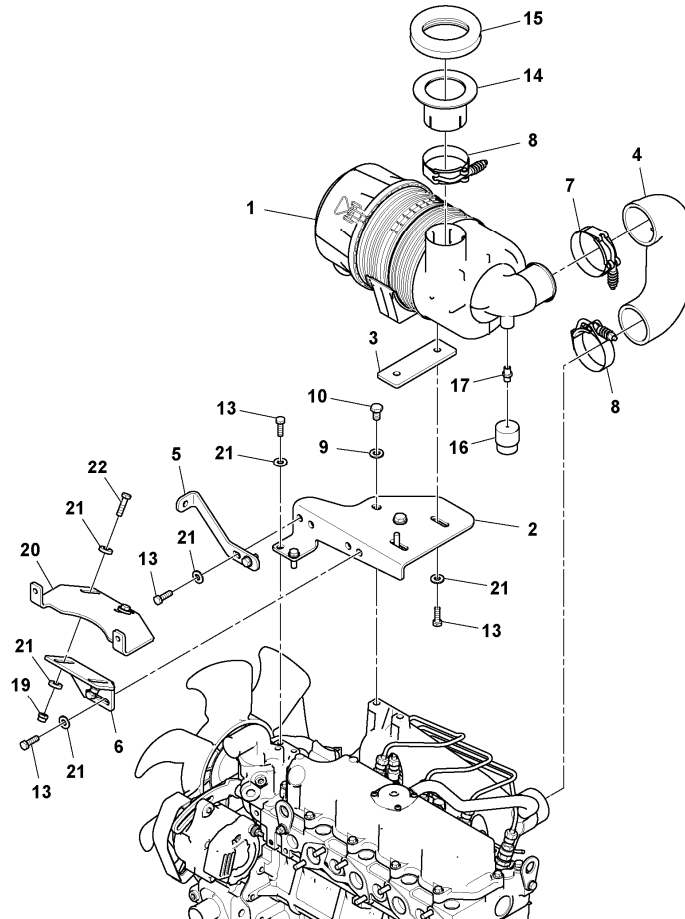

Date: 2013/12/27	Image id: 1051402	Catalogue: 20173	Model: SD25D
Brand: Volvo	Serial: 197379-999999	Group/Section: 256/100	Title: Air cleaner installation 43923432

Q1-Q5	Option	Option description	
Q1 43923432_0101			

Pos	Part	Q1	Q2	Q3	Q4	Q5	PS	Kit	Description	Option(s)	Remark
1	RM43919059	1							Air cleaner		
	RM22370662	1					OP		•Cover		
	RM43921238	1							•Air filter		PRIMARY FILTER ELEMENT
	RM43921246	1							•Safety filter		SAFETY FILTER ELEMENT
	RM22370704	1							•Valve		DUST EJECTOR
	RM22370712	2							•Clip		
2	RM13325428	1							Bracket		
3	RM13325436	1							Spacer		
4	RM13325147	1							Air hose		
5	RM13324934	1							Bracket