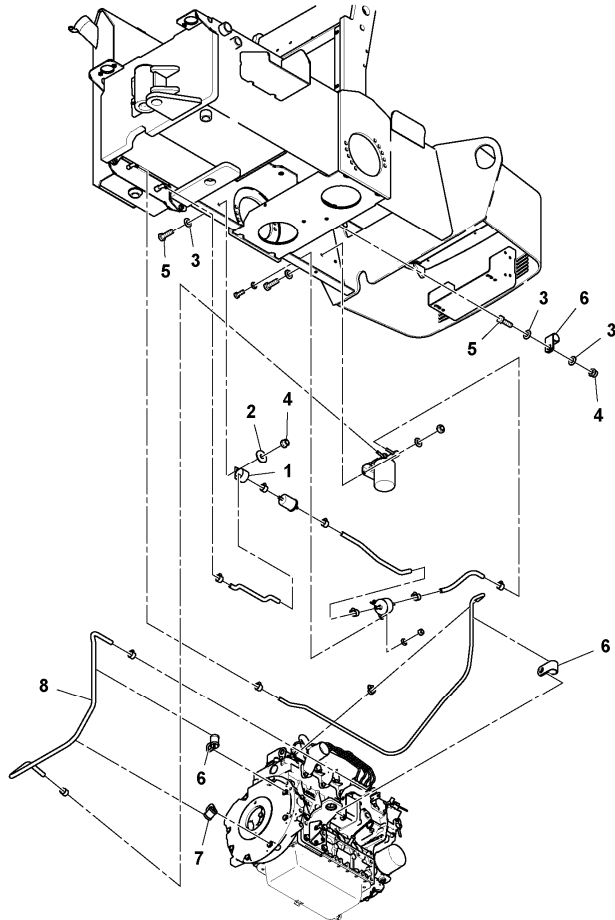

Date: 2013/12/27	Image id: 1051391	Catalogue: 20173	Model: SD25D
Brand: Volvo	Serial: 197379-999999	Group/Section: 234/200	Title: Fuel Line Installation 1335532

Q1-Q5	Option	Option description	
Q1 1335532_0101			

Pos	Part	Q1	Q2	Q3	Q4	Q5	PS	Kit	Description	Option(s)	Remark
1	RM95378873	1							Hose clamp		
2	RM96740204	1							Washer		
3	RM96741038	3							Washer		
4	RM96704606	2							Lock nut		
5	RM96702659	2							Hexagon screw		
6	RM95368338	2							Hose clamp		
7	RM59117317	2							Clamp		
8	RM59122549	1							Hose assembly