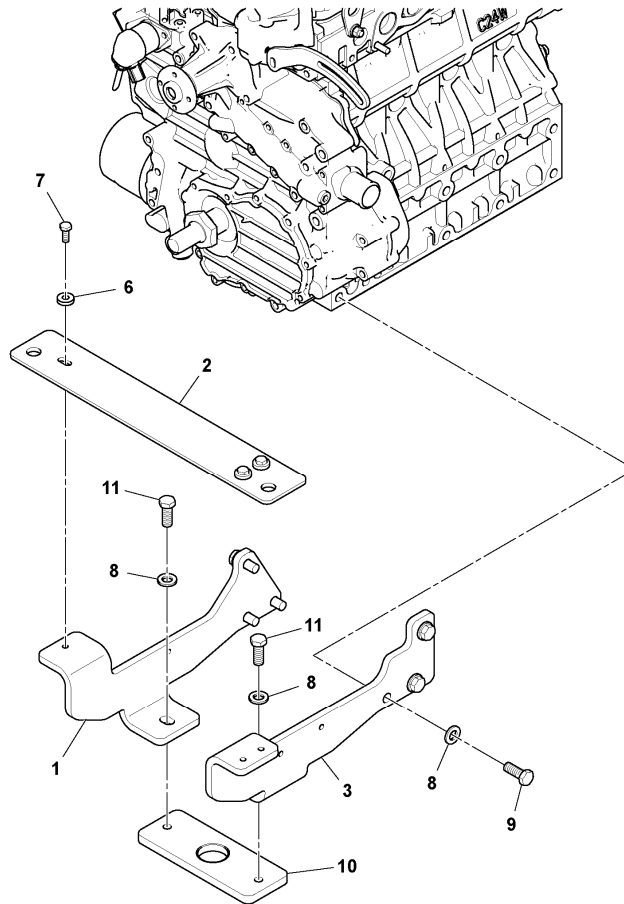

Date: 2013/12/27	Image id: 1037949	Catalogue: 20173	Model: SD25D
Brand: Volvo	Serial: 197379-999999	Group/Section: 261/100	Title: Radiator/Engine Mounts Installation 13325220

Q1-Q5	Option	Option description	
Q1 13325220_0101			

Pos	Part	Q1	Q2	Q3	Q4	Q5	PS	Kit	Description	Option(s)	Remark
1	RM13325246	1							Plate		RH
2	RM59226399	1							Mounting plate		TOP
3	RM13325238	1							Plate		LH
6	RM96712674	3							Washer		
7	RM96702824	3							Hexagon screw		
8	RM96738596	8							Washer		
9	RM96729595	6							Hexagon screw		
10	RM59256552	1							Mounting plate		FRONT
11	RM96702311	2							Hexagon screw