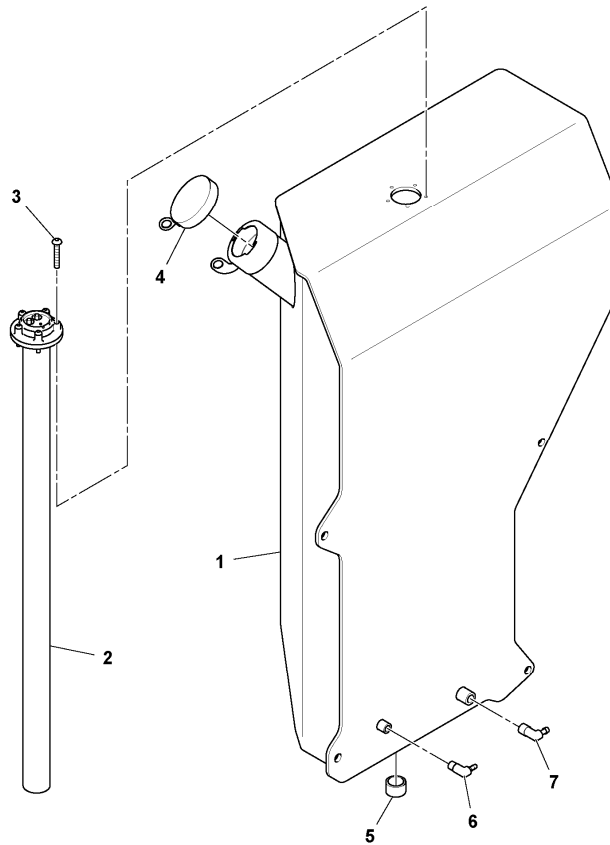

Date: 2013/12/27	Image id: 1037950	Catalogue: 20173	Model: SD25D
Brand: Volvo	Serial: 197379-999999	Group/Section: 234/100	Title: Fuel Tank Installation 13325469

Q1-Q5	Option	Option description	
Q1 13325469_0201			

Pos	Part	Q1	Q2	Q3	Q4	Q5	PS	Kit	Description	Option(s)	Remark
1	RM13451331	1							Fuel tank		
2	RM13213582	1							Fuel gauge		
3	RM96740436	5							Screw		
4	RM54581236	1							Fuel filler cap		
5	RM13356738	1							Magnetic plug		
6	RM59229617	1							Elbow		
7	RM59303289	1							Adapter