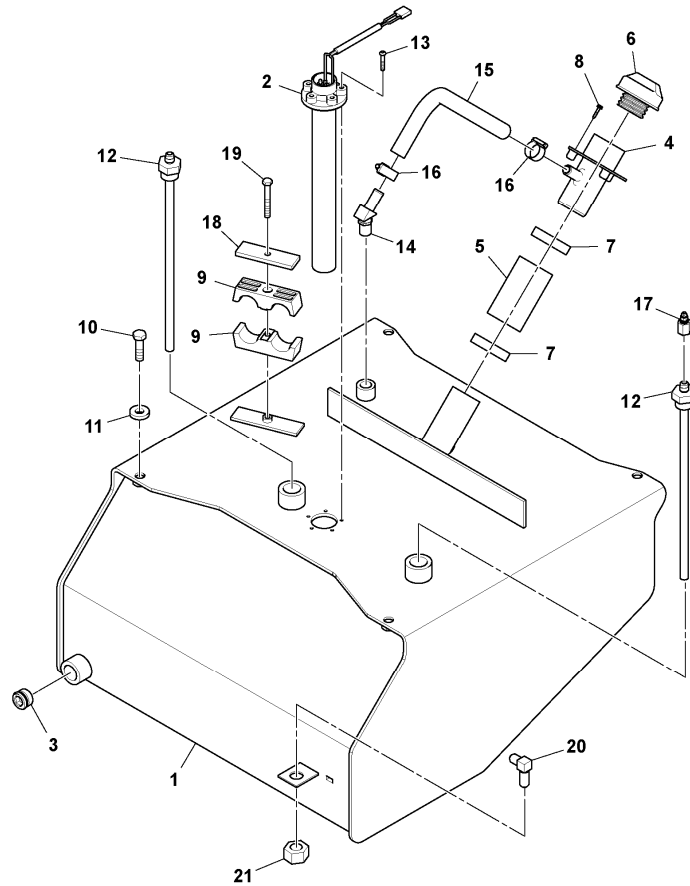

Date: 2013/12/27	Image id: 1054349	Catalogue: 20175	Model: SD45D
Brand: Volvo	Serial: 197409-999999	Group/Section: 234/50	Title: Fuel Tank Assembly S/N 200769- 43854843

Q1-Q5	Option	Option description	
Q1 43854843_0201			

Pos	Part	Q1	Q2	Q3	Q4	Q5	PS	Kit	Description	Option(s)	Remark
1	RM43854850	1							Fuel tank		
2	RM13276787	1							Fuel level sensor		
3	RM59144428	1							Magnetic plug		
4	RM59212936	1							Feed pipe		
5	RM13270228	1							Fuel hose		
6	RM59212951	1							Fuel filler cap		
7	RM95302683	2							Hose clamp		
8	RM95988093	3							Screw		
9	RM59656330	2							Clamp		
10	RM96702444	4							Hexagon screw		
11	RM96712237	4							Plain washer