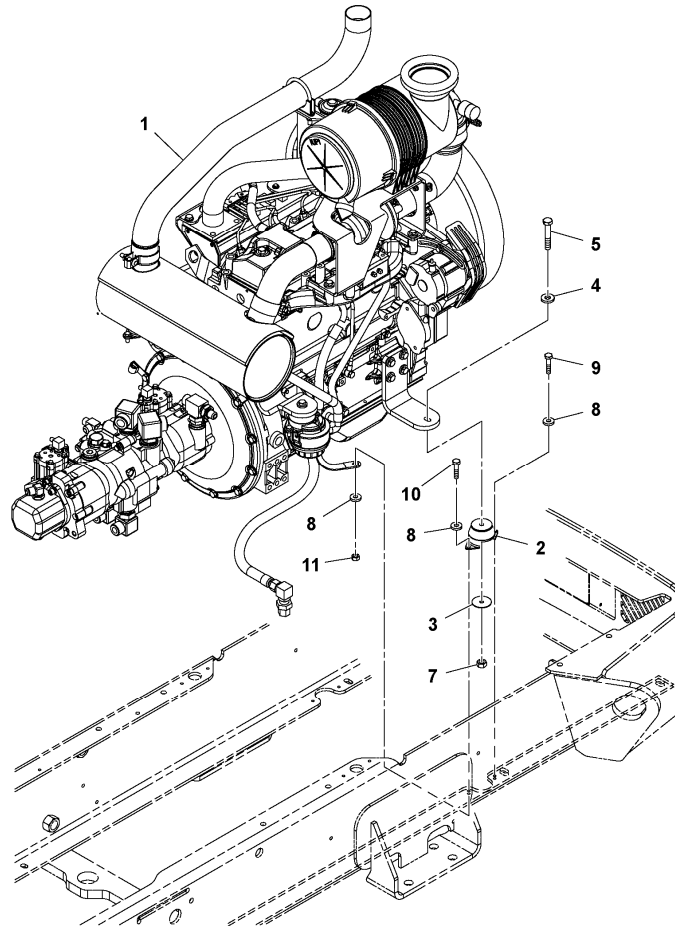

Date: 2013/12/27	Image id: 1039022	Catalogue: 20175	Model: SD45D
Brand: Volvo	Serial: 197409-999999	Group/Section: 218/100	Title: Engine Installation S/N -200769, 13352133

Q1-Q5	Option	Option description	
Q1 13279617_0001			

Pos	Part	Q1	Q2	Q3	Q4	Q5	PS	Kit	Description	Option(s)	Remark
1		1							Engine		See ref 210/100
2	RM13296892	4							Insulator		
3	RM50264860	4							Washer		
4	RM96741046	4							Plain washer		
5	RM96703798	4							Hexagon screw		
7	RM96701990	4							Nut		
8	RM96712674	9							Washer		
9	RM96702824	8							Hexagon screw		
10	RM96702261	1							Hexagon screw		
11	RM96701370	1							Nut