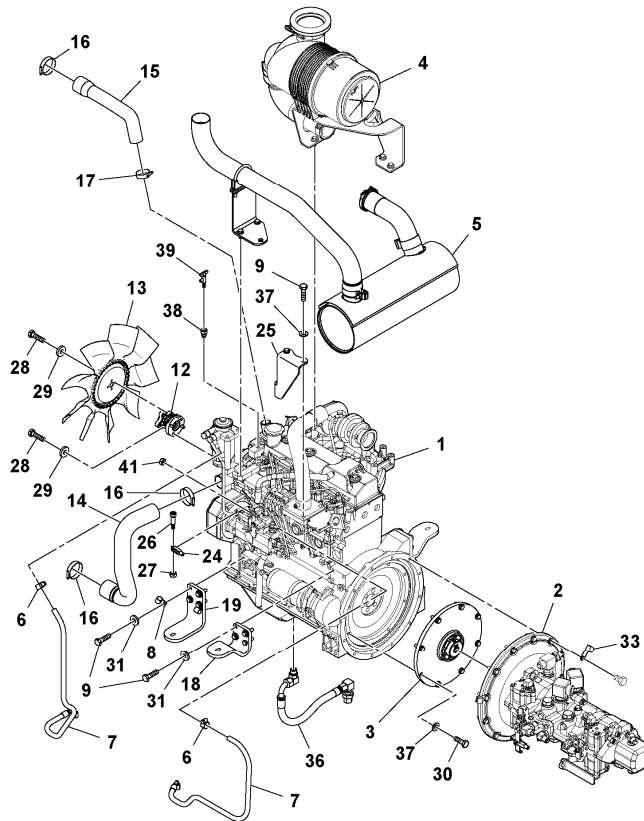

Date: 2013/12/27	Image id: 1054556	Catalogue: 20175	Model: SD45D
Brand: Volvo	Serial: 197409-999999	Group/Section: 210/50	Title: Engine Assembly S/N 200769- 43859032

Q1-Q5	Option	Option description	
Q1 43859032_0E01			

2486) This item not used with this Assembly

2624) Not Shown

Date: 2013/12/27	Image id: 1059210	Catalogue: 20175	Model: SD45D
Brand: Volvo	Serial: 197409-999999	Group/Section: 210/51	Title: Engine Assembly S/N 200769- 43859032

Volvo Construction
Equipment
1059210

Q1-Q5	Option	Option description	
Q1 43859032_0F01			

Pos	Part	Q1	Q2	Q3	Q4	Q5	PS	Kit	Description	Option(s)	Remark
1	RM43859016	1							Engine		
	RM43977354	1							•Oil filter		
	RM43977362	1							•Fuel pump		
	RM43977388	1							•Fuel filter		
	RM43977396	1							•Belt		
	RM43977420	1							•Alternator		
	RM43977438	1							•Starter apparatus		
	RM43977982	1							•Fuel filter		
3	RM43993302	1							Engine anchorage		
4	RM43992973	1							Engine anchorage		
6	RM43858307	1							Fan		

Date: 2013/12/27	Image id: 1049041	Catalogue: 20175	Model: SD45D
Brand: Volvo	Serial: 197409-999999	Group/Section: 210/100	Title: Engine Assembly S/N -200769, 13352125_59162834

Q1-Q5	Option	Option description	
Q1 13279856_0F01			