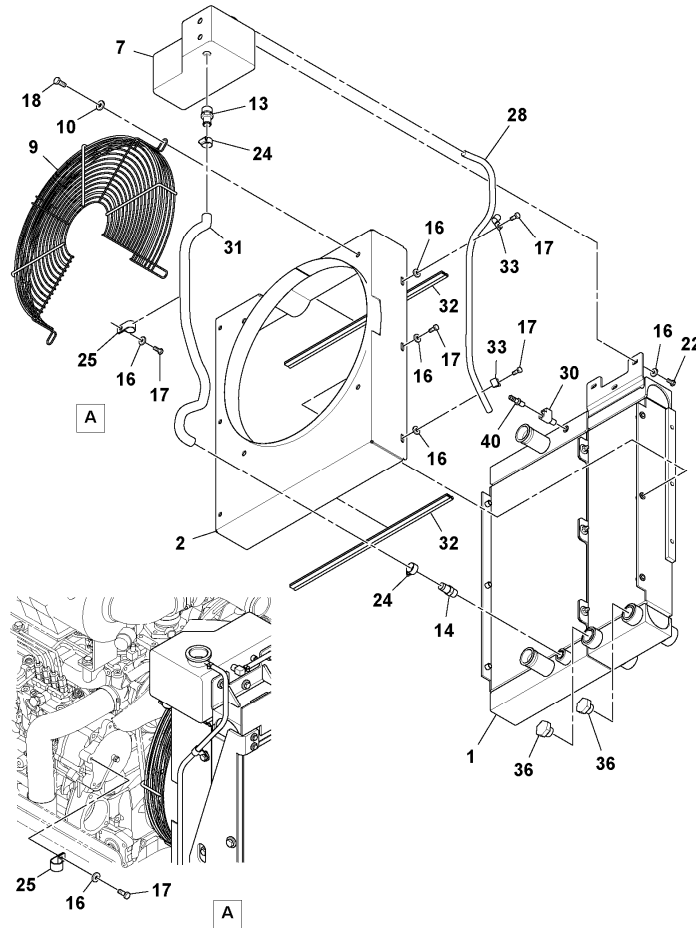

Date: 2013/12/27	Image id: 1054383	Catalogue: 20175	Model: SD45D
Brand: Volvo	Serial: 197409-999999	Group/Section: 261/51	Title: Radiator and Oil Cooler Installation S/N 200769-43859040

Q1-Q5	Option	Option description	
Q1 43859040_0402			

Pos	Part	Q1	Q2	Q3	Q4	Q5	PS	Kit	Description	Option(s)	Remark
1	RM43855022	1							Oil cooler		
	RM46633640	1							•Radiator		
	RM46633715	1							•Oil cooler		
2	RM43992734	1					NS		Fan Shroud		
7	RM46641429	1							Tank		(RM43998566)
9	RM43992502	1							Guard		
10	RM96711833	16							Washer		
13	RM43859024	1							Adapter		
14	RM59331892	1							Adapter		
16	RM96712674	17							Washer