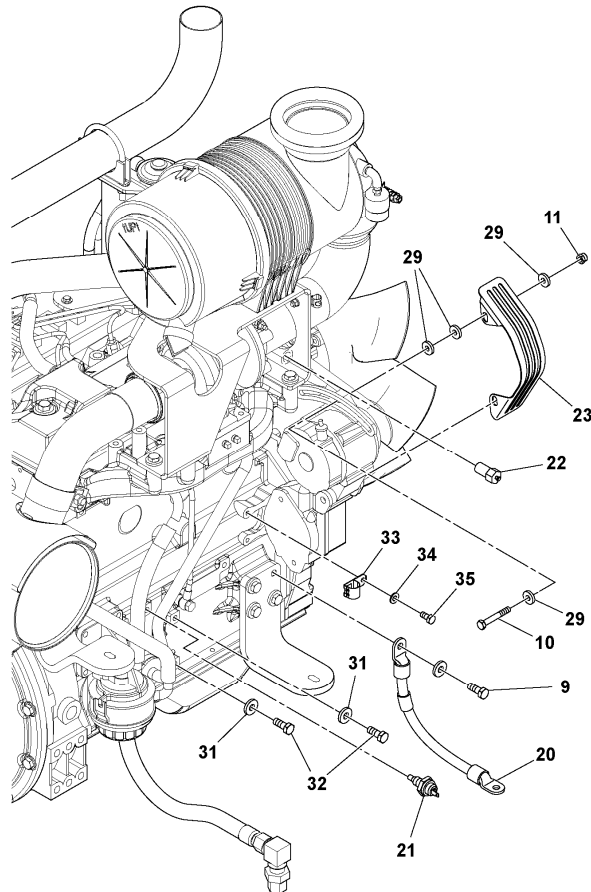

Date: 2013/12/27	Image id: 1049042	Catalogue: 20175	Model: SD45D
Brand: Volvo	Serial: 197409-999999	Group/Section: 210/200	Title: Engine Assembly S/N -200769, 13352125_59162834

Q1-Q5	Option	Option description	
Q1 13279856_0F02			

Pos	Part	Q1	Q2	Q3	Q4	Q5	PS	Kit	Description	Option(s)	Remark
9	RM96704309	18							Hexagon screw		
10	RM96726302	1							Screw		
11	RM96704606	1							Lock nut		
20	RM59104406	1							Ground cable		
21	RM13491691	1							Contact		OIL PRESSURE
22	RM59816322	1							Temperature sensor		TEMPERATURE
23	RM59268185	1							Guard		
29	RM96712674	12							Washer		
31	RM96711833	17							Washer		
32	RM96702287	2							Hexagon screw		
33	RM59121855	3							Clamp