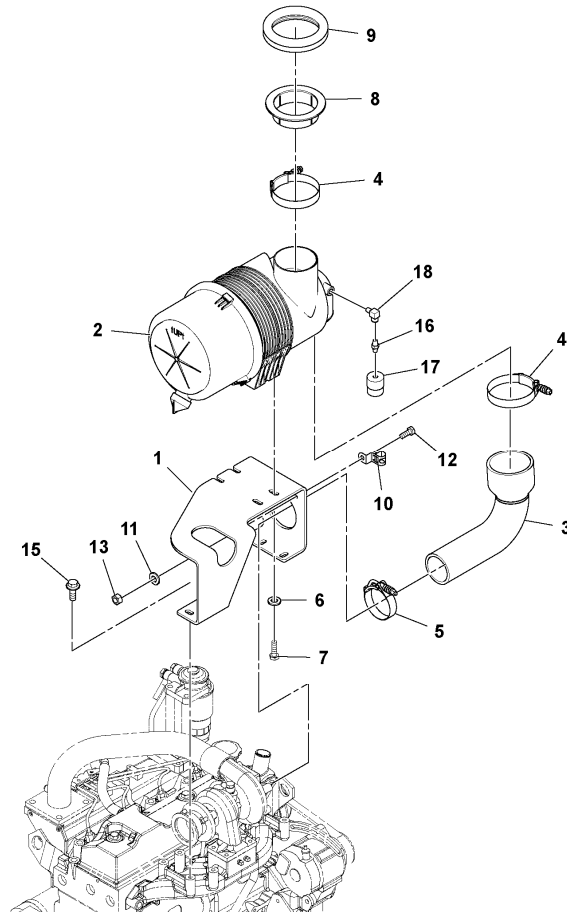

Date: 2013/12/27	Image id: 1049052	Catalogue: 20175	Model: SD45D
Brand: Volvo	Serial: 197409-999999	Group/Section: 256/100	Title: Air Cleaner Assembly S/N -200769 13502224

Q1-Q5	Option	Option description	
Q1 13502224_0101			

Pos	Part	Q1	Q2	Q3	Q4	Q5	PS	Kit	Description	Option(s)	Remark
1	RM13879887	1							Bracket		
2	RM43919786	1							Air cleaner		
	RM43921485	1							•Air filter		
	RM43921493	1							•Safety filter		
	RM59144139	1							•Cover		
	RM59144147	1							•Valve		
3	RM13277405	1							Air hose		
4	RM54680103	2							Clamp		
5	RM54680061	1							Clamp		
6	RM96712674	4							Washer		
7	RM96702659	4							Hexagon screw