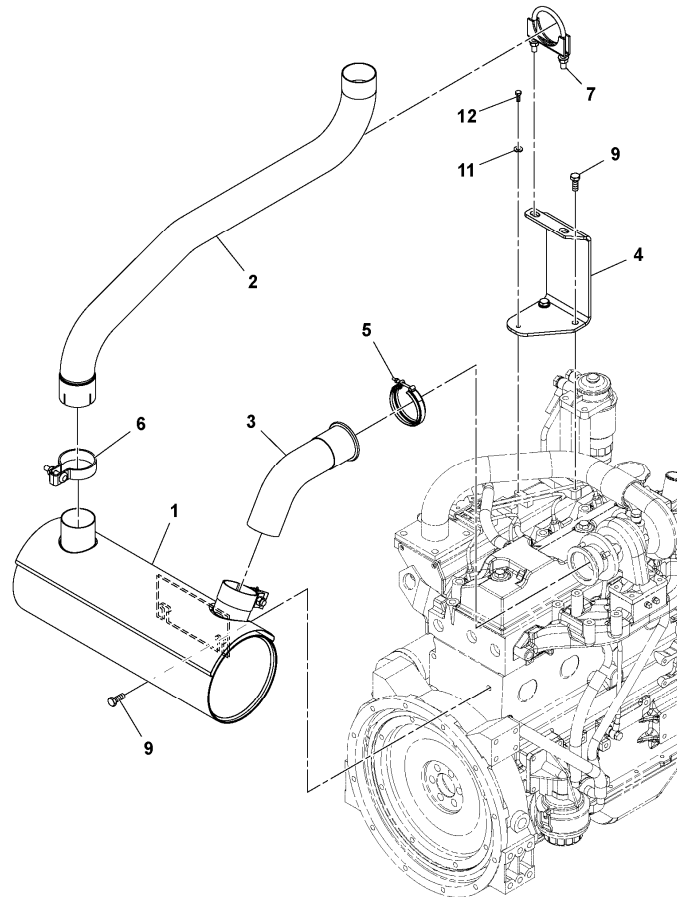

Date: 2013/12/27	Image id: 1039026	Catalogue: 20175	Model: SD45D
Brand: Volvo	Serial: 197409-999999	Group/Section: 252/100	Title: Exhaust Assembly S/N -200769 13278353

Q1-Q5	Option	Option description	
Q1 13290358_0201			

Pos	Part	Q1	Q2	Q3	Q4	Q5	PS	Kit	Description	Option(s)	Remark
1	RM13230412	1							Silencer		
2	RM13328661	1							Exhaust pipe		
3	RM54534664	1							Exhaust pipe		
4	RM13275565	1							Bracket		
5	RM36854941	1							Clamp		
6	RM58848904	1							Clamp		
7	RM59179226	1							Clamp		
9	RM96704432	4							Lock screw		
11	RM95922324	1							Plain washer		
12	RM96701958	1							Hexagon screw