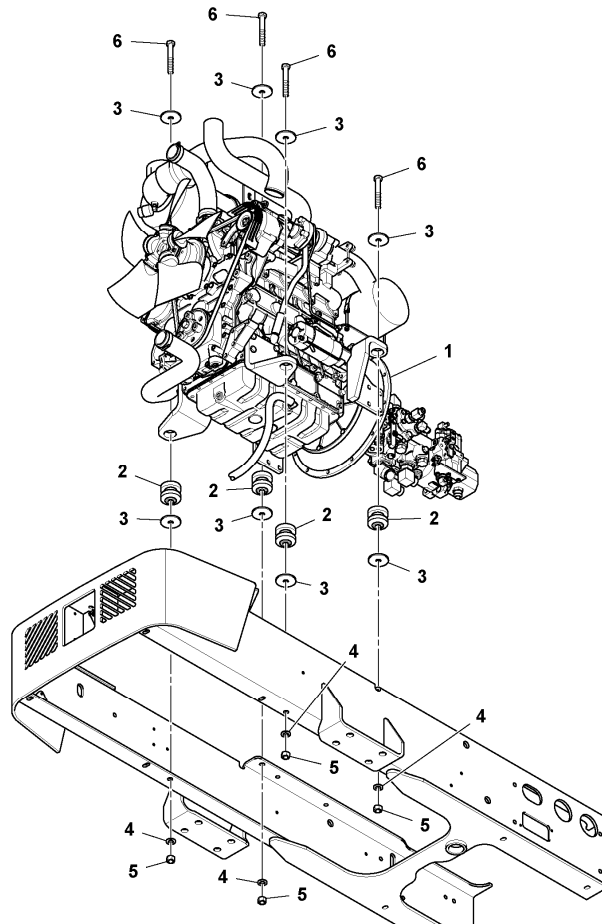

Date: 2013/12/27	Image id: 1049065	Catalogue: 20175	Model: SD45D
Brand: Volvo	Serial: 197409-999999	Group/Section: 218/50	Title: Engine Installation S/N 200769- 43902667

Q1-Q5	Option	Option description	
Q1 43902667_0201			

Pos	Part	Q1	Q2	Q3	Q4	Q5	PS	Kit	Description	Option(s)	Remark
1		1							Engine		See ref 210/50
2	RM43997824	8							Rubber damper		
3	RM43997840	8							Washer		
4	RM96738612	4							Plain washer		
5	RM96711882	4							Hexagon nut		
6	RM96705504	4							Hexagon screw