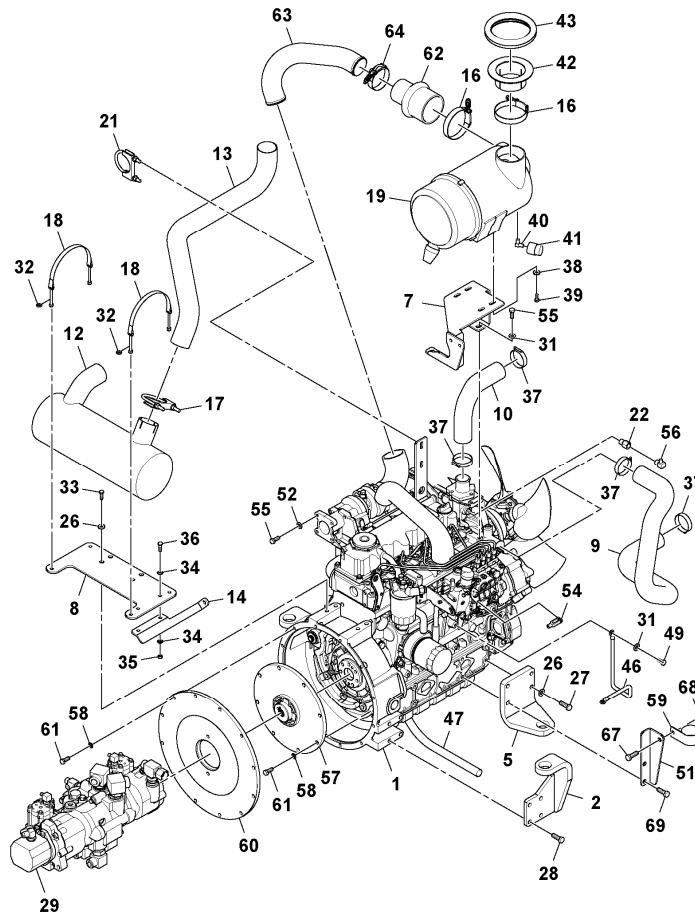

Date: 2013/12/27	Image id: 1054556	Catalogue: 20175	Model: SD45D
Brand: Volvo	Serial: 197409-999999	Group/Section: 210/50	Title: Engine Assembly S/N 200769- 43859032

Q1-Q5	Option	Option description	
Q1 43859032_0E01			

Pos	Part	Q1	Q2	Q3	Q4	Q5	PS	Kit	Description	Option(s)	Remark
1	RM43859016	1							Engine		
	RM43977354	1							•Oil filter		
	RM43977362	1							•Fuel pump		
	RM43977388	1							•Fuel filter		
	RM43977396	1							•Belt		
	RM43977420	1							•Alternator		
	RM43977438	1							•Starter apparatus		
	RM43977982	1							•Fuel filter		
2	RM43993310	1							Engine anchorage		
5	RM43992965	1							Engine anchorage		
7	RM43998327	1							Bracket		

2486) This item not used with this Assembly

2624) Not Shown

Date: 2013/12/27	Image id: 1059210	Catalogue: 20175	Model: SD45D
Brand: Volvo	Serial: 197409-999999	Group/Section: 210/51	Title: Engine Assembly S/N 200769- 43859032

Date: 2013/12/27	Image id: 1049041	Catalogue: 20175	Model: SD45D
Brand: Volvo	Serial: 197409-999999	Group/Section: 210/100	Title: Engine Assembly S/N -200769, 13352125_59162834

Q1-Q5	Option	Option description	
Q1 13279856_0F01			