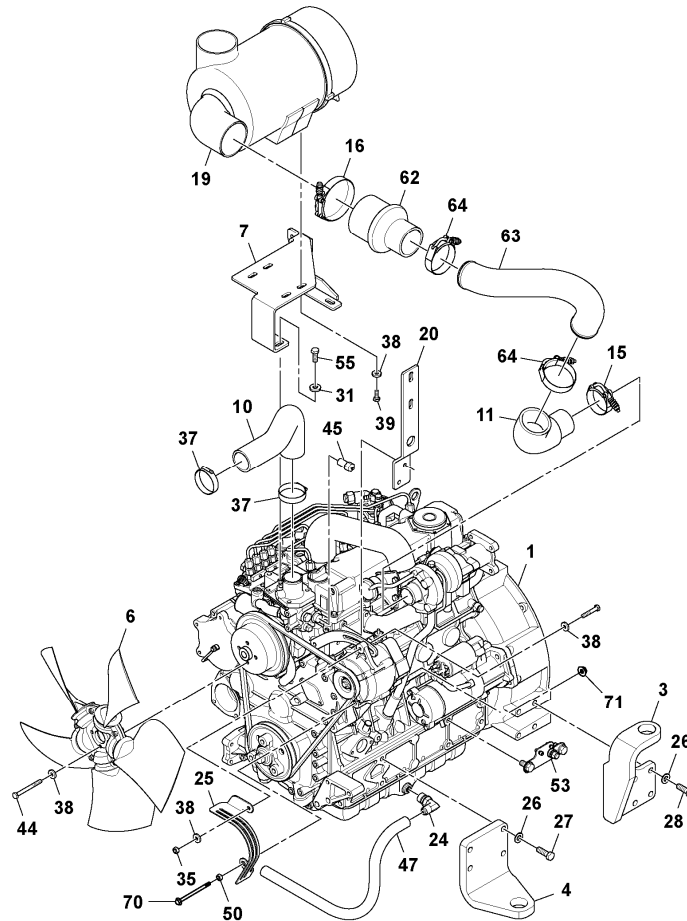

Date: 2013/12/27	Image id: 1054556	Catalogue: 20175	Model: SD45D
Brand: Volvo	Serial: 197409-999999	Group/Section: 210/50	Title: Engine Assembly S/N 200769- 43859032

Q1-Q5	Option	Option description	
Q1 43859032_0E01			

Pos	Part	Q1	Q2	Q3	Q4	Q5	PS	Kit	Description	Option(s)	Remark
1	RM43859016	1							Engine		
	RM43977354	1							•Oil filter		
	RM43977362	1							•Fuel pump		
	RM43977388	1							•Fuel filter		
	RM43977396	1							•Belt		
	RM43977420	1							•Alternator		
	RM43977438	1							•Starter apparatus		
	RM43977982	1							•Fuel filter		
2	RM43993310	1							Engine anchorage		
5	RM43992965	1							Engine anchorage		
7	RM43998327	1							Bracket		

2486) This item not used with this Assembly

2624) Not Shown

Date: 2013/12/27	Image id: 1059210	Catalogue: 20175	Model: SD45D
Brand: Volvo	Serial: 197409-999999	Group/Section: 210/51	Title: Engine Assembly S/N 200769- 43859032

Date: 2013/12/27	Image id: 1049041	Catalogue: 20175	Model: SD45D
Brand: Volvo	Serial: 197409-999999	Group/Section: 210/100	Title: Engine Assembly S/N -200769, 13352125_59162834

Q1-Q5	Option	Option description	
Q1 13279856_0F01			