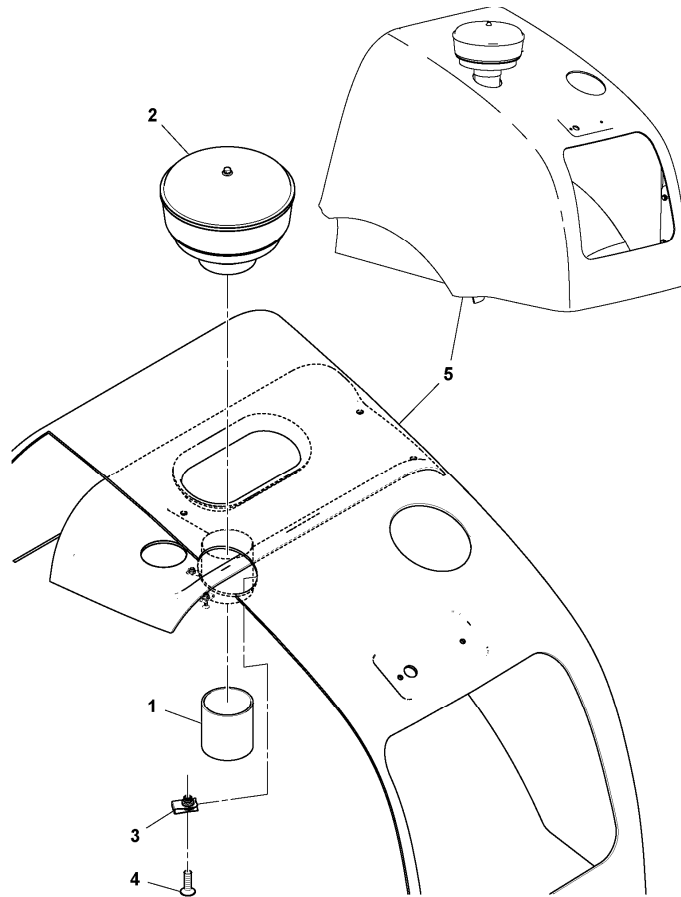

Date: 2013/12/27	Image id: 1039055	Catalogue: 20175	Model: SD45D
Brand: Volvo	Serial: 197409-999999	Group/Section: 256/200	Title: Air Pre-cleaner Installation OPTIONAL, 13388590

Q1-Q5	Option	Option description	
Q1 13388590_0001			

Pos	Part	Q1	Q2	Q3	Q4	Q5	PS	Kit	Description	Option(s)	Remark
1	RM13388616	1							Pre-cleaner		
2	RM59450213	1							Pre-cleaner		
	RM54525738	1							•Cover		
	RM54525746	1					SS		•Bowl		
	RM54525753	1							•Sleeve		
	RM54525761	1							•Clamp		
3	RM13186598	4							Nut		
4	RM96728506	4							Screw		
5	RM46641775	1							Bonnet		(RM43931674)