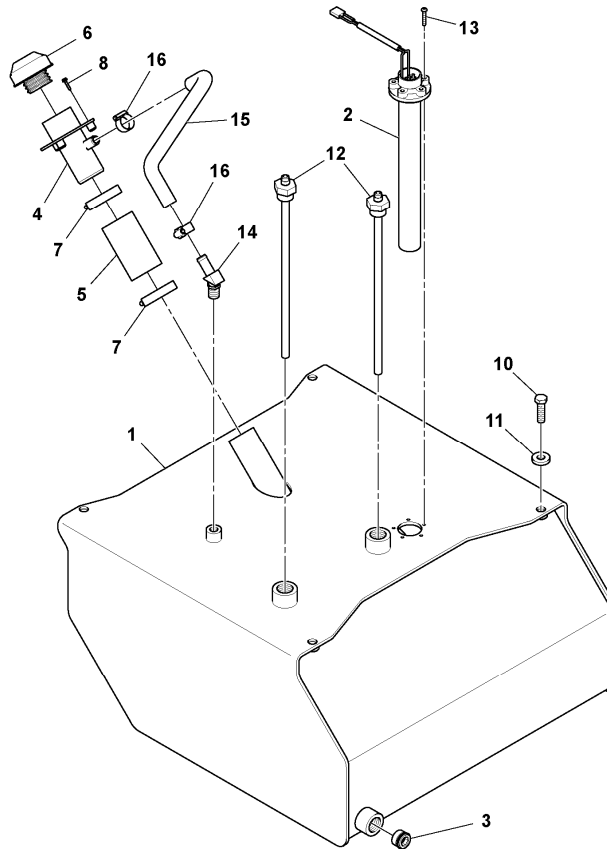

Date: 2013/12/27	Image id: 1049034	Catalogue: 20175	Model: SD45D
Brand: Volvo	Serial: 197409-999999	Group/Section: 234/100	Title: Fuel Tank Assembly S/N -200769, 13276803

Q1-Q5	Option	Option description	
Q1 13234422_0D01			

Pos	Part	Q1	Q2	Q3	Q4	Q5	PS	Kit	Description	Option(s)	Remark
1	RM13320353	1							Fuel tank		
2	RM13276787	1							Fuel level sensor		
3	RM59144428	1							Magnetic plug		
4	RM59212936	1							Feed pipe		
5	RM13270228	1							Fuel hose		
6	RM59212951	1							Fuel filler cap		
7	RM95302683	2							Hose clamp		
8	RM95988093	3							Screw		
10	RM96702444	4							Hexagon screw		
11	RM96712237	4							Plain washer		
12	RM13235189	2							Fuel pipe