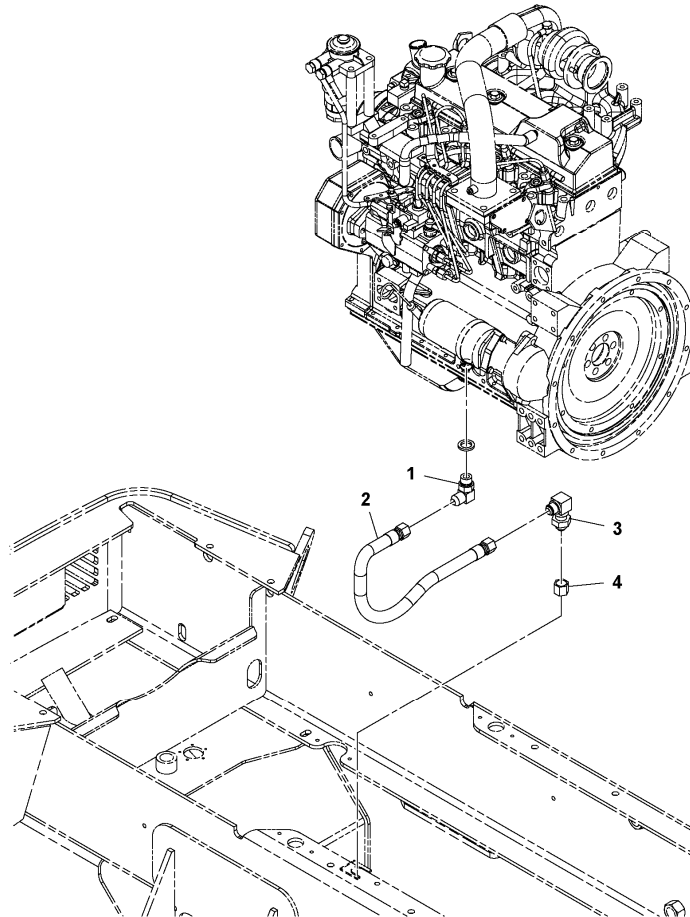

Date: 2013/12/27	Image id: 1039027	Catalogue: 20175	Model: SD45D
Brand: Volvo	Serial: 197409-999999	Group/Section: 217/100	Title: Remote Oil Drain Assembly S/N -200769 13278726

Q1-Q5	Option	Option description	
Q1 13290523_0101			

Pos	Part	Q1	Q2	Q3	Q4	Q5	PS	Kit	Description	Option(s)	Remark
1	RM96719976	1							Elbow		
2	RM13364724	1							Hose assembly		
3	RM54592944	1							Elbow		
4	RM95448940	1							Nut