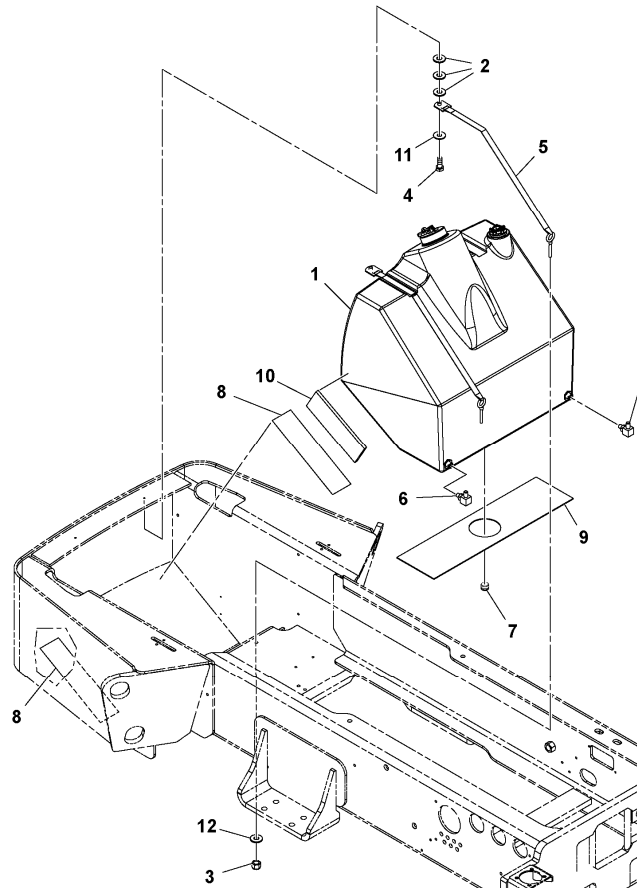

Date: 2014/1/13	Image id: 1038051	Catalogue: 20176	Model: SD70D
Brand: Volvo	Serial: 197387-999999	Group/Section: 234/100	Title: Fuel Tank Installation 13213780

Q1-Q5	Option	Option description	
Q1 13216817_0301			

Pos	Part	Q1	Q2	Q3	Q4	Q5	PS	Kit	Description	Option(s)	Remark
1		1							Fuel tank		See ref 234/200
2	RM96712674	6							Washer		
3	RM95923322	2							Lock nut		
4	RM96705587	2							Hexagon screw		
5	RM13238134	2							Belt		
6	RM95329975	2							Adapter		
7	RM59144428	1							Magnetic plug		
8	RM59290726	2					OP		Tape		
9	RM19331024	1							Guard plate		
10	RM13184932	2					OP		Guard plate		
11	RM59887182	2							Washer