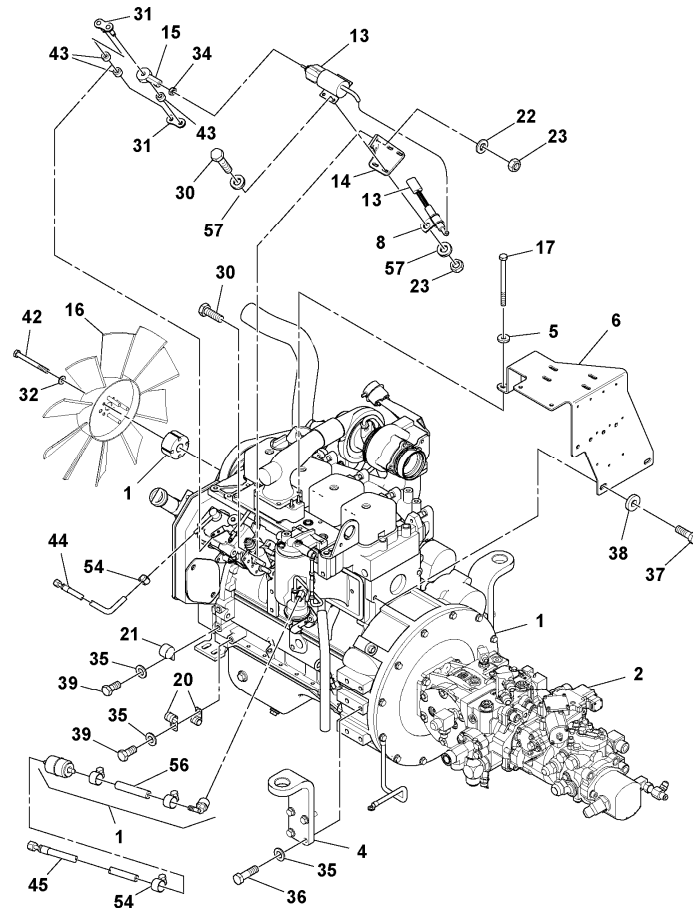

Date: 2014/1/13	Image id: 1045255	Catalogue: 20176	Model: SD70D
Brand: Volvo	Serial: 197387-999999	Group/Section: 210/300	Title: Engine assembly S/N -200660, 13251962

Q1-Q5	Option	Option description	
Q1 13238332_0V02			

Pos	Part	Q1	Q2	Q3	Q4	Q5	PS	Kit	Description	Option(s)	Remark
1	RM13319264	1					SS		Engine		4BT3.9-C95
	RM13284716	1							•Oil filter		
	RM13064282	1					SS		•Fuel filter		PRE-FUEL FILTER
	RM43924463	1							•Fuel filter		
	RM13429030	1							•Fan belt		
	RM54726948	1					SS		•Alternator		
	RM13360516	1							•Starter motor		
2		1							Pump Stack		See ref 442/100
4	RM13213947	2							Engine anchorage		REAR
5	RM96712674	2							Washer		
6	RM13359740	1							Bracket