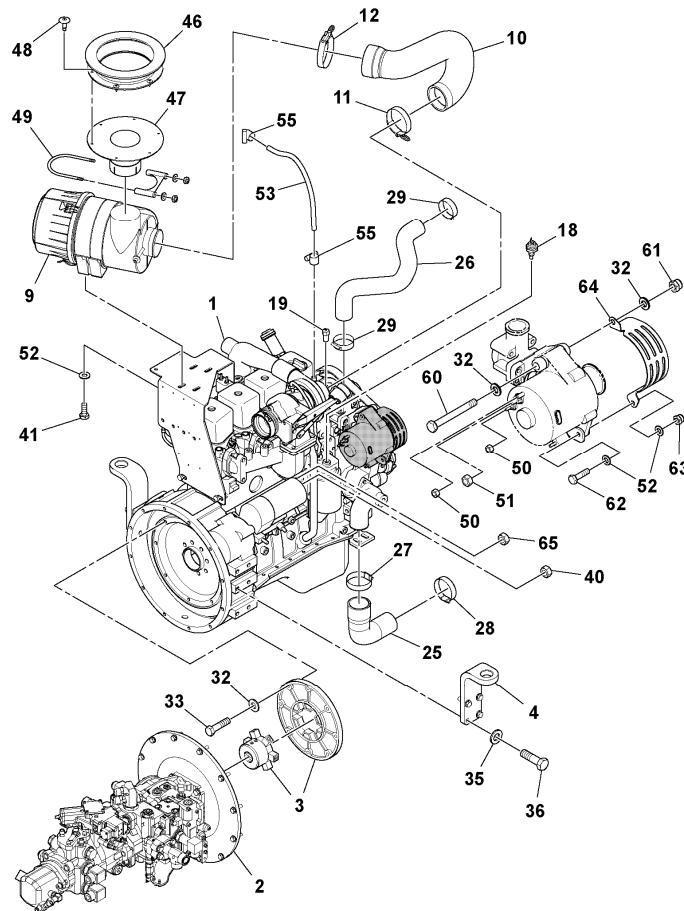

Date: 2014/1/13	Image id: 1045254	Catalogue: 20176	Model: SD70D
Brand: Volvo	Serial: 197387-999999	Group/Section: 210/200	Title: Engine assembly S/N -200660, 13251962

Q1-Q5	Option	Option description	
Q1 13238332_0V01			

Pos	Part	Q1	Q2	Q3	Q4	Q5	PS	Kit	Description	Option(s)	Remark
1	RM13845136	1							Engine		
	RM13284716	1							•Oil filter		
	RM13064282	1					SS		•Fuel filter		PRE-FUEL FILTER
	RM43924463	1							•Fuel filter		
	RM13429030	1							•Fan belt		
	RM13852256	1							•Alternator		
	RM43830728	1							•Starter motor		12 V
	RM43830736	1					SS		••Starter motor		ARC
2		1							Pump Stack		See ref 442/100
3	RM59286336	1							Flywheel		
4	RM13213947	2							Engine anchorage		REAR