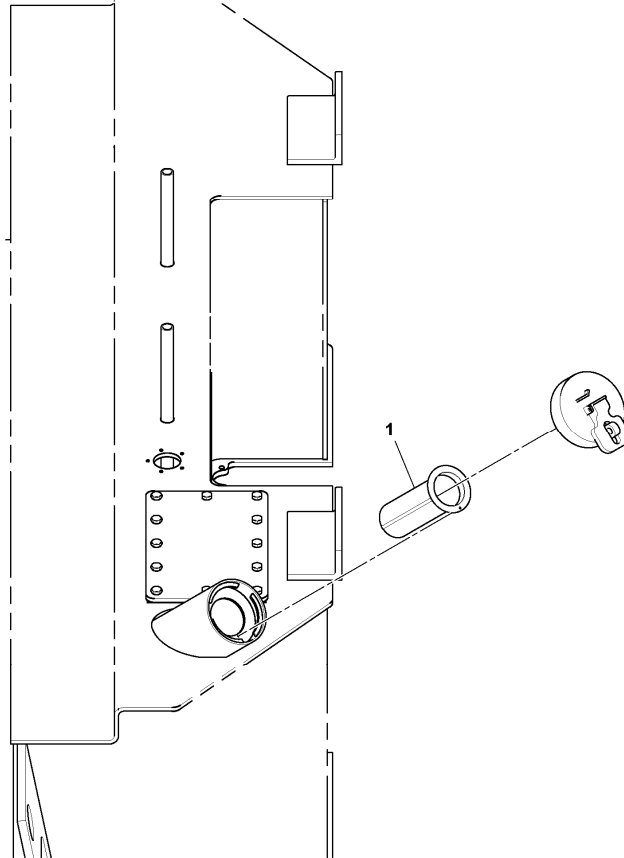

Date: 2014/1/13	Image id: 1035757	Catalogue: 20176	Model: SD70D
Brand: Volvo	Serial: 197387-999999	Group/Section: 233/100	Title: Fuel Strainer Installation OPTIONAL, 13235015

Section option	Kit	Option description
RM13235015		Fuel Fill Strainer.

Q1-Q5	Option	Option description
Q1 13235015_0001		

Pos	Part	Q1	Q2	Q3	Q4	Q5	PS	Kit	Description	Option(s)	Remark
1	RM13235007	1							Strainer