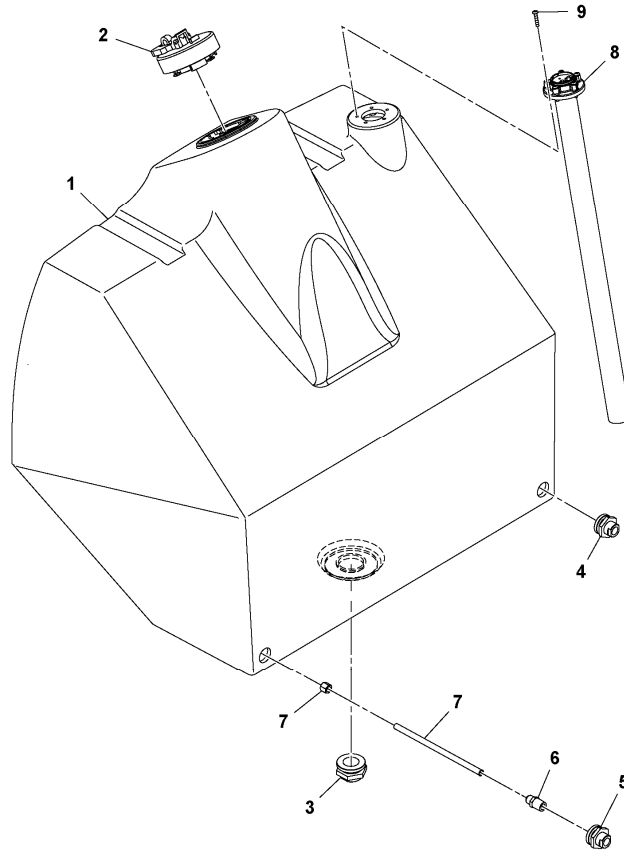

Date: 2014/1/13	Image id: 1045203	Catalogue: 20176	Model: SD70D
Brand: Volvo	Serial: 197387-999999	Group/Section: 234/200	Title: Fuel Tank Assembly 43845841

Q1-Q5	Option	Option description	
Q1 43845841_0001			

Pos	Part	Q1	Q2	Q3	Q4	Q5	PS	Kit	Description	Option(s)	Remark
1	RM43906247	1							Fuel tank		
2	RM43843622	1							Fuel filler cap		
3	RM13213624	1							Drain plug		
	RM13247390	1							•O-ring		
4	RM13213632	1							Return valve		
	RM13247382	1							•O-ring		
5	RM13213681	1							Fuel supply		
	RM13247382	1							•O-ring		
6	RM95219713	1							Adapter		
7	RM13213699	1							Tube		
8	RM13213764	1							Fuel level sensor