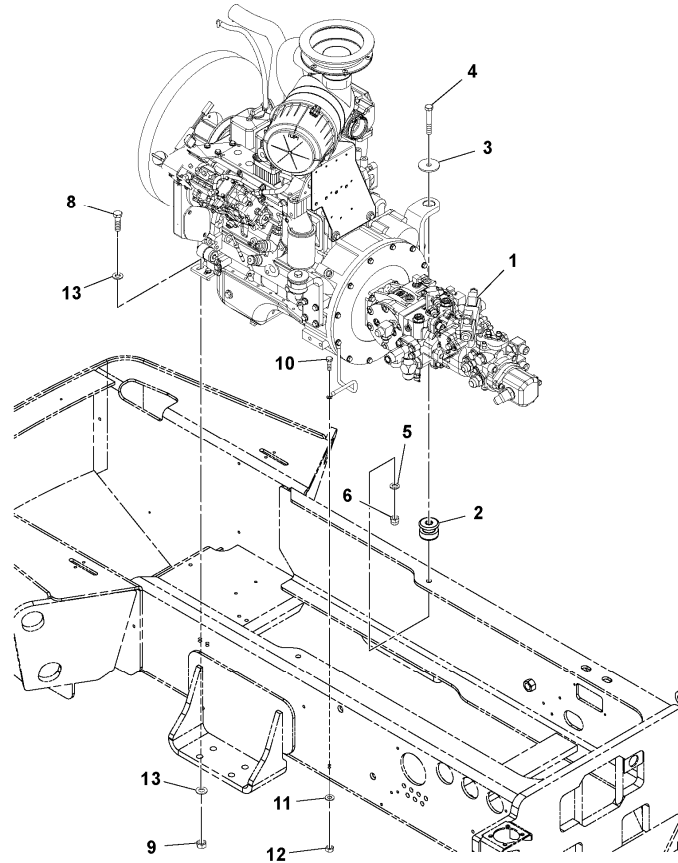

Date: 2014/1/13	Image id: 1038075	Catalogue: 20176	Model: SD70D
Brand: Volvo	Serial: 197387-999999	Group/Section: 210/100	Title: Engine Installation S/N -200660, 13175054

Q1-Q5	Option	Option description	
Q1 13238514_0201			

Pos	Part	Q1	Q2	Q3	Q4	Q5	PS	Kit	Description	Option(s)	Remark
1		1							Engine		See ref 210/200
2	RM59097162	2							Rubber damper		
3	RM58879768	2							Washer		
4	RM96704952	2							Hexagon screw		
5	RM96738612	2							Plain washer		
6	RM96704630	2							Nut		
8	RM96704556	4							Hexagon screw		
9	VOE971071	4							Hexagon nut		
10	RM96702659	1							Hexagon screw		
11	RM96741038	5							Washer		
12	RM96701370	1							Nut