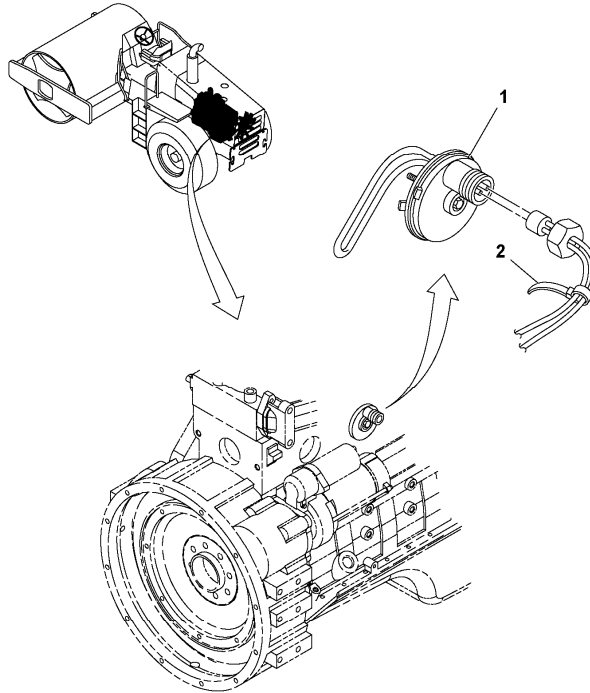

Date: 2014/1/13	Image id: 1037227	Catalogue: 20176	Model: SD70D
Brand: Volvo	Serial: 197387-999999	Group/Section: 269/100	Title: Block Heater Installation OPTIONAL, 59118539_43942465

Section option	Kit	Option description
RM43942465		Block Heater
RM59118539		Block Heater 120 V

Q1-Q5	Option	Option description
Q1 59118539_0101		

Pos	Part	Q1	Q2	Q3	Q4	Q5	PS	Kit	Description	Option(s)	Remark
1	RM43942366	1							Engine heater		S/N 200660-
	RM59118521	1							Engine heater		S/N -200660
	VOE12740172	1							•Extension cord		(RM59144394)
2	RM59371922	1							Clamp		S/N 200660-
	RM95373973	REQ							Locking wire		S/N -200660