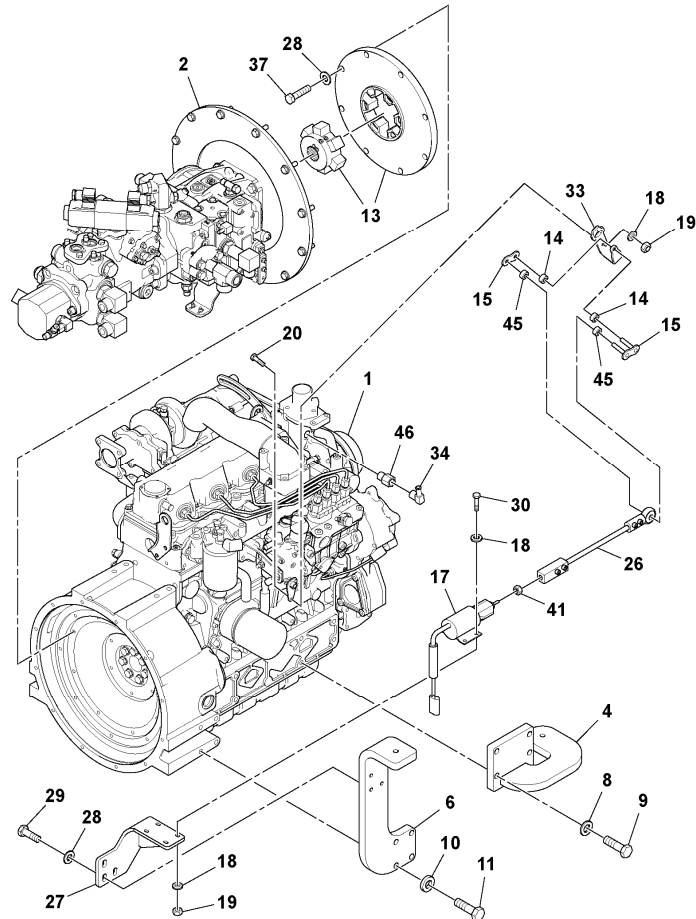

9	RM96741038	16							Washer		
10	RM96711833	4							Washer		

2486) This item not used with this Assembly

Date: 2014/1/13	Image id: 1038075	Catalogue: 20176	Model: SD70D
Brand: Volvo	Serial: 197387-999999	Group/Section: 210/100	Title: Engine Installation S/N -200660, 13175054

Date: 2014/1/13	Image id: 1046028	Catalogue: 20176	Model: SD70D
Brand: Volvo	Serial: 197387-999999	Group/Section: 210/150	Title: Engine assembly S/N 200660- 43901503

Q1-Q5	Option	Option description	
Q1 43901503_0901			