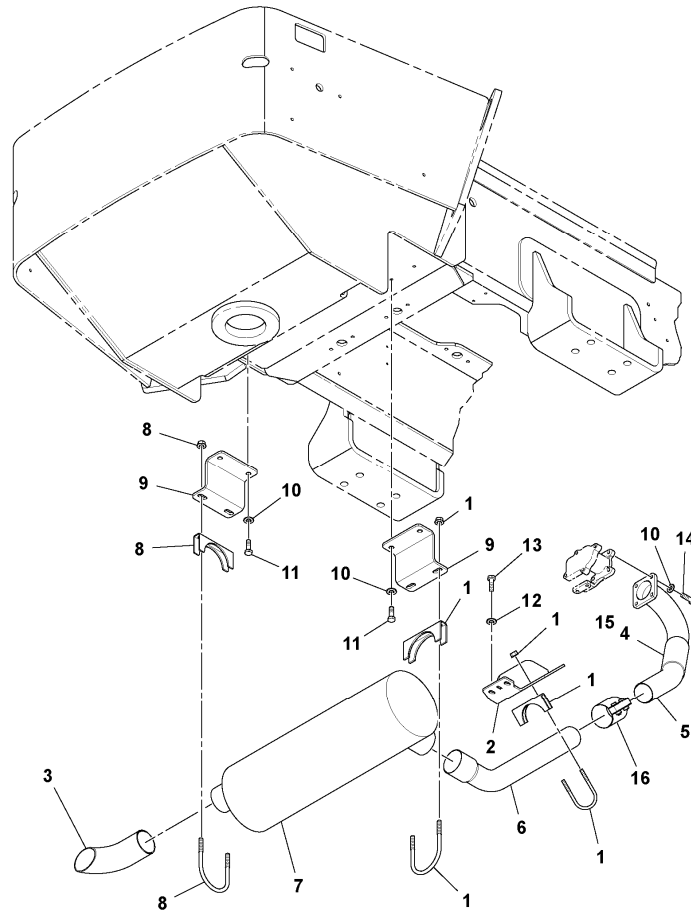

Date: 2014/1/13	Image id: 1058802	Catalogue: 20176	Model: SD70D
Brand: Volvo	Serial: 197387-999999	Group/Section: 252/50	Title: Exhaust Installation S/N 200660- 43907583

Volvo Construction
Equipment
1058802

Q1-Q5	Option	Option description	
Q1 43907583_0201			

Pos	Part	Q1	Q2	Q3	Q4	Q5	PS	Kit	Description	Option(s)	Remark
1	RM59179226	1							Clamp		
2	RM43907401	1							Bracket		
3	RM13188628	1							Tail pipe		
4	RM95286266	4							Hose clamp		
5	RM43859586	1							Exhaust pipe		
6	RM43933308	1							Exhaust pipe		
7	RM43936053	1							Silencer		
8	RM59179218	2							Clamp		
9	RM13188651	2							Bracket		
10	RM96741046	8							Plain washer		
11	RM96701917	4							Hexagon screw