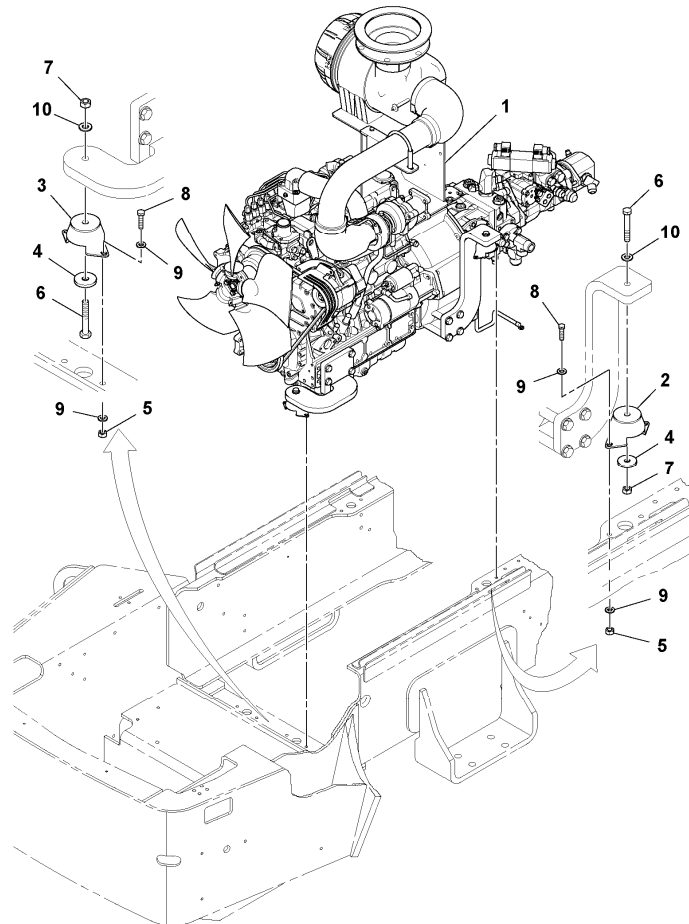

Date: 2014/1/13	Image id: 1046030	Catalogue: 20176	Model: SD70D
Brand: Volvo	Serial: 197387-999999	Group/Section: 210/50	Title: Engine Installation S/N 200660- 43902477

Section option	Kit	Option description
RM43902477		Engine Installation

Q1-Q5	Option	Option description	
Q1 43902477_0101			

Pos	Part	Q1	Q2	Q3	Q4	Q5	PS	Kit	Description	Option(s)	Remark
1		1							Engine		See ref 210/150
2	RM43911031	4							Rubber element		
3											See footnote 2486)
4	RM50264860	4							Washer		
5	RM96701370	8							Nut		
6	RM96704713	4							Hexagon screw		
7	VOE971071	4							Hexagon nut		
8	RM96705439	8					OP		Hexagon screw		