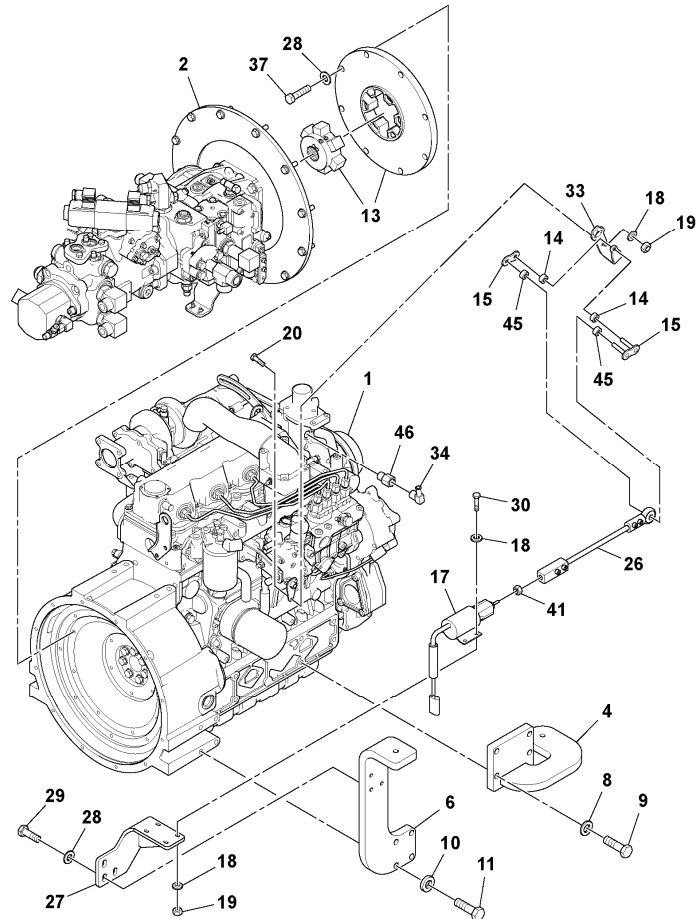

9	RM96741038	16							Washer		
10	RM96711833	4							Washer		

2486) This item not used with this Assembly

Date: 2014/1/13	Image id: 1038075	Catalogue: 20176	Model: SD70F
Brand: Volvo	Serial: 197453-999999	Group/Section: 210/100	Title: Engine Installation S/N -200660, 13175054

Date: 2014/1/13	Image id: 1046028	Catalogue: 20176	Model: SD70F
Brand: Volvo	Serial: 197453-999999	Group/Section: 210/150	Title: Engine assembly S/N 200660- 43901503

Q1-Q5	Option	Option description	
Q1 43901503_0901			