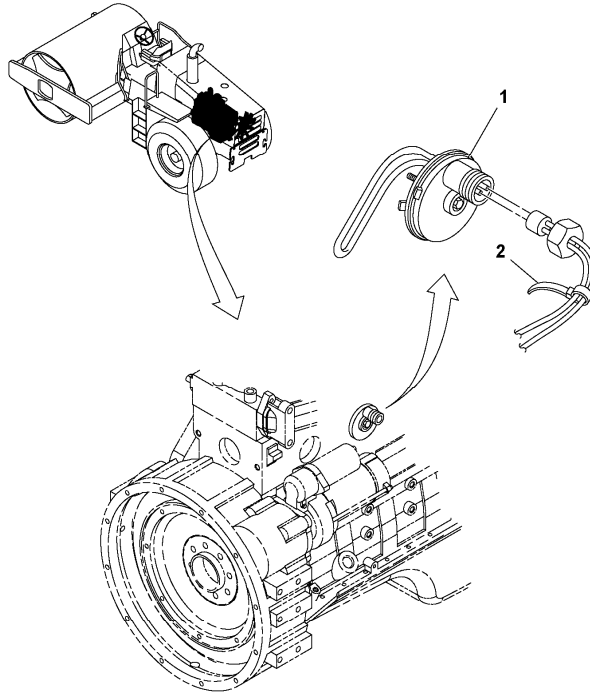

Date: 2014/1/13	Image id: 1037227	Catalogue: 20176	Model: SD70F
Brand: Volvo	Serial: 197453-999999	Group/Section: 269/100	Title: Block Heater Installation OPTIONAL, 59118539_43942465

Section option	Kit	Option description
RM43942465		Block Heater
RM59118539		Block Heater 120 V

Q1-Q5	Option	Option description
Q1 59118539_0101		

Pos	Part	Q1	Q2	Q3	Q4	Q5	PS	Kit	Description	Option(s)	Remark
1	RM43942366	1							Engine heater		S/N 200660-
	RM59118521	1							Engine heater		S/N -200660
	VOE12740172	1							•Extension cord		(RM59144394)
2	RM59371922	1							Clamp		S/N 200660-
	RM95373973	REQ							Locking wire		S/N -200660