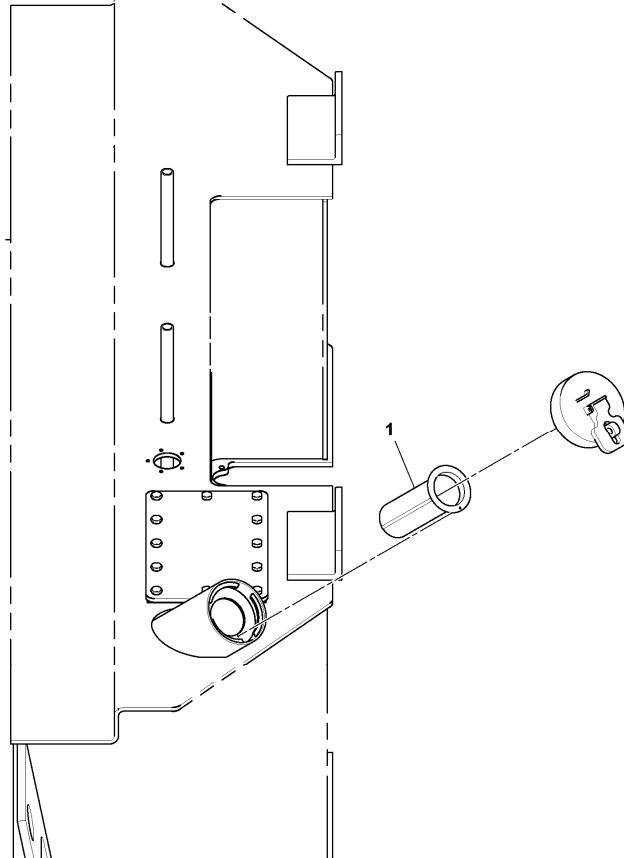

Date: 2014/1/13	Image id: 1035757	Catalogue: 20176	Model: SD70F
Brand: Volvo	Serial: 197453-999999	Group/Section: 233/100	Title: Fuel Strainer Installation OPTIONAL, 13235015

Section option	Kit	Option description
RM13235015		Fuel Fill Strainer.

Q1-Q5	Option	Option description
Q1 13235015_0001		

Pos	Part	Q1	Q2	Q3	Q4	Q5	PS	Kit	Description	Option(s)	Remark
1	RM13235007	1							Strainer