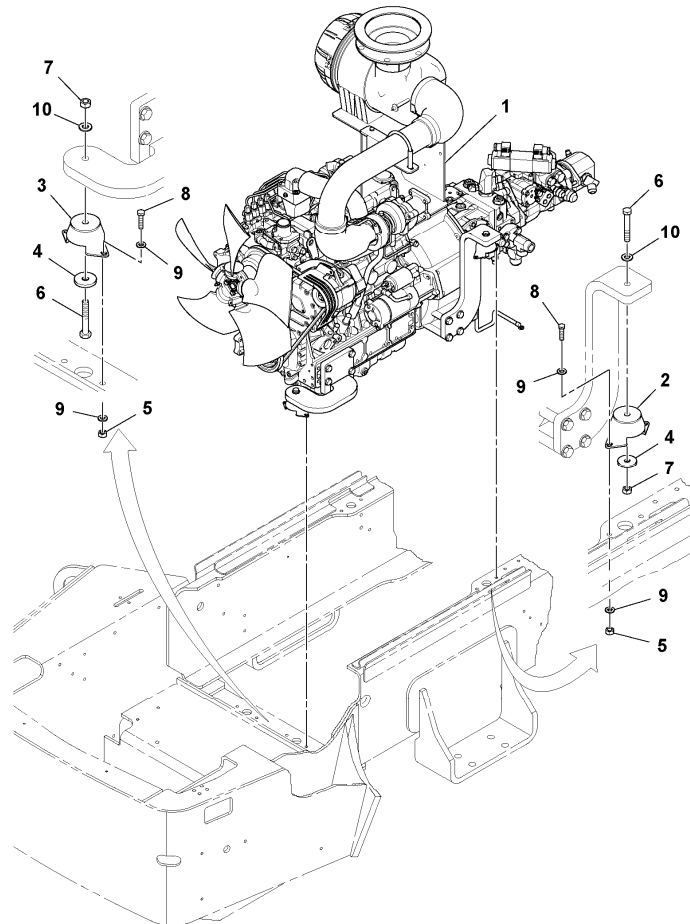

Date: 2014/1/13	Image id: 1046030	Catalogue: 20176	Model: SD70F
Brand: Volvo	Serial: 197453-999999	Group/Section: 210/50	Title: Engine Installation S/N 200660- 43902477

Section option	Kit	Option description
RM43902477		Engine Installation

Q1-Q5	Option	Option description	
Q1 43902477_0101			

Pos	Part	Q1	Q2	Q3	Q4	Q5	PS	Kit	Description	Option(s)	Remark
1		1							Engine		See ref 210/150
2	RM43911031	4							Rubber element		
3											See footnote 2486)
4	RM50264860	4							Washer		
5	RM96701370	8							Nut		
6	RM96704713	4							Hexagon screw		
7	VOE971071	4							Hexagon nut		
8	RM96705439	8					OP		Hexagon screw		