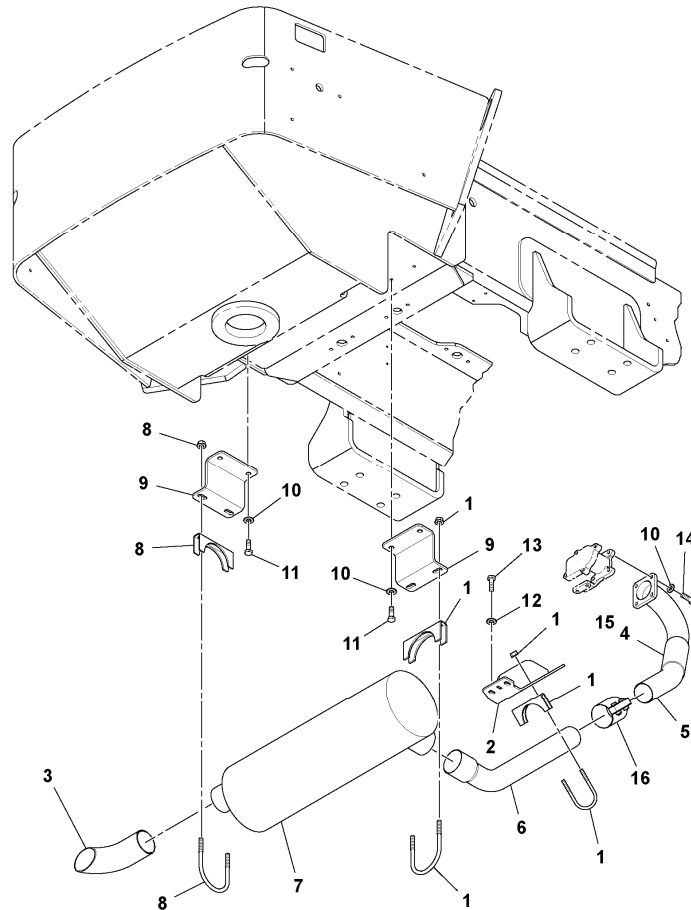

Date: 2014/1/13	Image id: 1058802	Catalogue: 20176	Model: SD70F
Brand: Volvo	Serial: 197453-999999	Group/Section: 252/50	Title: Exhaust Installation S/N 200660- 43907583

Volvo Construction
Equipment
1058802

Q1-Q5	Option	Option description	
Q1 43907583_0201			

Pos	Part	Q1	Q2	Q3	Q4	Q5	PS	Kit	Description	Option(s)	Remark
1	RM59179226	1							Clamp		
2	RM43907401	1							Bracket		
3	RM13188628	1							Tail pipe		
4	RM95286266	4							Hose clamp		
5	RM43859586	1							Exhaust pipe		
6	RM43933308	1							Exhaust pipe		
7	RM43936053	1							Silencer		
8	RM59179218	2							Clamp		
9	RM13188651	2							Bracket		
10	RM96741046	8							Plain washer		
11	RM96701917	4							Hexagon screw