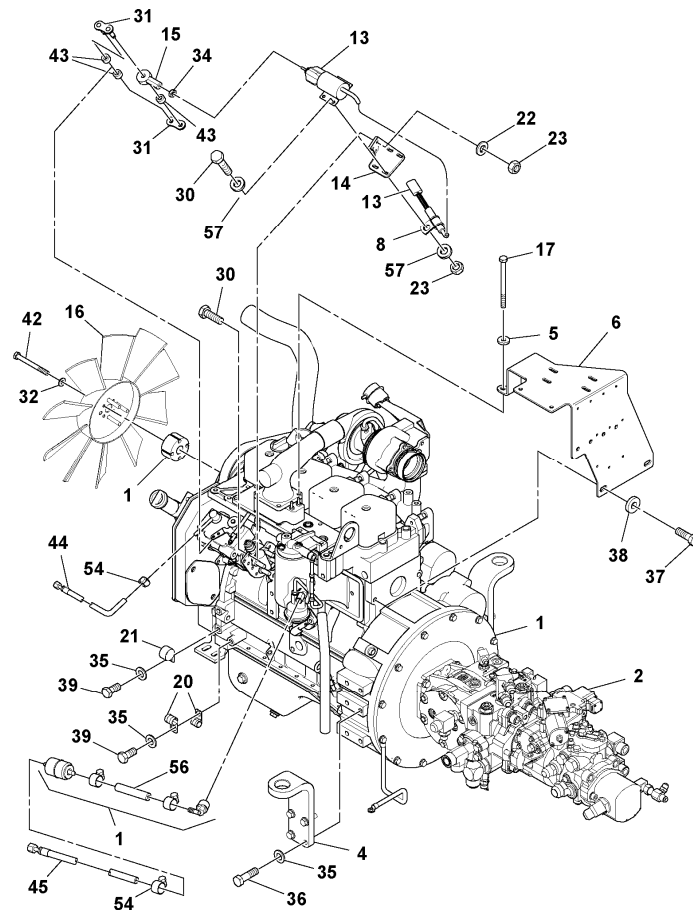

Date: 2014/1/13	Image id: 1045255	Catalogue: 20176	Model: SD70F
Brand: Volvo	Serial: 197453-999999	Group/Section: 210/300	Title: Engine assembly S/N -200660, 13251962

Q1-Q5	Option	Option description	
Q1 13238332_0V02			

Pos	Part	Q1	Q2	Q3	Q4	Q5	PS	Kit	Description	Option(s)	Remark
1	RM13319264	1					SS		Engine		4BT3.9-C95
	RM13284716	1							•Oil filter		
	RM13064282	1					SS		•Fuel filter		PRE-FUEL FILTER
	RM43924463	1							•Fuel filter		
	RM13429030	1							•Fan belt		
	RM54726948	1					SS		•Alternator		
	RM13360516	1							•Starter motor		
2		1							Pump Stack		See ref 442/100
4	RM13213947	2							Engine anchorage		REAR
5	RM96712674	2							Washer		
6	RM13359740	1							Bracket