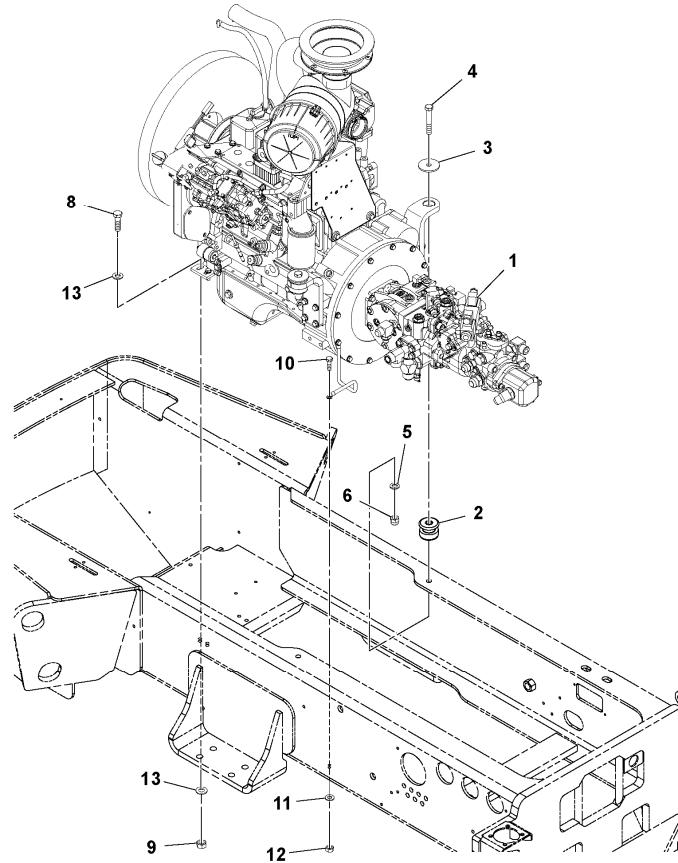

Date: 2014/1/13	Image id: 1038075	Catalogue: 20176	Model: SD70F
Brand: Volvo	Serial: 197453-999999	Group/Section: 210/100	Title: Engine Installation S/N -200660, 13175054

Q1-Q5	Option	Option description	
Q1 13238514_0201			

Pos	Part	Q1	Q2	Q3	Q4	Q5	PS	Kit	Description	Option(s)	Remark
1		1							Engine		See ref 210/200
2	RM59097162	2							Rubber damper		
3	RM58879768	2							Washer		
4	RM96704952	2							Hexagon screw		
5	RM96738612	2							Plain washer		
6	RM96704630	2							Nut		
8	RM96704556	4							Hexagon screw		
9	VOE971071	4							Hexagon nut		
10	RM96702659	1							Hexagon screw		
11	RM96741038	5							Washer		
12	RM96701370	1							Nut