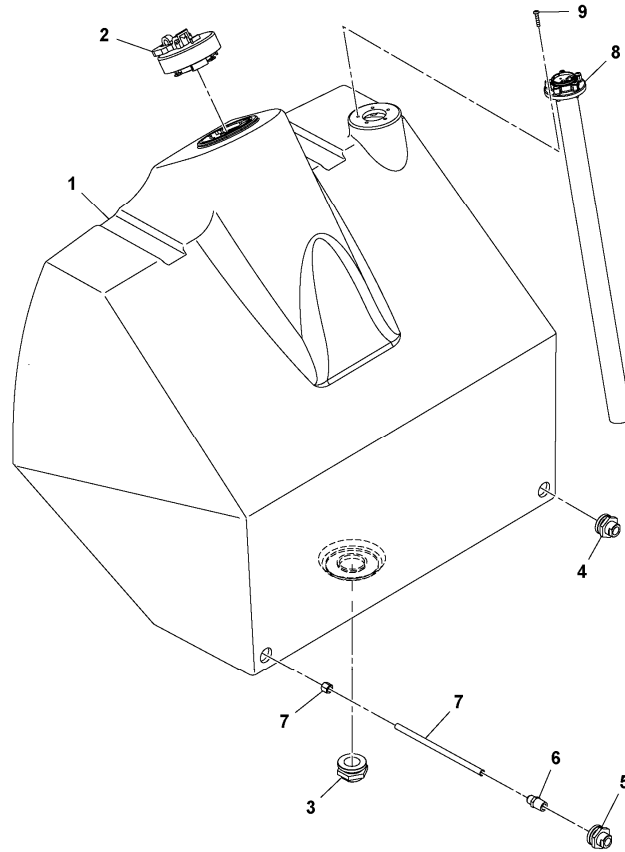

Date: 2014/1/13	Image id: 1045203	Catalogue: 20176	Model: SD70F
Brand: Volvo	Serial: 197453-999999	Group/Section: 234/200	Title: Fuel Tank Assembly 43845841

Q1-Q5	Option	Option description	
Q1 43845841_0001			

Pos	Part	Q1	Q2	Q3	Q4	Q5	PS	Kit	Description	Option(s)	Remark
1	RM43906247	1							Fuel tank		
2	RM43843622	1							Fuel filler cap		
3	RM13213624	1							Drain plug		
	RM13247390	1							•O-ring		
4	RM13213632	1							Return valve		
	RM13247382	1							•O-ring		
5	RM13213681	1							Fuel supply		
	RM13247382	1							•O-ring		
6	RM95219713	1							Adapter		
7	RM13213699	1							Tube		
8	RM13213764	1							Fuel level sensor