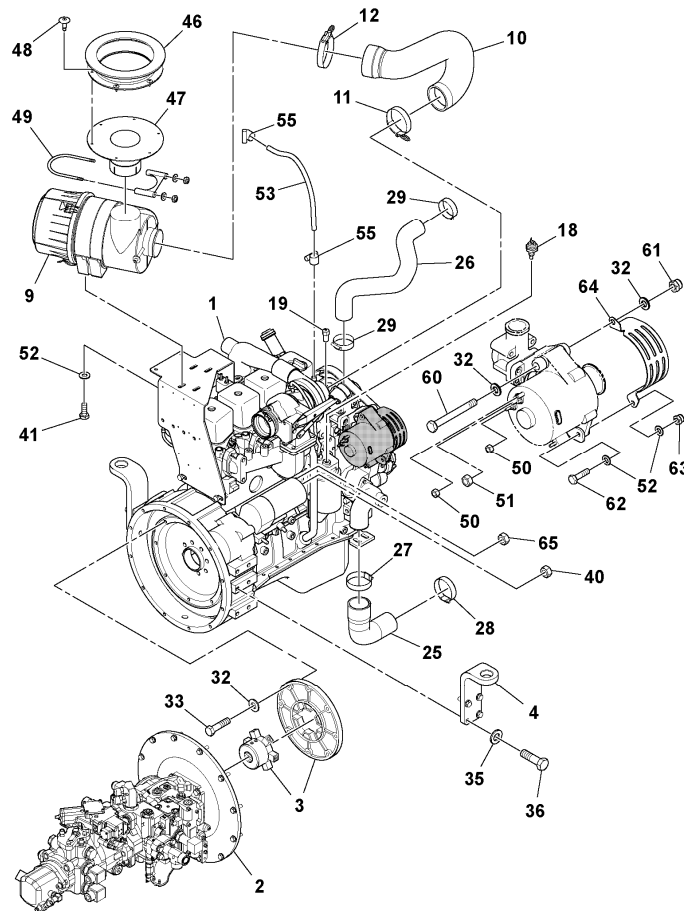

Date: 2014/1/13	Image id: 1045254	Catalogue: 20176	Model: SD70F
Brand: Volvo	Serial: 197453-999999	Group/Section: 210/200	Title: Engine assembly S/N -200660, 13251962

Q1-Q5	Option	Option description	
Q1 13238332_0V01			

Pos	Part	Q1	Q2	Q3	Q4	Q5	PS	Kit	Description	Option(s)	Remark
1	RM13845136	1							Engine		
	RM13284716	1							•Oil filter		
	RM13064282	1					SS		•Fuel filter		PRE-FUEL FILTER
	RM43924463	1							•Fuel filter		
	RM13429030	1							•Fan belt		
	RM13852256	1							•Alternator		
	RM43830728	1							•Starter motor		12 V
	RM43830736	1					SS		••Starter motor		ARC
2		1							Pump Stack		See ref 442/100
3	RM59286336	1							Flywheel		
4	RM13213947	2							Engine anchorage		REAR