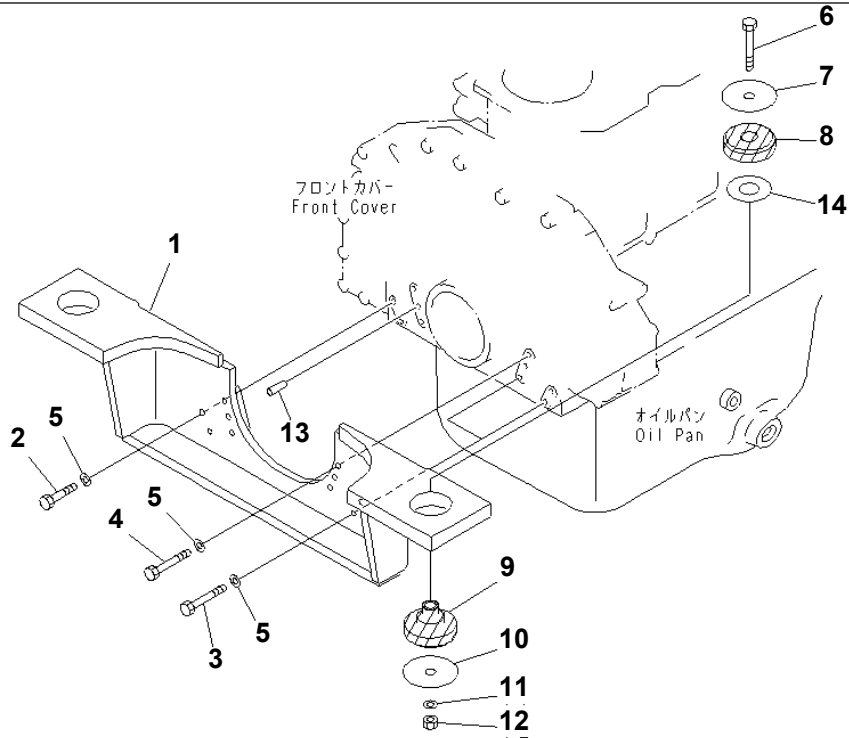

WA480-5L S/N A37001-UP
00076703

00076703

Ref. B0000-06A0

Page 030020

WA480-5L S/N A37001-UP
ENGINE MOUNT

Item	Part No.	Description	Qty	Options
1	421-01-21110	SUPPORT	1	SN:A37001--,KIT-FLAG:_
2	01010-81050	BOLT	2	SN:A37001--,KIT-FLAG:_
3	01011-81005	BOLT	4	SN:A37001--,KIT-FLAG:_
4	01011-81010	BOLT	2	SN:A37001--,KIT-FLAG:_
5	01643-31032	WASHER	8	SN:A37001--,KIT-FLAG:_
6	01011-62440	BOLT	2	SN:A37001--,KIT-FLAG:_
7	424-01-11220	WASHER	2	SN:A37001--,KIT-FLAG:_
	424-01-11310	CUSHION ASS'Y	2	SN:A37001--,KIT-FLAG:_
8	424-01-11330	· CUSHION	1	SN:A37001--,KIT-FLAG:_
9	424-01-11320	· CUSHION	1	SN:A37001--,KIT-FLAG:_
10	424-01-11220	WASHER	2	SN:A37001--,KIT-FLAG:_
11	424-01-21130	WASHER	2	SN:A37001--,KIT-FLAG:_
12	01580-02419	NUT	2	SN:A37001--,KIT-FLAG:_
13	04020-01228	PIN,DOWEL	2	SN:A37001--,KIT-FLAG:_
14	421-01-A1750	SPACER	2	SN:A37001--,KIT-FLAG:_

Ref. B0000-06A0

Page 030020