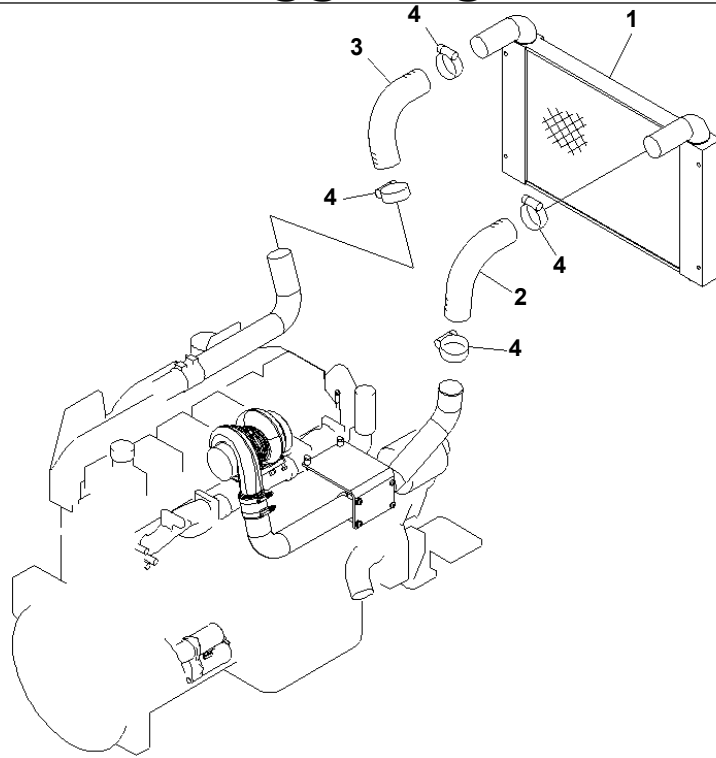

**WA480-5L S/N A37001-UP**  
**WA480-5L S/N A37001-UP**

Item	Description	Book	Page
	SAA6D125E-3B S/N .-UP	saa6d1xe	
B0	ENGINE RELATED PARTS		030000
C0	COOLING SYSTEM		060000
D0	FUEL TANK AND RELATED PARTS		090000
E0	ELECTRICAL SYSTEM		120000
F0	POWER TRAIN AND FINAL DRIVE		150000
H0	HYDRAULIC SYSTEM		180000
J0	MAIN/REVOLVING FRAME AND RELATED PARTS		210000
K0	OPERATOR'S COMPARTMENT AND CONTROL SYSTEM		240000
M0	GUARD		270000
S0	SUSPENSION AND WHEEL RELATED PARTS		300000
T0	WORK EQUIPMENT		330000
U0	MARKS AND PLATES		360000
V0	ACCESSORY AND TOOL		390000

**WA480-5L S/N A37001-UP**  
**ENGINE RELATED PARTS**

Item	Description	Qty	Page
10	ENGINE TRANSFER	1	030010
20	ENGINE MOUNT	1	030020
30	PRE-CLEANER (TURBO 2)	1	030030
40	PRE-CLEANER (ENGINEAIRE LTD.)	1	030040
50	PRE-CLEANER (TURBO 2) (FOR WASTE HANDLER)	1	030050
60	ENGINE RELATED PARTS (HOSE AND WIRING HARNESS)	1	030060
70	EXHAUST PIPE	1	030070