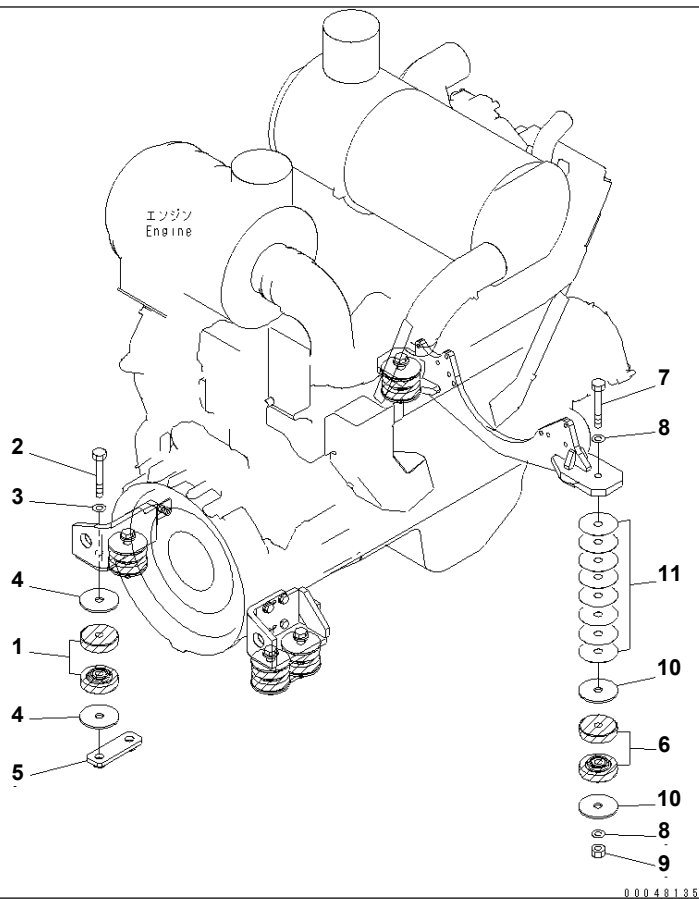

WA500-6 S/N 55001-55478 (ecot3, For EU)
WA500-6 S/N 55001-55478 (ecot3, For EU)

Item	Part Name
	SAA6D140E-5A-01 S/N 530001-UP
B0	ENGINE RELATED PARTS
C0	COOLING SYSTEM
D0	FUEL TANK AND RELATED PARTS
E0	ELECTRICAL SYTEM
F0	TORQUE CONVERTER AND TRANSMISSION
H0	HYDRAULIC SYSTEM
J0	MAIN/REVOLVING FRAME AND RELATED PARTS
K0	OPERATOR'S COMPARTMENT AND CONTROL SYSTEM
M0	GUARD
S0	SUSPENSION AND WHEEL RELATED PARTS
T0	WORK EQUIPMENT
U0	MARKS AND PLATES
V0	ACCESSORY AND TOOL
Y0	SERVICE KIT AND COMPONENT PARTS

WA500-6 S/N 55001-55478 (ecot3, For EU)

ENGINE RELATED PARTS

Item	Part Name	Qty
10	ENGINE MOUNTING(#55001-)	1
20	ENGINE MOUNTS DRAIN LINE(#55001-)	1
30	EXTENSION (AIR INTAKE)(#55001-)	1
40	EXHAUST PIPE(#55001-)	1
50	DAMPER(#55001-)	1

WA500-6 S/N 55001-55478 (ecot3, For EU)
00048135

Ref. B0100-01A0

Page 030010

WA500-6 S/N 55001-55478 (ecot3, For EU)
ENGINE MOUNTING(#55001-)

Item	Part No.	Part Name	Qty	Serial No.
1	425-01-11370	CUSHION	8	55001-
2	01011-62245	BOLT	4	55001-
3	01643-32260	WASHER	4	55001-
4	567-01-71160	WASHER	8	55001-
5	425-01-31320	PLATE	2	55001-
6	425-01-11370	CUSHION	4	55001-
7	01011-62245	BOLT	2	55001-
8	01643-32260	WASHER	4	55001-
9	01580-12218	NUT	2	55001-
10	567-01-71160	WASHER	4	55001-
11	425-14-31310	SHIM, 0.5MM	8	55001-
	425-14-31320	SHIM, 1.0MM	8	55001-