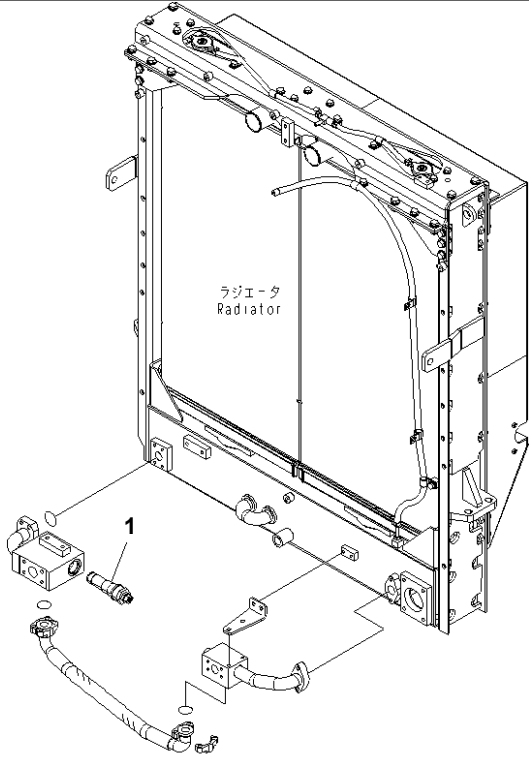

WA500-6 S/N 55001-55478 (ecot3, For EU)
00049076

00049076

Ref. C0110-08A0

Page 060080

WA500-6 S/N 55001-55478 (ecot3, For EU)
RADIATOR (RELIEF VALVE)(#55001-)

Item	Part No.	Part Name	Qty	Serial No.
1	(709-90-55900)	VALVE ASS'Y	1	55001-