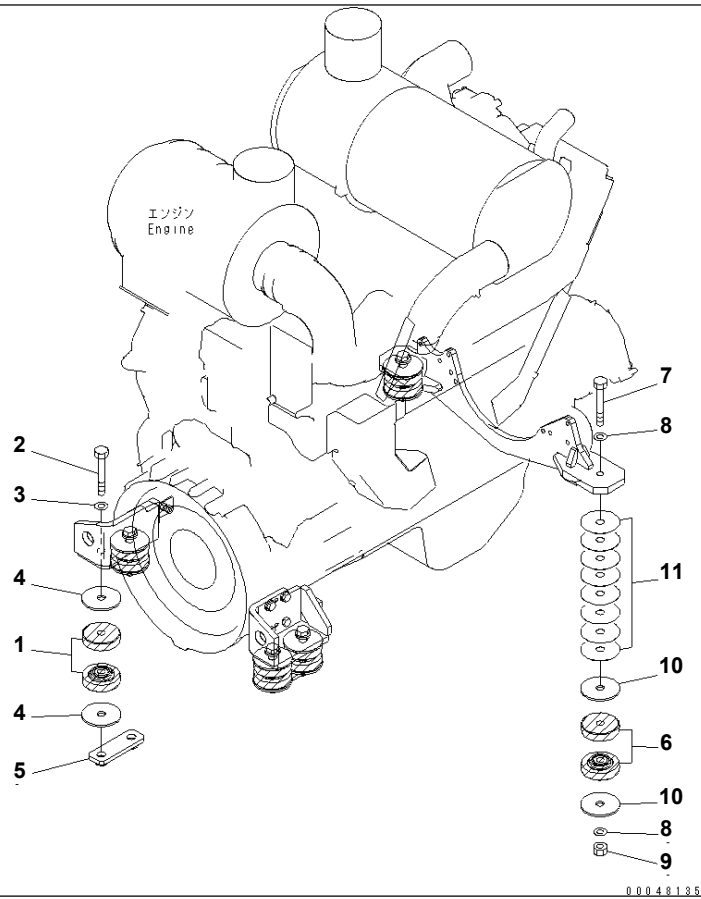

WA500-6 S/N 55001-55478 (ecot3, For North America)
00048135

Ref. B0100-01A0

Page 030010

WA500-6 S/N 55001-55478 (ecot3, For North America)
ENGINE MOUNTING(#55001-)

Item	Part No.	Part Name	Qty	Serial No.
1	425-01-11370	CUSHION	8	55001-
2	01011-62245	BOLT	4	55001-
3	01643-32260	WASHER	4	55001-
4	567-01-71160	WASHER	8	55001-
5	425-01-31320	PLATE	2	55001-
6	425-01-11370	CUSHION	4	55001-
7	01011-62245	BOLT	2	55001-
8	01643-32260	WASHER	4	55001-
9	01580-12218	NUT	2	55001-
10	567-01-71160	WASHER	4	55001-
11	425-14-31310	SHIM, 0.5MM	8	55001-
	425-14-31320	SHIM, 1.0MM	8	55001-