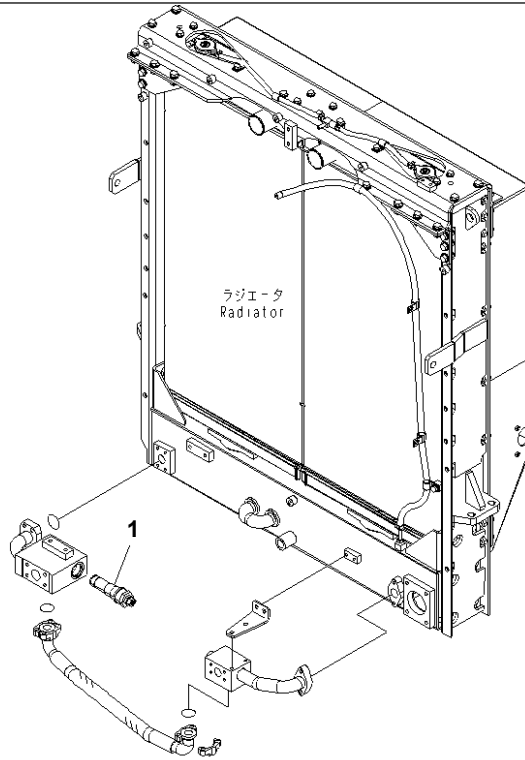

00049076

Ref. C0110-08A0

Page 060080

WA500-6 S/N 55001-55478 (ecot3, For North America)
RADIATOR (RELIEF VALVE)(#55001-)

Item	Part No.	Part Name	Qty	Serial No.
1	(709-90-55900)	VALVE ASS'Y	1	55001-