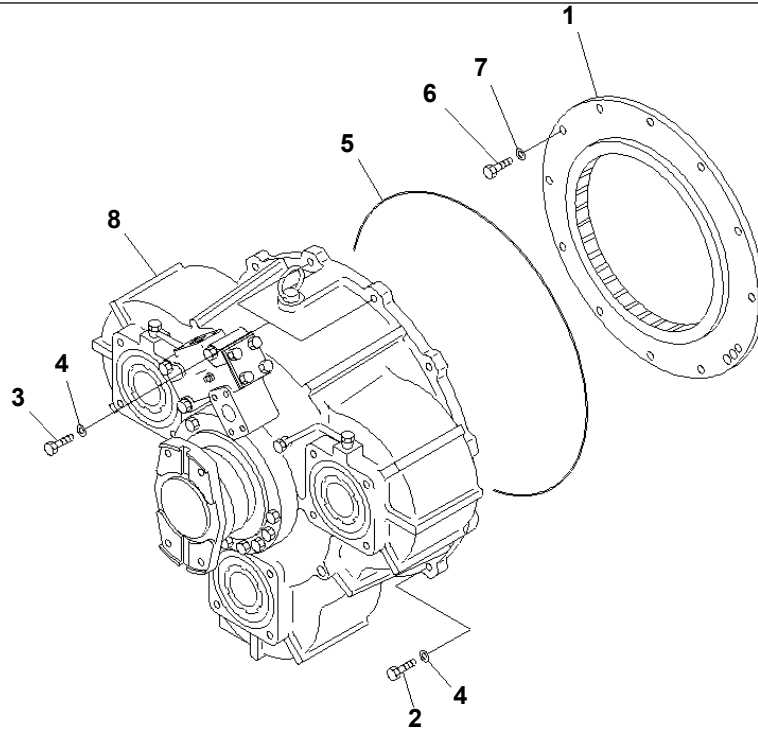

WA600-3 S/N 50001-UP
00073339

00073339

Ref. B0000-08A0

Page 030090

WA600-3 S/N 50001-UP
ENGINE (TORQUE CONVERTER)(#52406-)

Item	Part No.	Part Name	Qty	Serial No.
1	426-14-11140	RING,DRIVE	1	52406-
2	01010-61245	BOLT	10	52406-
3	01010-61255	BOLT	2	52406-
4	01643-31232	WASHER	12	52406-
5	426-14-11150	O-RING	1	52406-
6	01010-61235	BOLT	12	52406-
7	01643-31232	WASHER	12	52406-
8	(711-17-41000)	CONVERTER ASS'Y	1	52406-