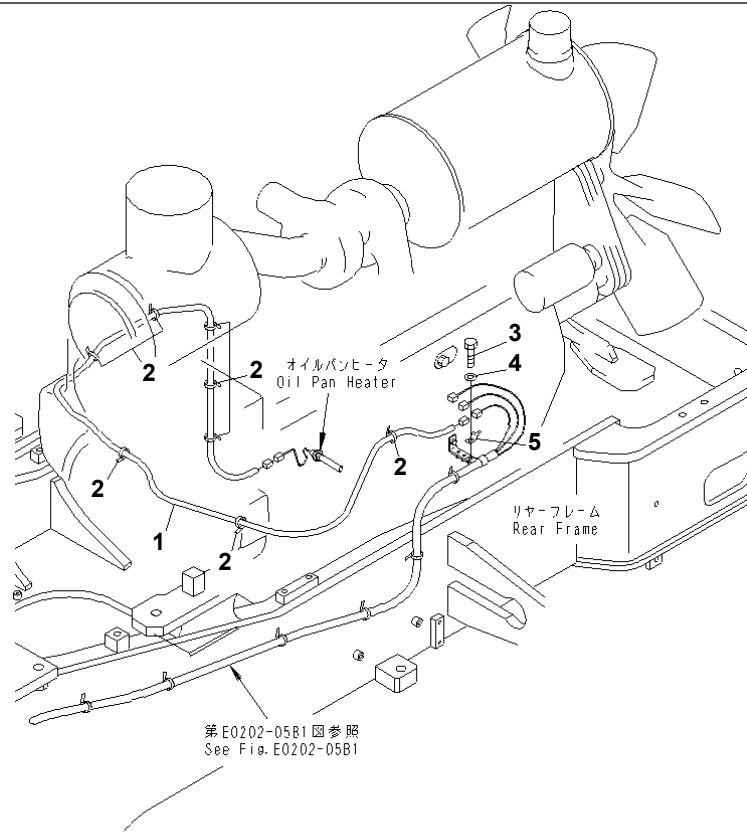

WA600-3 S/N 50001-UP  
00073335

00073335

Ref. B0000-04A0

Page 030040

WA600-3 S/N 50001-UP  
ENGINE (REAR HARNESS)(#52406-)

Item	Part No.	Part Name	Qty	Serial No.
1	428-06-12610	WIRE	1	52406-

00073336

Ref. B0000-05A1

Page 030050

WA600-3 S/N 50001-UP  
ENGINE (OIL PAN HEATER LINE)(#52406-)

Item	Part No.	Part Name	Qty	Serial No.
1	426-Z91-2430	WIRING HARNESS	1	52406-
2	08034-20519	BAND	8	52406-
3	01010-81025	BOLT	1	52406-
4	01643-31032	WASHER	1	52406-
5	08053-01510	CLIP	1	52406-

WA600-3 S/N 50001-UP  
00073337

00073337

Ref. B0000-06A0

Page 030060

WA600-3 S/N 50001-UP  
ENGINE (HARNESS)(#52406-)

Item	Part No.	Part Name	Qty	Serial No.
1	426-06-22432	WIRING HARNESS	1	52406-
	08020-10000	· DIODE	7	52406-
2	426-06-22471	WIRING HARNESS	1	52406-
3	7861-92-3320	SENSOR,WATER TEMPERATURE	2	52406-
5	41E-06-21910	CAP	1	52406-
6	08038-02027	CAP	1	52406-
7	08038-00519	CAP	1	52406-
8	04434-52212	CLIP	6	52406-
9	04434-52711	CLIP	3	52406-
10	04434-51008	CLIP	5	52406-
11	04434-53411	CLIP	4	52406-
12	04434-51008	CLIP	3	52406-
13	04434-51710	CLIP	1	52406-
14	04434-52711	CLIP	1	52406-
15	427-04-11130	PLATE	1	52406-
16	04434-51910	CLIP	6	52406-
17	01435-01016	BOLT	25	52406-