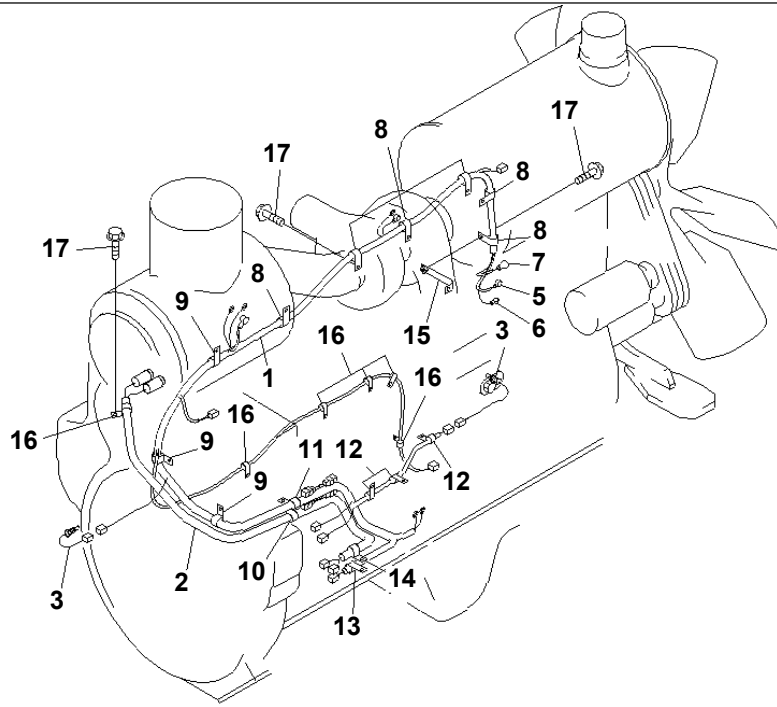

WA600-3 S/N 50001-UP  
00073334

00073334

Ref. B0000-03A0

Page 030030

WA600-3 S/N 50001-UP  
ENGINE (OIL COOLER AND WATER PIPING)(#52406-)

Item	Part No.	Part Name	Qty	Serial No.
1	426-03-22530	ELBOW	1	52406-
2	07000-12075	O-RING	1	52406-
3	01010-81235	BOLT	2	52406-
4	01643-31232	WASHER	2	52406-
5	07042-20108	PLUG	1	52406-
6	426-03-22511	TUBE	1	52406-
7	07000-12075	O-RING	1	52406-
8	01010-81240	BOLT	2	52406-
9	01643-31232	WASHER	2	52406-
10	07042-20108	PLUG	1	52406-

WA600-3 S/N 50001-UP  
00073335

00073335

Ref. B0000-04A0

Page 030040

WA600-3 S/N 50001-UP  
ENGINE (REAR HARNESS)(#52406-)

Item	Part No.	Part Name	Qty	Serial No.
1	428-06-12610	WIRE	1	52406-

00073336

Ref. B0000-05A1

Page 030050

WA600-3 S/N 50001-UP  
ENGINE (OIL PAN HEATER LINE)(#52406-)

Item	Part No.	Part Name	Qty	Serial No.
1	426-Z91-2430	WIRING HARNESS	1	52406-
2	08034-20519	BAND	8	52406-
3	01010-81025	BOLT	1	52406-
4	01643-31032	WASHER	1	52406-
5	08053-01510	CLIP	1	52406-

WA600-3 S/N 50001-UP  
00073337

00073337

Ref. B0000-06A0

Page 030060

WA600-3 S/N 50001-UP  
ENGINE (HARNESS)(#52406-)

Item	Part No.	Part Name	Qty	Serial No.
1	426-06-22432	WIRING HARNESS	1	52406-
	08020-10000	· DIODE	7	52406-
2	426-06-22471	WIRING HARNESS	1	52406-
3	7861-92-3320	SENSOR,WATER TEMPERATURE	2	52406-
5	41E-06-21910	CAP	1	52406-
6	08038-02027	CAP	1	52406-
7	08038-00519	CAP	1	52406-
8	04434-52212	CLIP	6	52406-
9	04434-52711	CLIP	3	52406-
10	04434-51008	CLIP	5	52406-
11	04434-53411	CLIP	4	52406-
12	04434-51008	CLIP	3	52406-
13	04434-51710	CLIP	1	52406-
14	04434-52711	CLIP	1	52406-
15	427-04-11130	PLATE	1	52406-
16	04434-51910	CLIP	6	52406-
17	01435-01016	BOLT	25	52406-