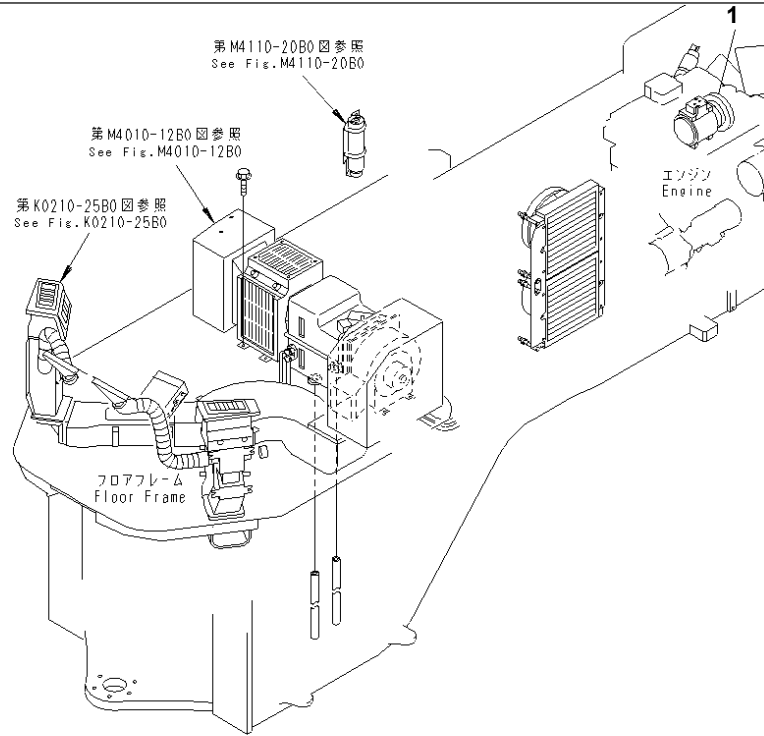

WA600-3 S/N 50001-UP
00073345

00073345

Ref. B0000-15A0

Page 030160

WA600-3 S/N 50001-UP
ENGINE (AIR CONDITIONER)(#52406-)

Item	Part No.	Part Name	Qty	Serial No.
1	(425-07-21180)	AIR COMPRESSOR A.	1	52406-