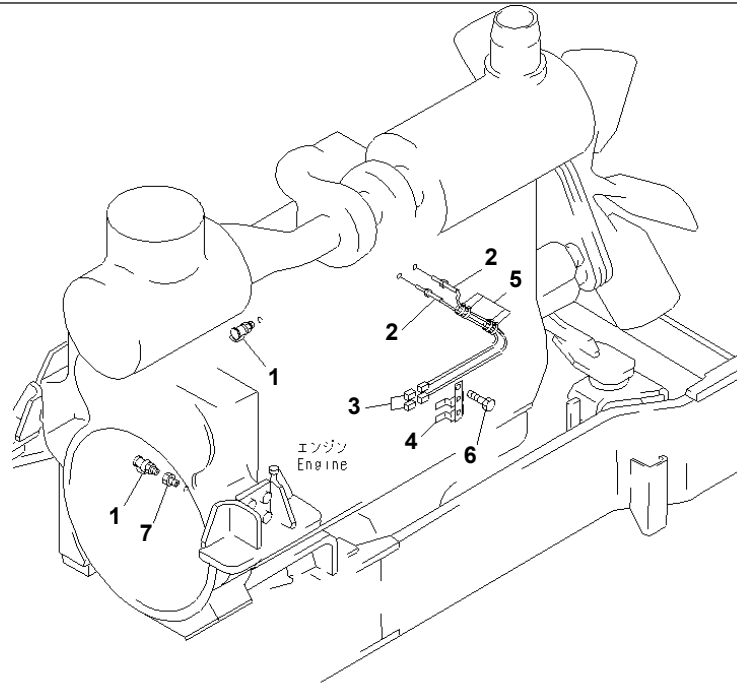

WA600-3 S/N 50001-UP
00001147

Ref. B0000-01A0

00001147

Page 030010

WA600-3 S/N 50001-UP
ENGINE (PM SERVICE CONNECTER AND EXHAUST TEMPERATURE
SENSOR)(#52406-)

Item	Part No.	Part Name	Qty	Serial No.
1	195-49-36120	NIPPLE	2	52406-
2	6215-11-8171	SENSOR,TEMPERATURE	2	52406-
3	6215-11-8190	CONNECTOR	2	52406-
4	427-Z91-2190	PLATE	1	52406-
5	08034-20536	BAND	4	52406-
6	01435-01025	BOLT	1	52406-
7	07326-30201	ADAPTER	1	52406-