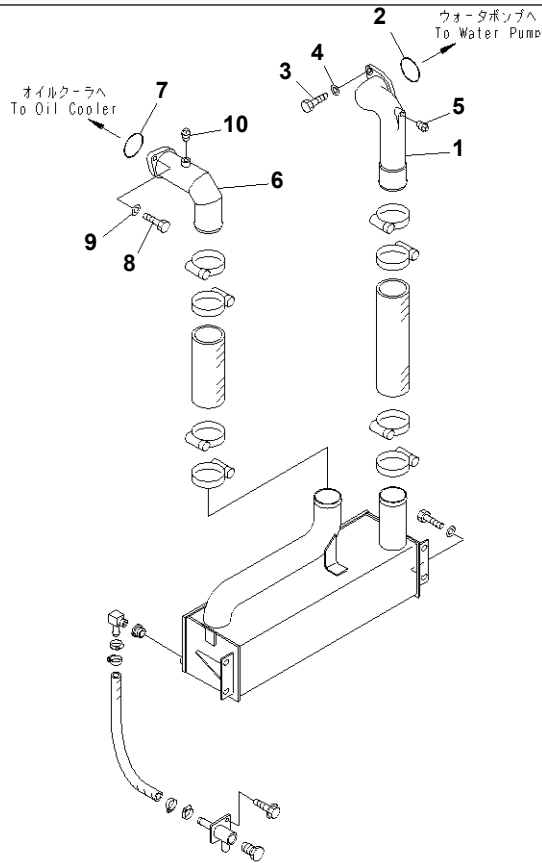

WA600-3 S/N 50001-UP  
00001147

Ref. B0000-01A0

00001147

Page 030010

WA600-3 S/N 50001-UP  
ENGINE (PM SERVICE CONNECTER AND EXHAUST TEMPERATURE  
SENSOR)(#52406-)

Item	Part No.	Part Name	Qty	Serial No.
1	195-49-36120	NIPPLE	2	52406-
2	6215-11-8171	SENSOR,TEMPERATURE	2	52406-
3	6215-11-8190	CONNECTOR	2	52406-
4	427-Z91-2190	PLATE	1	52406-
5	08034-20536	BAND	4	52406-
6	01435-01025	BOLT	1	52406-
7	07326-30201	ADAPTER	1	52406-

WA600-3 S/N 50001-UP  
00073333

00073333

Ref. B0000-02A0

Page 030020

WA600-3 S/N 50001-UP  
ENGINE (RADIATOR PIPING)(#52406-)

Item	Part No.	Part Name	Qty	Serial No.
1	426-03-22141	HOSE	1	52406-
2	07299-00095	CLAMP	4	52406-
3	426-03-22521	TUBE	1	52406-
4	07042-20108	PLUG	1	52406-
5	6693-62-9242	GASKET	1	52406-
6	01010-81030	BOLT	4	52406-
7	01643-51032	WASHER	4	52406-

WA600-3 S/N 50001-UP  
00073334

00073334

Ref. B0000-03A0

Page 030030

WA600-3 S/N 50001-UP  
ENGINE (OIL COOLER AND WATER PIPING)(#52406-)

Item	Part No.	Part Name	Qty	Serial No.
1	426-03-22530	ELBOW	1	52406-
2	07000-12075	O-RING	1	52406-
3	01010-81235	BOLT	2	52406-
4	01643-31232	WASHER	2	52406-
5	07042-20108	PLUG	1	52406-
6	426-03-22511	TUBE	1	52406-
7	07000-12075	O-RING	1	52406-
8	01010-81240	BOLT	2	52406-
9	01643-31232	WASHER	2	52406-
10	07042-20108	PLUG	1	52406-

WA600-3 S/N 50001-UP  
00073335

00073335

Ref. B0000-04A0

Page 030040

WA600-3 S/N 50001-UP  
ENGINE (REAR HARNESS)(#52406-)

Item	Part No.	Part Name	Qty	Serial No.
1	428-06-12610	WIRE	1	52406-

00073336

Ref. B0000-05A1