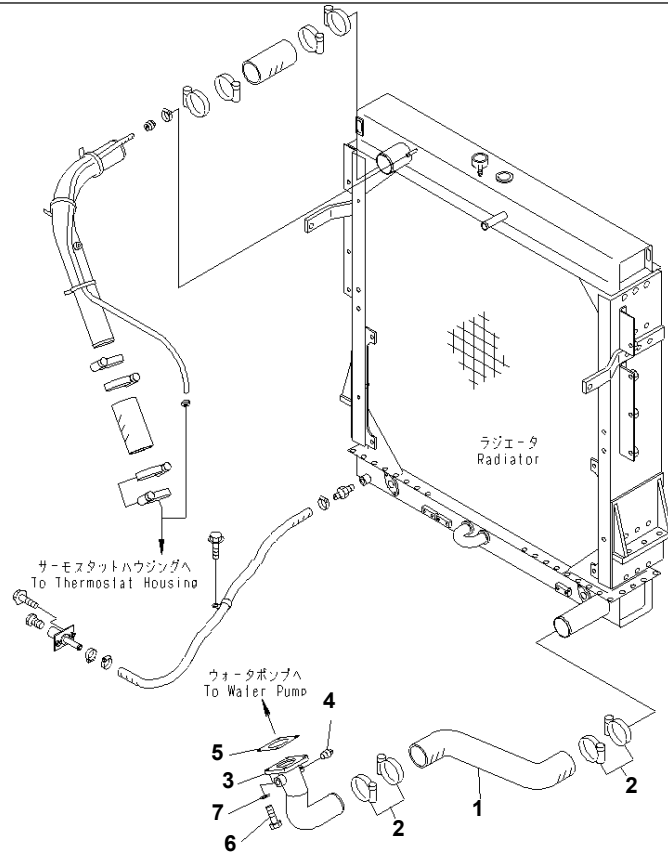

WA600-3 S/N 50001-UP
00073333

00073333

Ref. B0000-02A0

Page 030020

WA600-3 S/N 50001-UP
ENGINE (RADIATOR PIPING)(#52406-)

Item	Part No.	Part Name	Qty	Serial No.
1	426-03-22141	HOSE	1	52406-
2	07299-00095	CLAMP	4	52406-
3	426-03-22521	TUBE	1	52406-
4	07042-20108	PLUG	1	52406-
5	6693-62-9242	GASKET	1	52406-
6	01010-81030	BOLT	4	52406-
7	01643-51032	WASHER	4	52406-