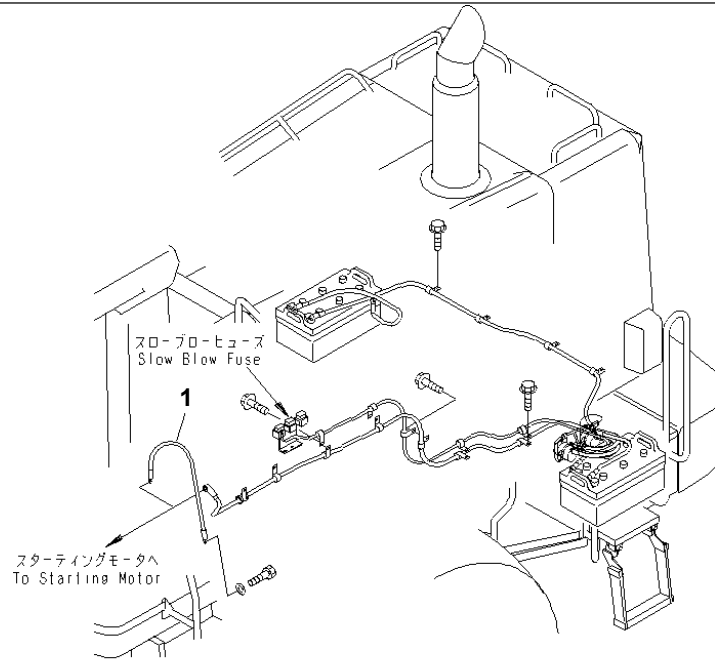

WA600-3 S/N 50001-UP
00073335

00073335

Ref. B0000-04A0

Page 030040

WA600-3 S/N 50001-UP
ENGINE (REAR HARNESS)(#52406-)

Item	Part No.	Part Name	Qty	Serial No.
1	428-06-12610	WIRE	1	52406-