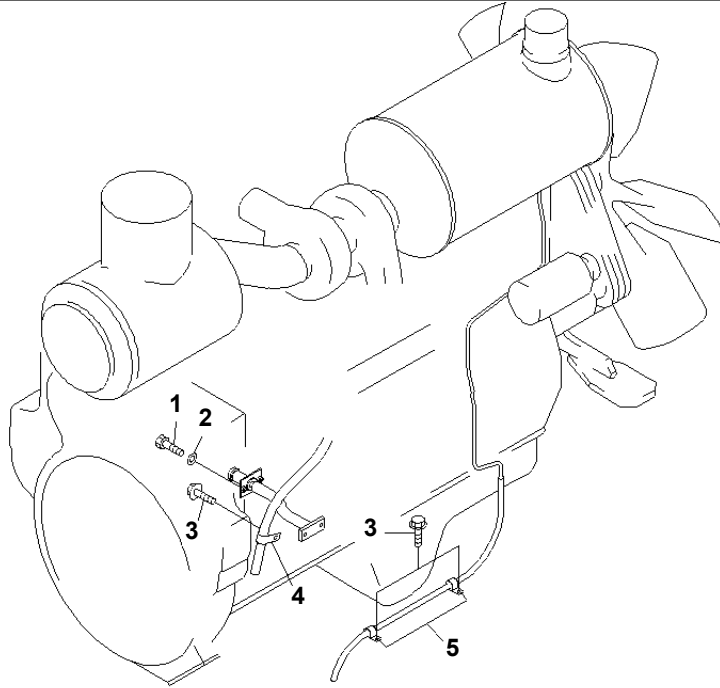

WA600-3 S/N 50001-UP
@@2C710@

Ref. B0110-01A0A

P.W2C.710

Page 030220

WA600-3 S/N 50001-UP
ENGINE (OIL COOLER WATER AND MUFFLER WATER DRAIN
HOSE)(#52001-52405)

Item	Part No.	Part Name	Qty	Serial No.
1	01010-81025	BOLT	2	52001-
2	01643-31032	WASHER	2	52001-
3	01435-01016	BOLT	3	52001-
4	08036-03014	CLIP	1	52001-
5	08036-01814	CLIP	2	52001-