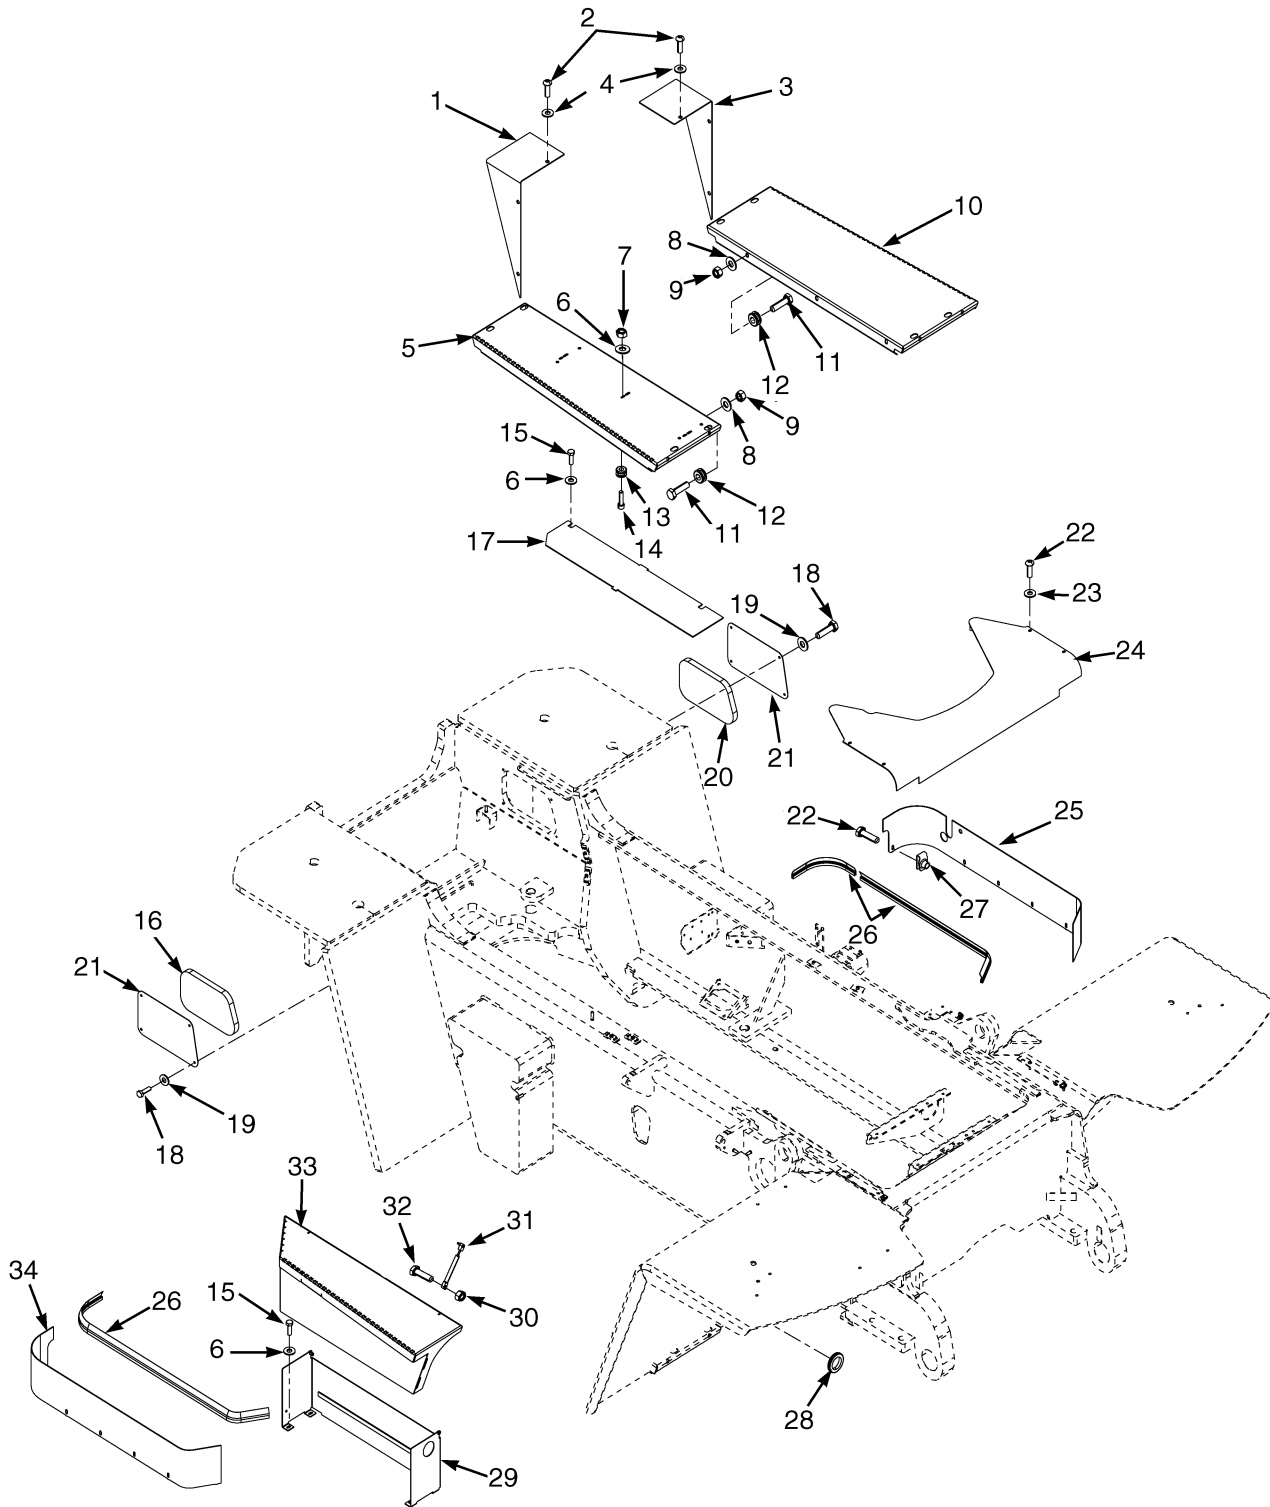

**GDP130EB, GDP140EB, GDP160EB
(D877)**

HP000765

SECTIONS

1	GENERAL TRUCK
2	ENGINE ASSEMBLY - DIESEL
3	ENGINE ASSEMBLY - LPG
4	FUEL SYSTEM
5	ELECTRICAL SYSTEM
6	STEERING SYSTEM
7	BRAKE SYSTEM
8	TRANSMISSION
9	HYDRAULIC SYSTEM
10	MAST-TWO STAGE LIMITED FREE-LIFT
11	MAST-THREE STAGE FULL FREE-LIFT
12	ATTACHMENTS AND HEADER HOSE GROUP
13	OPTIONS
14	NUMERICAL INDEX

FLOORPLATES (FIGURE 1-1)

HP121095

FLOORPLATES

ITEM	PART NO.	DESCRIPTION	QTY
1	b 524268095	Plate Wldmt (RH)	1
1	c 524312174	Extension (RH)	1
2	580081581	Capscrew	6
3	b 524268096	Plate (LH)	1
3	c 524312173	Extension (LH)	1
4	580055633	Washer	6
5	b 524282674	Running Board (RH)	1
5	c 524312055	Running Board (RH)	1
6	b 504226242	Washer	28
6	c 504226242	Washer	16
7	b 449015098	Nut	8
8	b 449015115	Locknut	6
9	b 504225227	Washer	18
10	b 524282673	Running Board (LH)	1
10	c 524325853	Running Board (LH)	1
11	b 449001004	Capscrew	6
12	b 580001469	Grommet	6
13	b 580006967	Grommet	8
14	580047534	Capscrew	8
15	449001014	Screw	4
16	580073662	Sound Liner (RH)	1
17	580077238	Cover	1
18	449001134	Capscrew	8
19	449021001	Washer	8
20	580073659	Sound Liner (LH)	1
21	580073658	Plate	2
22	580082765	Capscrew	14
23	580056003	Washer	14
24	524144731	Cover	1
25	524143592	Panel (LH)	1
26	580022014	Seal-Bulk	AR
27	580026621	Nut	14
28	580003238	Grommet	1
29	580077253 550013524	Box (Battery)	1
30	580004592	Nut	2
31	580039081	Gas Spring	1
32	580037280	Capscrew	2
33	580077251	Cover (Battery Box)	1
33	550013525	Cover (Battery Box) (With Battery Disconnect Switch)	1
34	524143593	Panel (RH)	1
	a 518795609	Foam Tape (Counterweight)	AR
	ac 580092780	Damper	12
	ac 449001028	Capscrew	4