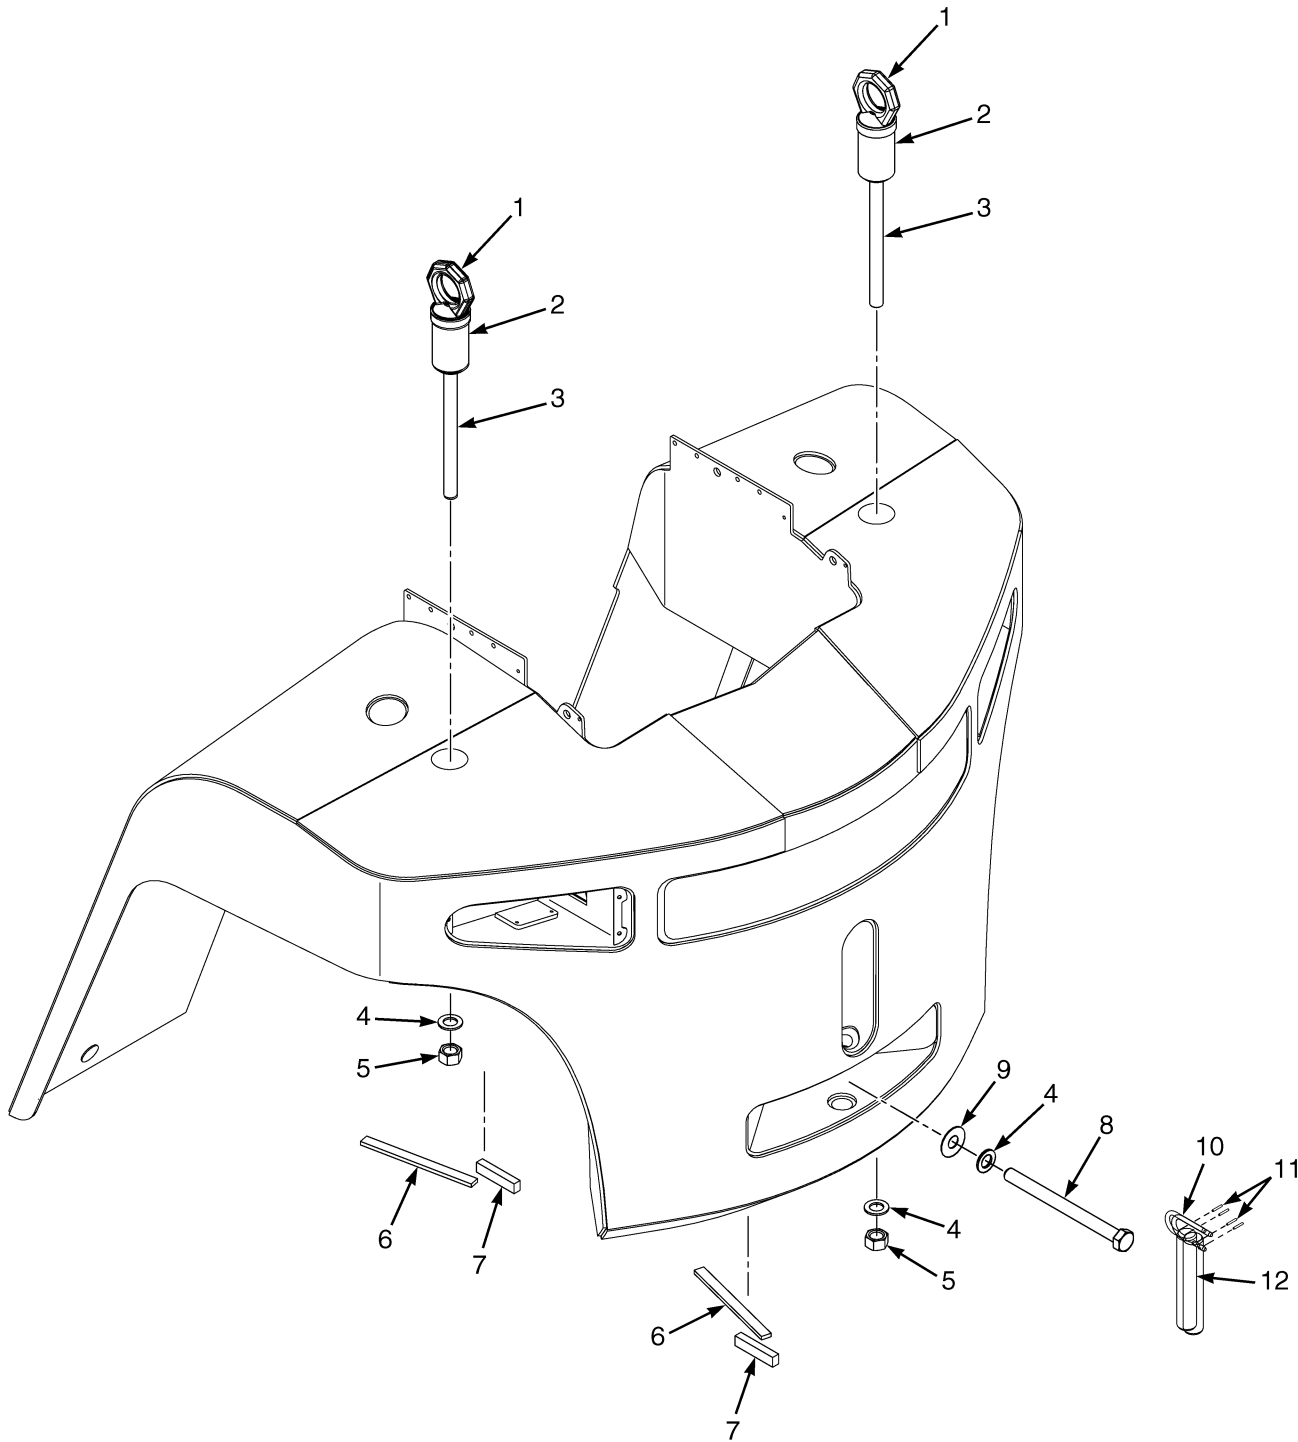

COUNTERWEIGHT AND OPTIONAL LIFTING EYES (FIGURE 1-4)

BP000542

COUNTERWEIGHT AND OPTIONAL LIFTING EYES

KEY:

A: With Optional Lifting Eyes (Shown)

B: Without Optional Lifting Eyes

ITEM	PART NO.	DESCRIPTION	QTY	
			A	B
	524281018	Counterweight (GDP130EB)	1	1
	524281019	Counterweight (GDP140EB)	1	1
	524281020	Counterweight (GDP160EB)	1	1
1	580031128	Lifting Eye	2	..
2	580085985	Nut	2	..
3	580086033	Stud	2	..
4	580008887	Washer	3	5
5	937300930	Nut	2	2
6	580031198	Foam Tape	AR	AR
7	580003802	Foam	AR	AR
8	580064244	Capscrew	1	3
9	580085984	Shim	2	2
10	580077641	Grip	1	1
11	449034085	Roll Pin	2	2
12	580082763	Tow Pin	1	1