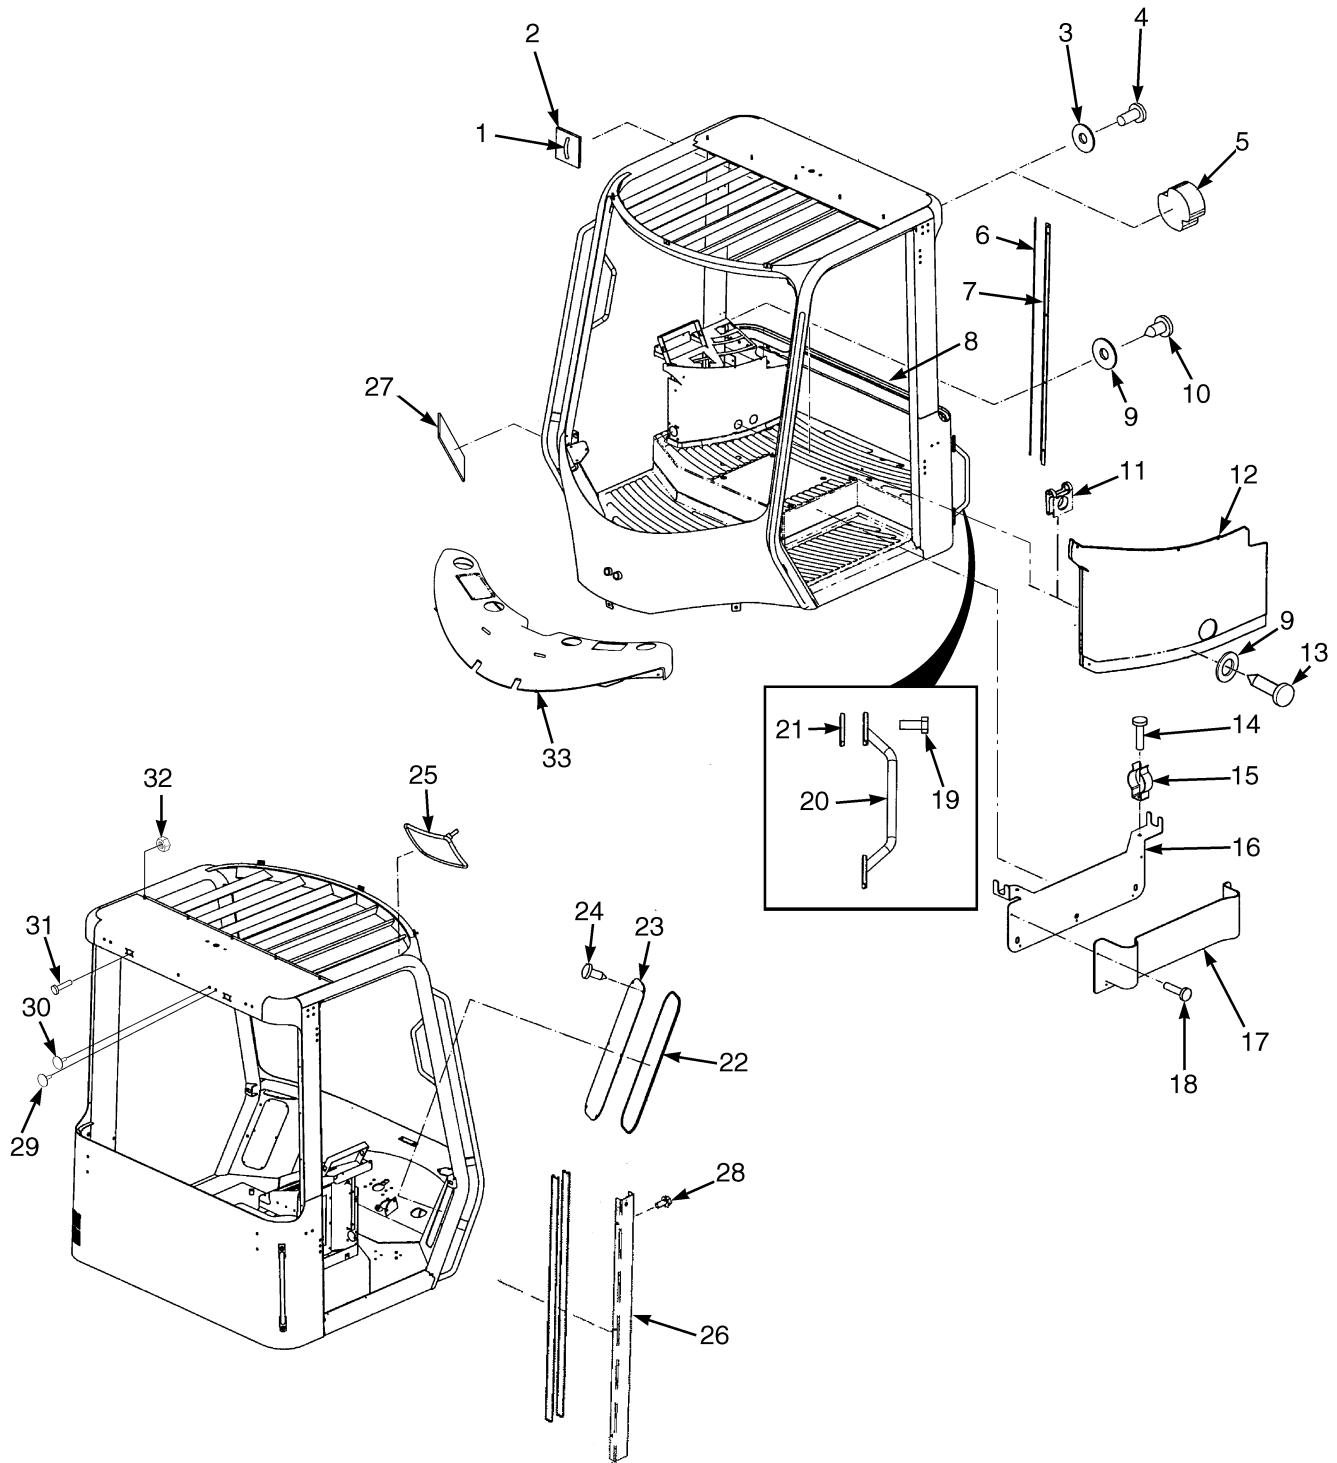

**OVERHEAD GUARD (FIGURE 1-5)
WIRE MESH**

HP121220

**OVERHEAD GUARD
WIRE MESH**

ITEM	PART NO.	DESCRIPTION	QTY
	582002101	Guard Assembly	1
1	582001923	Overhead Guard	1
2	580022780	Cap (Capscrew Head)	3
3	582001925	Nut	3
3	580060020	Nut (Alternate Part)	3
4	580025719	Washer	3
5	582001924	Insert (Threaded)	3

CAB ATTACHING PARTS (FIGURE 1-6)

HP121119

CAB ATTACHING PARTS

ITEM	PART NO.	DESCRIPTION	QTY
1	580014773	Clamp	1
2	580048511	Clip	1
3	580028805	Washer	8
4	580051692	Bolt	8
5	580048512	Seal	2
6	580022240	Trim-Bulk	1
7	580022239	Cover	1
8	580025717	Edge Protector	AR
9	580022214	Washer	6
10	580017273	Screw	5
11	580022213	Nut	1
12	580021409	Console (RH Internal)	1
12	580025753	Cover (Control Column)	1
13	580014813	Screw	1
14	580025738	Screw	2
15	580025737	Clip	2
16	580025736	Bracket (Cup And Clip Board Holder)	1
17	580022207	Holder (Cup And Clip Board)	1
18	580025735	Rivet	5
19	580051691	Screw	4
20	580025715	Handle Assembly (Rear)	2
20	449001013	Capscrew	4
20	504226242	Washer	4
20	580016589	Cover (Capscrew Head)	4
21	580025716	Pad	4
22	580025743	Seal	AR
23	580022254	Plate (Air Duct Cover)	2
24	580025744	Screw	12
25	580022736	Mirror (Interior)	2
26	580084057	Cover	1
27	580022824	Foam (LH)	1
27	580022825	Foam (RH)	1
28	580022236	Screw	16
29	580080535	Plug	1
30	580080534	Plug	1
31	580025738	Screw	8
32	937100903	Nut	8
33	580025741	Dash Panel	1
33	580014811	Washer (Plastic)	6
33	449001170	Capscrew	6
33	580016589	Cover (Capscrew Head)	6