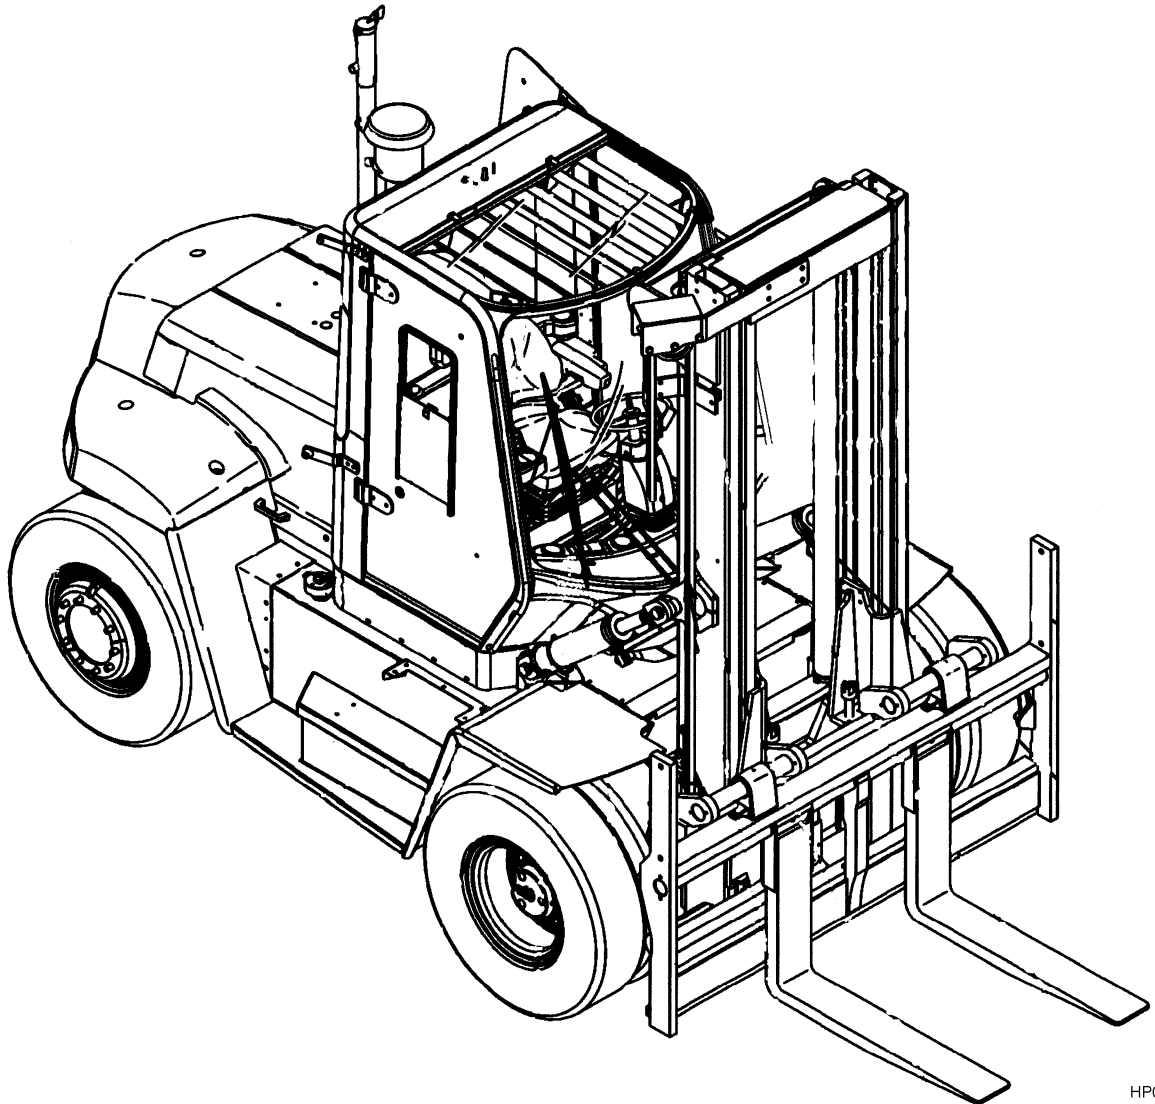

**GDP130EB, GDP140EB, GDP160EB
(D877)**

HP000765

SECTIONS

1	GENERAL TRUCK
2	ENGINE ASSEMBLY - DIESEL
3	ENGINE ASSEMBLY - LPG
4	FUEL SYSTEM
5	ELECTRICAL SYSTEM
6	STEERING SYSTEM
7	BRAKE SYSTEM
8	TRANSMISSION
9	HYDRAULIC SYSTEM
10	MAST-TWO STAGE LIMITED FREE-LIFT
11	MAST-THREE STAGE FULL FREE-LIFT
12	ATTACHMENTS AND HEADER HOSE GROUP
13	OPTIONS
14	NUMERICAL INDEX

**SECTION 1
GENERAL TRUCK**

DESCRIPTION	PAGE
SEAT SUSPENSION ASSEMBLY	
AIR	1-118
MECHANICAL	1-122
SEAT SUSPENSION MOUNTING	1-126
TILT CYLINDER	
CAB	1-66
TILT PLATFORM ASSEMBLY	1-68
TRAINING SEAT	1-114
WINDOW WIPER SYSTEM	
REAR AND ROOF WIPER KITS - AND FRONT WIPER OPTIONS	1-44
WASHER BOTTLE KIT	1-42