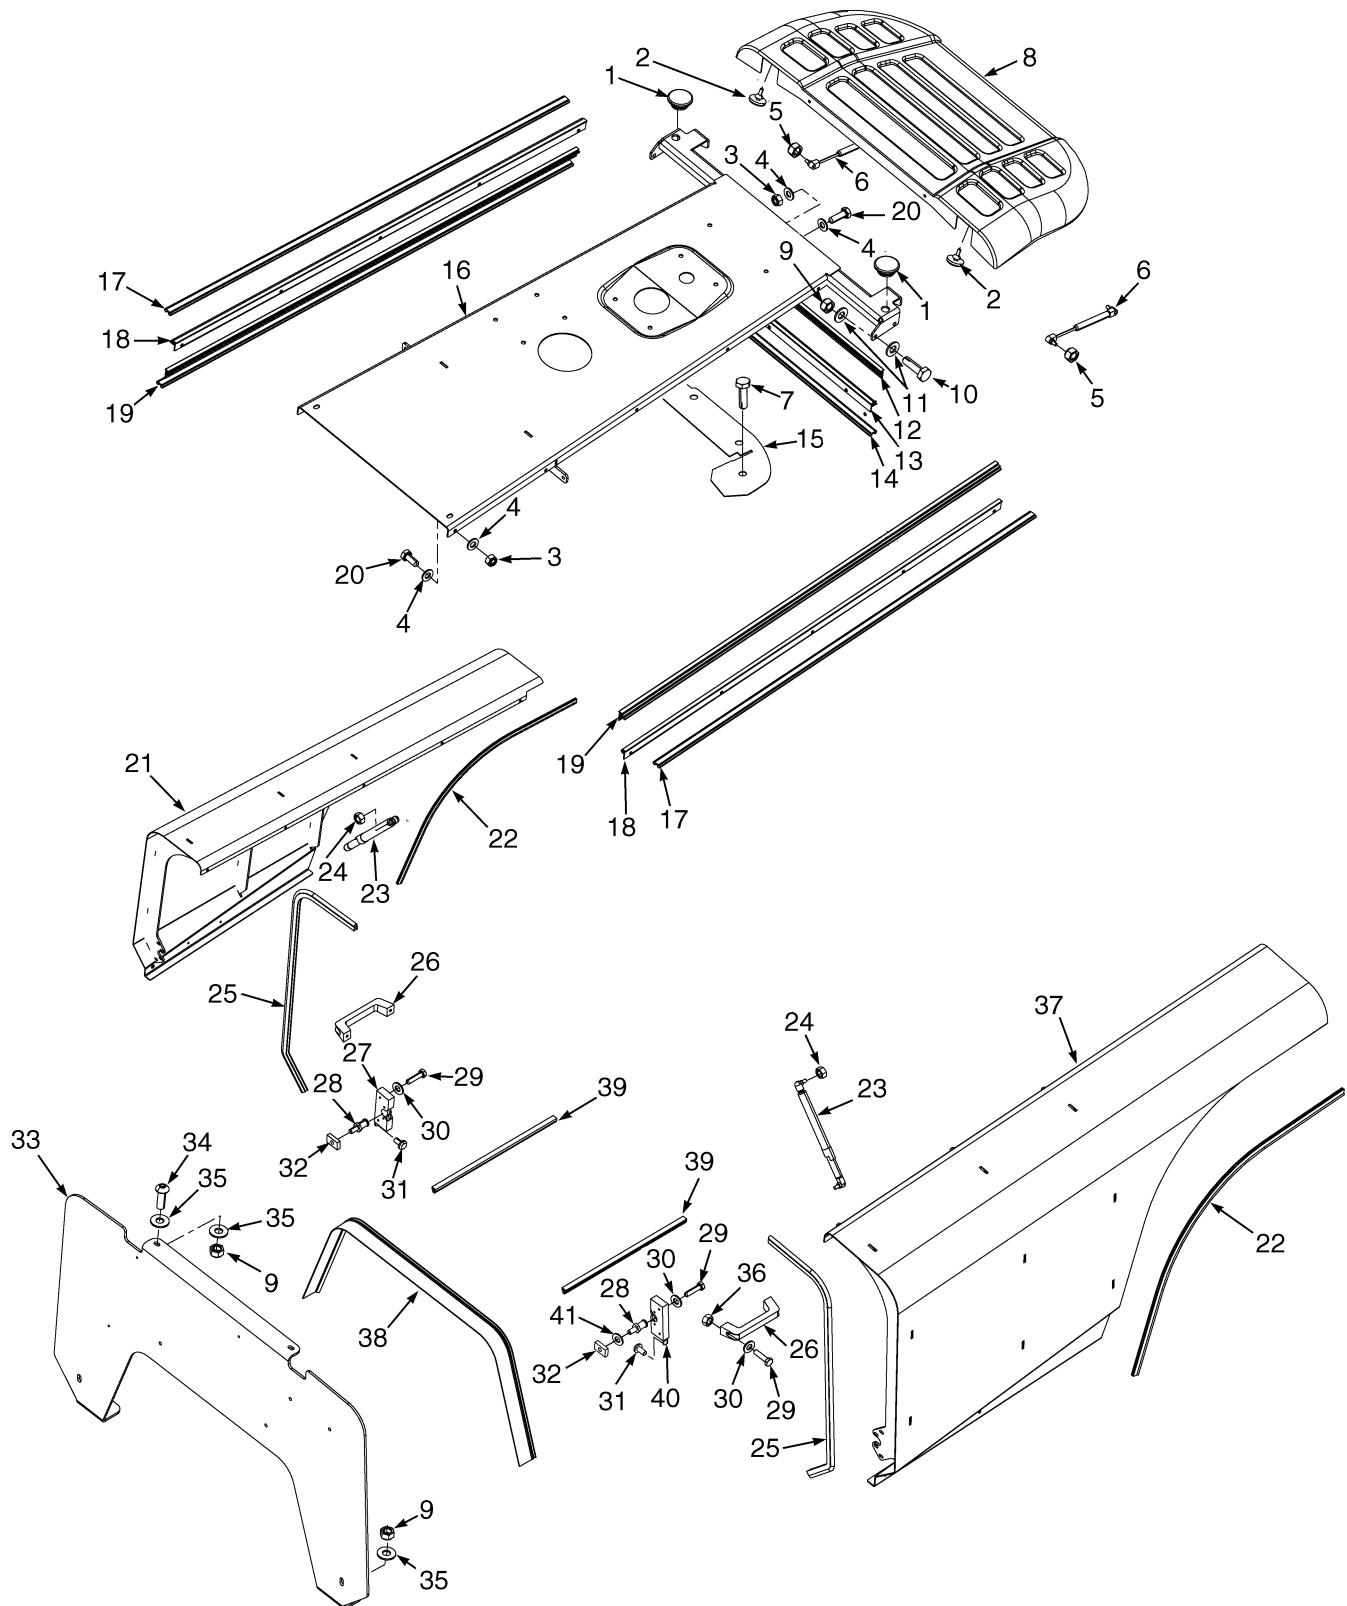

HOODS AND COVERS (FIGURE 1-2)

HP121092

HOODS AND COVERS

ITEM	PART NO.	DESCRIPTION	QTY
1	580082606	Plug	2
2	580077818	Button	2
3	449015098	Nut	24
4	449021001	Washer	24
5	580004592	Nut	2
6	580077819	Gas Spring	2
7	580083686	Rivet	9
8	580077746	Cover	1
9	449015036	Locknut	8
10	449001015	Capscrew	4
11	449021006	Washer	8
12	580072723	Hinge	1
13	580072718	Hinge	1
14	580072717	Hinge	1
15	580083468	Seal	1
16	580082605	Support	1
17	580072724	Hinge	2
18	580073359	Hinge	2
19	580073360	Hinge	2
20	580081111	Capscrew	24
21	524270475	Hood (LH)	1
22	580074007	Trim Seal	2
23	580032060	Gas Spring	2
24	449015014	Nut	4
25	580072833	Trim Seal	2
26	504235245	Handle	2
27	580072817	Latch	1
28	580028818	Bolt	2
29	449001121	Capscrew	12
30	449021003	Washer	12
31	580077750	Button (Unlock)	2
32	580028816	Block (Tapped)	2
33	580082604	Plate	1
34	580081581	Capscrew	2
35	580055633	Washer	6
36	449015135	Nut	4
37	524270476	Hood (RH)	1
38	580073449	Trim Seal	1
39	580073434	Trim Seal	2
40	580072816	Latch	1
41	449021010	Washer	2