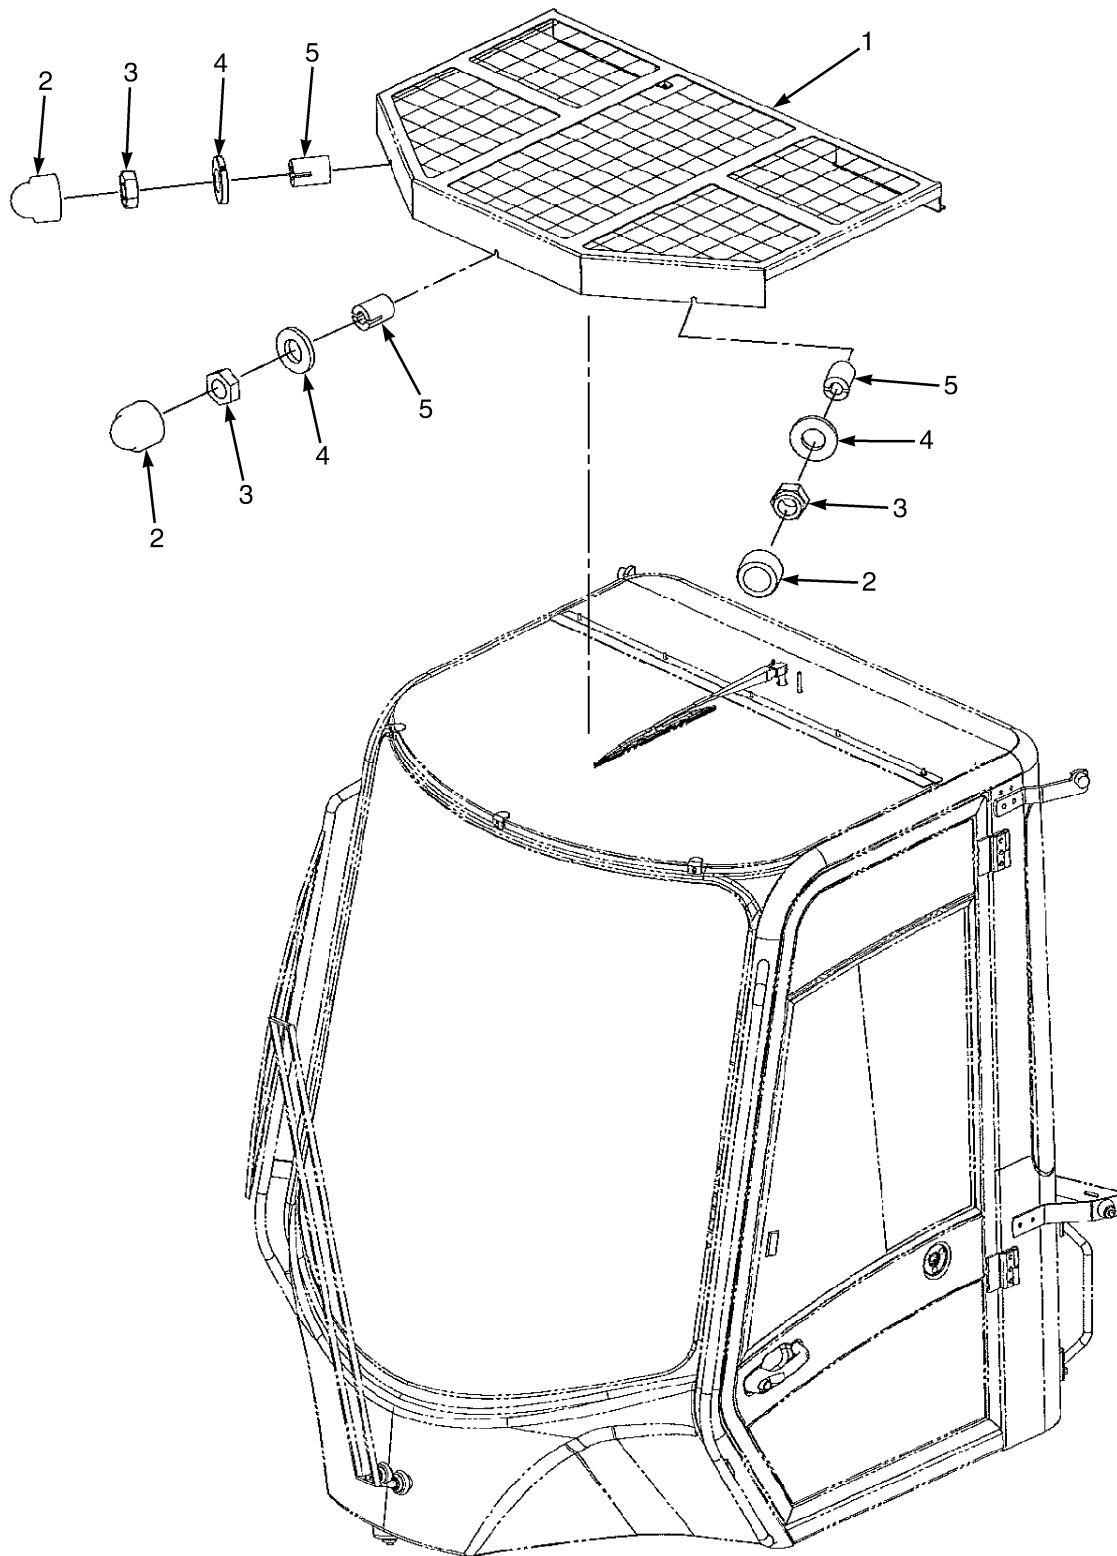

**OVERHEAD GUARD (FIGURE 1-5)
WIRE MESH**

HP121220

**OVERHEAD GUARD
WIRE MESH**

ITEM	PART NO.	DESCRIPTION	QTY
	582002101	Guard Assembly	1
1	582001923	Overhead Guard	1
2	580022780	Cap (Capscrew Head)	3
3	582001925	Nut	3
3	580060020	Nut (Alternate Part)	3
4	580025719	Washer	3
5	582001924	Insert (Threaded)	3