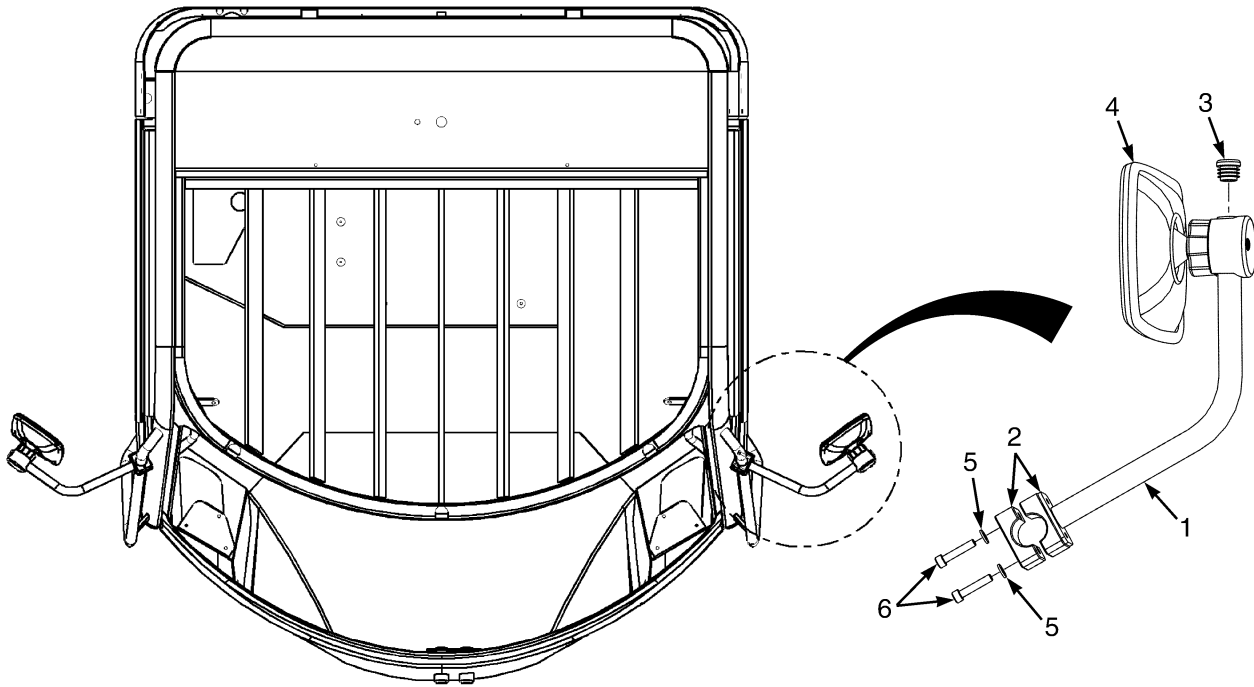

EXTERIOR MIRRORS (FIGURE 1-7)

HP000936

ITEM	PART NO.	DESCRIPTION	QTY
1	580090646	Bracket Wldmt	2
2	580090647	Hose Clamp	2
3	580090648	End Plug	2
4	580090649	Mirror	2
5	449021003	Washer	4
6	580055864	Capscrew	4