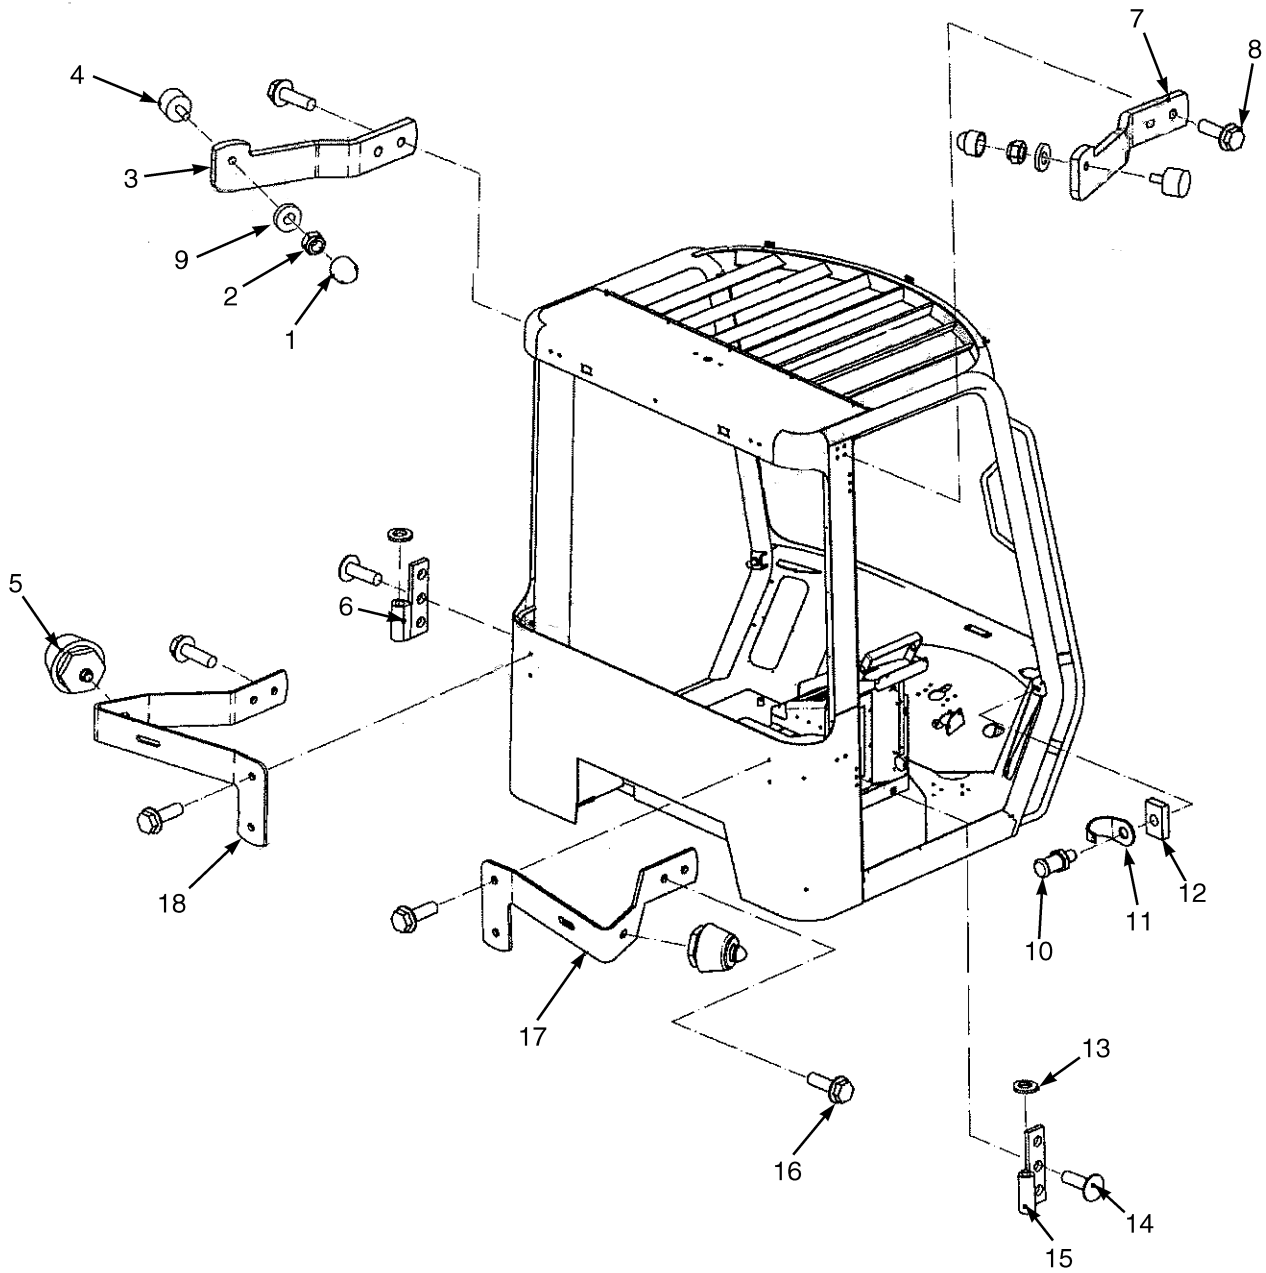

CAB DOOR ATTACHING PARTS (FIGURE 1-8)

HP121116

CAB DOOR ATTACHING PARTS

ITEM	PART NO.	DESCRIPTION	QTY
1	580016589	Cover (Capscrew Head)	2
2	504229298	Nut	2
3	580048498	Bar (LH) (Upper)	1
4	580022784	Bumper	2
5	580030095	Bumper	2
6	580014010	Hinge	2
7	580048499	Bar (RH) (Upper)	1
8	580051691	Screw	4
9	504226242	Washer	2
10	580022786	Capscrew (Striker)	2
10	580028818	Bolt	1
11	580028817	Guard	1
12	580028816	Block (Tapped)	1
13	580016584	Washer	4
14	580022776	Bolt	12
15	580014011	Hinge	2
16	580051691	Screw	8
17	580048497	Bar (RH) (Lower)	1
18	580048496	Bar (LH) (Lower)	1