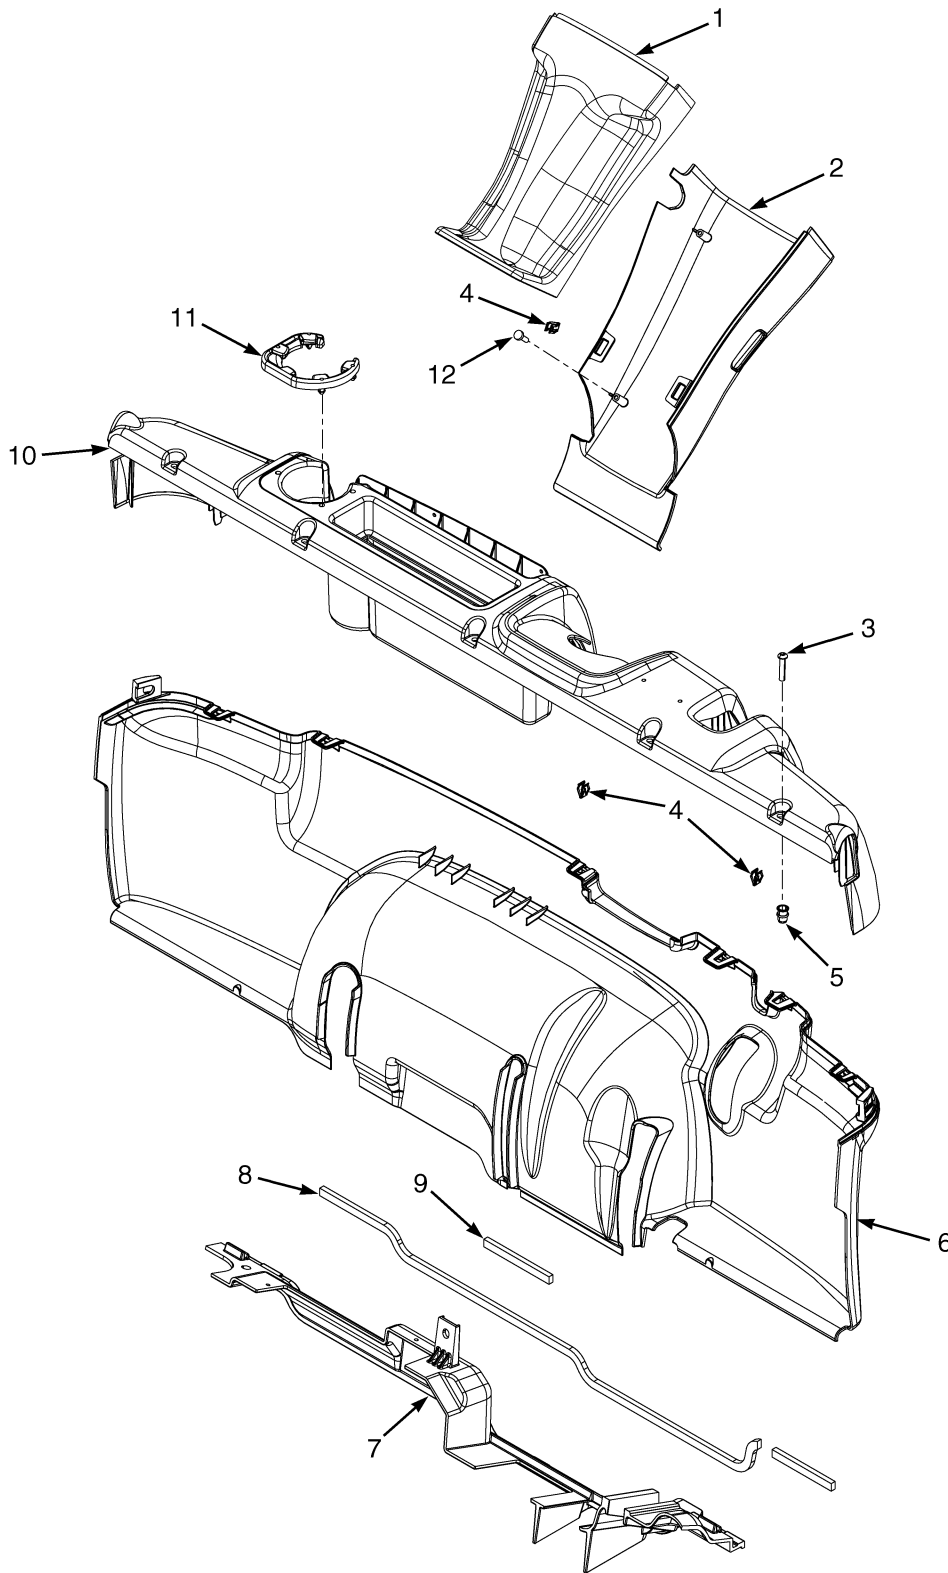

INTERIOR PANELS AND COVERS (FIGURE 1-2)

BP120386

INTERIOR PANELS AND COVERS

KEY:

A: Manual Hydraulics

B: Electronic Hydraulics

ITEM	PART NO.	DESCRIPTION	QTY	
			A	B
1	580083020	Cover (Steering Column Upper)	1	1
2	580046138	Cover (Steering Column Lower)	1	1
3	932728908	Capscrew	5	5
4	580046139	Clip	8	8
5	580044859	Insert	5	5
6	580052292	Panel (Single Pedal)	1	1
6	580059919	Panel (Dual Pedal)	1	1
7	580077564	Cover Plate	1	..
7	580077566	Cover Plate	..	1
8	580077585	Seal	1	1
9	580077584	Seal	1	1
10	580058909	Dash Panel	1	..
10	580058910	Dash Panel	..	1
11	580052409	Cup Holder	1	1
12	909904403	Screw	2	2