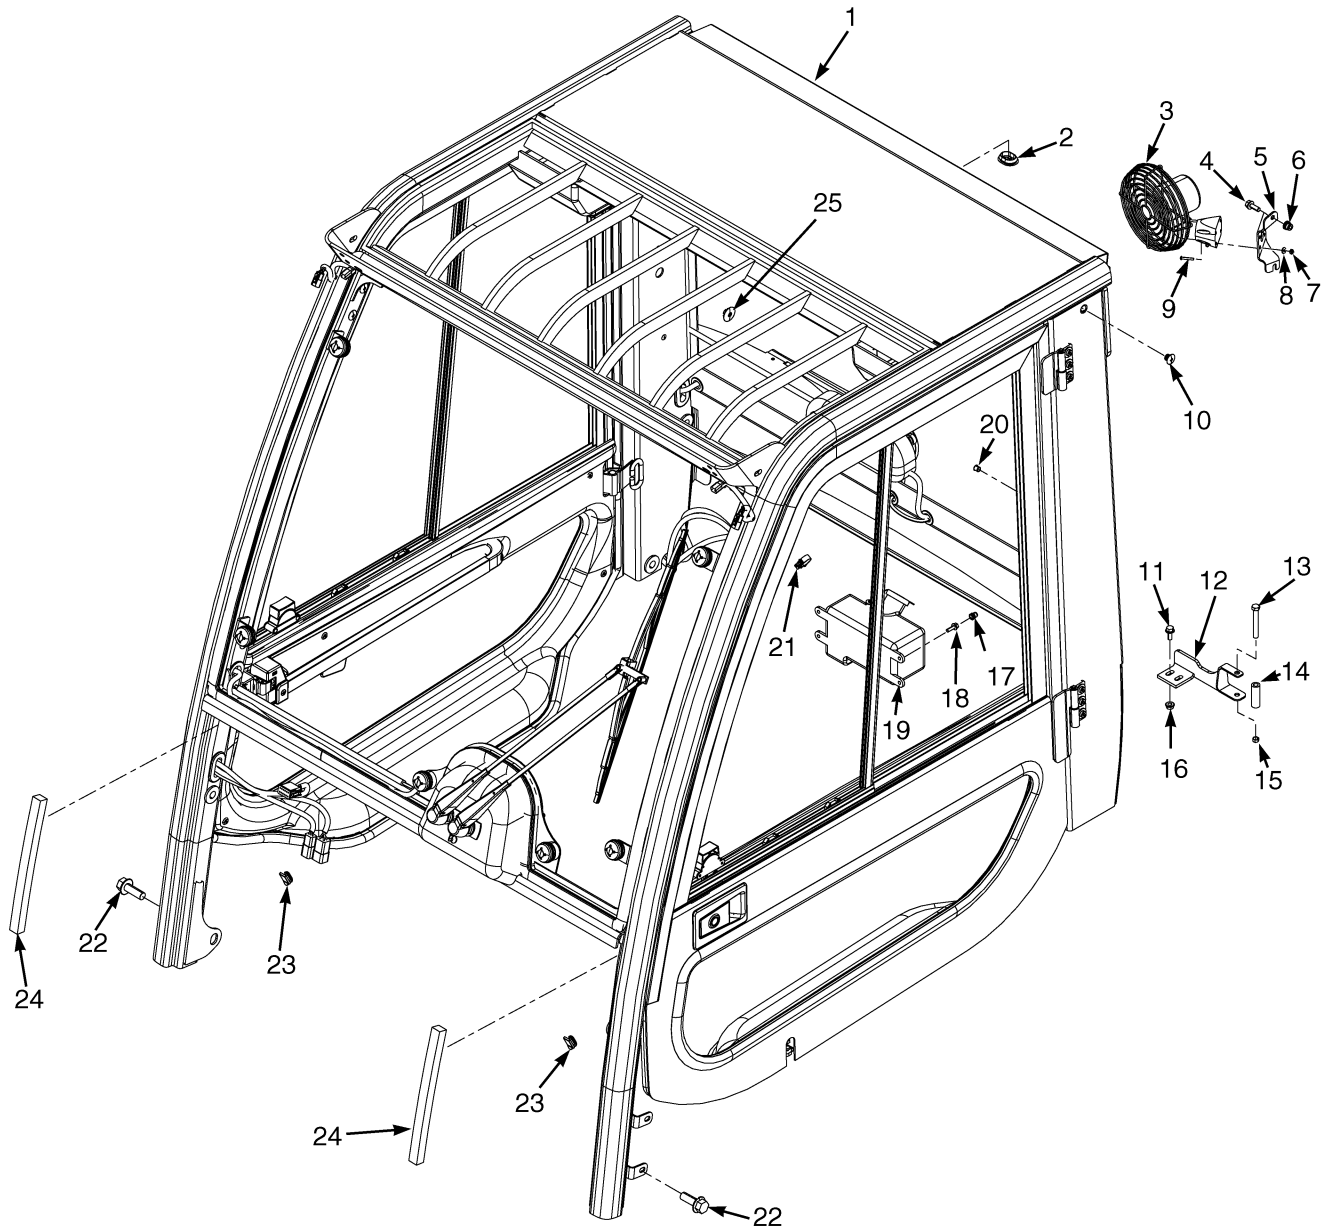

CAB (FIGURE 1-8)
ATTACHING PARTS — SHEET 1 OF 2

BP120330

CAB
ATTACHING PARTS – SHEET 1 OF 2

ITEM	PART NO.	DESCRIPTION	QTY
1	524305879	Cab (With Steel Doors) (☞ Page 1-14).....	1
2	524201323	Grommet	1
3	580026712	Fan	1
4	580056815	Capscrew	2
5	580066767	Bracket	1
6	580044861	Insert	2
7	449015012	Nut	1
8	449022019	Lockwasher	4
9	580051168	Screw	4
10	580059493	Plug	10
11	580049231	Capscrew	4
12	580077842	Striker	2
13	580077851	Capscrew	2
14	580077852	Hose Assy	2
15	580062128	Fitting	2
16	580027573	Nut (Flange)	4
17	580041704	Insert	4
18	580039438	Capscrew	4
19	580077853	Reservoir (Washer Bottle with Pump)	1
20	258979300	Plug	4
21	580039799	Clip	1
22	580066681	Capscrew	10
23	580059127	Seal	2
24	580078007	Seal	2
25	524240692	Plug	1