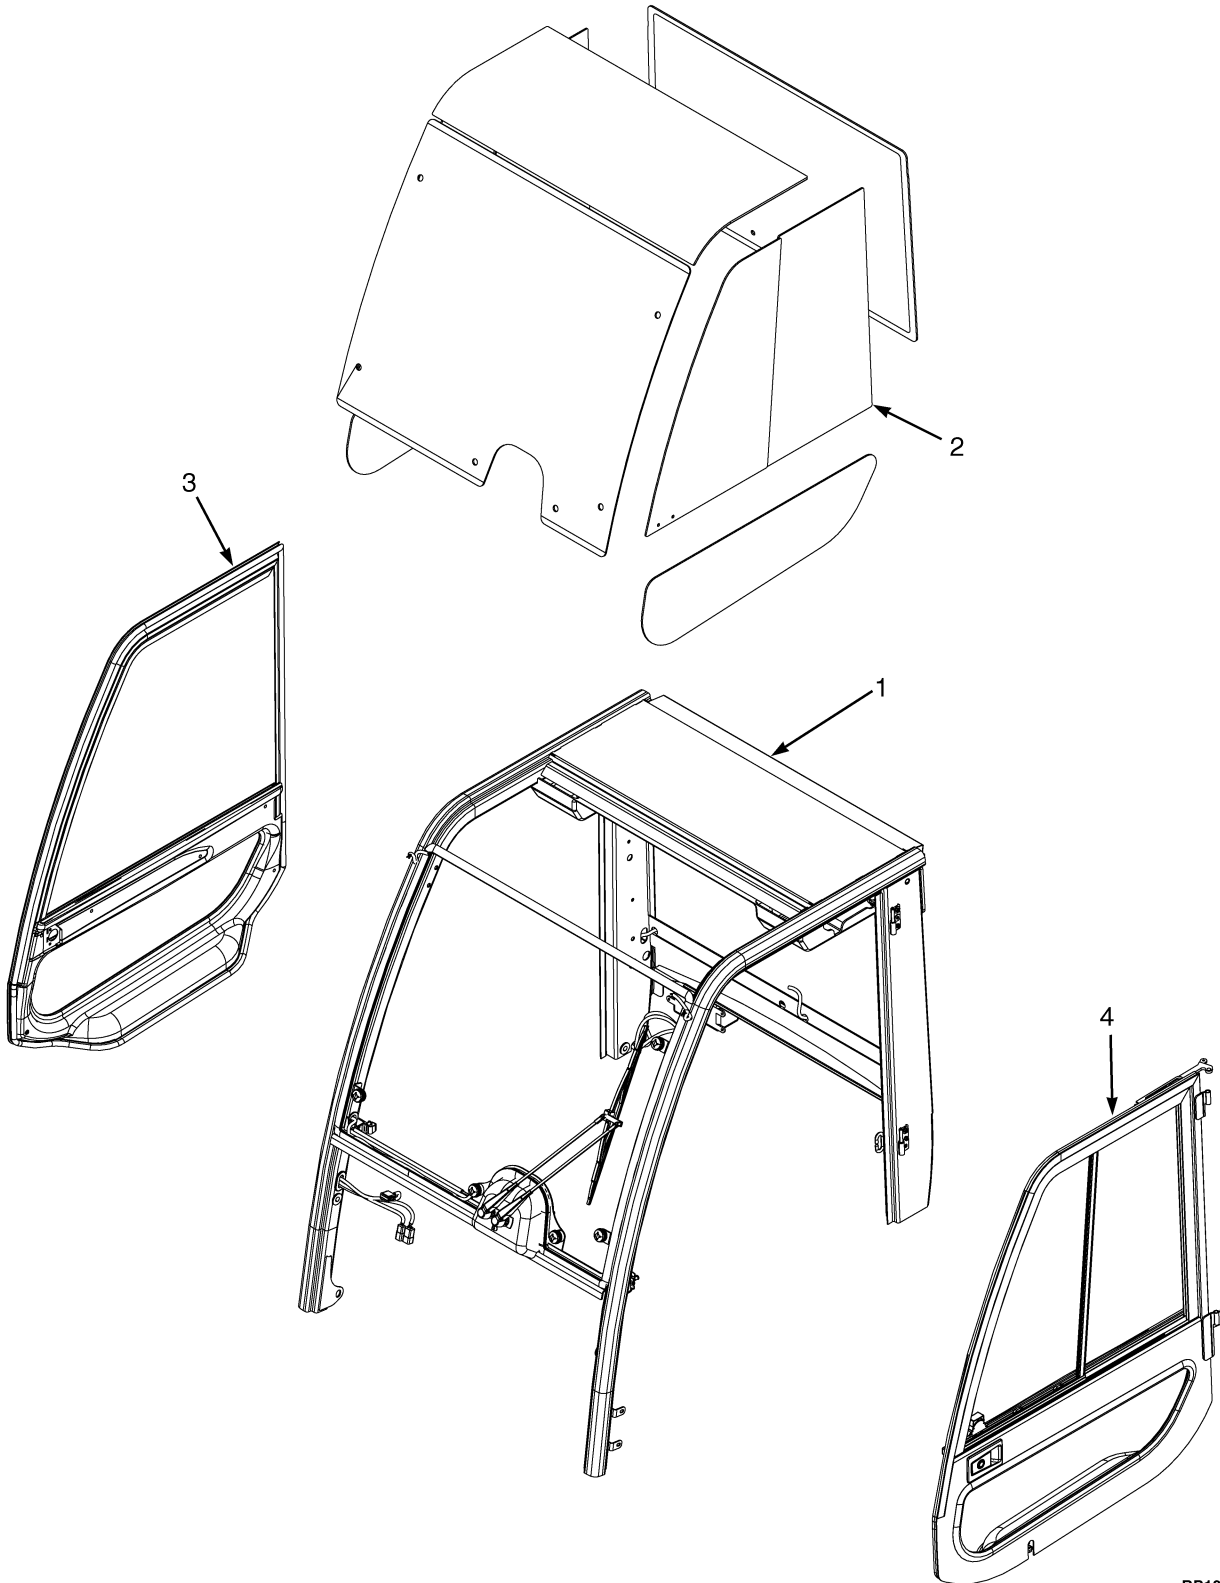

**CAB (FIGURE 1-7)
MAIN ASSEMBLY**

BP120332

**CAB
MAIN ASSEMBLY**

ITEM	PART NO.	DESCRIPTION	QTY
1	524305879	Cab (☞ Page 1-16, ☞ Page 1-18, ☞ Page 1-20).....	1
2	.....	Cab Glass (☞ Page 1-20).....	1
3	524291221	Door (LH) (☞ Page 1-24).....	1
4	524291223	Door (RH) (☞ Page 1-22).....	1