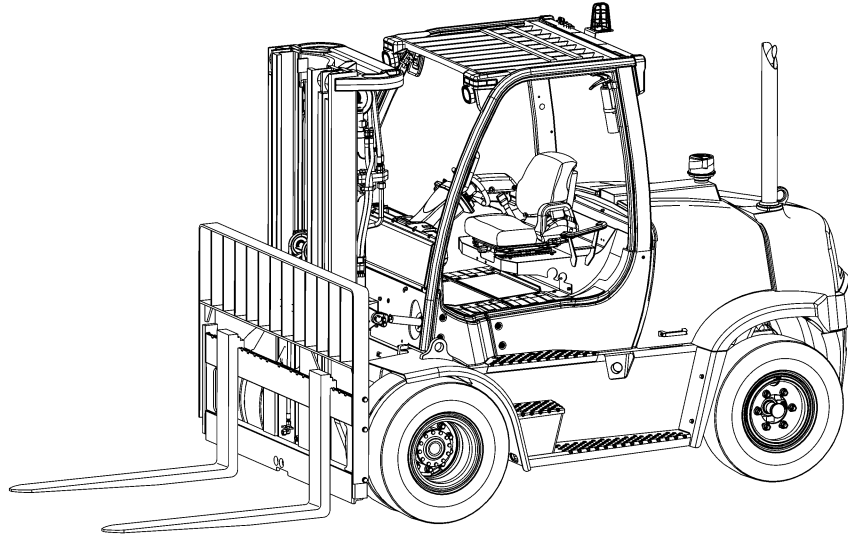

**GLP/GDP70VX, GLP/GDP60VX  
(D878)**

**SECTIONS**

<b>1</b>	<b>GENERAL TRUCK</b>
<b>2</b>	<b>DIESEL ENGINE</b>
<b>3</b>	<b>LPG ENGINES</b>
<b>4</b>	<b>FUEL SYSTEM</b>
<b>5</b>	<b>ELECTRICAL SYSTEM</b>
<b>6</b>	<b>STEERING SYSTEM</b>
<b>7</b>	<b>BRAKE SYSTEM</b>
<b>8</b>	<b>TRANSMISSION</b>
<b>9</b>	<b>HYDRAULIC SYSTEM</b>
<b>10</b>	<b>MAST-TWO STAGE LIMITED FREE-LIFT</b>
<b>11</b>	<b>MAST-THREE STAGE FULL FREE-LIFT</b>
<b>12</b>	<b>FORKS, LOAD BACKREST, AND MAST INSTALLATION</b>
<b>13</b>	<b>ATTACHMENTS AND HEADER HOSE GROUP</b>
<b>14</b>	<b>OPTIONS</b>
<b>15</b>	<b>NUMERICAL INDEX</b>

**SECTION 1  
GENERAL TRUCK**

DESCRIPTION	PAGE
CAB	
ATTACHING PARTS - SHEET 1 OF 2 .....	1-16
ATTACHING PARTS - SHEET 2 OF 2 .....	1-18
LEFT HAND DOOR ASSEMBLY .....	1-24
MAIN ASSEMBLY .....	1-14
RIGHT HAND DOOR ASSEMBLY .....	1-22
WINDOW WIPER SYSTEM .....	1-26
WINDOWS .....	1-20
COMPARTMENT PLATFORM .....	1-10
CONTROL LEVER LABELS	
MANUAL HYDRAULICS .....	1-54
COUNTERWEIGHTS AND FENDERS .....	1-28
COWL MOUNT .....	1-34
ELECTRONIC MINI LEVER LABELS	
DUAL FUNCTION .....	1-48
SINGLE FUNCTION .....	1-46
FLOORPLATES AND COVERS .....	1-8
FULL SUSPENSION SEAT	
WITH AND WITHOUT ELECTRONIC CONTROLS .....	1-38
FULL SUSPENSION SWIVEL SEAT	
WITH AND WITHOUT ELECTRONIC CONTROLS .....	1-40
HEATER .....	1-36
HOOD ASSEMBLY .....	1-2
INTERIOR PANELS AND COVERS .....	1-4
JOYSTICK LABELS .....	1-50
WITH RETURN TO SET TILT .....	1-52
LABELS	
EXTERIOR .....	1-42
INTERIOR .....	1-44
OVERHEAD GUARD .....	1-12
SEAT PAN AND COVERS .....	1-6
SOUND ABATEMENT	
DIESEL .....	1-30
LPG .....	1-32