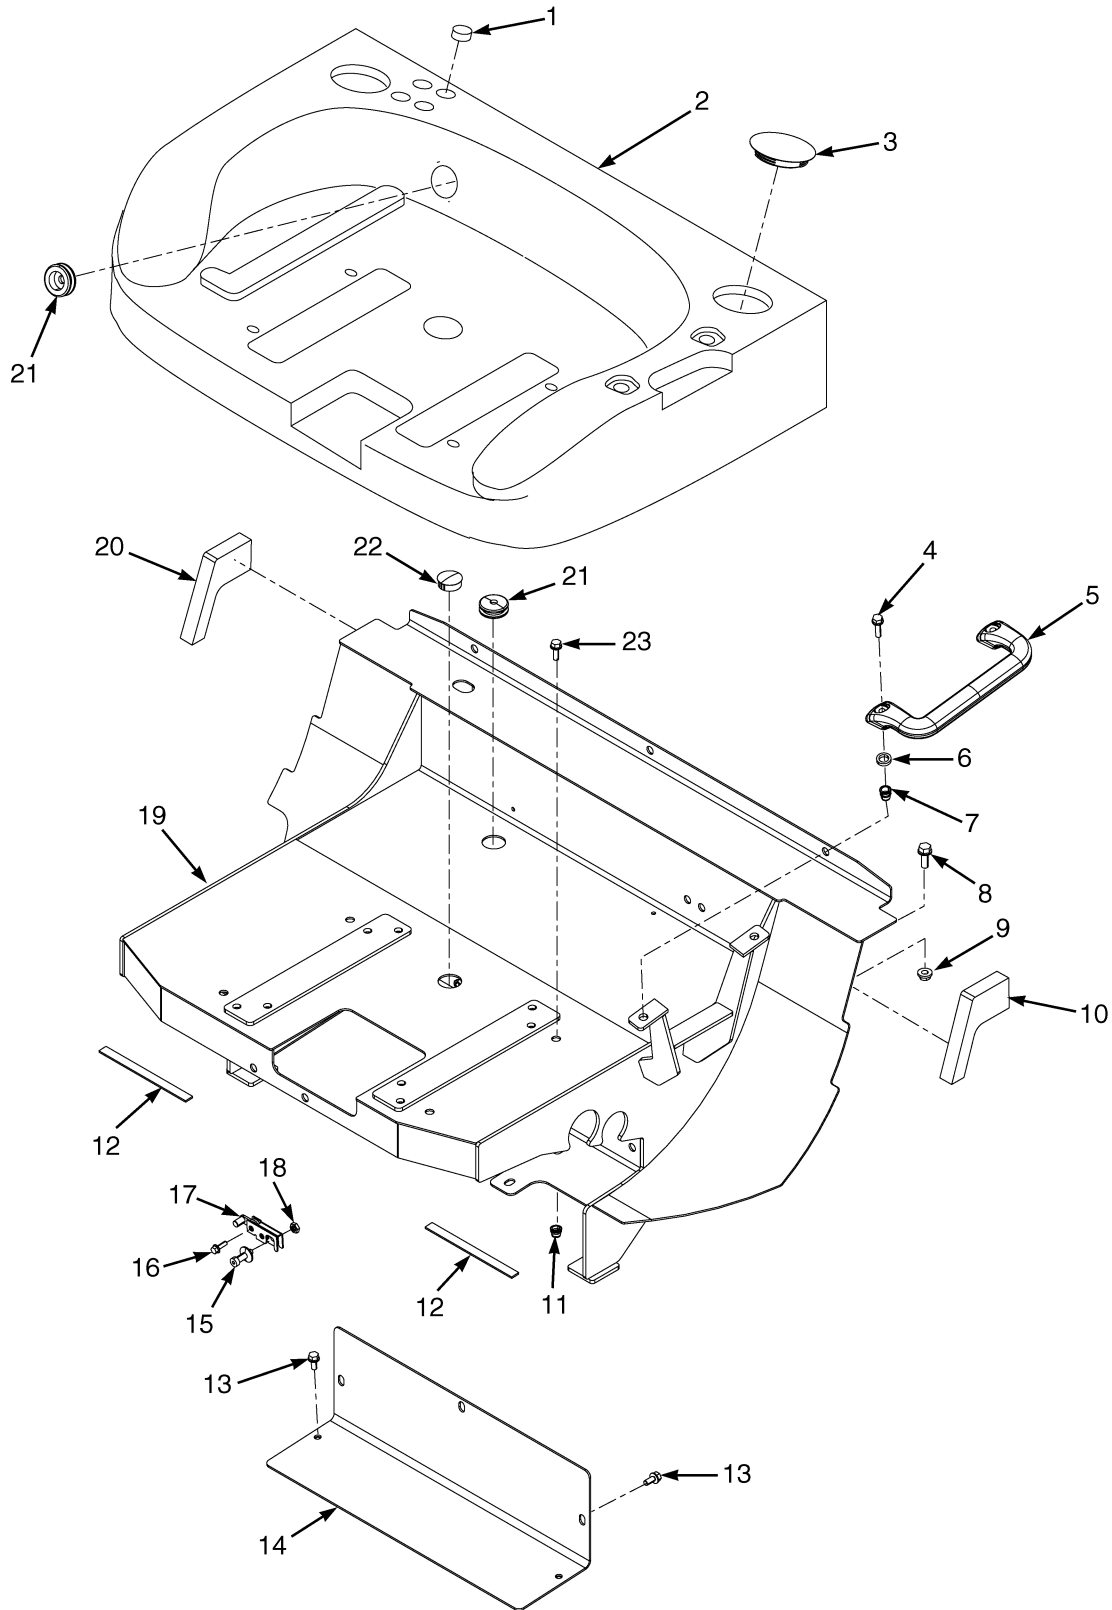

SEAT PAN AND COVERS (FIGURE 1-3)

BP120318

SEAT PAN AND COVERS

KEY:

A: With Cab

B: Without Cab

ITEM	PART NO.	DESCRIPTION	QTY	
			A	B
1	580083001	Insert	4	..
2	a 580077811	Cover (Seat Surround)	1	..
2	b 580077812	Cover (Seat Surround)	..	1
2	524260440	Plug	1	1
3	922365300	Cap	1	1
4	580058269	Capscrew	2	2
5	580056526	Handle (Grab)	1	1
6	580078134	Spacer	2	2
7	580044860	Insert	2	2
8	580064483	Capscrew	4	4
9	580058191	Nut	4	4
10	580067605	Seal (LH)	1	1
11	580044861	Insert	9	9
12	580078131	Seal	2	2
13	580065022	Capscrew	3	5
14	580077522	Cover	1	..
14	580077523	Cover	..	1
15	580064981	Striker Bolt	1	1
16	580039438	Capscrew	2	2
17	580064982	Latch	1	1
18	580008580	Nut	1	1
19	580082436	Seat Pan	1	1
20	580067606	Seal (RH)	1	1
21	580051832	Grommet	2	2
22	c 580058137	Plug	2	2
22	d 580058137	Plug	1	1
23	580056815	Capscrew	20	20

FOOTNOTES:

a With Cab

b With Overhead Guard

c With Swivel Seat

d Without Swivel Seat