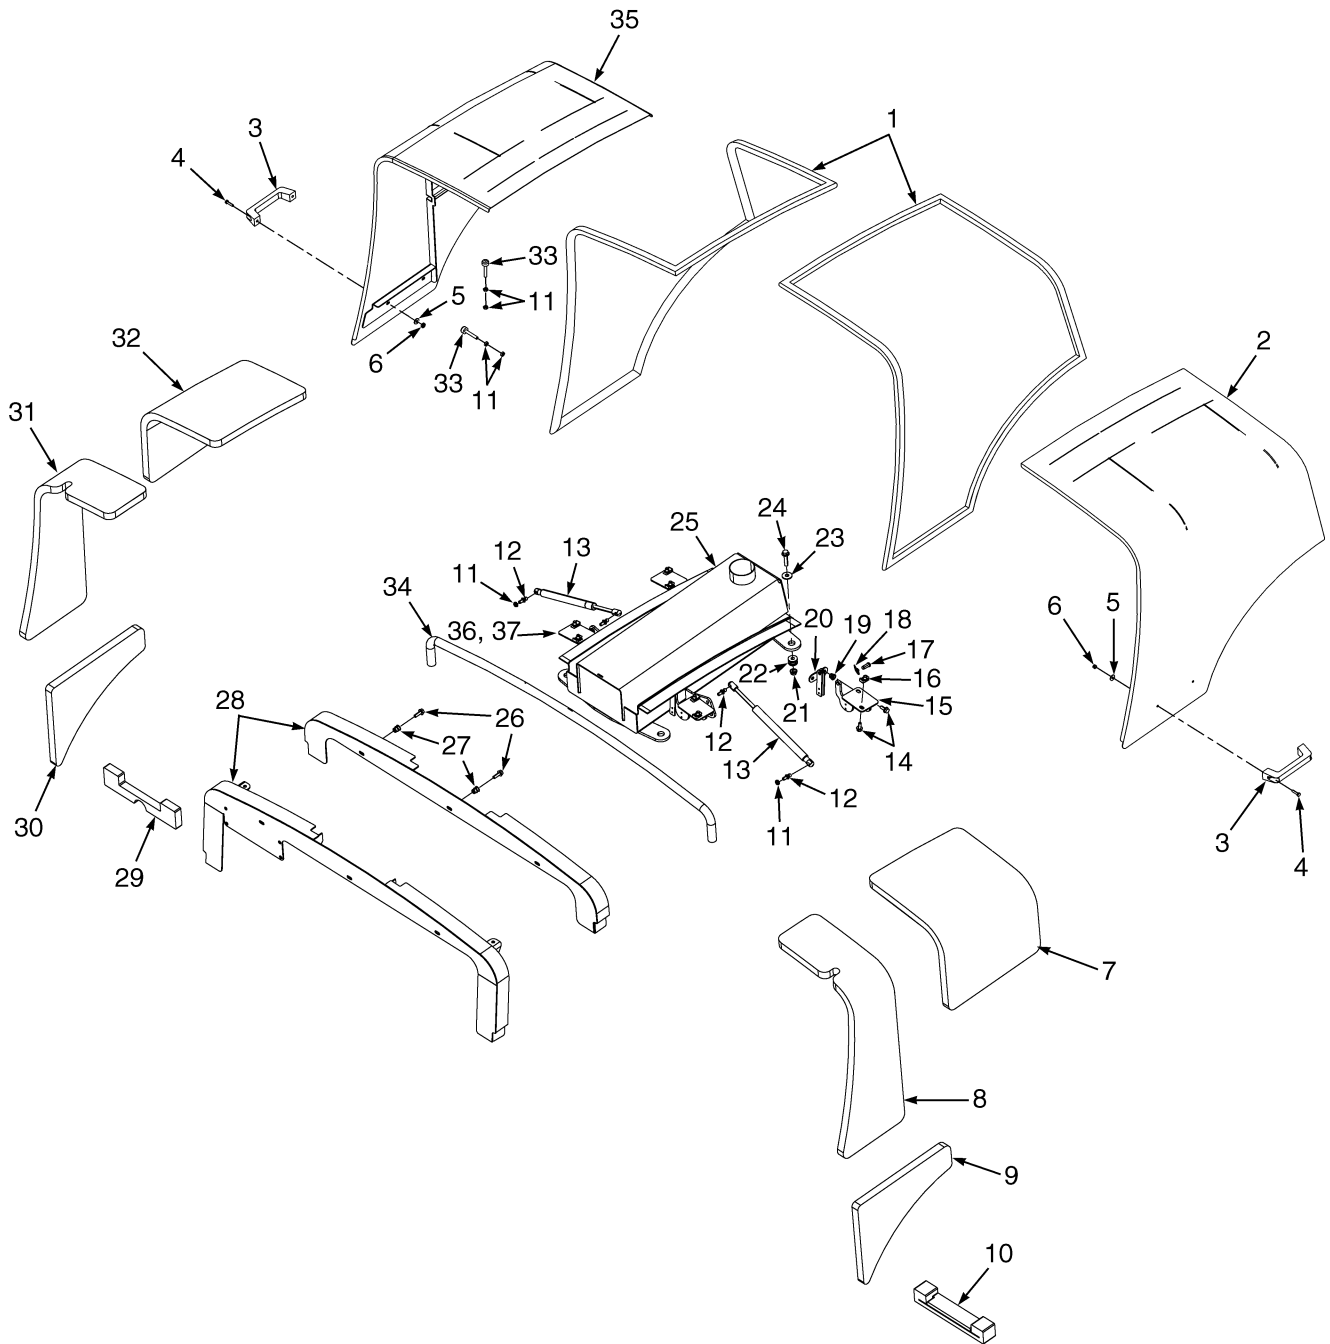

### HOOD ASSEMBLY (FIGURE 1-1)

BP120554

**HOOD ASSEMBLY**

ITEM	PART NO.	DESCRIPTION	QTY
1	580086801	Seal .....	2
2	524298575	Hood (LH) (With Overhead Guard) .....	1
2	524298574	Hood (LH) (With Cab) .....	1
3	504235245	Handle .....	2
4	449001121	Capscrew .....	4
5	580017101	Washer .....	4
6	580055650	Nut .....	4
7	580078722	Sound Liner (LH) .....	1
8	580083675	Sound Liner (LH) .....	1
9	580078724	Sound Liner (LH) .....	1
10	580067512	Seal .....	1
11	580060019	Nut .....	12
12	580049915	Ball Stud .....	4
13	580072744	Gas Spring .....	2
14	580049231	Capscrew .....	16
15	580082458	Hinge .....	2
16	580026621	Nut .....	8
17	580056624	Pin (Rod End) .....	4
18	580000868	Lockring .....	4
19	580044861	Insert .....	8
20	580084838	Hinge (Base) .....	2
21	580027572	Nut .....	4
22	080143400	Motor Mount .....	4
23	518796686	Washer .....	4
24	580049331	Capscrew .....	4
25	580083446	Hood Support .....	1
26	580030966	Capscrew .....	3
27	580044860	Insert .....	3
28	524275588	Crossmember (With Overhead Guard) .....	1
28	524275589	Crossmember (With Cab) .....	1
29	580065933	Seal .....	1
30	580078725	Sound Liner (RH) .....	1
31	580083674	Sound Liner (RH) .....	1
32	580078720	Sound Liner (RH) .....	1
33	580058383	Bumper (Hood) .....	4
34	580067529	Seal .....	1
35	524298546	Hood (RH) (With Overhead Guard) .....	1
35	524298545	Hood (RH) (With Cab) .....	1
36	580088048	Hinge (Base) .....	2
37	580088049	Hinge .....	2