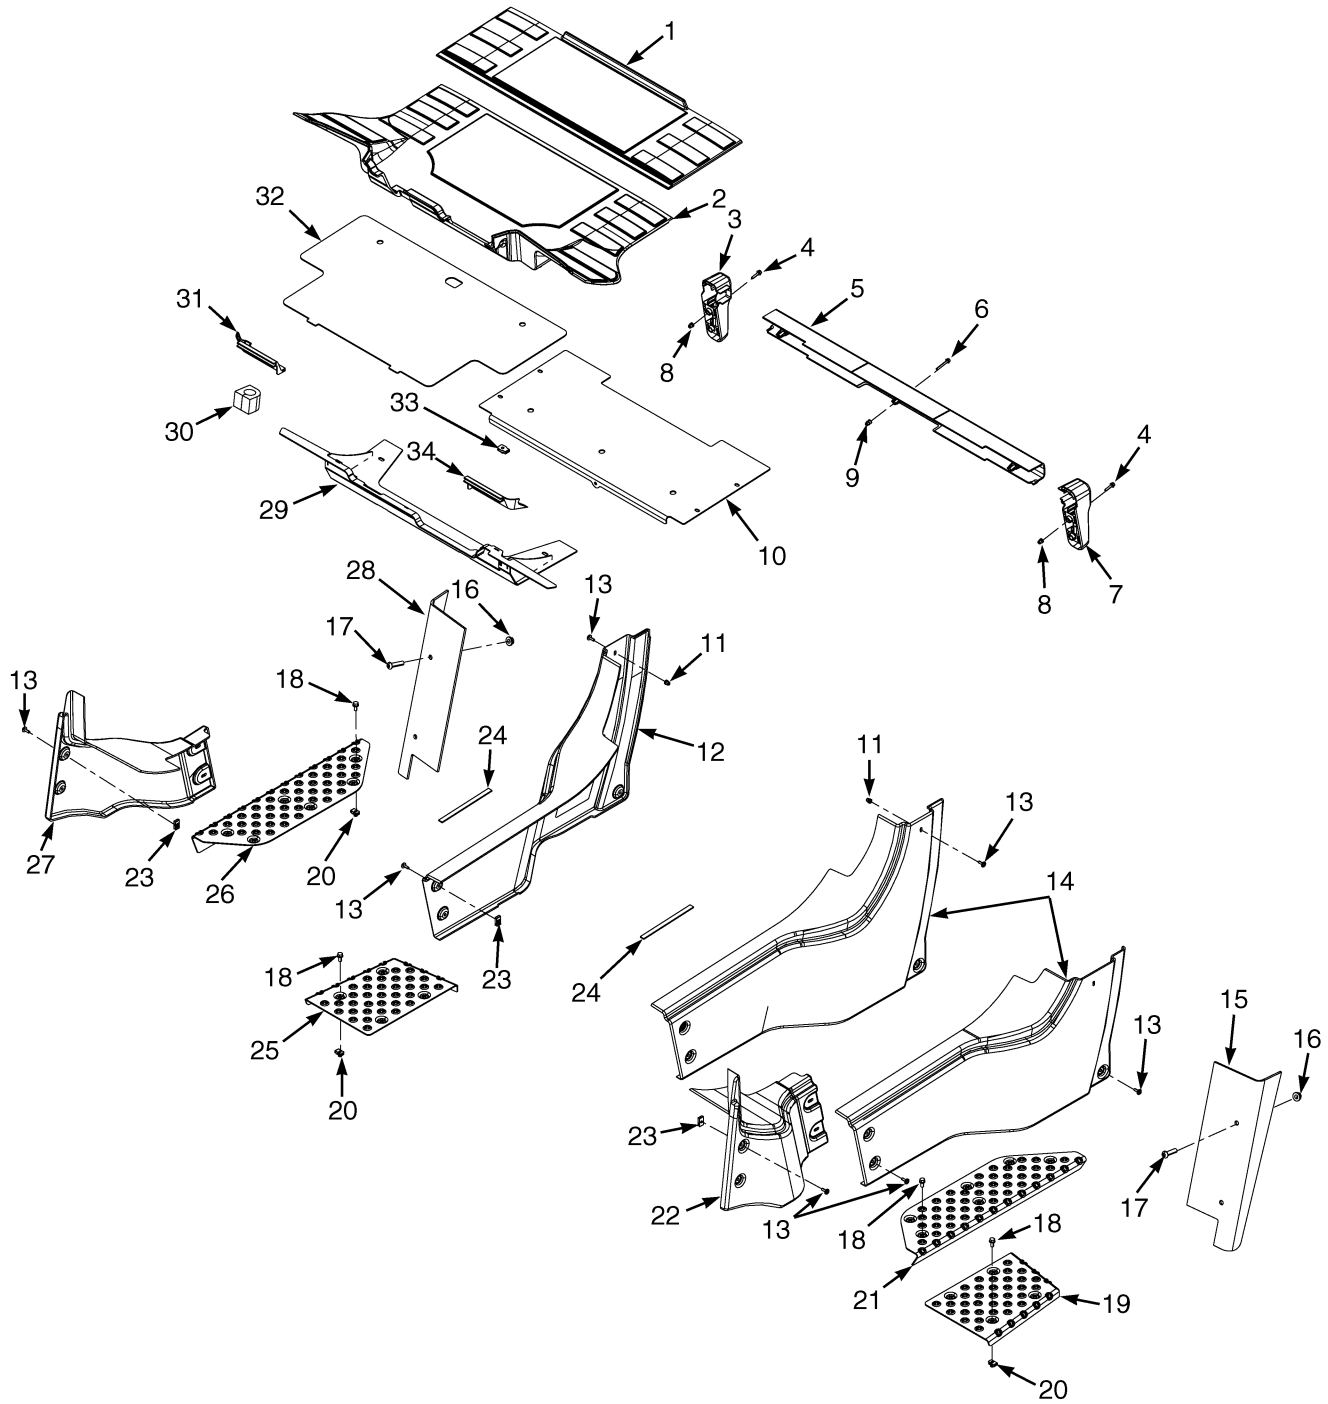

### FLOORPLATES AND COVERS (FIGURE 1-4)

BP120321

**FLOORPLATES AND COVERS**

**KEY:**

**A: Without Cab**

**B: With Cab**

ITEM	PART NO.	DESCRIPTION	QTY	
			A	B
1	580077409	Floormat (Rear) .....	1	1
2	580077408	Floormat (Front) .....	1	1
3	580037206	Tail Light Base (RH) .....	1	1
4	580058212	Capscrew .....	4	4
5	580048573	Cover .....	1	1
6	580041711	Capscrew .....	3	3
7	580037205	Tail Light Base (LH) .....	1	1
8	580041704	Insert .....	4	4
9	580044859	Insert .....	3	3
10	580082371	Floorplate (Rear) .....	1	1
11	580041704	Insert .....	2	2
12	<b>a</b> 524274772	Cover (RH) (Rear) .....	1	..
12	<b>b</b> 524274773	Cover (RH) (Rear) .....	1	..
12	<b>a</b> 524274778	Cover (RH) (Rear) .....	..	1
12	<b>b</b> 524274777	Cover (RH) (Rear) .....	..	1
13	580056530	Screw .....	12	12
14	524274771	Cover (LH) (Rear) .....	1	..
14	524274776	Cover (LH) (Rear) .....	..	1
15	580083190	Plate (LH) .....	1	1
16	580058192	Nut .....	4	4
17	932731910	Capscrew .....	4	4
18	580065022	Capscrew .....	10	10
19	580083194	Plate (Lower LH Tread) .....	1	1
20	580026621	Nut .....	23	33
21	524246345	Plate (Upper LH Tread) .....	1	1
22	580083195	Cover (Front LH) .....	..	1
23	504225257	Nut .....	10	10
24	580078132	Seal .....	2	2
25	580083196	Plate (RH) .....	1	1
26	580083198	Plate (Upper RH Tread) .....	1	1
27	580083197	Cover (RH) .....	..	1
28	580083193	Plate (RH) .....	1	1
29	580064839	Floorplate .....	1	1
30	580038033	Grommet .....	1	1
31	580076408	Seal (RH) .....	1	1
32	580064968	Floorplate .....	1	1
33	580012987	Nut .....	8	8
34	580076407	Seal (LH) .....	1	1